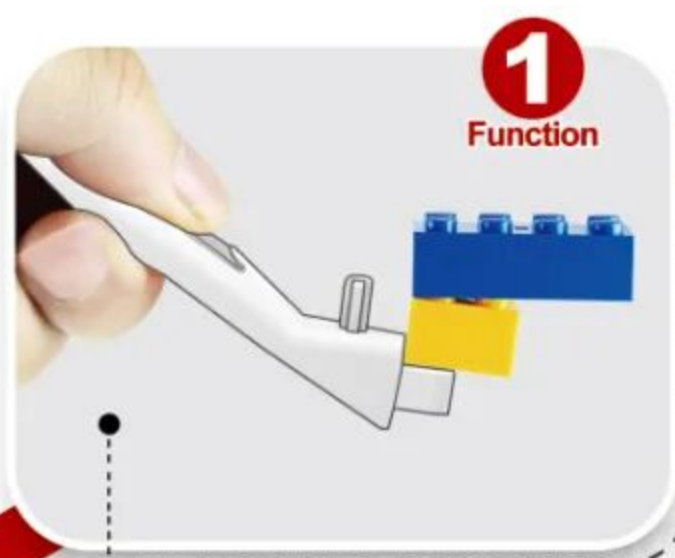

Observation Ability

Thinking Ability

Practical Ability

Instructions For Use

积木起件器使用说明
Brickseparator

4 ways to make installation easier
让安装更简单

小提示：积木包分为底板包、整版配件包及普通配件包，底板包标识为A/B/C...，普通配件包编码与说明书对应，整版配件包无标识。
Tip: Building block packs are divided into baseplate packs, runner accessory packs, and standard accessory packs. Baseplate packs are labeled A/B/C..., regular accessory packs have codes that correspond to the instructions, and runner accessory packs have no labels.