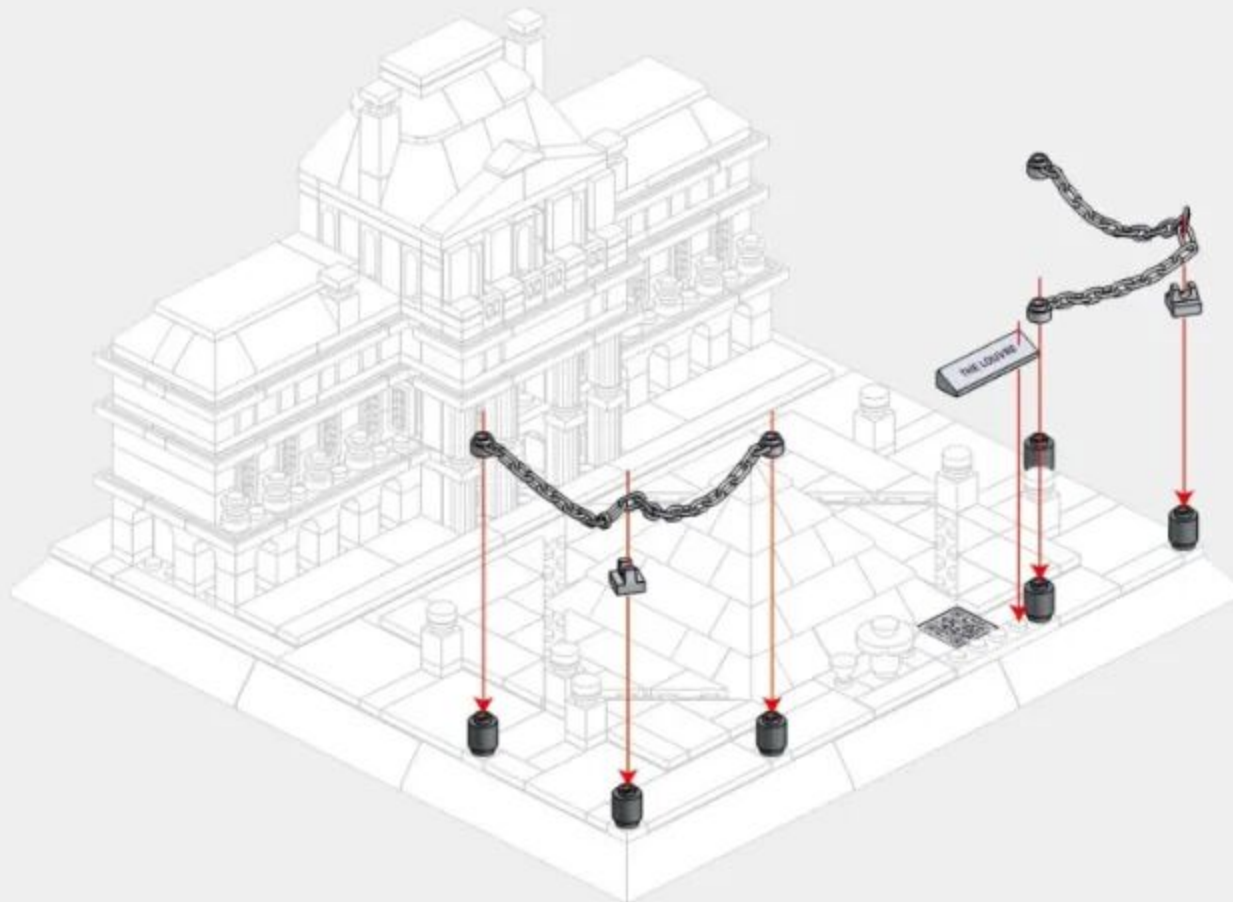

x4

x2

x1

x1

3-20

3-21

3-22

THE LOUVRE

MUSÉE DU LOUVRE

Paris, France

The world's great architecture

Construction Difficulty

INTRODUCTION

The Louvre, or the Louvre Museum is the world's largest art museum and a historic monument in Paris, France. A central landmark of the city, it is located on the Right Bank of the Seine in the city's 1st arrondissement (district or ward). Approximately 38,000 objects from prehistory to the 21st century are exhibited over an area of 72,735 square meters (782,910 square feet). In 2019, the Louvre received 9.6 million visitors, making it the most visited museum in the world. The museum is housed in the Louvre Palace, originally built as the Louvre castle in the late 12th to 13th century under Philip II. Remnants of the fortress are visible in the basement of the museum. Due to urban expansion, the fortress eventually lost its defensive function, and in 1546 Francis I converted it into the primary residence of the French Kings. The building was extended many times to form the present Louvre Palace. In 1682, Louis XIV chose the Palace of Versailles for his household, leaving the Louvre primarily as a place to display the royal collection, including, from 1692, a collection of ancient Greek and Roman sculpture. In 1692, the building was occupied by the Académie des Inscriptions et Belles-lettres and the Académie Royale de Peinture et de Sculpture, which in 1699 held the first of a series of salons. The Académie remained at the Louvre for 100 years. During the French Revolution, the National Assembly decreed that the Louvre should be used as a museum to display the nation's masterpieces.