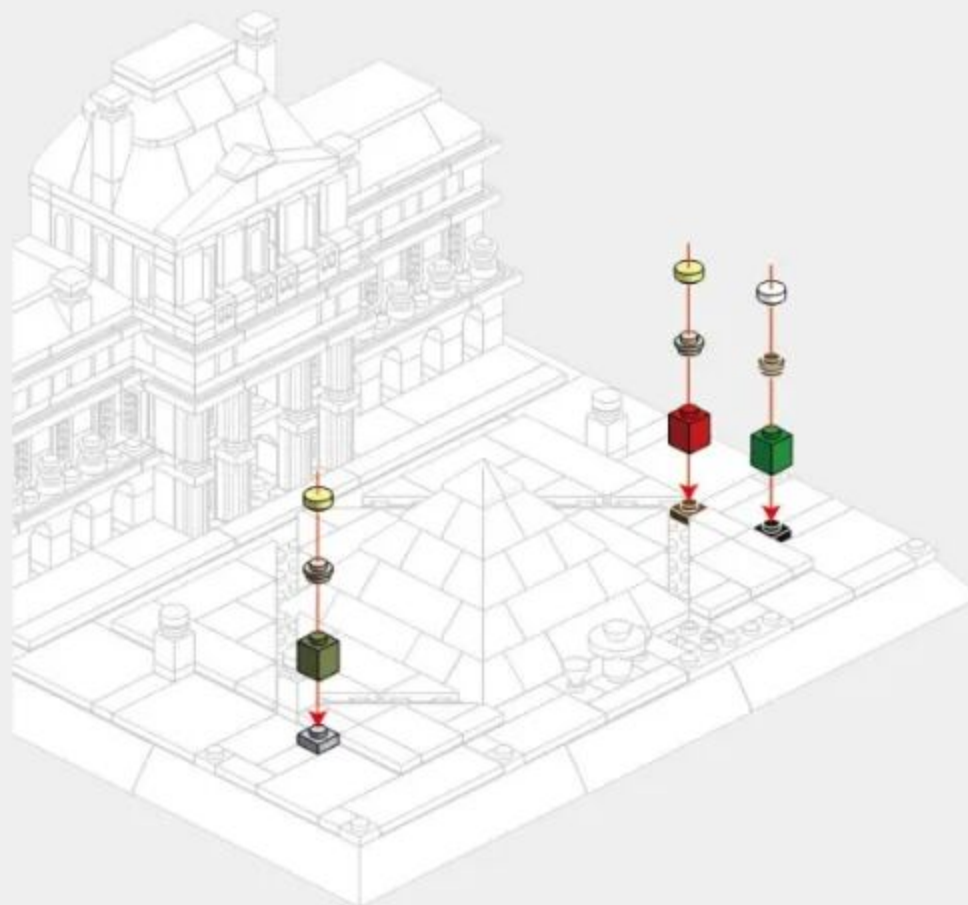

x4

x2

x1

x1

3-20

3-21

3-22

THE LOUVRE

MUSÉE DU LOUVRE

Paris, France

The world's great architecture

Construction Difficulty

INTRODUCTION

The Louvre, or the Louvre Museum is the world's largest art museum and a historic monument in Paris, France. A central landmark of the city, it is located on the Right Bank of the Seine in the city's 1st arrondissement (district or ward). Approximately 38,000 objects from prehistory to the 21st century are exhibited over an area of 72,735 square meters (782,910 square feet). In 2019, the Louvre received 9.6 million visitors, making it the most visited museum in the world. The museum is housed in the Louvre Palace, originally built as the Louvre castle in the late 12th to 13th century under Philip II. Remnants of the fortress are visible in the basement of the museum. Due to urban expansion, the fortress eventually lost its defensive function, and in 1546 Francis I converted it into the primary residence of the French Kings. The building was extended many times to form the present Louvre Palace. In 1682, Louis XIV chose the Palace of Versailles for his household, leaving the Louvre primarily as a place to display the royal collection, including, from 1692, a collection of ancient Greek and Roman sculpture. In 1692, the building was occupied by the Académie des Inscriptions et Belles-lettres and the Académie Royale de Peinture et de Sculpture, which in 1699 held the first of a series of salons. The Académie remained at the Louvre for 100 years. During the French Revolution, the National Assembly decreed that the Louvre should be used as a museum to display the nation's masterpieces.