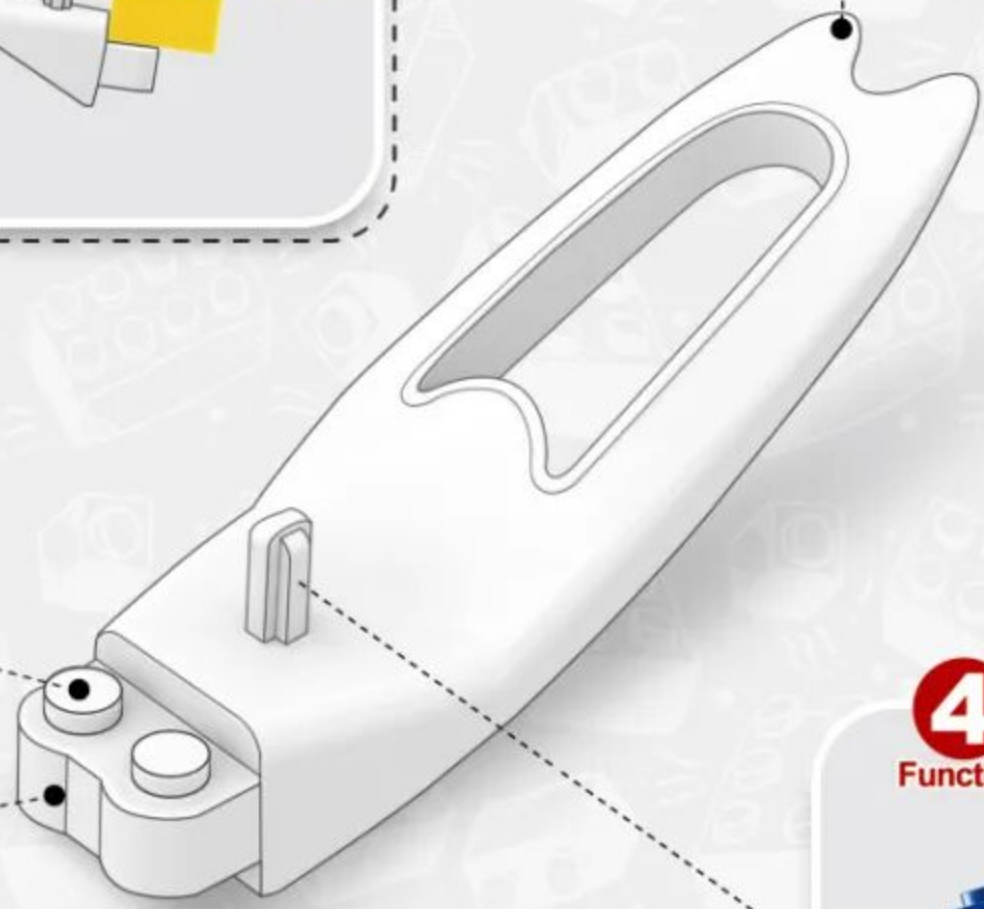

Observation Ability

Thinking Ability

Practical Ability

Instructions For Use

积木起件器使用说明
Brickseparator

4 ways to make installation easier
让安装更简单

小提示：积木包分为底板包、整版配件包及普通配件包，底板包标识为A/B/C...，普通配件包编码与说明书对应，整版配件包无标识。
Tip: Building block packs are divided into baseplate packs, runner accessory packs, and standard accessory packs. Baseplate packs are labeled A/B/C..., regular accessory packs have codes that correspond to the instructions, and runner accessory packs have no labels.