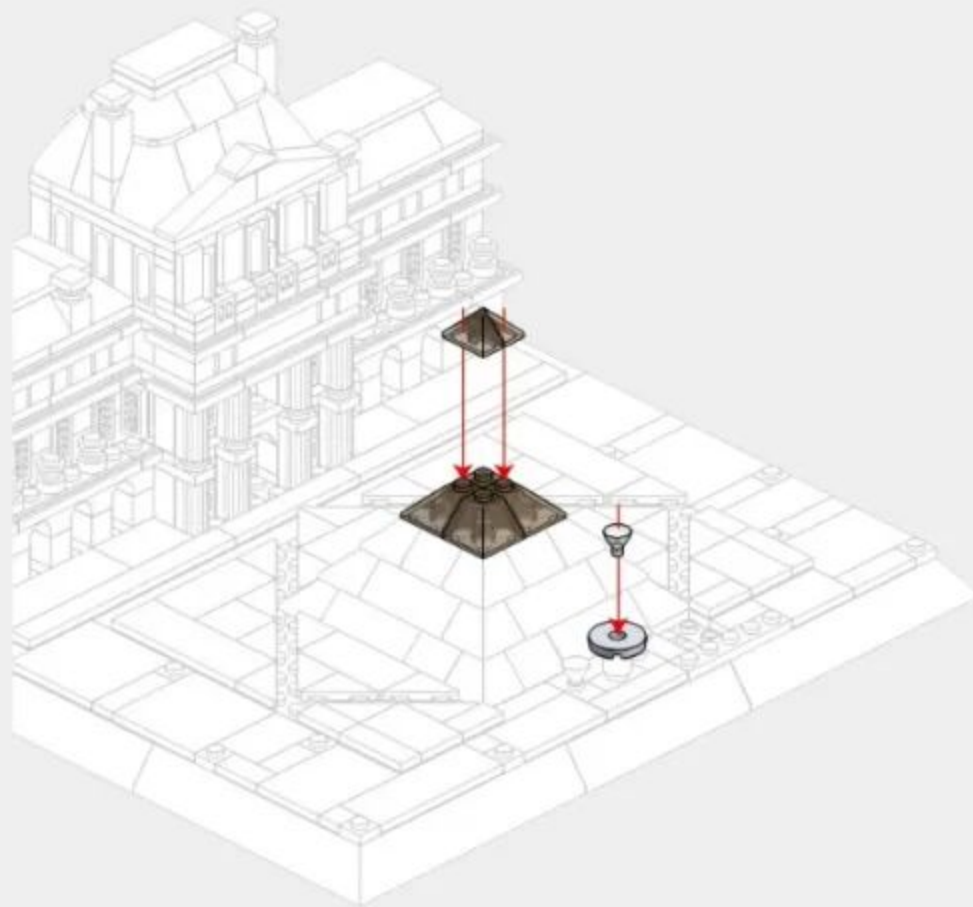

x4

x2

x1

x1

3-20

3-21

3-22

THE LOUVRE

MUSÉE DU LOUVRE

Paris, France

The world's great architecture

Construction Difficulty

INTRODUCTION

The Louvre, or the Louvre Museum is the world's largest art museum and a historic monument in Paris, France. A central landmark of the city, it is located on the Right Bank of the Seine in the city's 1st arrondissement (district or ward). Approximately 38,000 objects from prehistory to the 21st century are exhibited over an area of 72,735 square meters (782,910 square feet). In 2019, the Louvre received 9.6 million visitors, making it the most visited museum in the world. The museum is housed in the Louvre Palace, originally built as the Louvre castle in the late 12th to 13th century under Philip II. Remnants of the fortress are visible in the basement of the museum. Due to urban expansion, the fortress eventually lost its defensive function, and in 1546 Francis I converted it into the primary residence of the French Kings. The building was extended many times to form the present Louvre Palace. In 1682, Louis XIV chose the Palace of Versailles for his household, leaving the Louvre primarily as a place to display the royal collection, including, from 1692, a collection of ancient Greek and Roman sculpture. In 1692, the building was occupied by the Académie des Inscriptions et Belles-lettres and the Académie Royale de Peinture et de Sculpture, which in 1699 held the first of a series of salons. The Académie remained at the Louvre for 100 years. During the French Revolution, the National Assembly decreed that the Louvre should be used as a museum to display the nation's masterpieces.