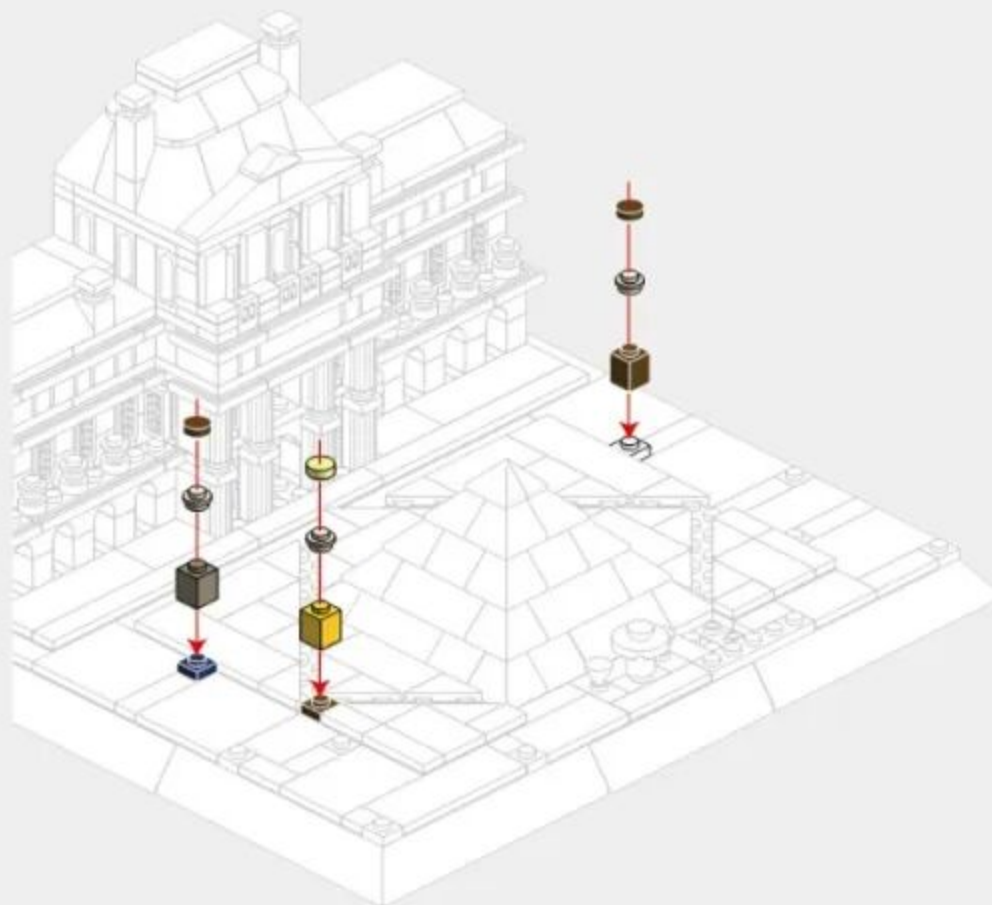

x4

x2

x1

x1

3-20

3-21

3-22

THE LOUVRE

MUSÉE DU LOUVRE

Paris, France

The world's great architecture

Construction Difficulty

INTRODUCTION

The Louvre, or the Louvre Museum is the world's largest art museum and a historic monument in Paris, France. A central landmark of the city, it is located on the Right Bank of the Seine in the city's 1st arrondissement (district or ward). Approximately 38,000 objects from prehistory to the 21st century are exhibited over an area of 72,735 square meters (782,910 square feet). In 2019, the Louvre received 9.6 million visitors, making it the most visited museum in the world. The museum is housed in the Louvre Palace, originally built as the Louvre castle in the late 12th to 13th century under Philip II. Remnants of the fortress are visible in the basement of the museum. Due to urban expansion, the fortress eventually lost its defensive function, and in 1546 Francis I converted it into the primary residence of the French Kings. The building was extended many times to form the present Louvre Palace. In 1682, Louis XIV chose the Palace of Versailles for his household, leaving the Louvre primarily as a place to display the royal collection, including, from 1692, a collection of ancient Greek and Roman sculpture. In 1692, the building was occupied by the Académie des Inscriptions et Belles-lettres and the Académie Royale de Peinture et de Sculpture, which in 1699 held the first of a series of salons. The Académie remained at the Louvre for 100 years. During the French Revolution, the National Assembly decreed that the Louvre should be used as a museum to display the nation's masterpieces.