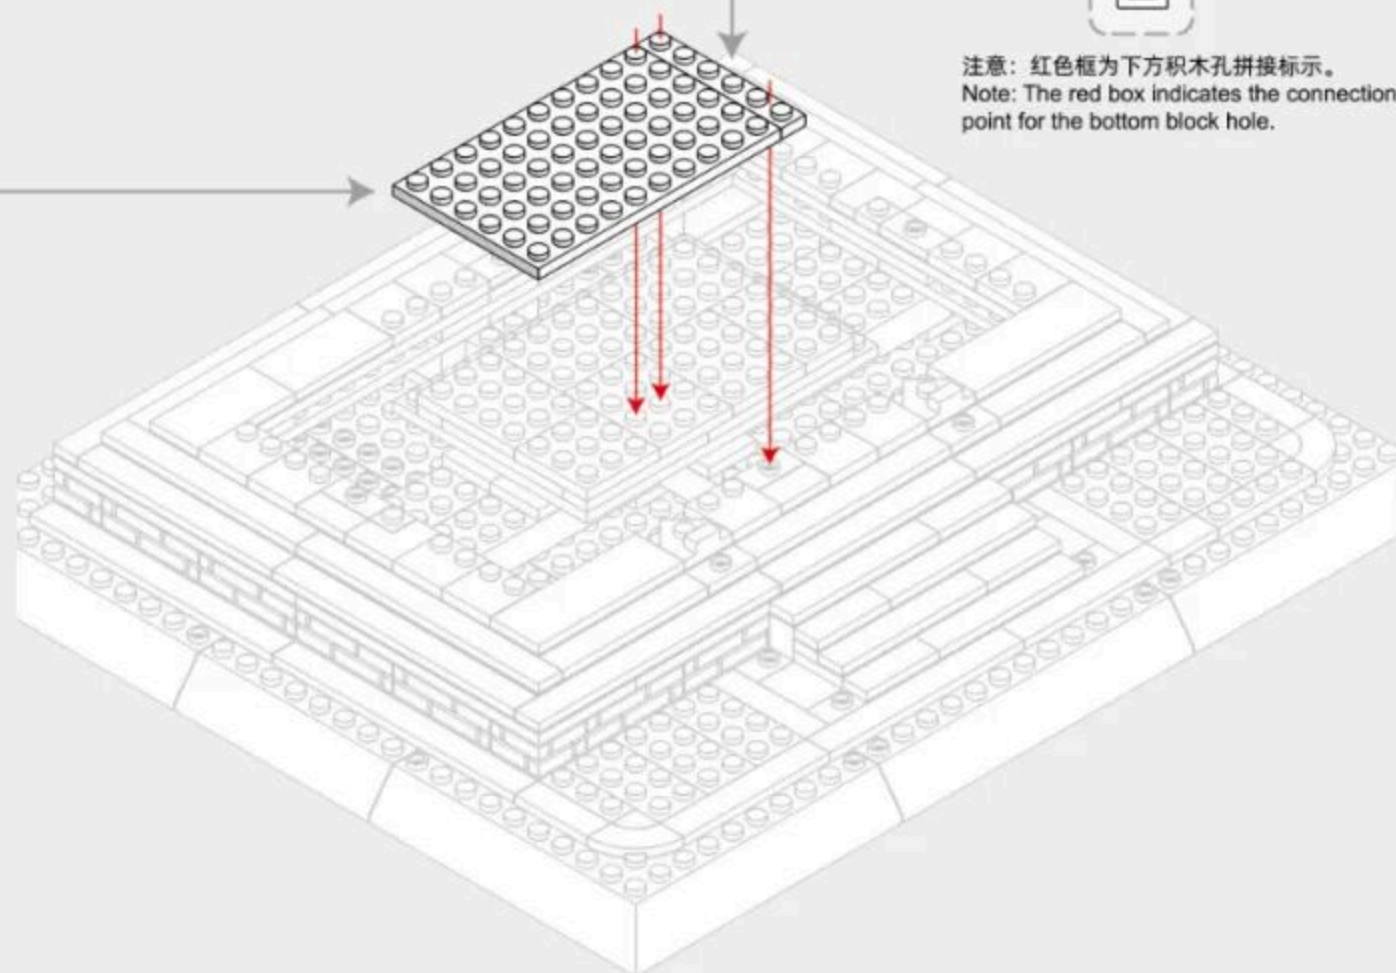

1-5

1-6

1-7

Vertical View of Installation Drawing
安装图顶面

1-8

1-9

1-10

1-11

1-12

1-13

1-14

1-15

1-16

Vertical View of Installation Drawing
安装图顶面

1-17

1

2

1-18

注意：红色框为下方积木孔拼接标示。
Note: The red box indicates the connection point for the bottom block hole.

Vertical View of Installation Drawing
安装图顶面

1-19

1-20

1-21

注意：红色框为下方积木孔拼接标示。
Note: The red box indicates the connection point for the bottom block hole.

注意：红色框为下方积木孔拼接标示。
Note: The red box indicates the connection point for the bottom block hole.

1-22

1-23

x2

x2

1x3

x2

x2