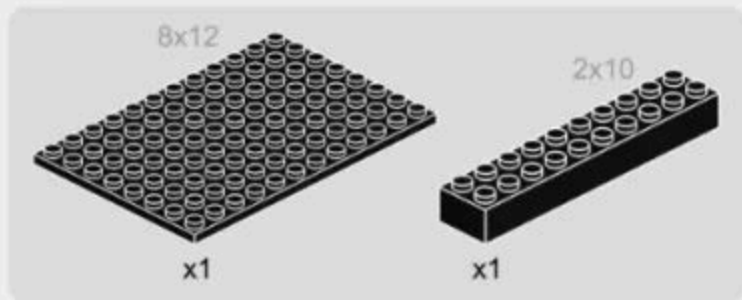

产品有增补件请以实物为准

If product has additional parts, please in kind prevail.

285PCS

1-1

微信扫一扫
补件更简单

1-2

1-3

1-4