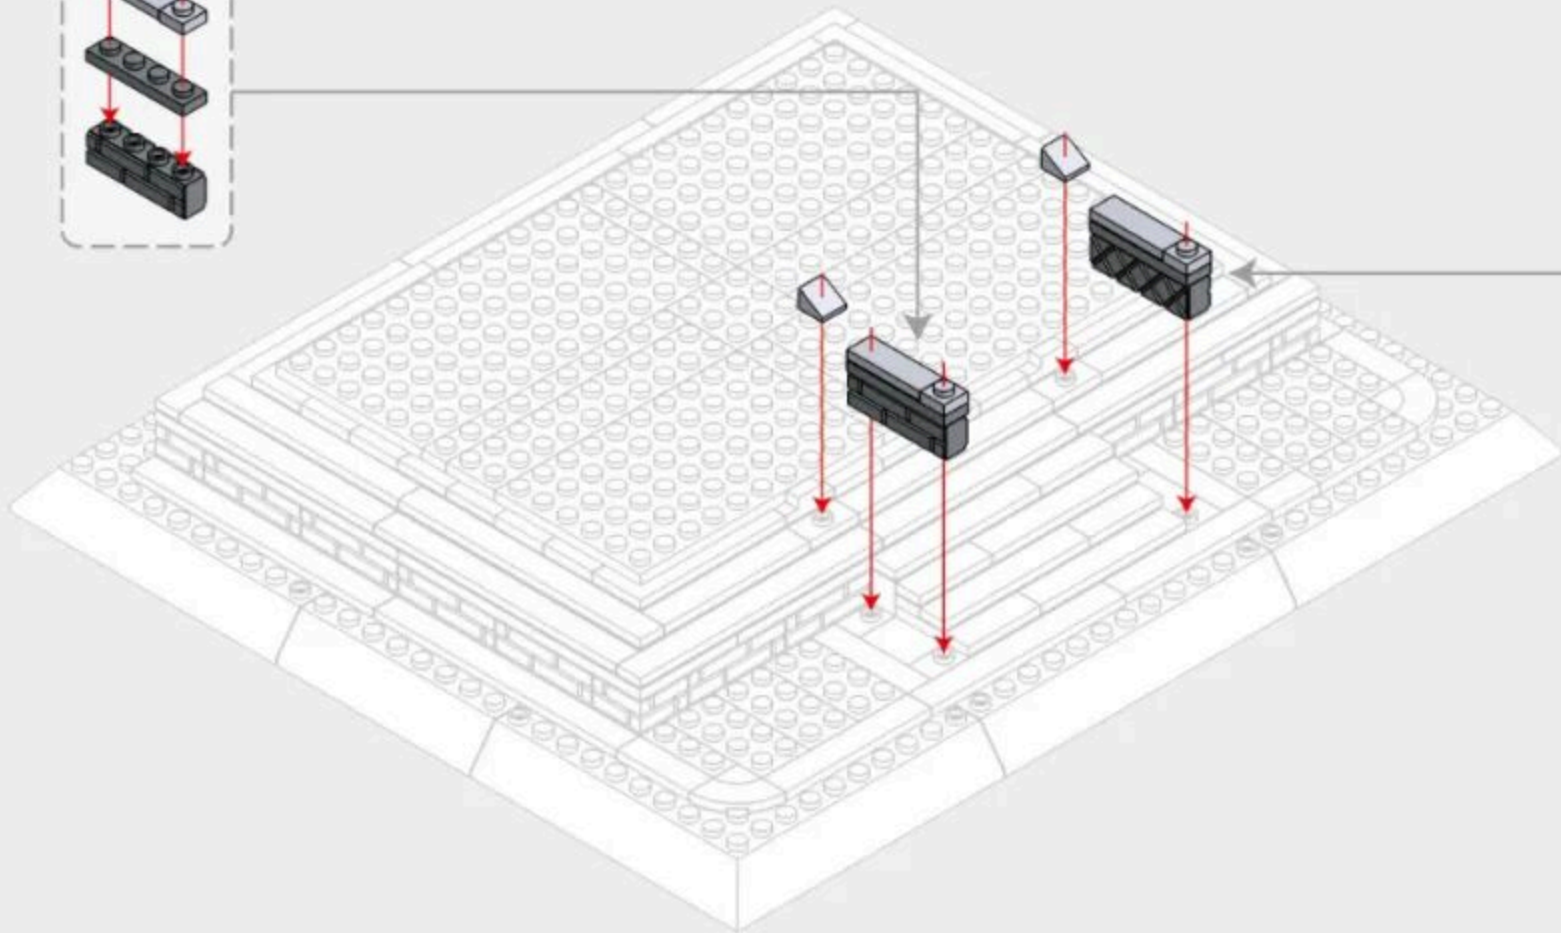

2

1-18

注意：红色框为下方积木孔拼接标示。
Note: The red box indicates the connection point for the bottom block hole.

Vertical View of Installation Drawing
安装图顶面

1-19

1-20

1-21

注意：红色框为下方积木孔拼接标示。
Note: The red box indicates the connection point for the bottom block hole.

注意：红色框为下方积木孔拼接标示。
Note: The red box indicates the connection point for the bottom block hole.

1-22

1-23

x2

x2

1x3

x2

x2

x2

250PCS

2-2

2-3

x16

x8

Vertical View of Installation Drawing

安装图顶面

2-4

Vertical View of Installation Drawing
安装图顶面

2-5

2-6

x72

x36

Vertical View of Installation Drawing
安装图顶面

2-7