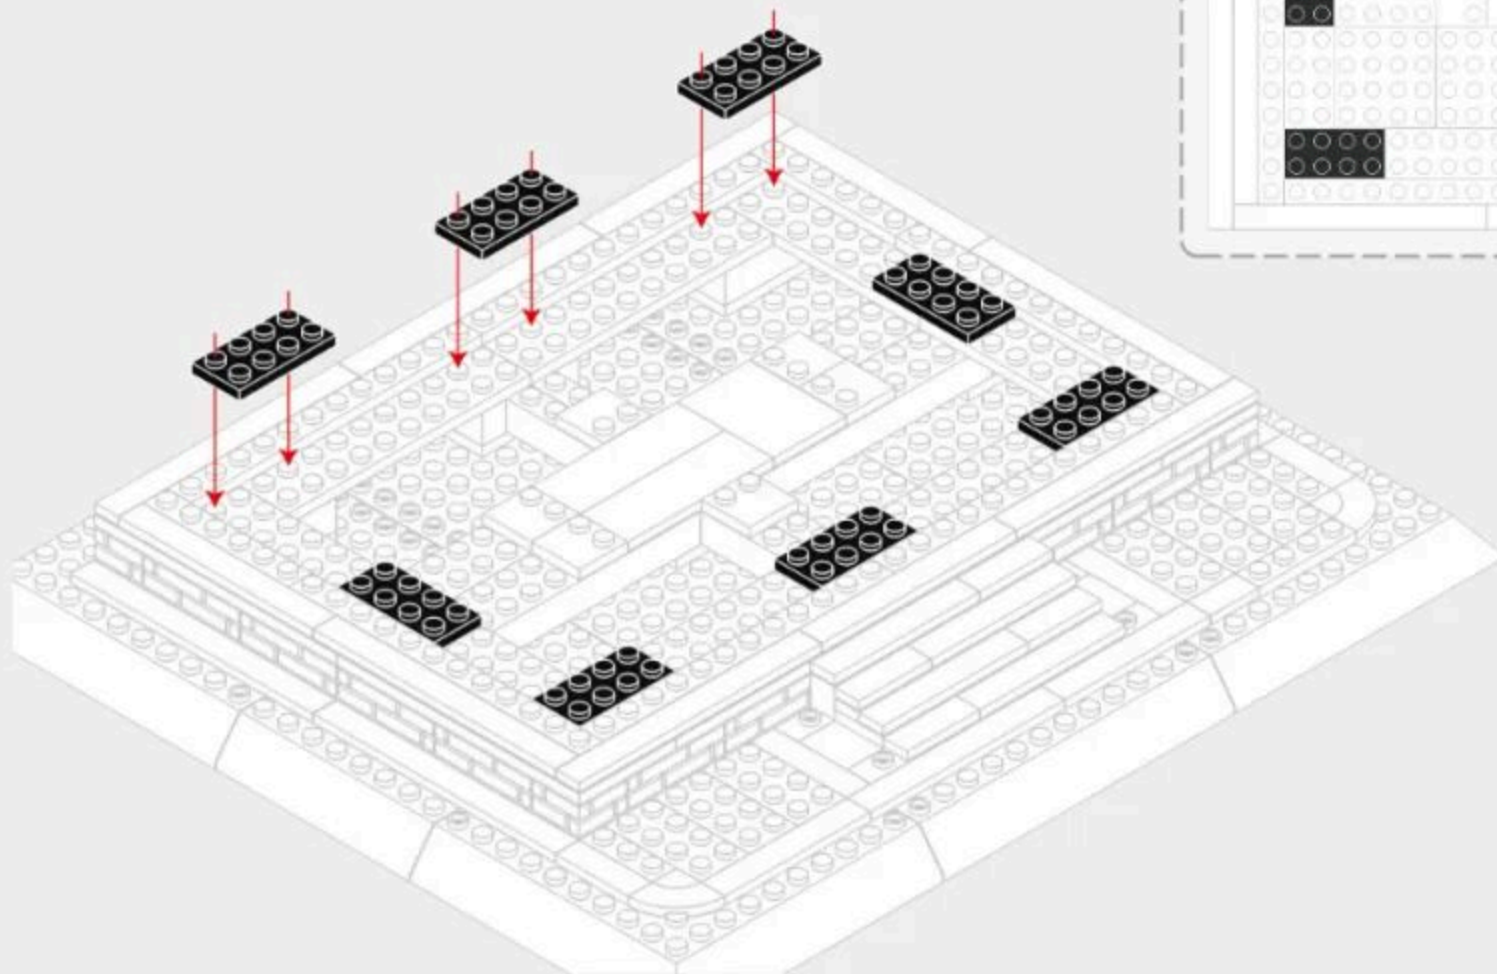

1-5

1-6

1-7

Vertical View of Installation Drawing
安装图顶面

1-8

1-9

1-10

1-11

1-12

1-13

1-14

1-15

1-16

Vertical View of Installation Drawing
安装图顶面

1-17

1

2

1-18

注意：红色框为下方积木孔拼接标示。
Note: The red box indicates the connection point for the bottom block hole.

Vertical View of Installation Drawing
安装图顶面

1-19

1-20

1-21

注意：红色框为下方积木孔拼接标示。
Note: The red box indicates the connection point for the bottom block hole.