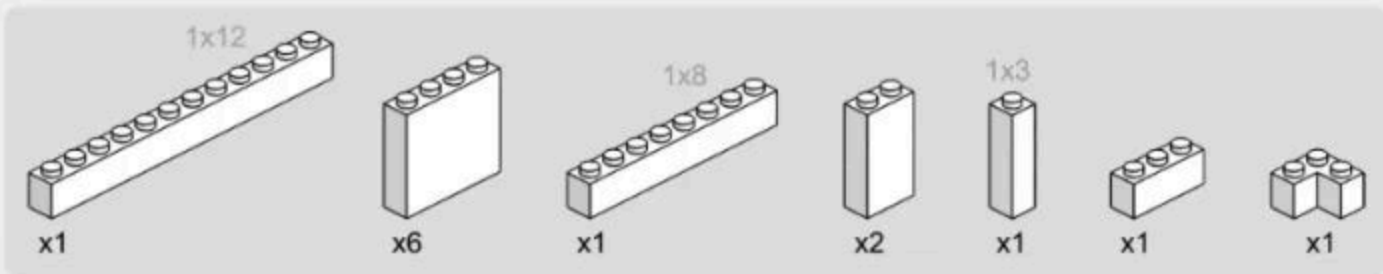

x2

250PCS

2-2

2-3

x16

x8

Vertical View of Installation Drawing

安装图顶面