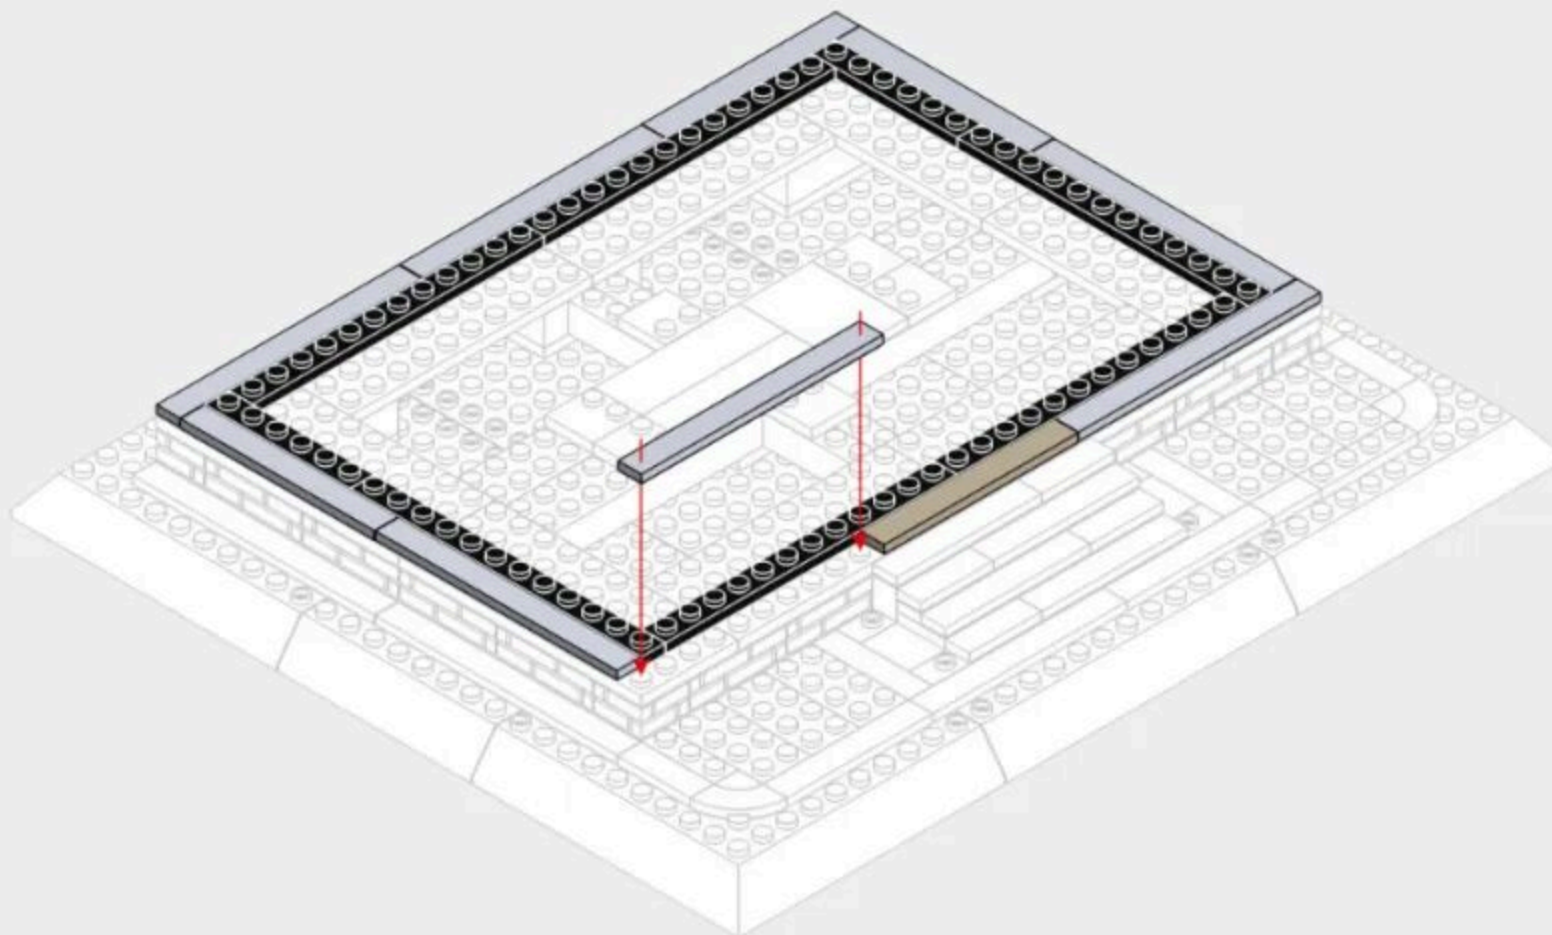

1-5

1-6

1-7

Vertical View of Installation Drawing
安装图顶面

1-8

1-9

1-10

1-11

1-12

1-13

1-14

1-15

1-16

Vertical View of Installation Drawing
安装图顶面

1-17

1

2

1-18

注意：红色框为下方积木孔拼接标示。
Note: The red box indicates the connection point for the bottom block hole.

Vertical View of Installation Drawing
安装图顶面

1-19

1-20

1-21

注意：红色框为下方积木孔拼接标示。
Note: The red box indicates the connection point for the bottom block hole.