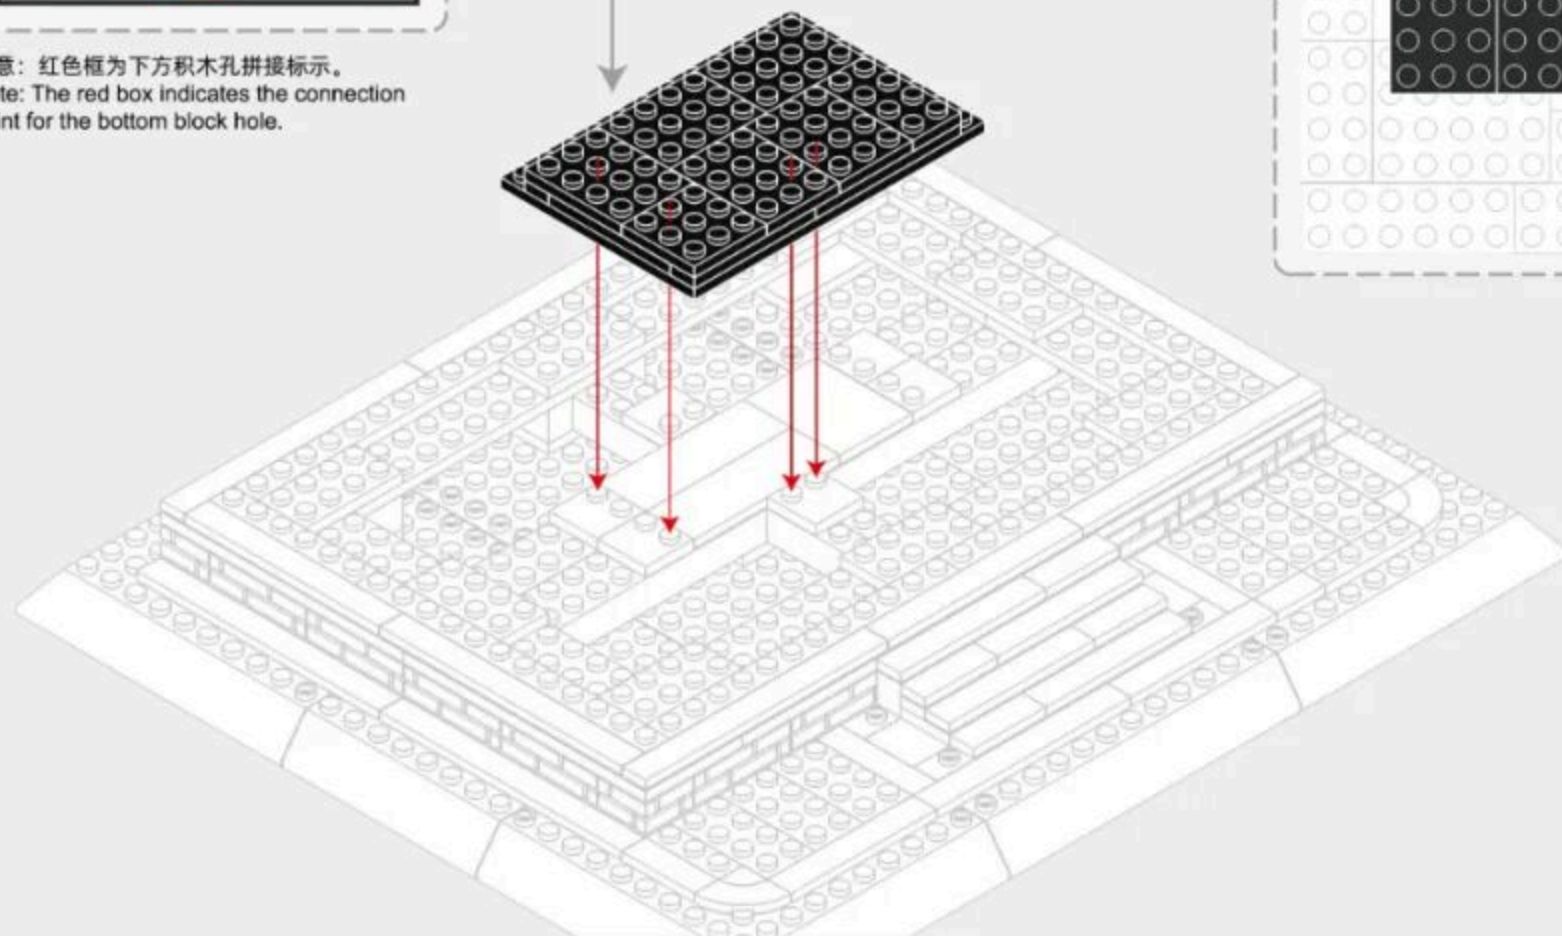

1-5

1-6

1-7

Vertical View of Installation Drawing
安装图顶面

1-8

1-9

1-10

1-11

1-12

1-13

1-14

1-15

1-16

Vertical View of Installation Drawing
安装图顶面

1-17

1

2

1-18

注意：红色框为下方积木孔拼接标示。
Note: The red box indicates the connection point for the bottom block hole.

Vertical View of Installation Drawing
安装图顶面

1-19

1-20

1-21

注意：红色框为下方积木孔拼接标示。
Note: The red box indicates the connection point for the bottom block hole.