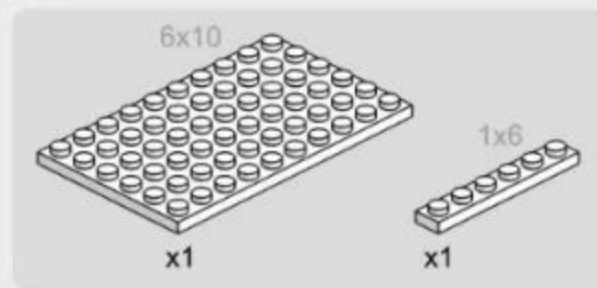

2

1-18

注意：红色框为下方积木孔拼接标示。
Note: The red box indicates the connection point for the bottom block hole.

Vertical View of Installation Drawing
安装图顶面

1-19

1-20

1-21

注意：红色框为下方积木孔拼接标示。
Note: The red box indicates the connection point for the bottom block hole.