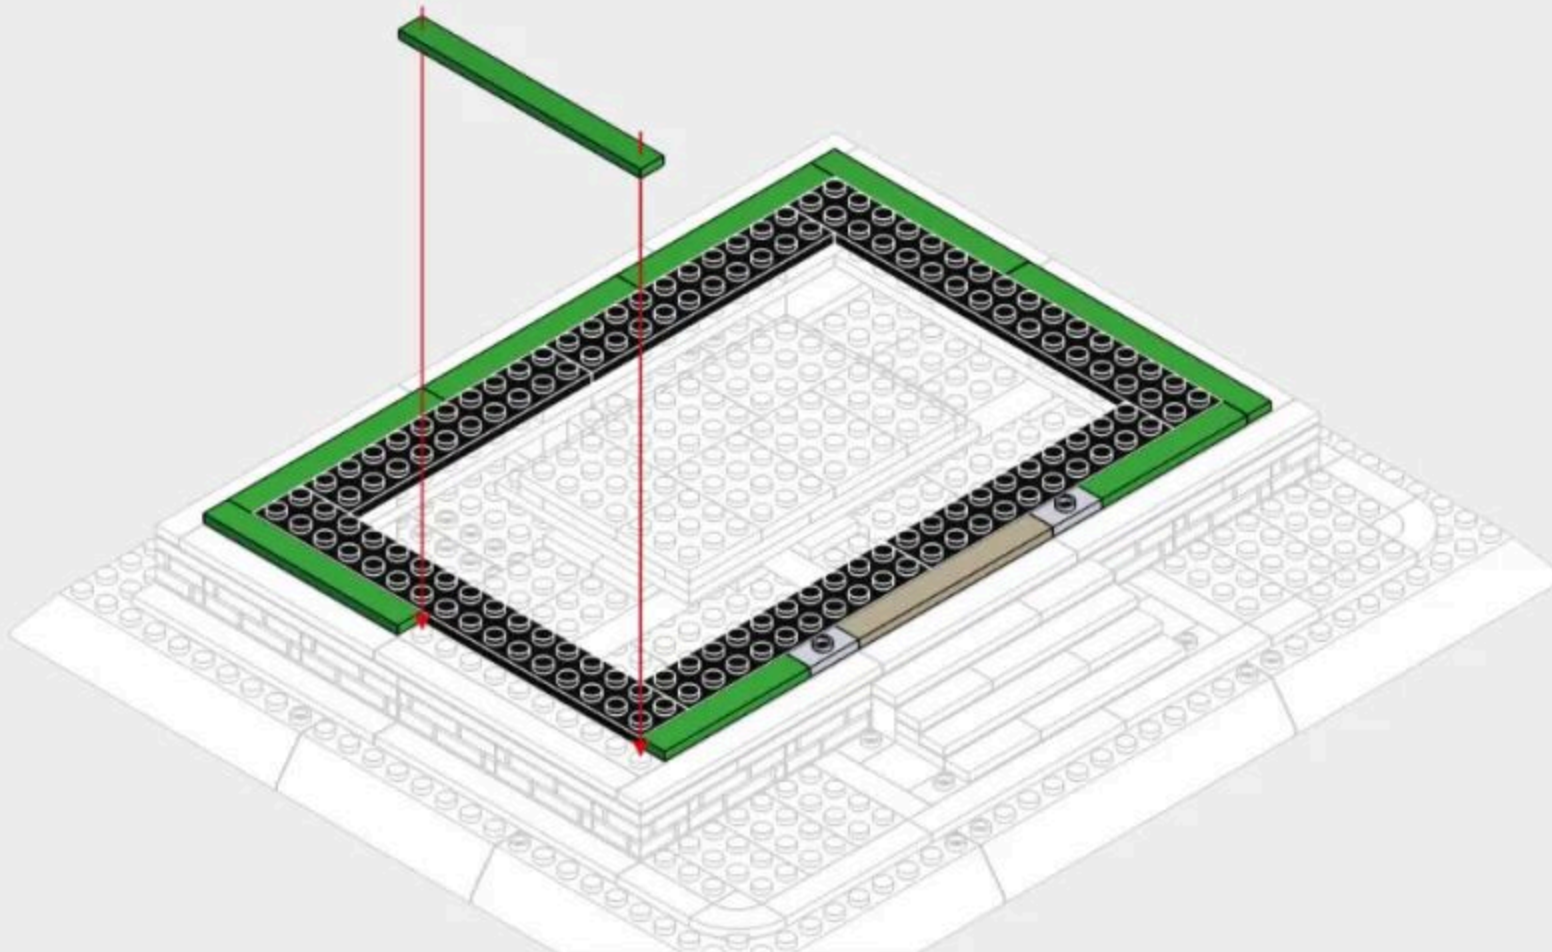

1-5

1-6

1-7

Vertical View of Installation Drawing
安装图顶面

1-8

1-9

1-10

1-11

1-12

1-13

1-14

1-15

1-16

Vertical View of Installation Drawing
安装图顶面

1-17

1

2

1-18

注意：红色框为下方积木孔拼接标示。
Note: The red box indicates the connection point for the bottom block hole.

Vertical View of Installation Drawing
安装图顶面

1-19

1-20

1-21

注意：红色框为下方积木孔拼接标示。
Note: The red box indicates the connection point for the bottom block hole.

2-4

Vertical View of Installation Drawing
安装图顶面

2-5

2-6

x72

x36

Vertical View of Installation Drawing
安装图顶面

2-7