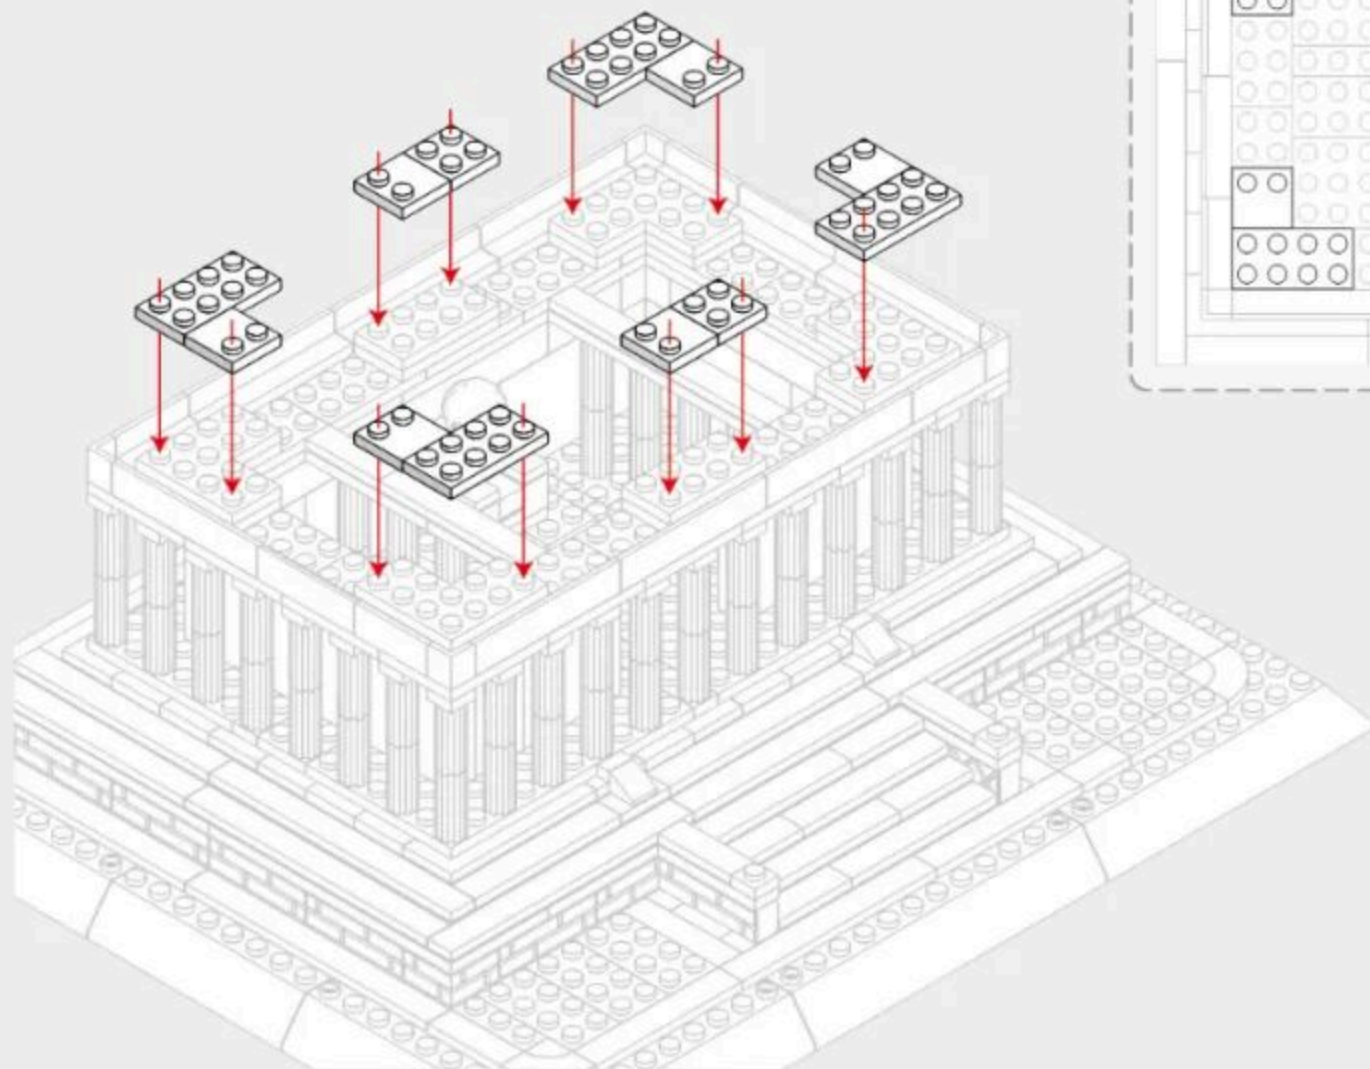

Vertical View of Installation Drawing
安装图顶面

2-8

x8

x4

x2

x4

Vertical View of Installation Drawing
安装图顶面

2-9

Back Side of Installation Drawing
安装图背面

2-10

x4

x6

x2

Vertical View of Installation Drawing

安装图顶面

264PCS

52

3-1

Vertical View of Installation Drawing
安装图顶面

注意：红色框为下方积木孔拼接标示。
Note: The red box indicates the connection point for the bottom block hole.

3-2

Vertical View of Installation Drawing
安装图顶面

3-3

3-4