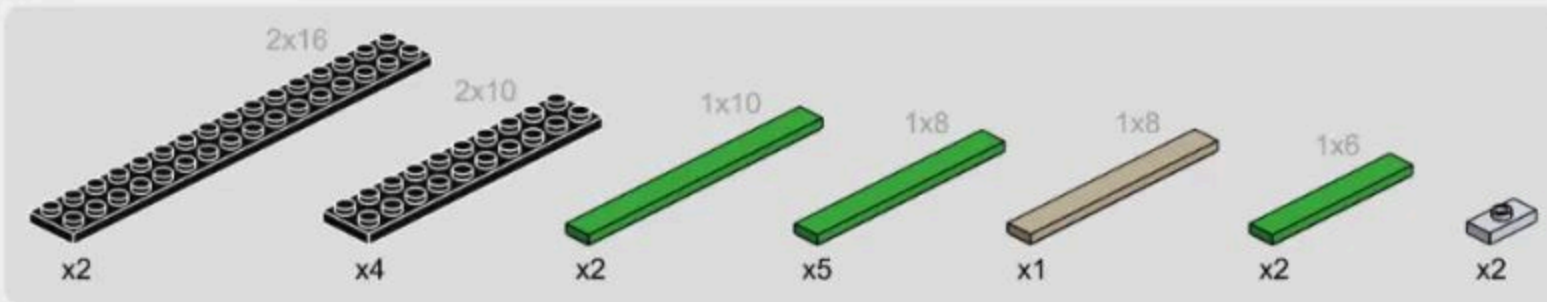

2

1-18

注意：红色框为下方积木孔拼接标示。
Note: The red box indicates the connection point for the bottom block hole.

Vertical View of Installation Drawing
安装图顶面

1-19

1-20

1-21

注意：红色框为下方积木孔拼接标示。
Note: The red box indicates the connection point for the bottom block hole.