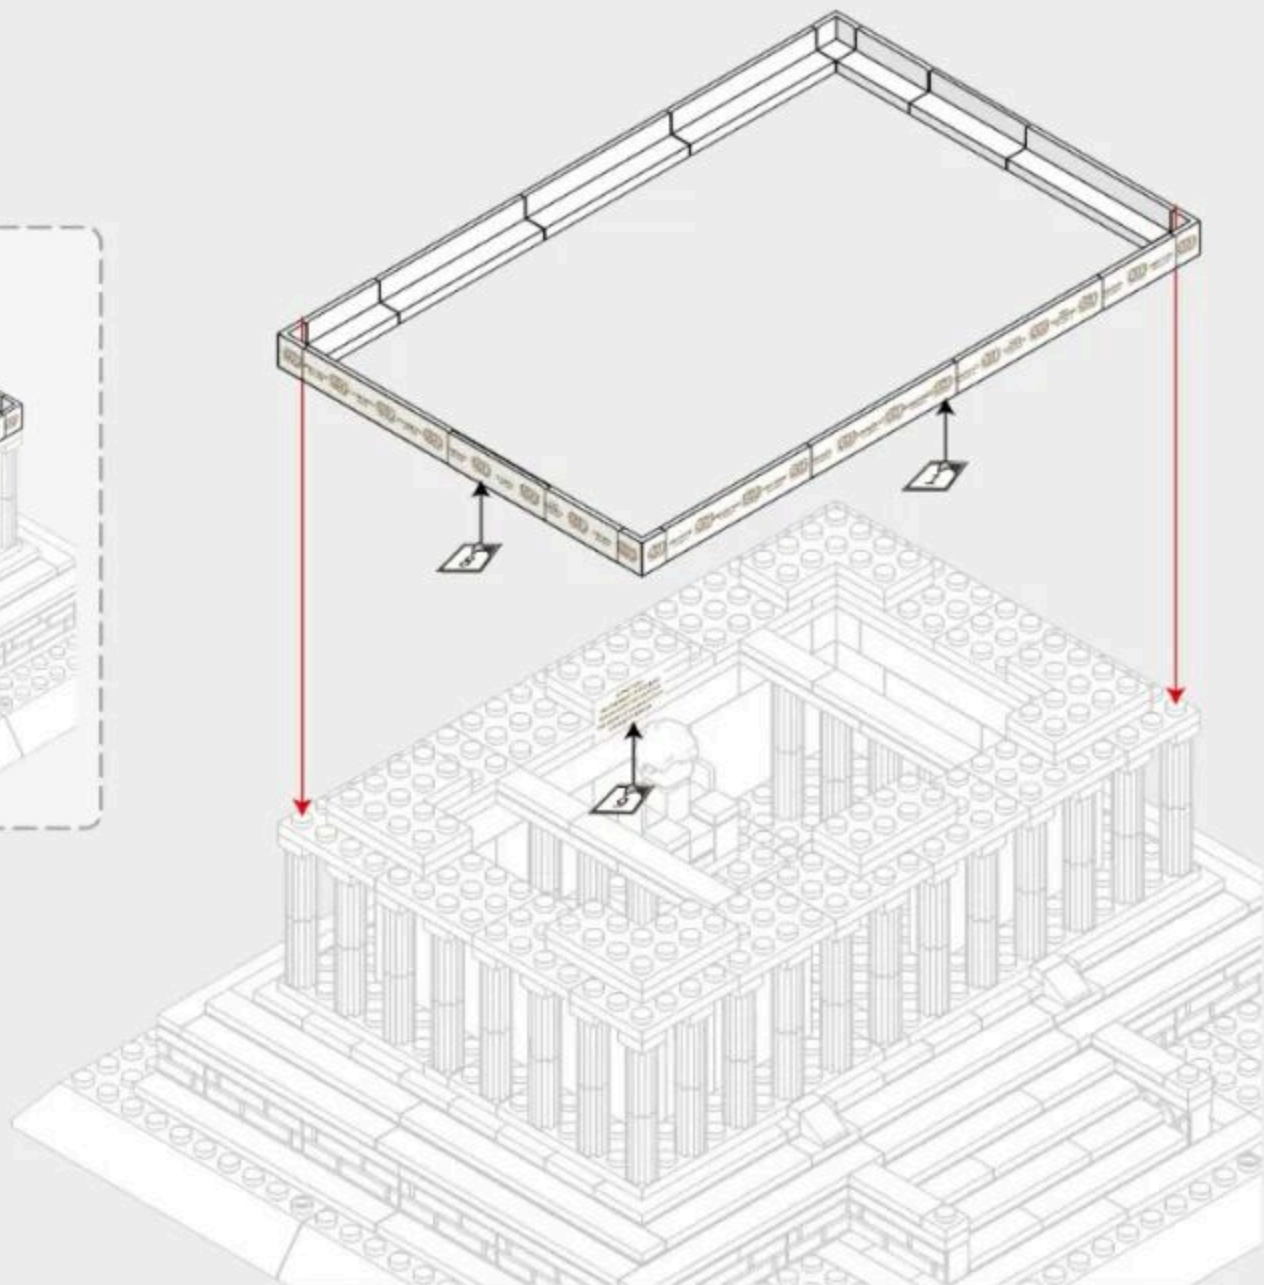

2-4

Vertical View of Installation Drawing
安装图顶面

2-5

2-6

x72

x36

Vertical View of Installation Drawing
安装图顶面

2-7

Vertical View of Installation Drawing
安装图顶面

2-8

x8

x4

x2

x4

Vertical View of Installation Drawing
安装图顶面

2-9

Back Side of Installation Drawing
安装图背面

2-10

x4

x6

x2

Vertical View of Installation Drawing

安装图顶面

264PCS

52

3-1

Vertical View of Installation Drawing
安装图顶面

注意：红色框为下方积木孔拼接标示。
Note: The red box indicates the connection point for the bottom block hole.

3-2

Vertical View of Installation Drawing
安装图顶面

3-3

3-4