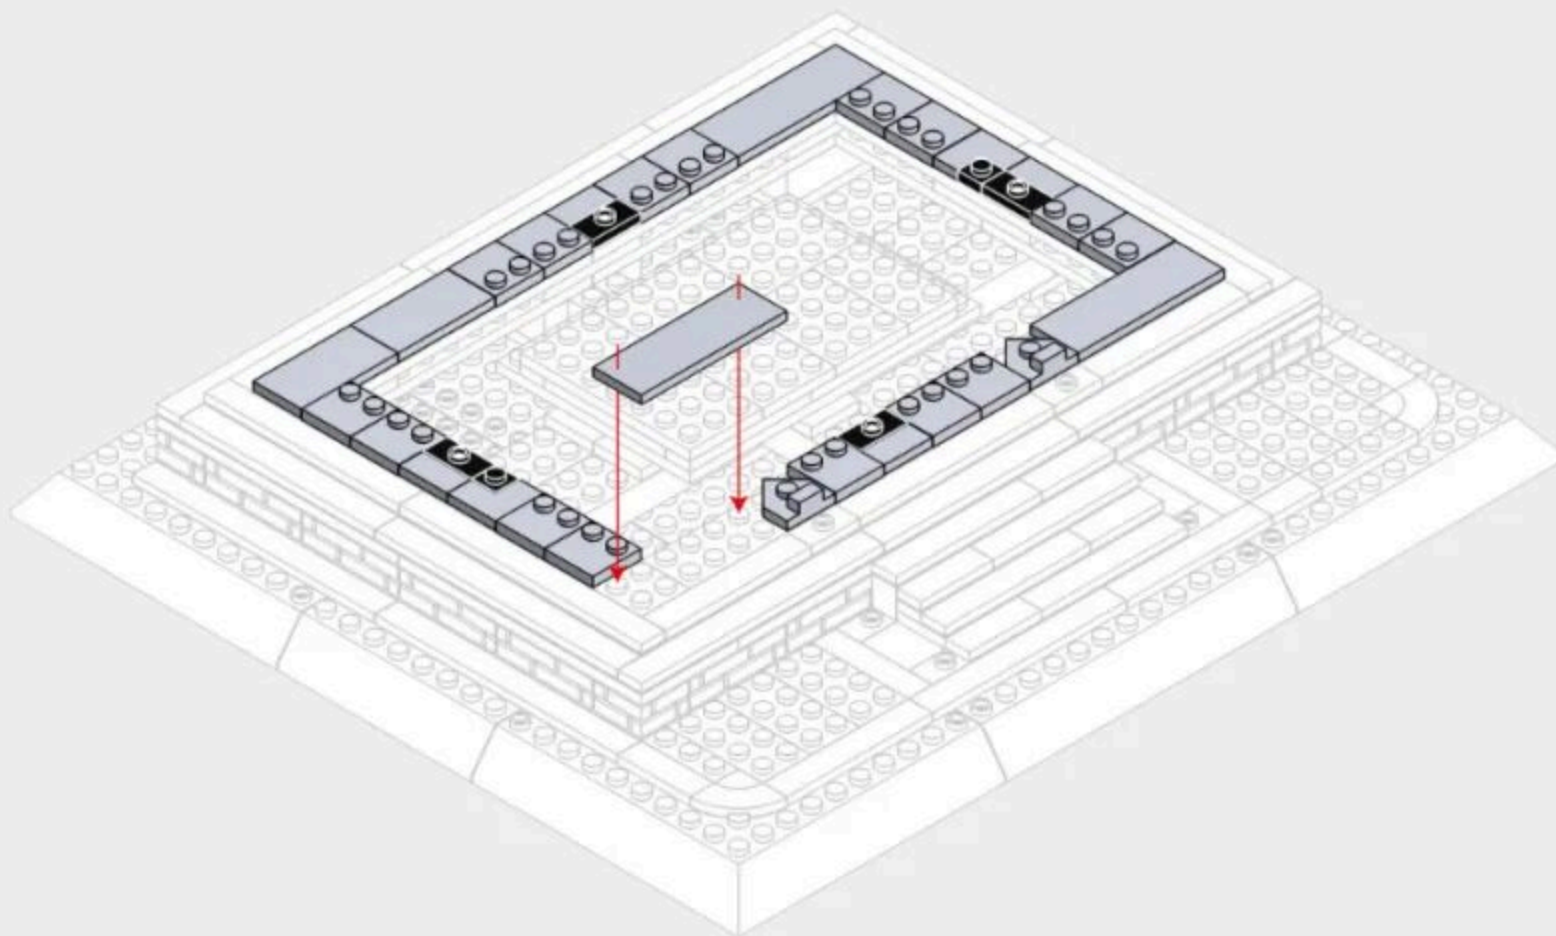

1-12

1-13

1-14

1-15

1-16

Vertical View of Installation Drawing
安装图顶面

1-17

1

2

1-18

注意：红色框为下方积木孔拼接标示。
Note: The red box indicates the connection point for the bottom block hole.

Vertical View of Installation Drawing
安装图顶面

1-19

1-20

1-21

注意：红色框为下方积木孔拼接标示。
Note: The red box indicates the connection point for the bottom block hole.