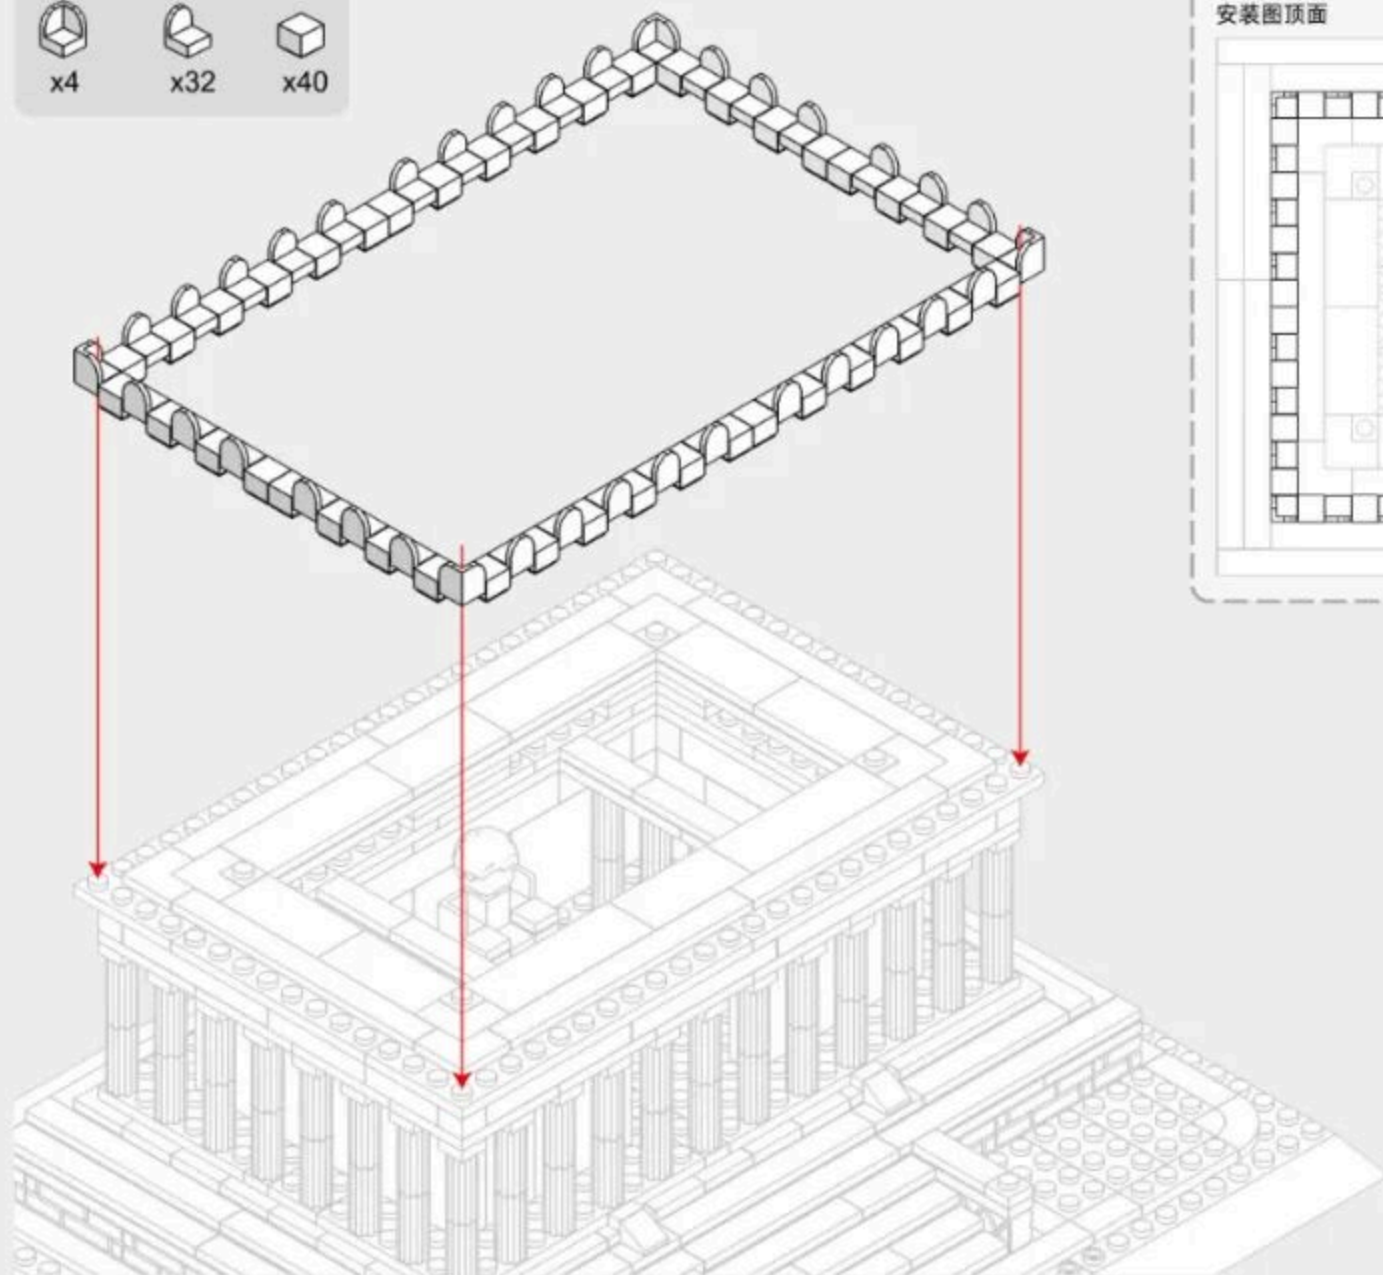

Vertical View of Installation Drawing
安装图顶面

2-8

x8

x4

x2

x4

Vertical View of Installation Drawing
安装图顶面

2-9

Back Side of Installation Drawing
安装图背面

2-10

x4

x6

x2

Vertical View of Installation Drawing

安装图顶面

264PCS

52

3-1

Vertical View of Installation Drawing
安装图顶面

注意：红色框为下方积木孔拼接标示。
Note: The red box indicates the connection point for the bottom block hole.

3-2

Vertical View of Installation Drawing
安装图顶面

3-3

3-4

x4

x32

x40

Vertical View of Installation Drawing
安装图顶面

3-5

1

3-6

x6