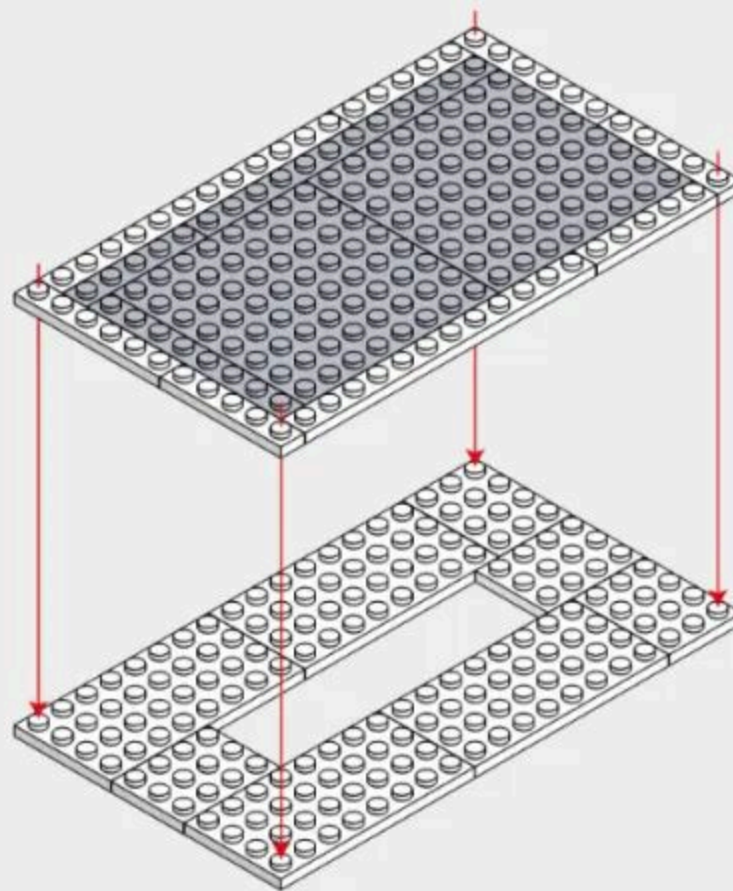

52

3-1

Vertical View of Installation Drawing
安装图顶面

注意：红色框为下方积木孔拼接标示。
Note: The red box indicates the connection point for the bottom block hole.

3-2

Vertical View of Installation Drawing
安装图顶面

3-3

3-4

x4

x32

x40

Vertical View of Installation Drawing
安装图顶面

3-5

1

3-6

x6