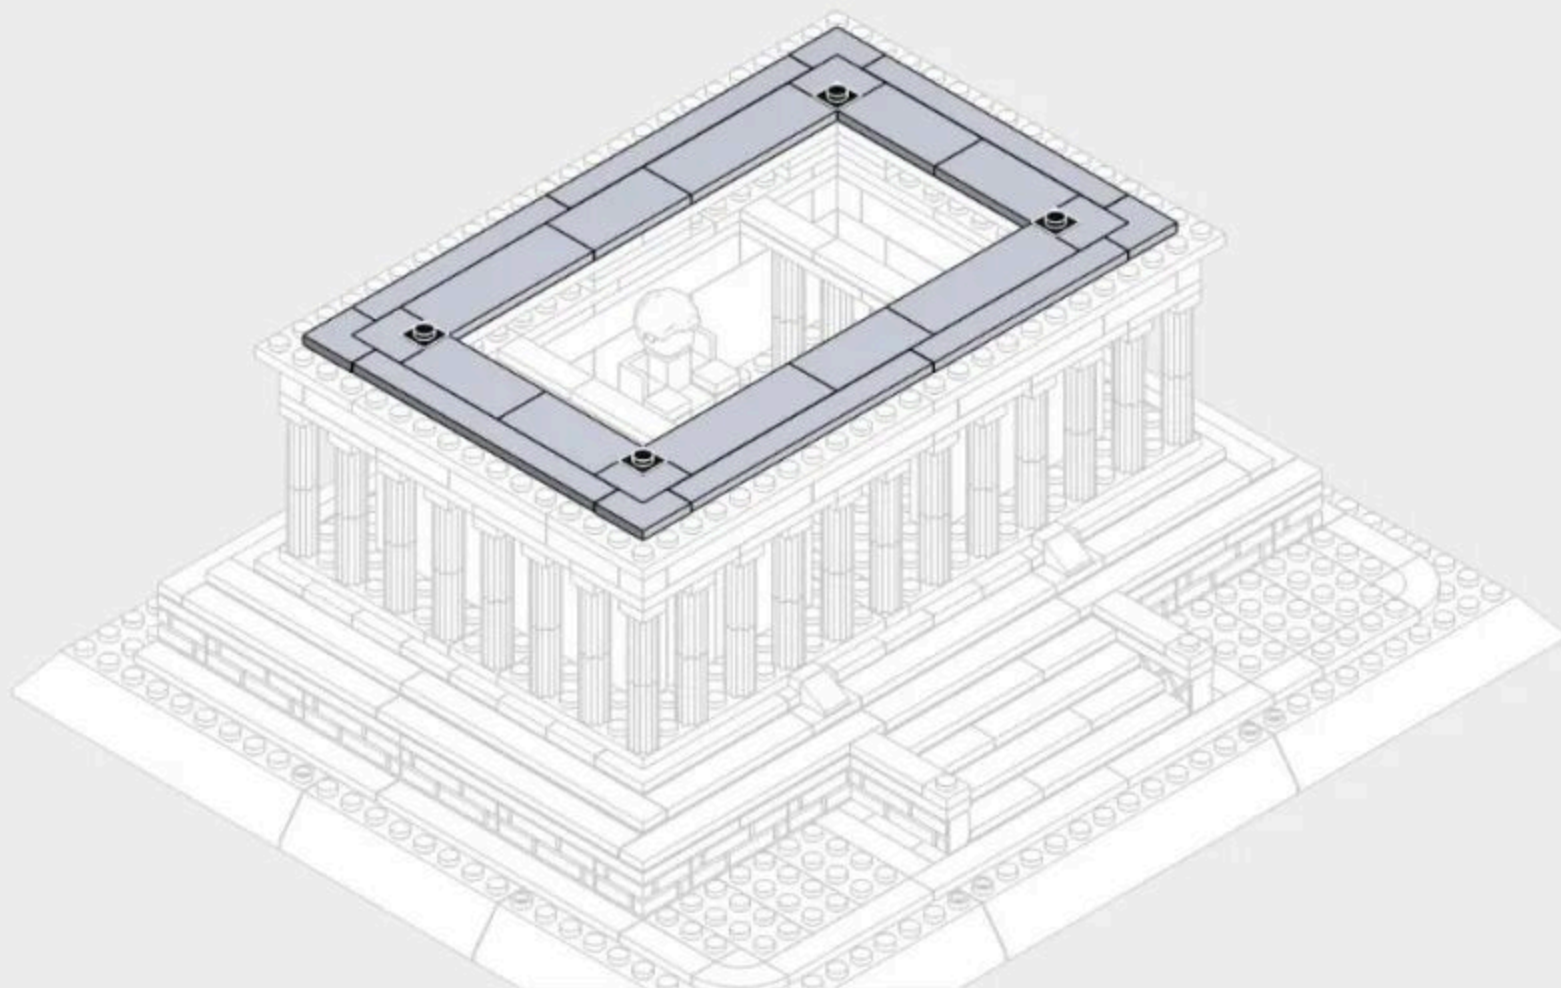

52

3-1

Vertical View of Installation Drawing
安装图顶面

注意：红色框为下方积木孔拼接标示。
Note: The red box indicates the connection point for the bottom block hole.

3-2

Vertical View of Installation Drawing
安装图顶面

3-3

3-4