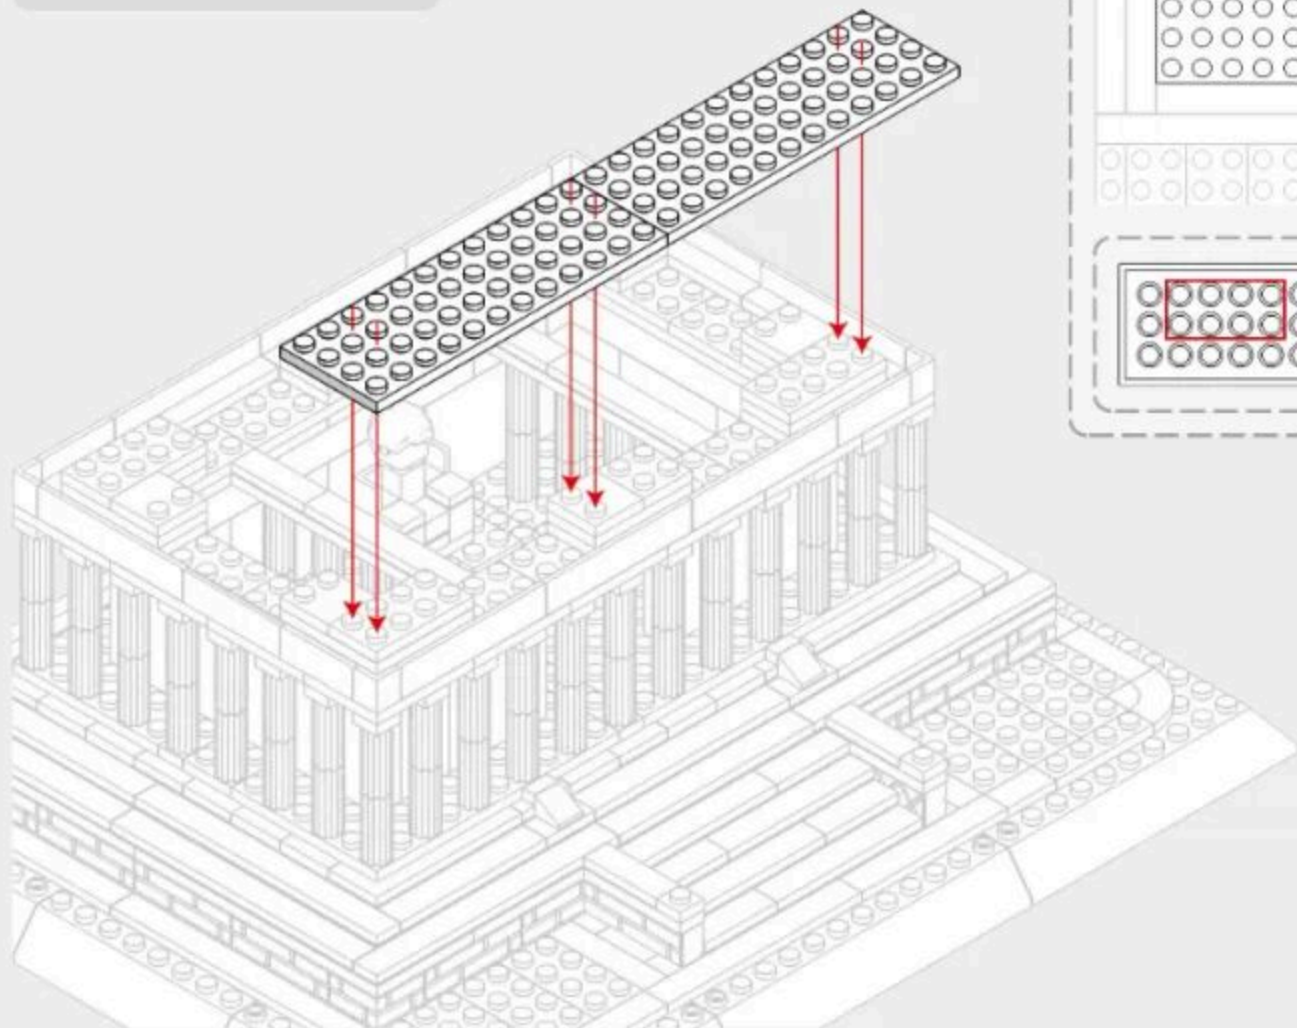

Vertical View of Installation Drawing
安装图顶面

2-8

x8

x4

x2

x4

Vertical View of Installation Drawing
安装图顶面

2-9

Back Side of Installation Drawing
安装图背面

2-10

x4

x6

x2

Vertical View of Installation Drawing

安装图顶面

264PCS

52

3-1

Vertical View of Installation Drawing
安装图顶面

注意：红色框为下方积木孔拼接标示。
Note: The red box indicates the connection point for the bottom block hole.

3-2

Vertical View of Installation Drawing
安装图顶面

3-3

3-4