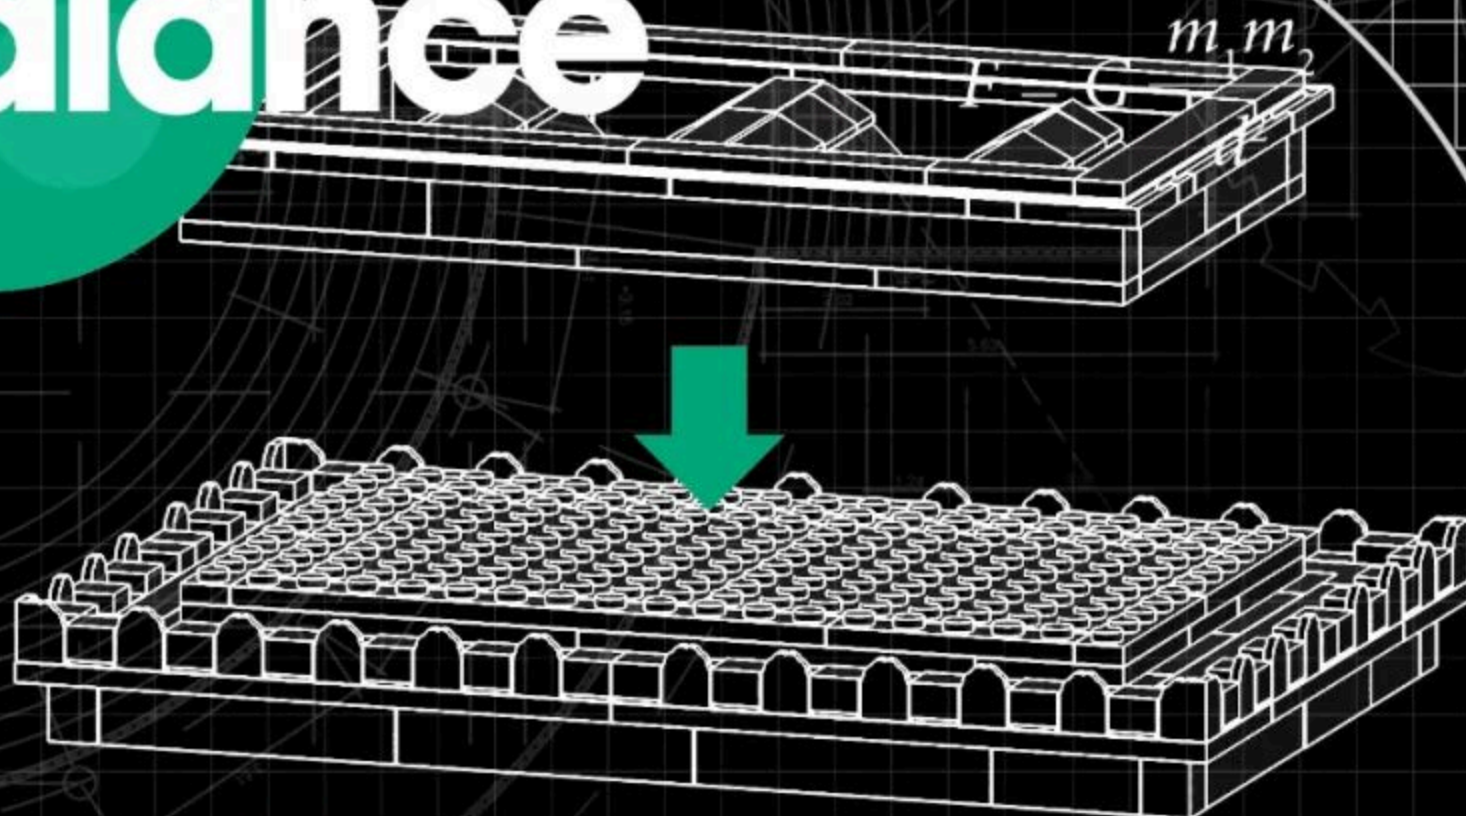

Force Balance

受力平衡

Physical operations

物理运算

Creation and thinking

创作·思考

08