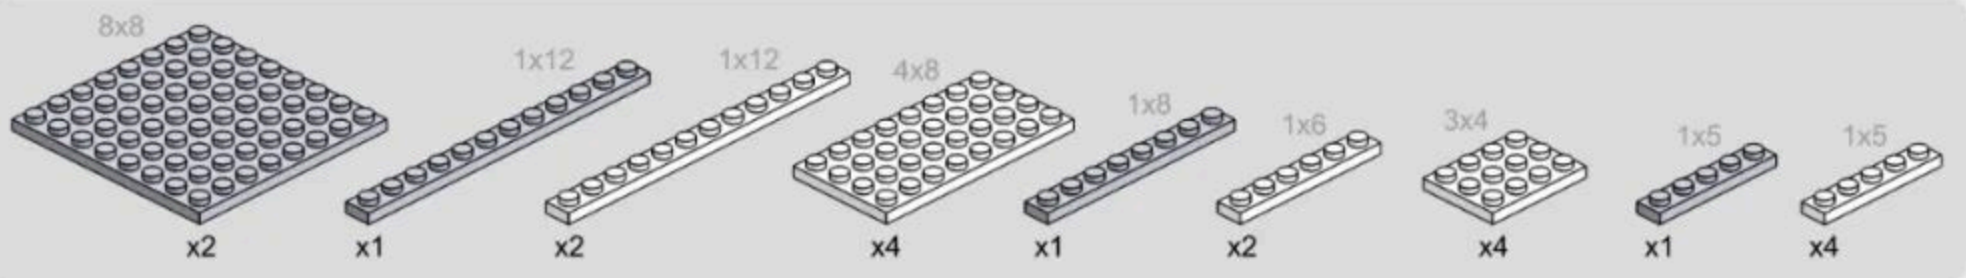

52

3-1

Vertical View of Installation Drawing
安装图顶面

注意：红色框为下方积木孔拼接标示。
Note: The red box indicates the connection point for the bottom block hole.

3-2

Vertical View of Installation Drawing
安装图顶面

3-3

3-4

x4

x32

x40

Vertical View of Installation Drawing
安装图顶面

3-5

1

3-6

x6