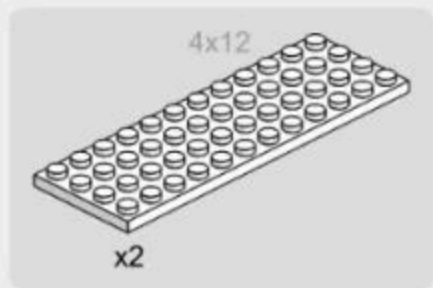

3-1

Vertical View of Installation Drawing
安装图顶面

注意：红色框为下方积木孔拼接标示。
Note: The red box indicates the connection point for the bottom block hole.