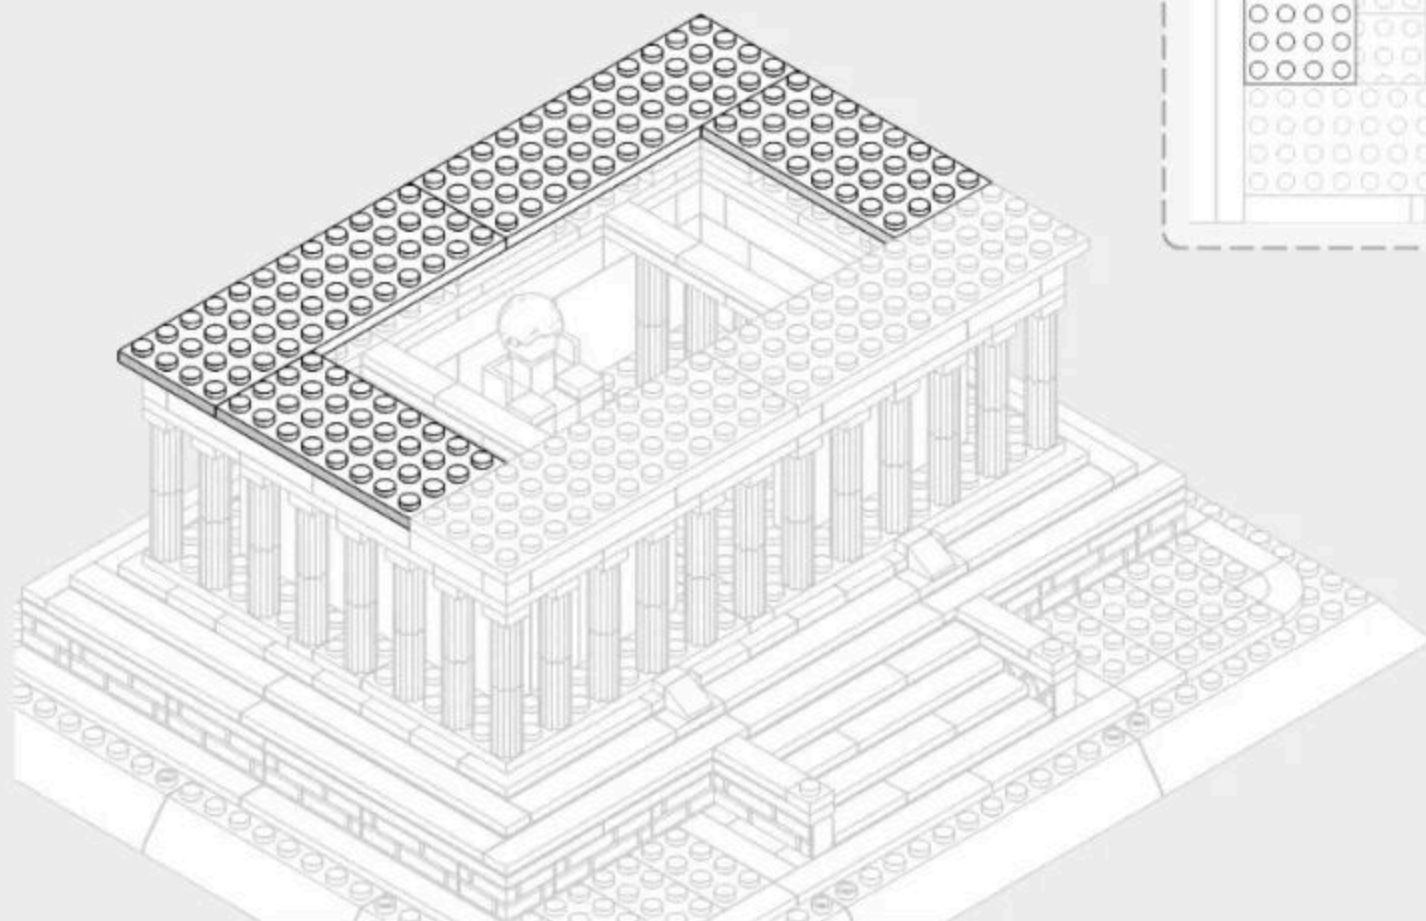

52

3-1

Vertical View of Installation Drawing
安装图顶面

注意：红色框为下方积木孔拼接标示。
Note: The red box indicates the connection point for the bottom block hole.

3-2

Vertical View of Installation Drawing
安装图顶面

3-3

3-4