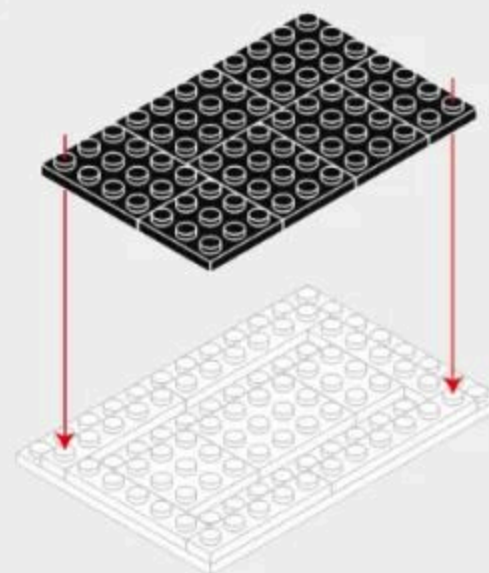

1-5

1-6

1-7

Vertical View of Installation Drawing
安装图顶面

1-8

1-9

1-10

1-11

1-12

1-13

1-14

1-15

1-16

Vertical View of Installation Drawing
安装图顶面

1-17

1

2

1-18

注意：红色框为下方积木孔拼接标示。
Note: The red box indicates the connection point for the bottom block hole.

Vertical View of Installation Drawing
安装图顶面

1-19

1-20

1-21

注意：红色框为下方积木孔拼接标示。
Note: The red box indicates the connection point for the bottom block hole.