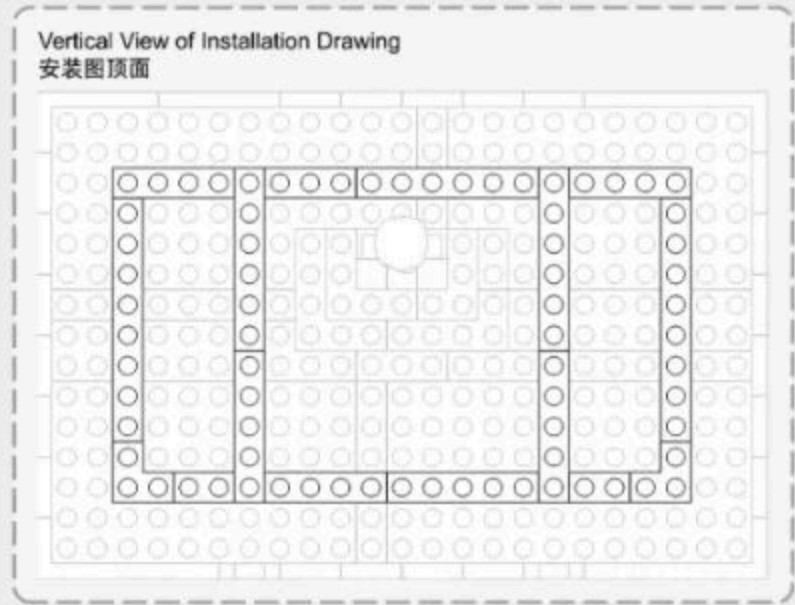

x2

250PCS

2-2

2-3

x16

x8

Vertical View of Installation Drawing

安装图顶面

2-4

Vertical View of Installation Drawing
安装图顶面

2-5

2-6

x72

x36

Vertical View of Installation Drawing
安装图顶面

2-7