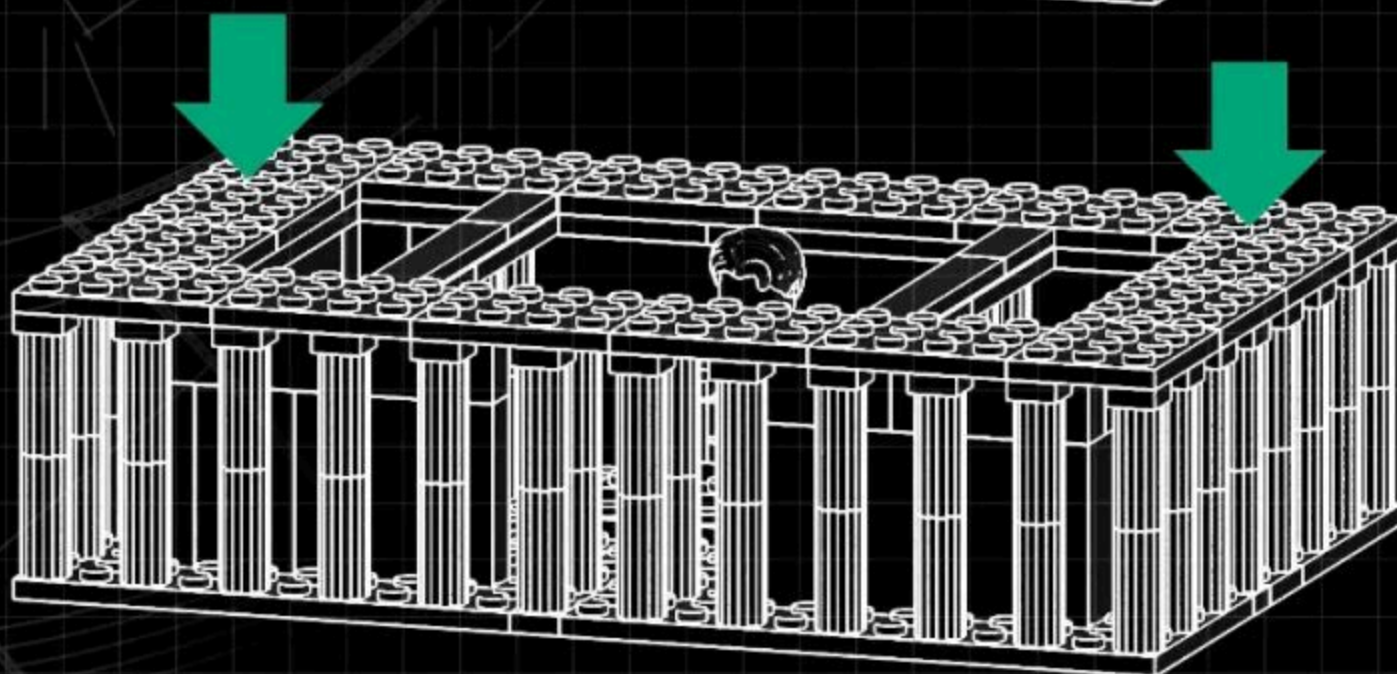

Force Balance

受力平衡

Physical operations

物理运算

Creation and thinking

创作·思考

08