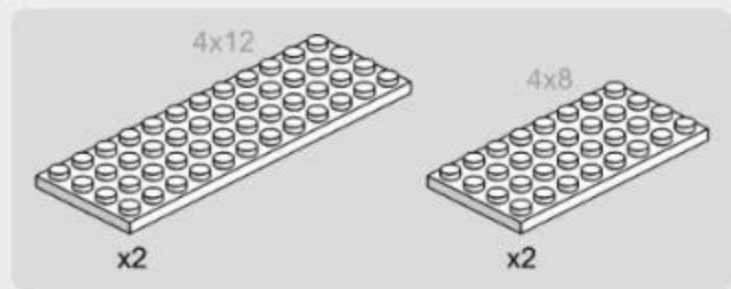

52

3-1

Vertical View of Installation Drawing
安装图顶面

注意：红色框为下方积木孔拼接标示。
Note: The red box indicates the connection point for the bottom block hole.

3-2

Vertical View of Installation Drawing
安装图顶面

3-3

3-4