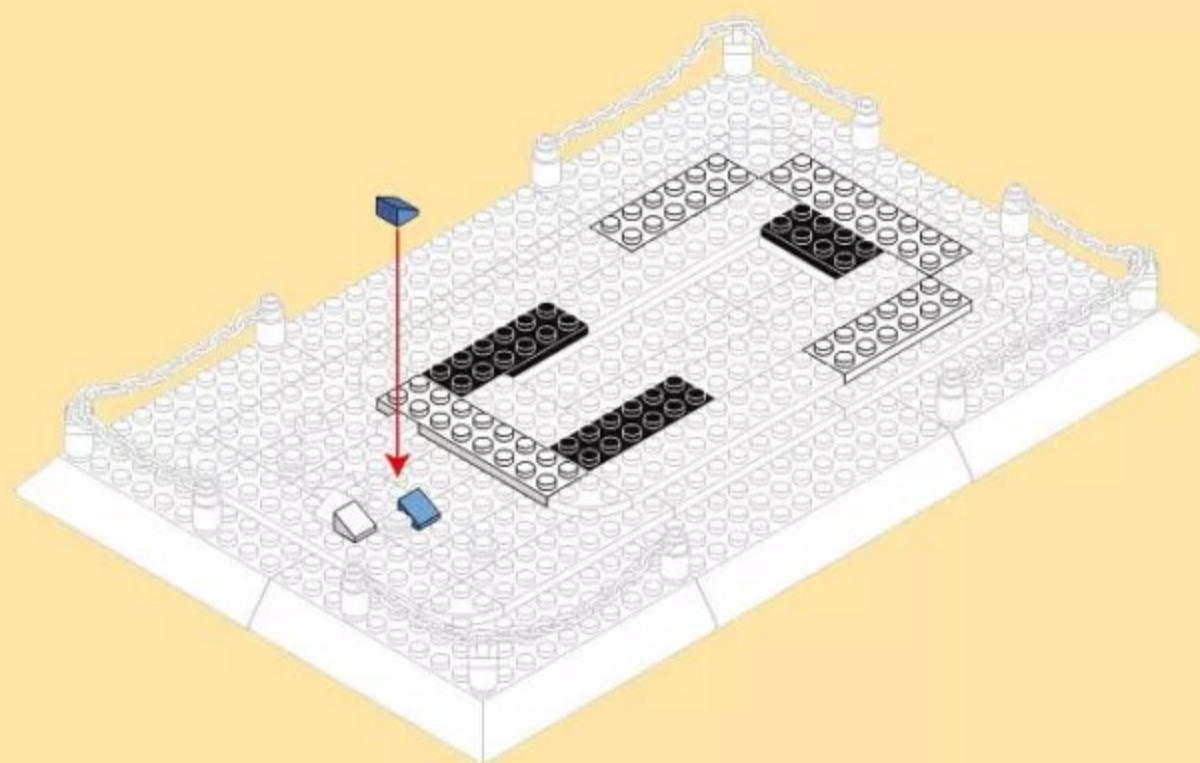

THE MERLION STATUE OF SINGAPORE CITY

Singapore
The world's great architecture

Ages
6+

- Creative Ability
- Family Interaction
- Observation Ability
- Thinking Ability
- Practical Ability

NO.4218
503 PCS

3

4

7

2x10 2x10

x2 x2 x1 x4 x1

x1 x1 x1 x1 x2 x1 x1

8

2x8 2x6 2x6

x2 x2 x2 x1 x2 x1

13

14

19

20

21

x1

x4

x1

22