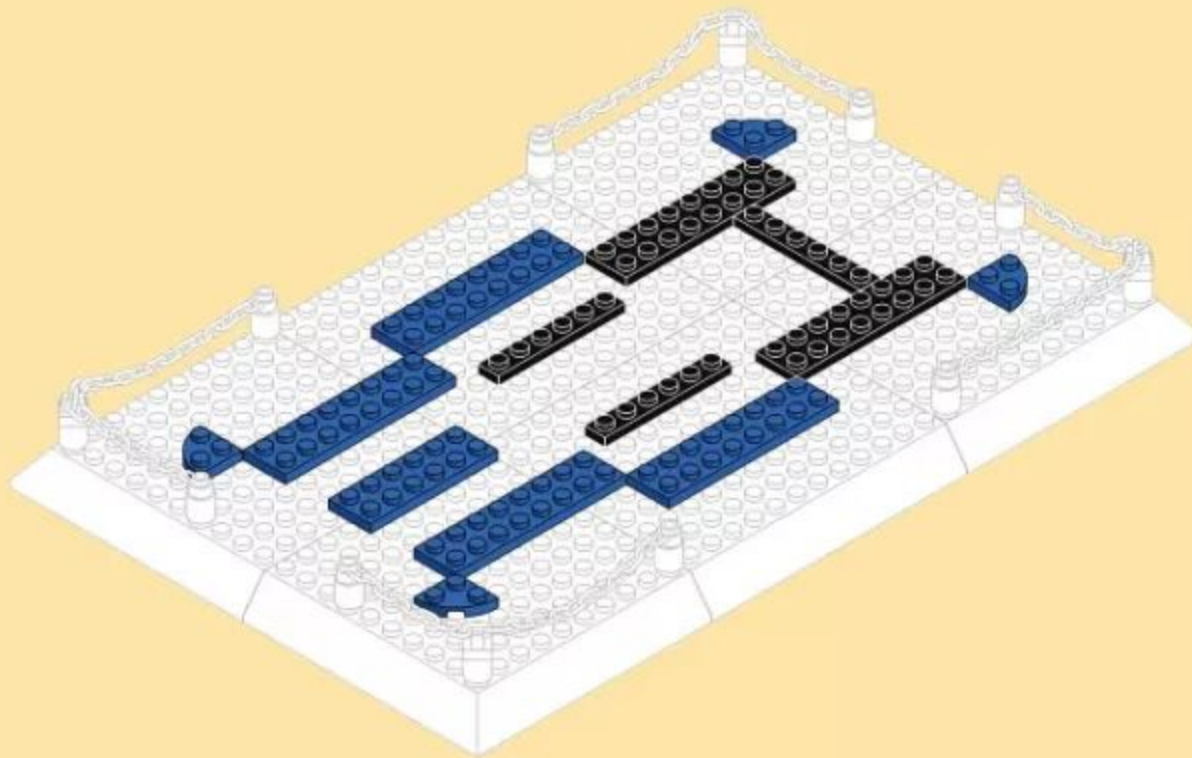

THE MERLION STATUE OF SINGAPORE CITY

Singapore
The world's great architecture

Ages
6+

- Creative Ability
- Family Interaction
- Observation Ability
- Thinking Ability
- Practical Ability

NO.4218
503 PCS

3

4

7

2x10 2x10

x2 x2 x1 x4 x1

x1 x1 x1 x1 x2 x1 x1

8

2x8 2x6 2x6

x2 x2 x2 x1 x2 x1

13