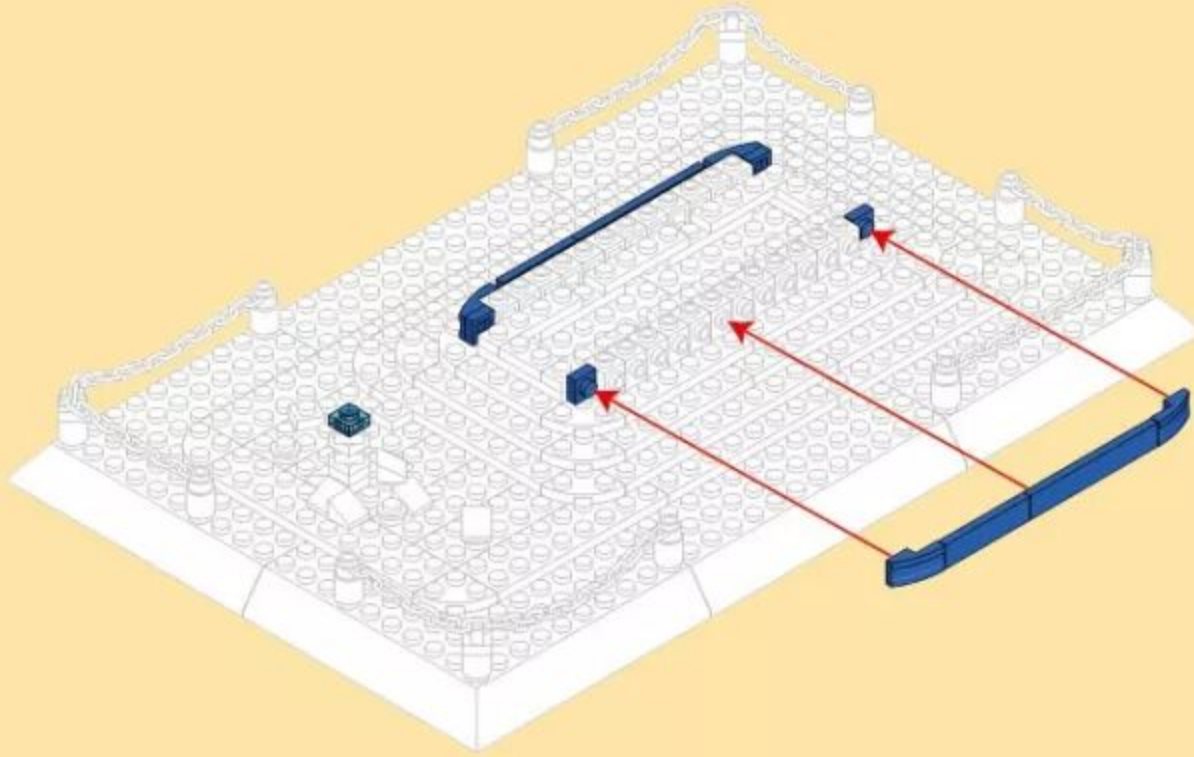

THE MERLION STATUE OF SINGAPORE CITY

Singapore
The world's great architecture

Ages
6+

- Creative Ability
- Family Interaction
- Observation Ability
- Thinking Ability
- Practical Ability

NO.4218
503 PCS

3

4

7

2x10 2x10

x2 x2 x1 x4 x1

x1 x1 x1 x1 x2 x1 x1

8

2x8 2x6 2x6

x2 x2 x2 x1 x2 x1

13

14

19

20

21

x1

x4

x1

22