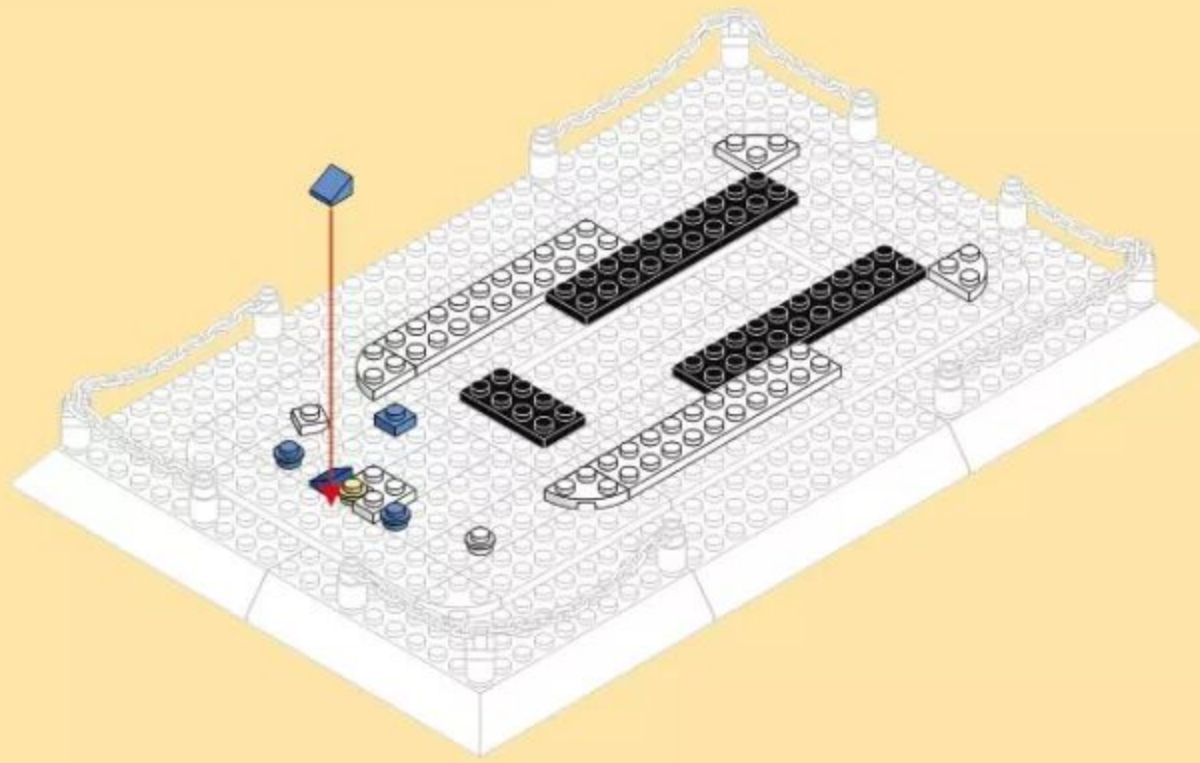

THE MERLION STATUE OF SINGAPORE CITY

Singapore
The world's great architecture

Ages
6+

- Creative Ability
- Family Interaction
- Observation Ability
- Thinking Ability
- Practical Ability

NO.4218
503 PCS

3

4

7

2x10 2x10

x2 x2 x1 x4 x1

x1 x1 x1 x1 x2 x1 x1

8

2x8 2x6 2x6

x2 x2 x2 x1 x2 x1

13

14

19

20

21

x1

x4

x1

22