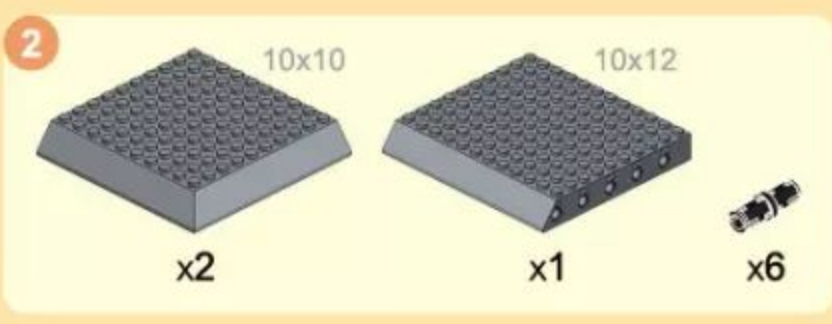

THE MERLION STATUE OF SINGAPORE CITY

Singapore
The world's great architecture

Ages
6+

- Creative Ability
- Family Interaction
- Observation Ability
- Thinking Ability
- Practical Ability

NO.4218
503 PCS

3

4

7

2x10 2x10

x2 x2 x1 x4 x1

x1 x1 x1 x1 x2 x1 x1

8

2x8 2x6 2x6

x2 x2 x2 x1 x2 x1

13