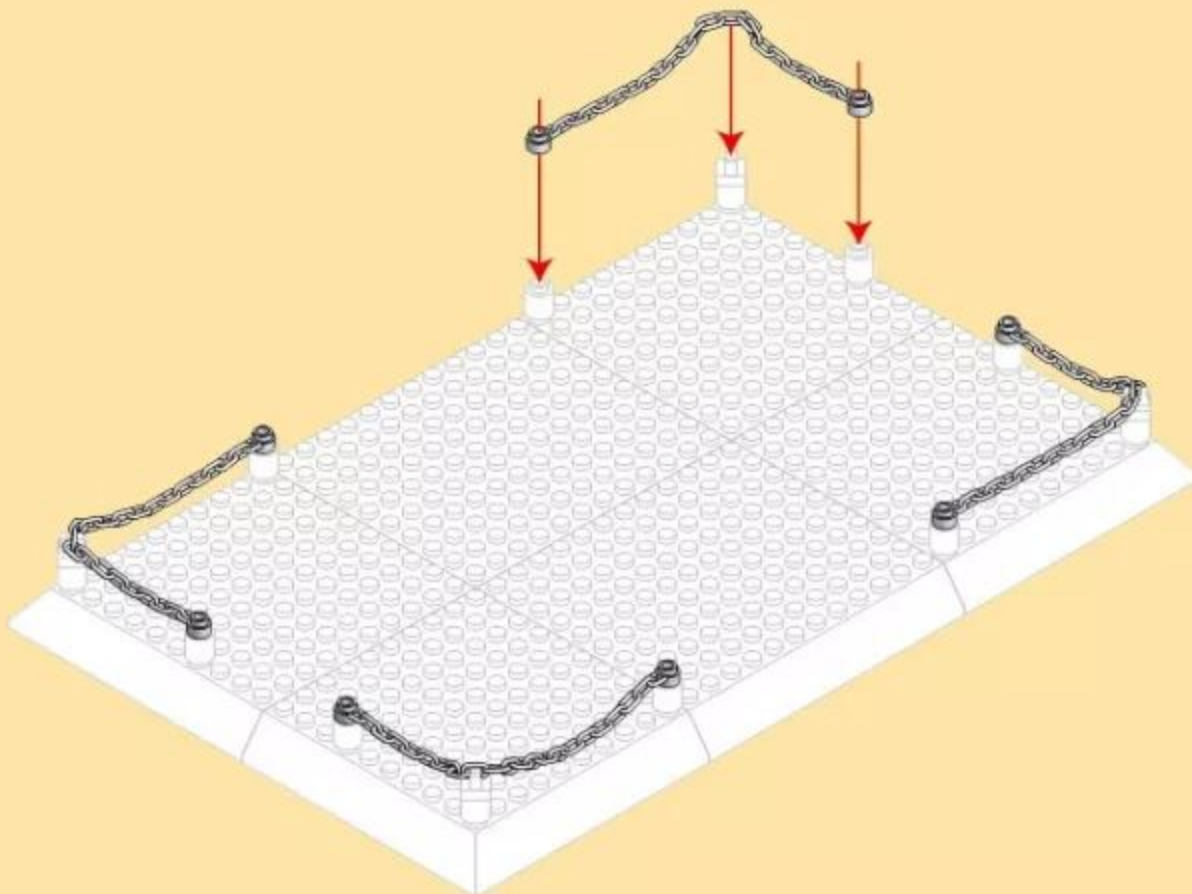

THE MERLION STATUE OF SINGAPORE CITY

Singapore
The world's great architecture

Ages
6+

- Creative Ability
- Family Interaction
- Observation Ability
- Thinking Ability
- Practical Ability

NO.4218
503 PCS

3

4