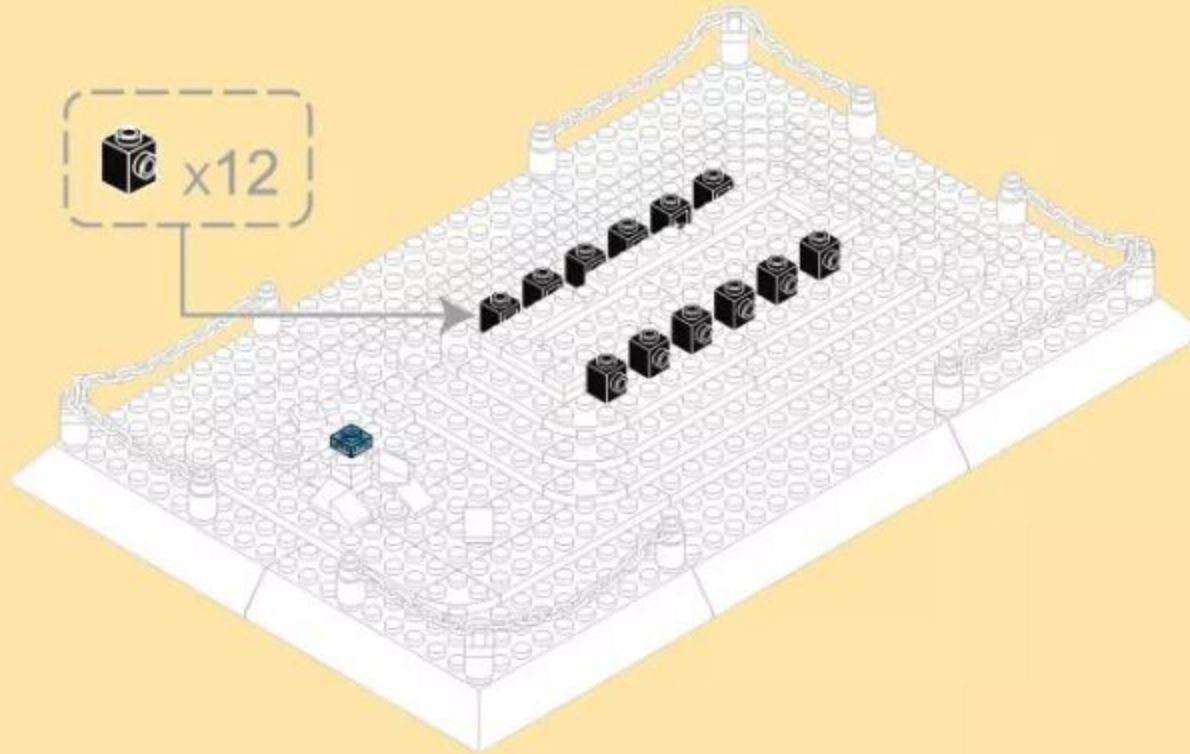

THE MERLION STATUE OF SINGAPORE CITY

Singapore
The world's great architecture

Ages
6+

- Creative Ability
- Family Interaction
- Observation Ability
- Thinking Ability
- Practical Ability

NO.4218
503 PCS

3

4

7

2x10 2x10

x2 x2 x1 x4 x1

x1 x1 x1 x1 x2 x1 x1

8

2x8 2x6 2x6

x2 x2 x2 x1 x2 x1

13