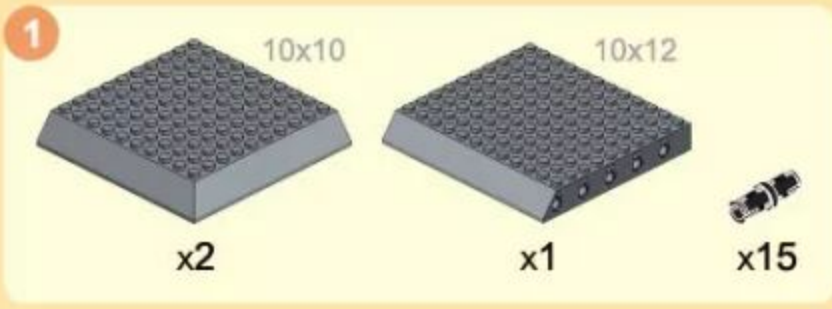

THE MERLION STATUE OF SINGAPORE CITY

Singapore
The world's great architecture

Ages
6+

- Creative Ability
- Family Interaction
- Observation Ability
- Thinking Ability
- Practical Ability

NO.4218
503 PCS

3

4

7

2x10 2x10

x2 x2 x1 x4 x1

x1 x1 x1 x1 x2 x1 x1

8

2x8 2x6 2x6

x2 x2 x2 x1 x2 x1

13