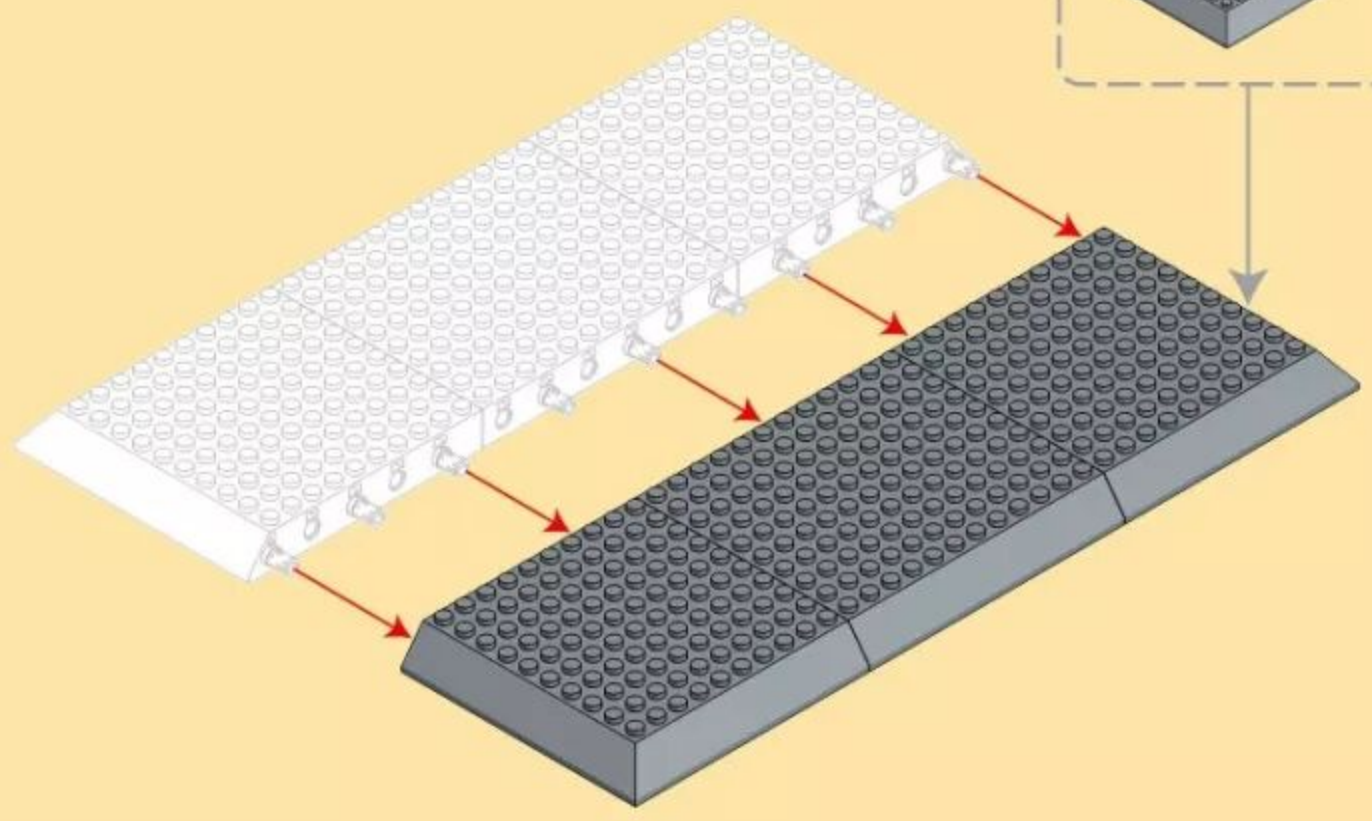

THE MERLION STATUE OF SINGAPORE CITY

Singapore
The world's great architecture

Ages
6+

- Creative Ability
- Family Interaction
- Observation Ability
- Thinking Ability
- Practical Ability

NO.4218
503 PCS

3

4