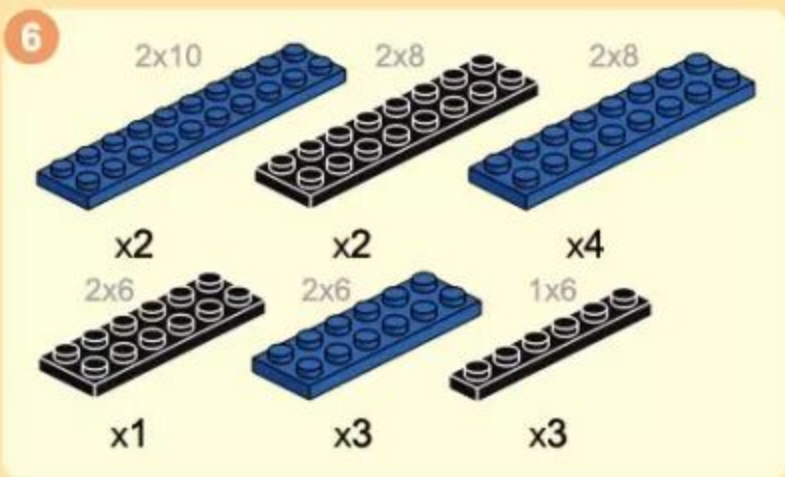

THE MERLION STATUE OF SINGAPORE CITY

Singapore
The world's great architecture

Ages
6+

- Creative Ability
- Family Interaction
- Observation Ability
- Thinking Ability
- Practical Ability

NO.4218
503 PCS

3

4

7

2x10 2x10

x2 x2 x1 x4 x1

x1 x1 x1 x1 x2 x1 x1

8

2x8 2x6 2x6

x2 x2 x2 x1 x2 x1

13