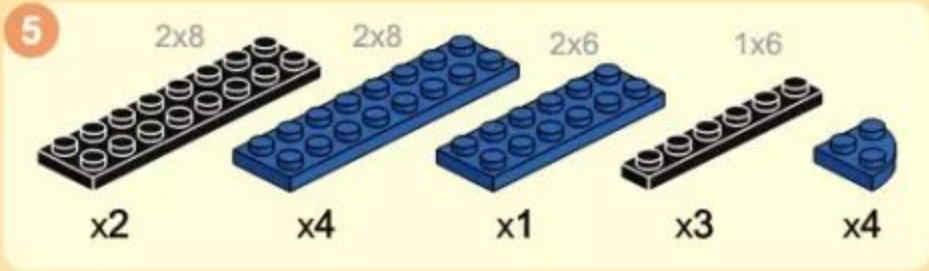

THE MERLION STATUE OF SINGAPORE CITY

Singapore
The world's great architecture

Ages
6+

- Creative Ability
- Family Interaction
- Observation Ability
- Thinking Ability
- Practical Ability

NO.4218
503 PCS

3

4

7

2x10 2x10

x2 x2 x1 x4 x1

x1 x1 x1 x1 x2 x1 x1

8

2x8 2x6 2x6

x2 x2 x2 x1 x2 x1

13