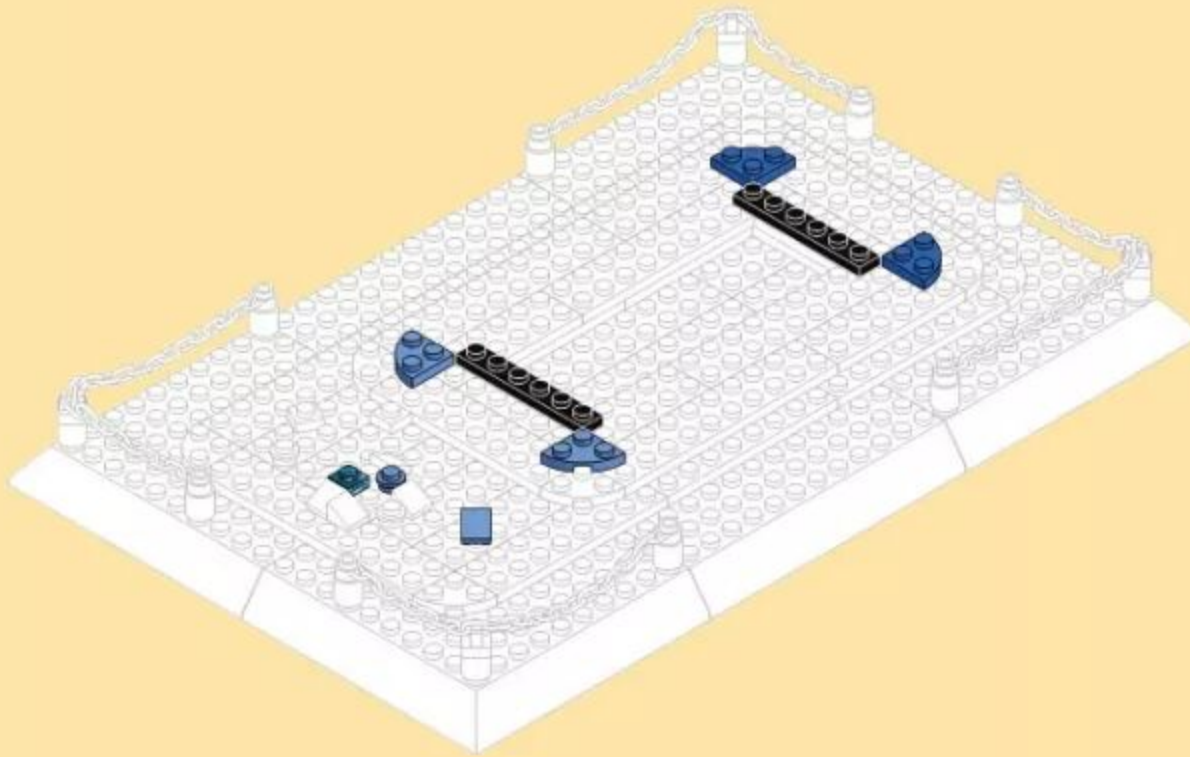

THE MERLION STATUE OF SINGAPORE CITY

Singapore
The world's great architecture

Ages
6+

- Creative Ability
- Family Interaction
- Observation Ability
- Thinking Ability
- Practical Ability

NO.4218
503 PCS

3

4

7

2x10 2x10

x2 x2 x1 x4 x1

x1 x1 x1 x1 x2 x1 x1

8

2x8 2x6 2x6

x2 x2 x2 x1 x2 x1

13