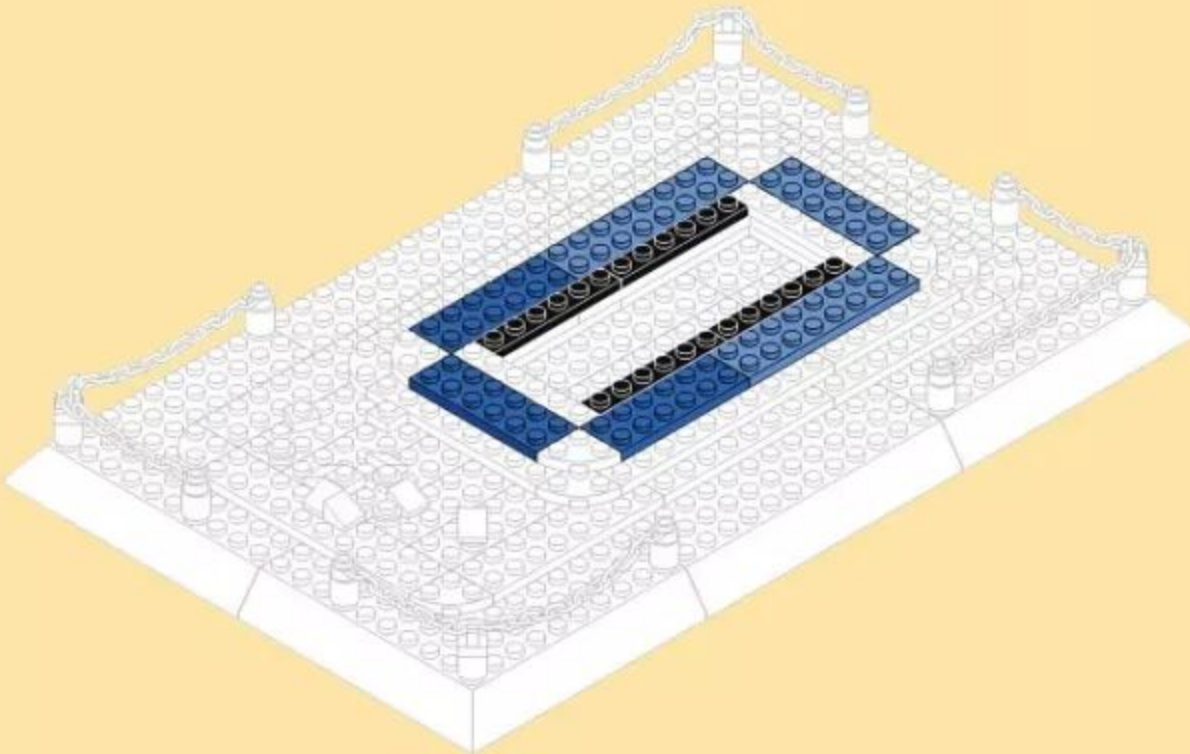

THE MERLION STATUE OF SINGAPORE CITY

Singapore
The world's great architecture

Ages
6+

- Creative Ability
- Family Interaction
- Observation Ability
- Thinking Ability
- Practical Ability

NO.4218
503 PCS

3

4

7

2x10 2x10

x2 x2 x1 x4 x1

x1 x1 x1 x1 x2 x1 x1

8

2x8 2x6 2x6

x2 x2 x2 x1 x2 x1

13