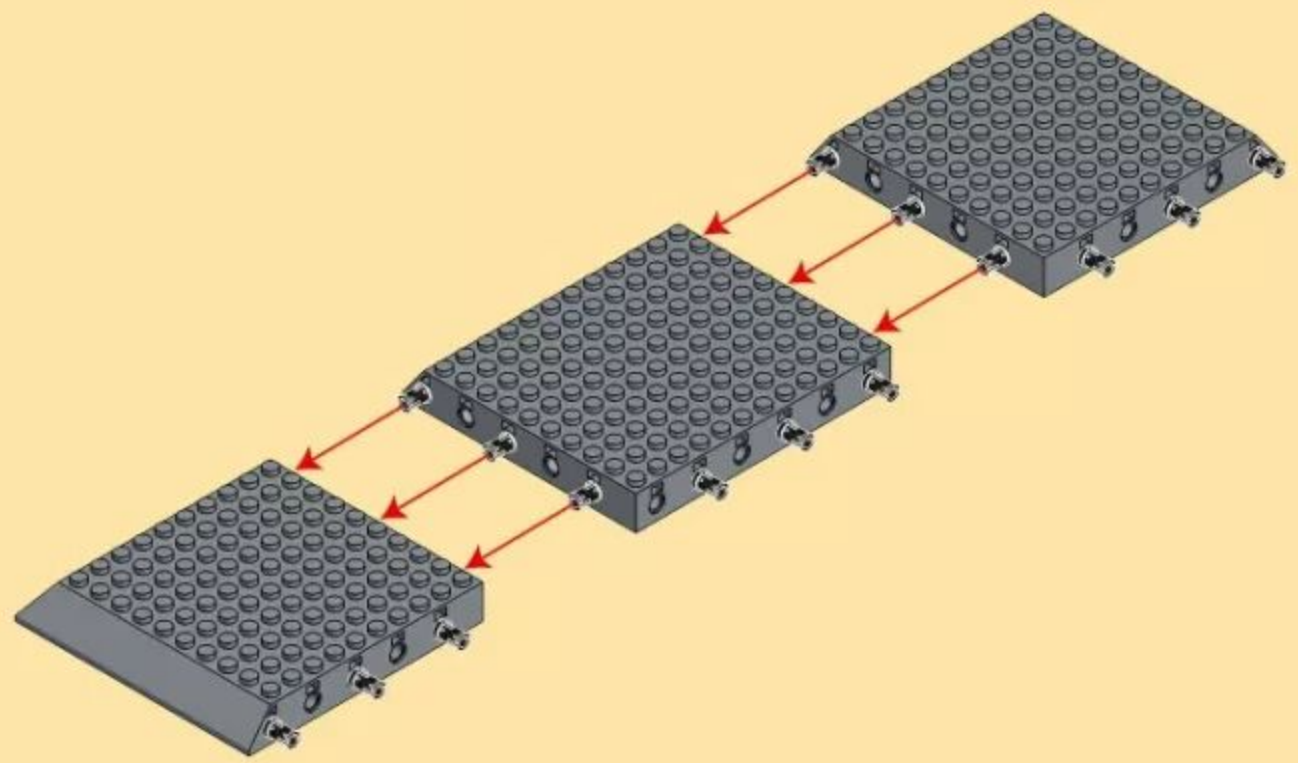

THE MERLION STATUE OF SINGAPORE CITY

Singapore
The world's great architecture

Ages
6+

- Creative Ability
- Family Interaction
- Observation Ability
- Thinking Ability
- Practical Ability

NO.4218
503 PCS

3

4