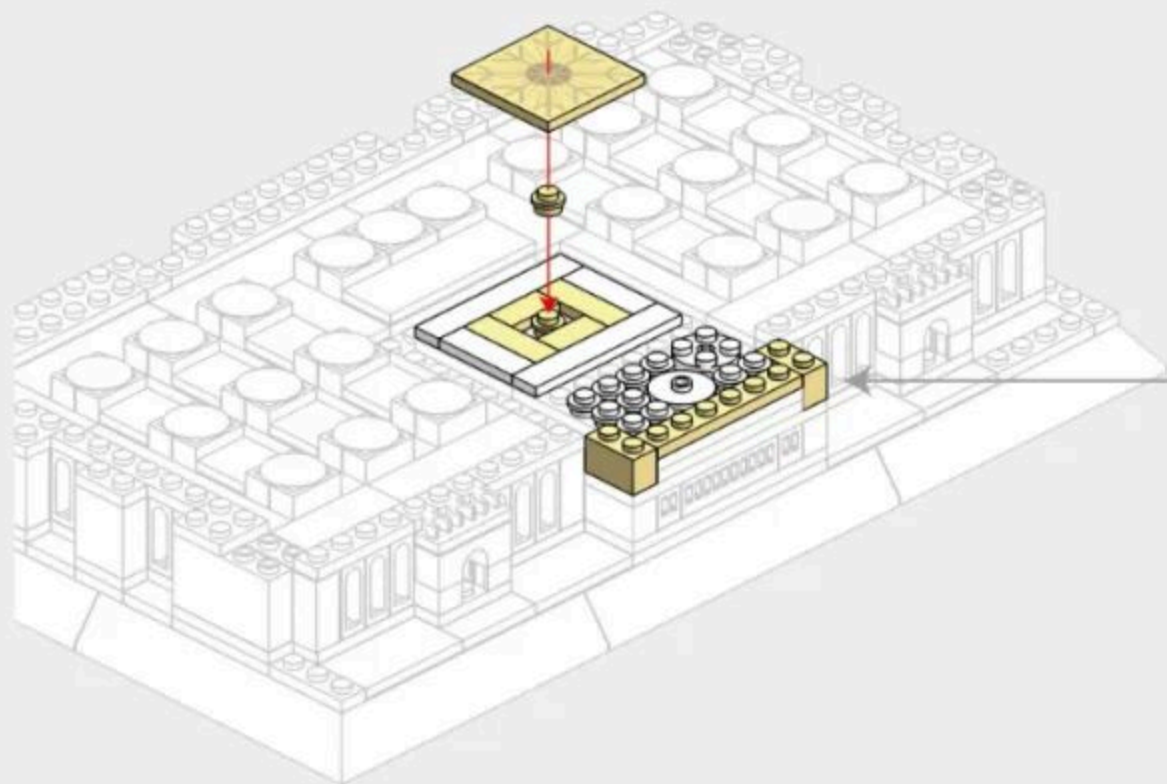

The modern-day mosque is situated on a rectangular plot and is two stories tall. The Ottoman prayer hall, which is the oldest part of the mosque, lies towards the south. It has a flat paved roof topped with 27 sliding domes on square bases. Holes pierced into the base of each dome illuminate the interior when the domes are closed. The sliding roof is closed during the afternoon prayer (Dhuhr) to protect the visitors. When the domes slide out on metal tracks to shade areas of the roof, they create light wells for the prayer hall. At these times, the courtyard of the Ottoman mosque is also shaded with umbrellas affixed to freestanding columns. The roof is accessed by stairs and escalators. The paved area around the mosque is also used for prayer, equipped with umbrella tents.

2-1

2-2

2-3

x42

x21

2-4

2-5

2-6