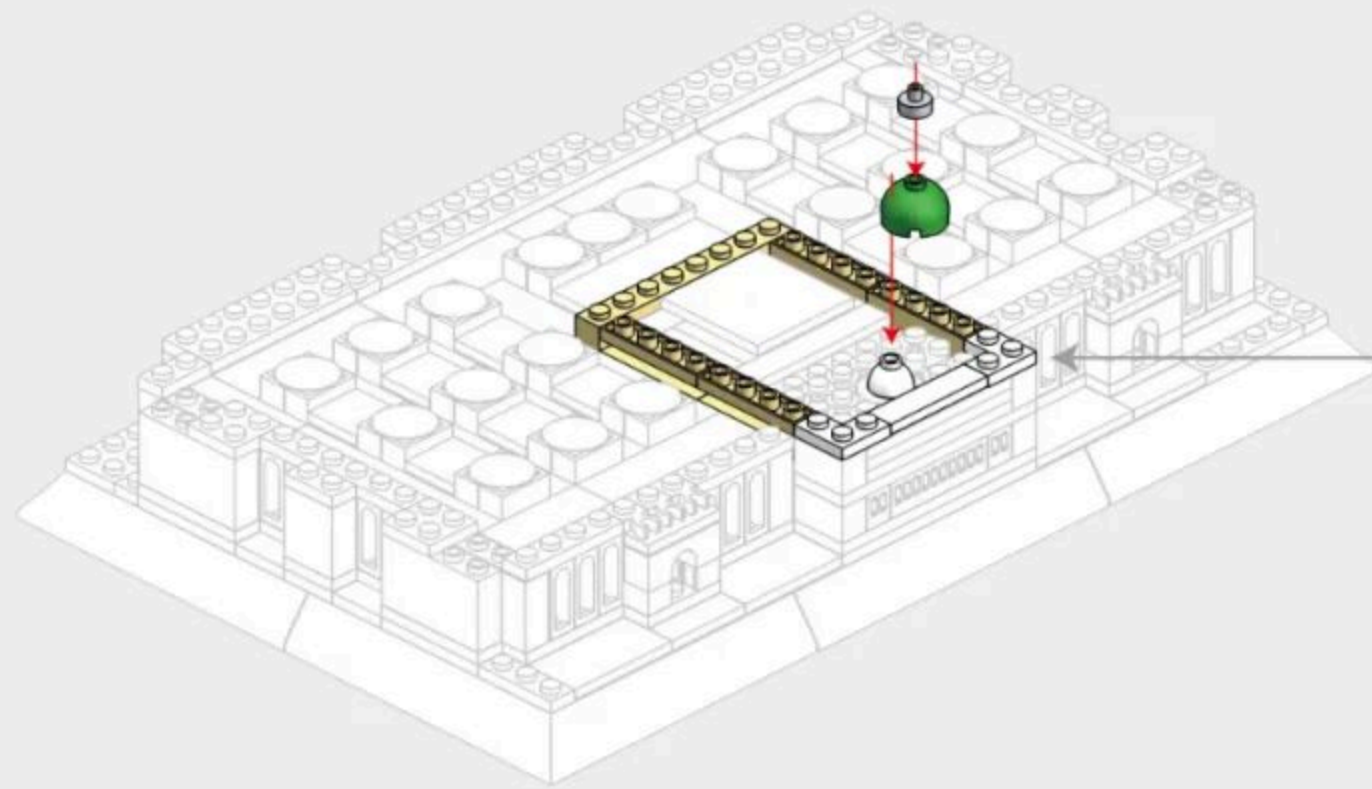

The modern-day mosque is situated on a rectangular plot and is two stories tall. The Ottoman prayer hall, which is the oldest part of the mosque, lies towards the south. It has a flat paved roof topped with 27 sliding domes on square bases. Holes pierced into the base of each dome illuminate the interior when the domes are closed. The sliding roof is closed during the afternoon prayer (Dhuhr) to protect the visitors. When the domes slide out on metal tracks to shade areas of the roof, they create light wells for the prayer hall. At these times, the courtyard of the Ottoman mosque is also shaded with umbrellas affixed to freestanding columns. The roof is accessed by stairs and escalators. The paved area around the mosque is also used for prayer, equipped with umbrella tents.

2-1

2-2

2-3

x42

x21

2-4

2-5

2-6