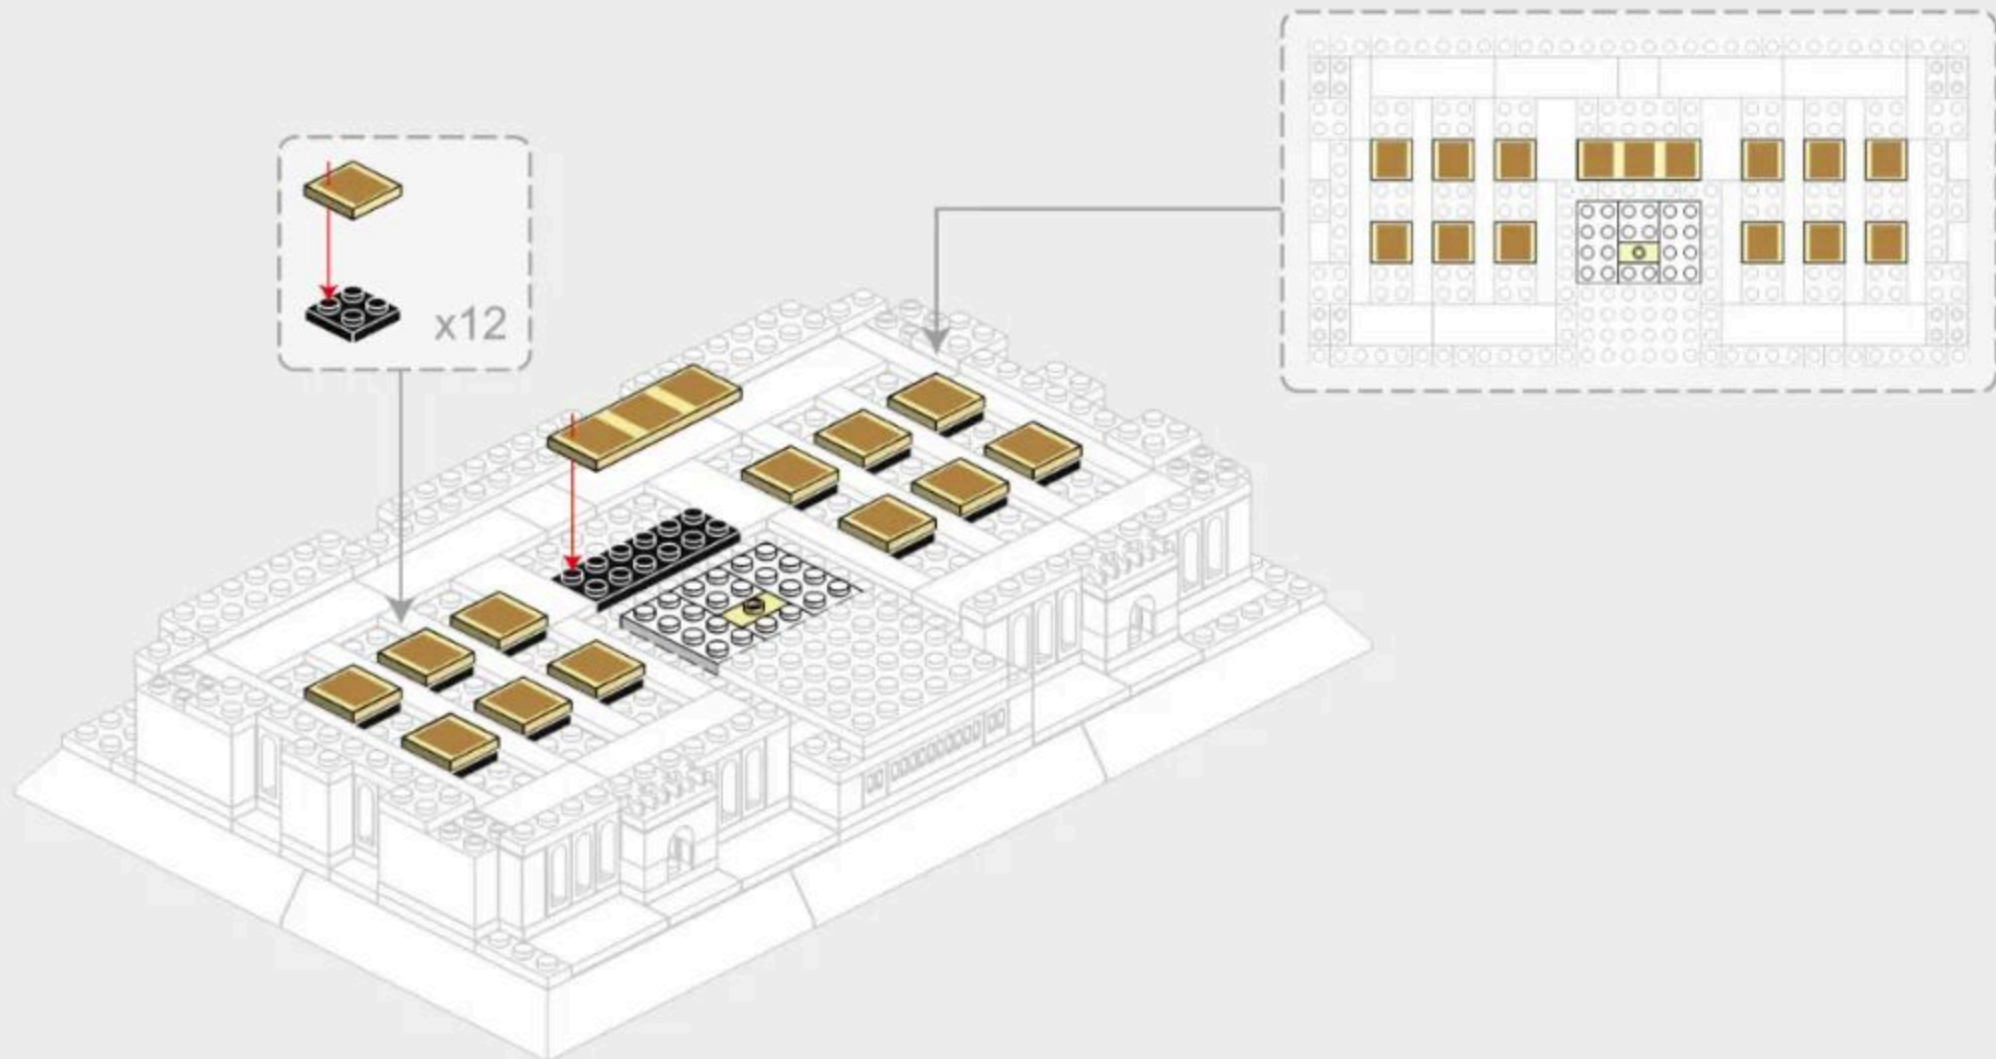

The modern-day mosque is situated on a rectangular plot and is two stories tall. The Ottoman prayer hall, which is the oldest part of the mosque, lies towards the south. It has a flat paved roof topped with 27 sliding domes on square bases. Holes pierced into the base of each dome illuminate the interior when the domes are closed. The sliding roof is closed during the afternoon prayer (Dhuhr) to protect the visitors. When the domes slide out on metal tracks to shade areas of the roof, they create light wells for the prayer hall. At these times, the courtyard of the Ottoman mosque is also shaded with umbrellas affixed to freestanding columns. The roof is accessed by stairs and escalators. The paved area around the mosque is also used for prayer, equipped with umbrella tents.

1-6

1-7

1-8

1-10

1-11

1-13

1-14

211 PCS

2-1

2-2

2-3

x42

x21

2-4

2-5

2-6