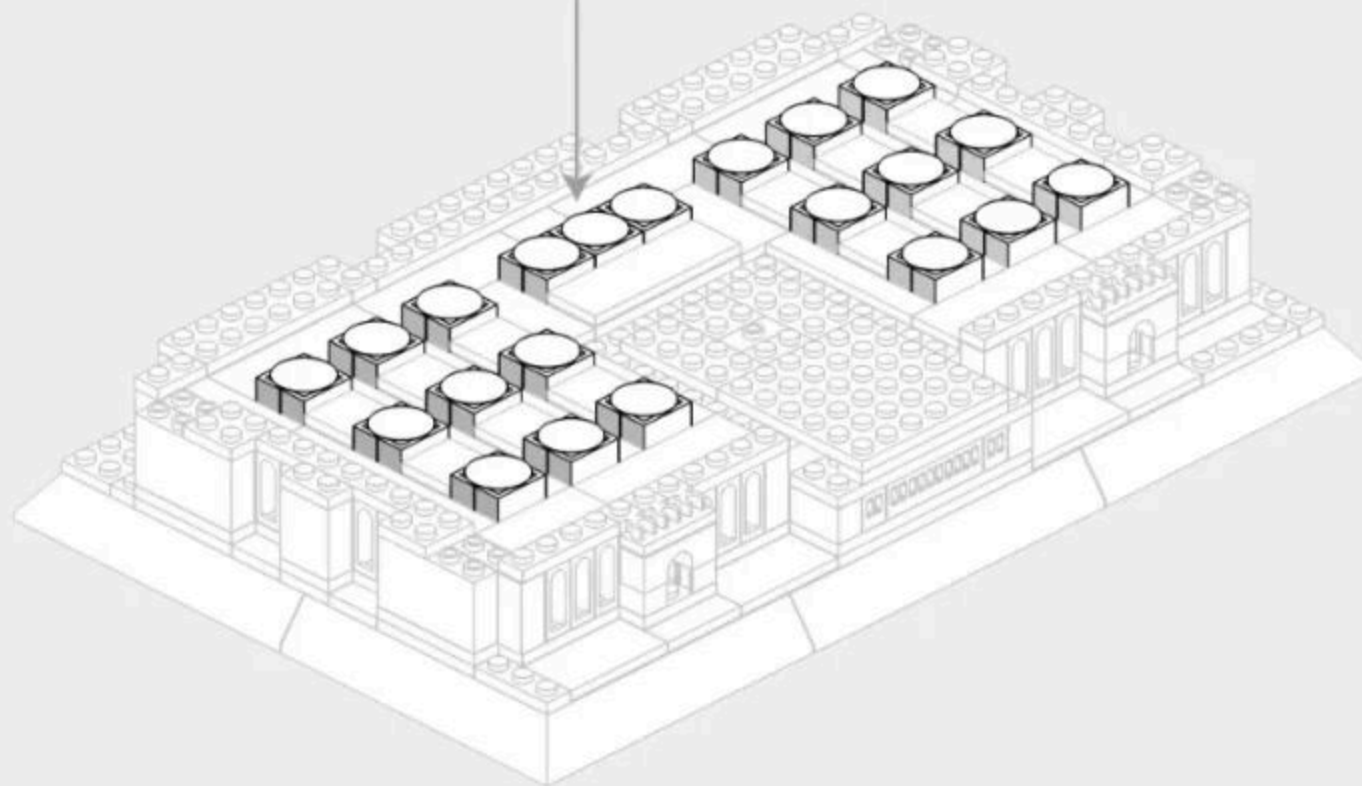

The modern-day mosque is situated on a rectangular plot and is two stories tall. The Ottoman prayer hall, which is the oldest part of the mosque, lies towards the south. It has a flat paved roof topped with 27 sliding domes on square bases. Holes pierced into the base of each dome illuminate the interior when the domes are closed. The sliding roof is closed during the afternoon prayer (Dhuhr) to protect the visitors. When the domes slide out on metal tracks to shade areas of the roof, they create light wells for the prayer hall. At these times, the courtyard of the Ottoman mosque is also shaded with umbrellas affixed to freestanding columns. The roof is accessed by stairs and escalators. The paved area around the mosque is also used for prayer, equipped with umbrella tents.

2-1

2-2

2-3

x42

x21

2-4

2-5

2-6