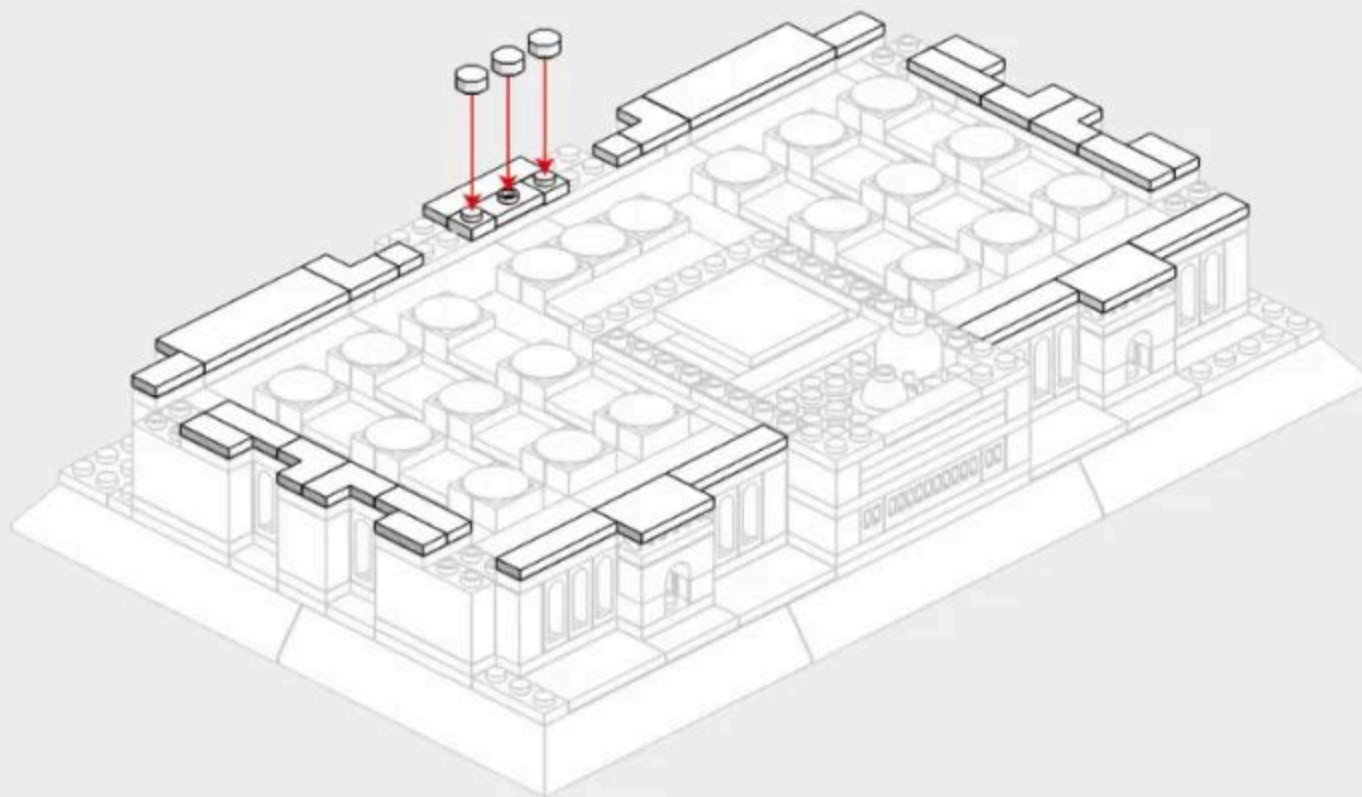

The modern-day mosque is situated on a rectangular plot and is two stories tall. The Ottoman prayer hall, which is the oldest part of the mosque, lies towards the south. It has a flat paved roof topped with 27 sliding domes on square bases. Holes pierced into the base of each dome illuminate the interior when the domes are closed. The sliding roof is closed during the afternoon prayer (Dhuhr) to protect the visitors. When the domes slide out on metal tracks to shade areas of the roof, they create light wells for the prayer hall. At these times, the courtyard of the Ottoman mosque is also shaded with umbrellas affixed to freestanding columns. The roof is accessed by stairs and escalators. The paved area around the mosque is also used for prayer, equipped with umbrella tents.

2-1

2-2

2-3

x42

x21

2-4

2-5

2-6