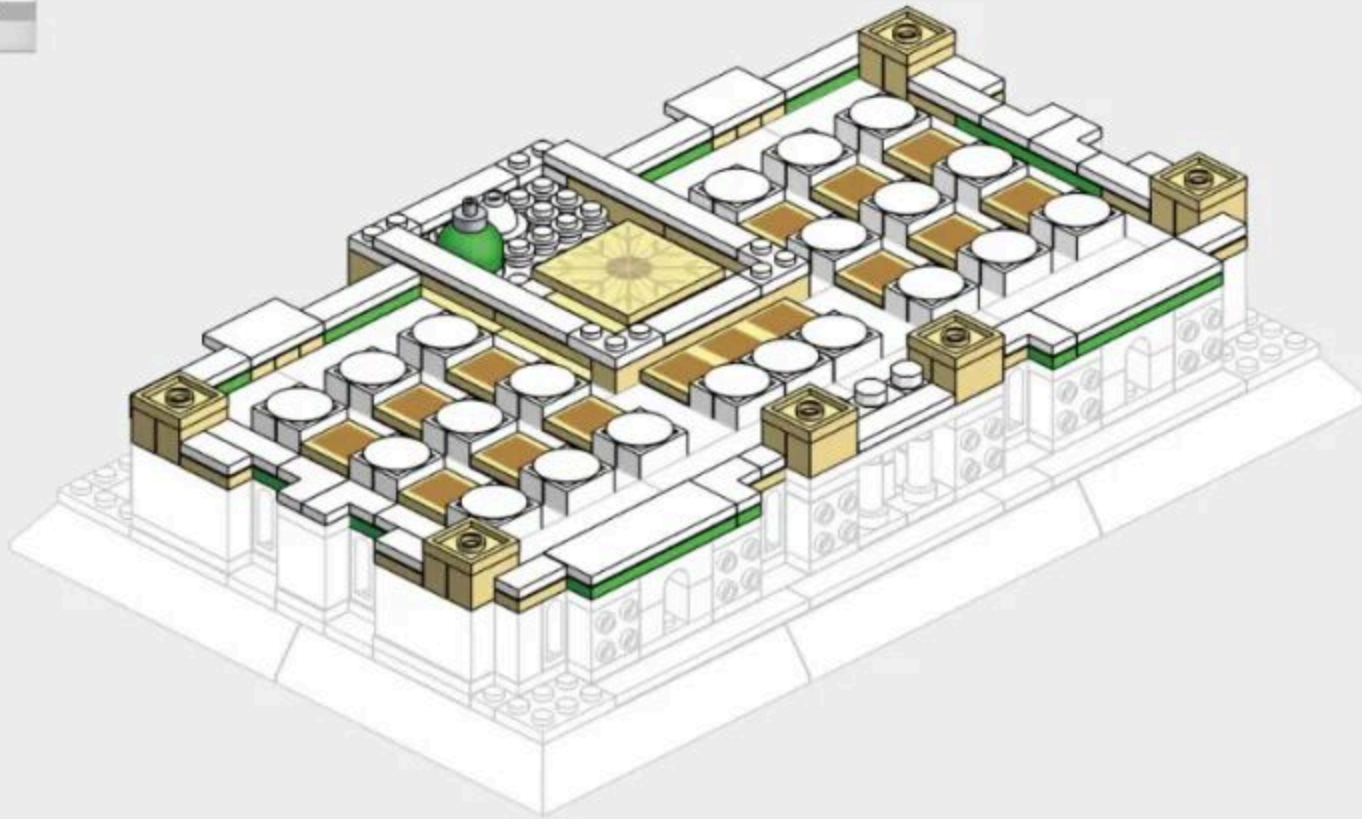

The modern-day mosque is situated on a rectangular plot and is two stories tall. The Ottoman prayer hall, which is the oldest part of the mosque, lies towards the south. It has a flat paved roof topped with 27 sliding domes on square bases. Holes pierced into the base of each dome illuminate the interior when the domes are closed. The sliding roof is closed during the afternoon prayer (Dhuhr) to protect the visitors. When the domes slide out on metal tracks to shade areas of the roof, they create light wells for the prayer hall. At these times, the courtyard of the Ottoman mosque is also shaded with umbrellas affixed to freestanding columns. The roof is accessed by stairs and escalators. The paved area around the mosque is also used for prayer, equipped with umbrella tents.

1-6

1-7

1-8

1-10

1-11

1-13

1-14

211 PCS

2-1

2-2

2-3

x42

x21

2-4

2-5

2-6