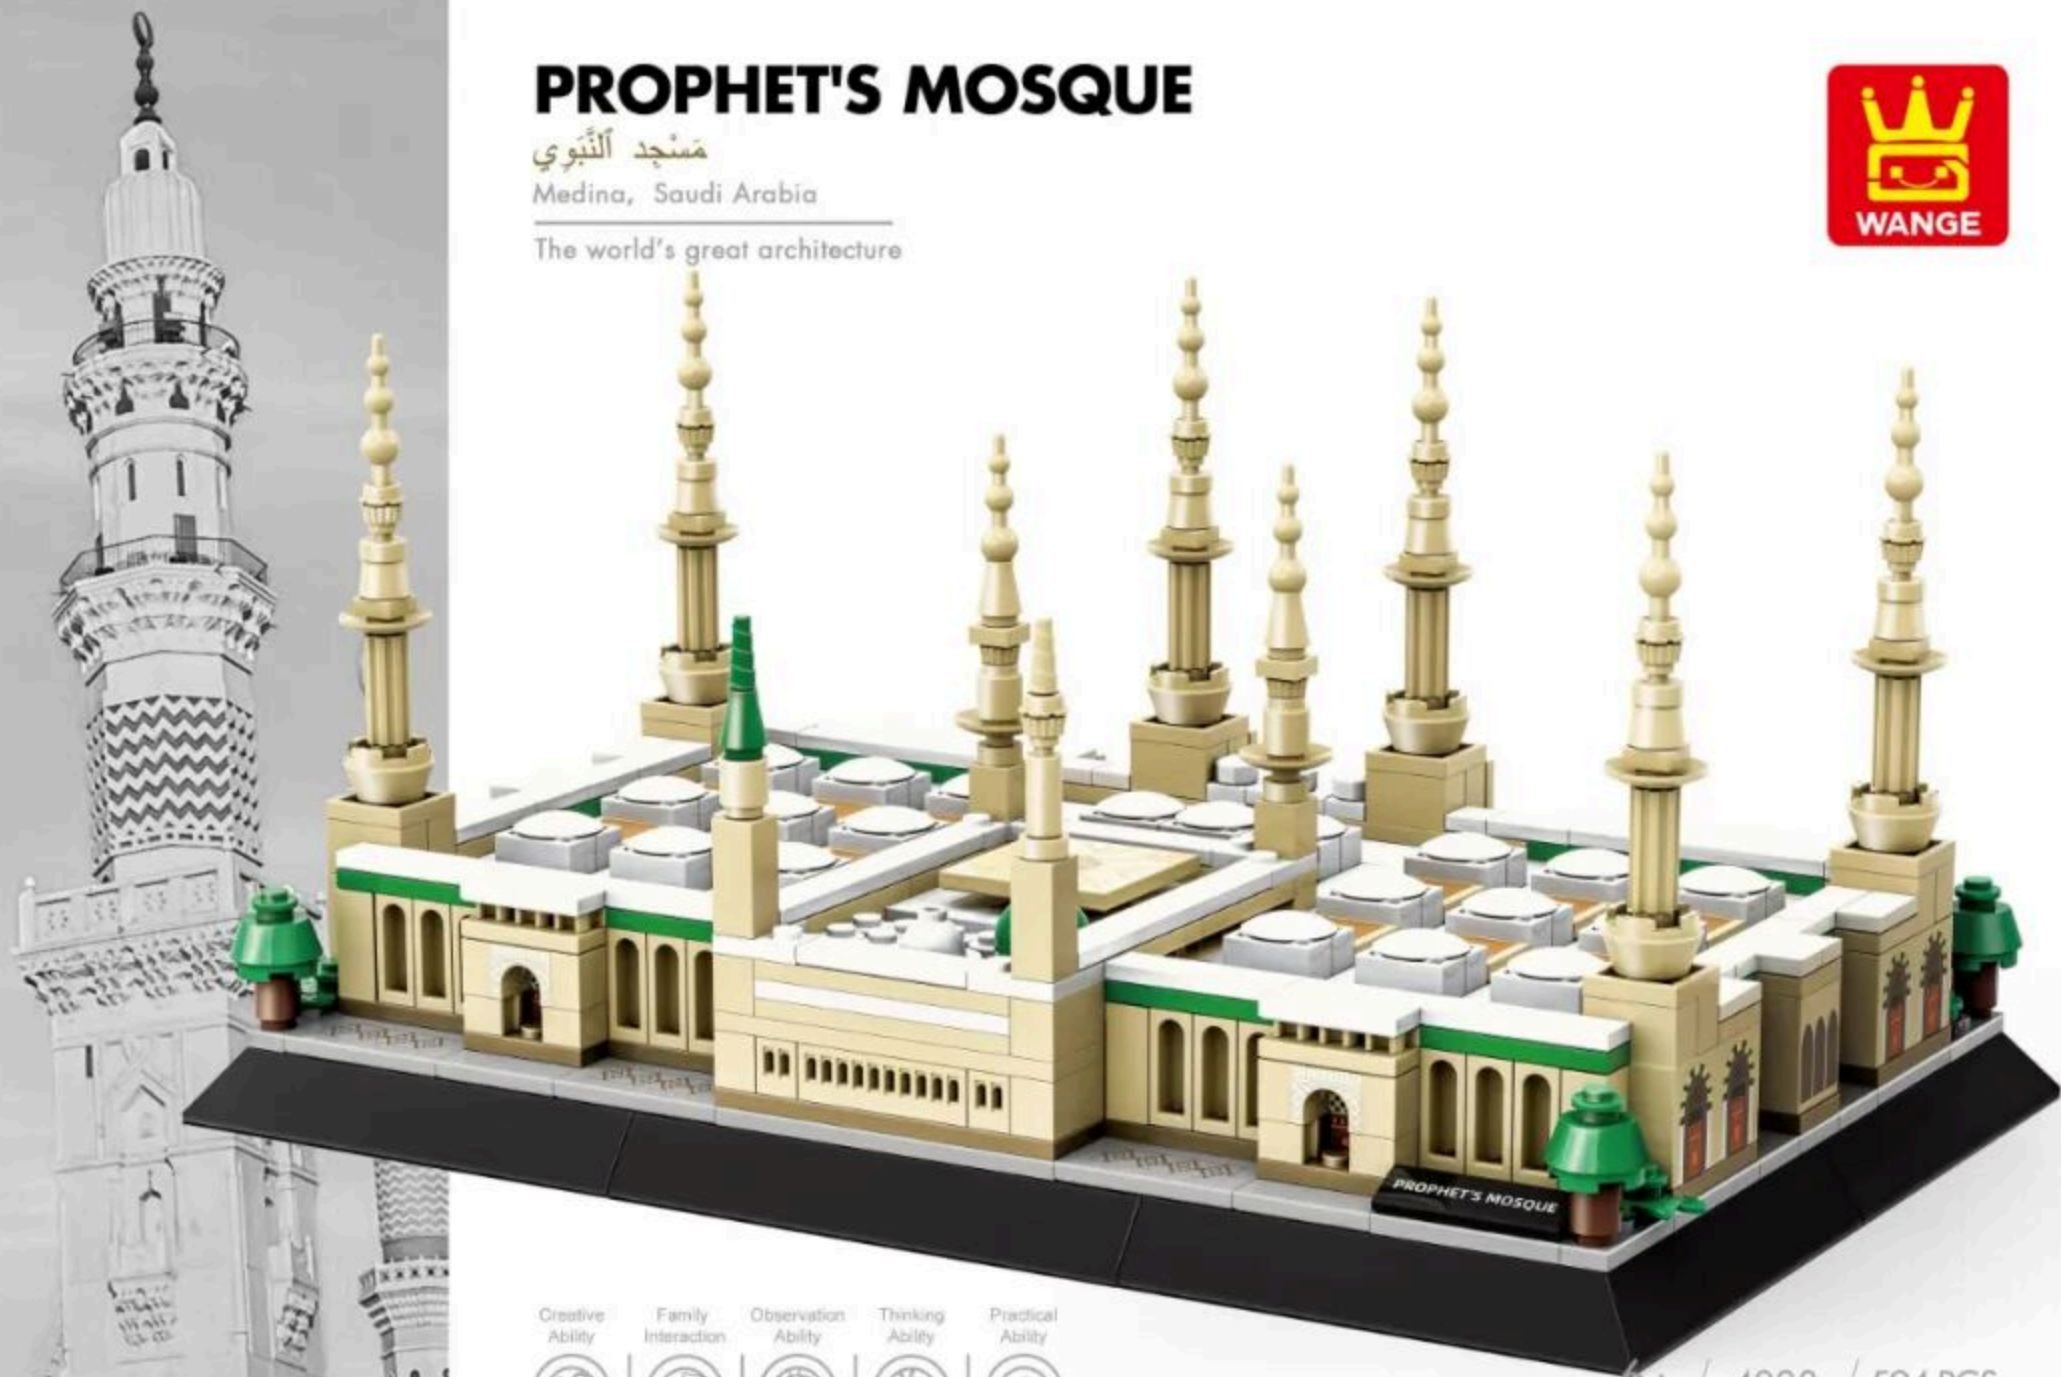

PROPHET'S MOSQUE

مَسْجِدُ النَّبِيِّ

Medina, Saudi Arabia

The world's great architecture

- Creative Ability
- Family Interaction
- Observation Ability
- Thinking Ability
- Practical Ability

6+ / 4228 / 594 PCS
Suitable Age / Product Number / Parts Total