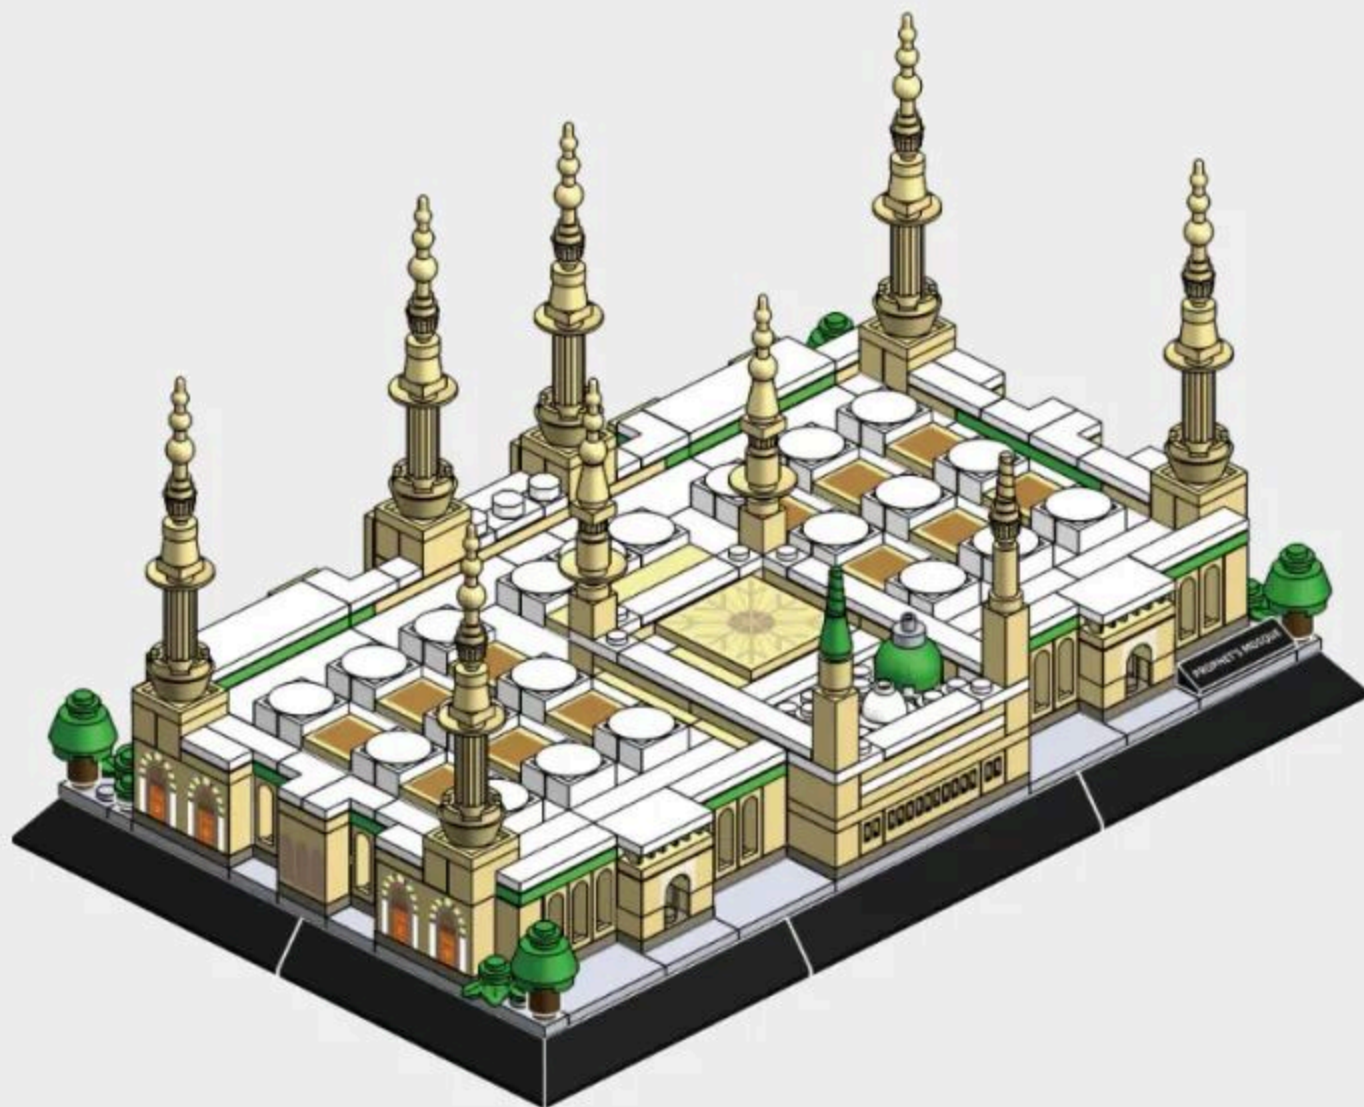

3-7

扫一扫
了解产品更多信息