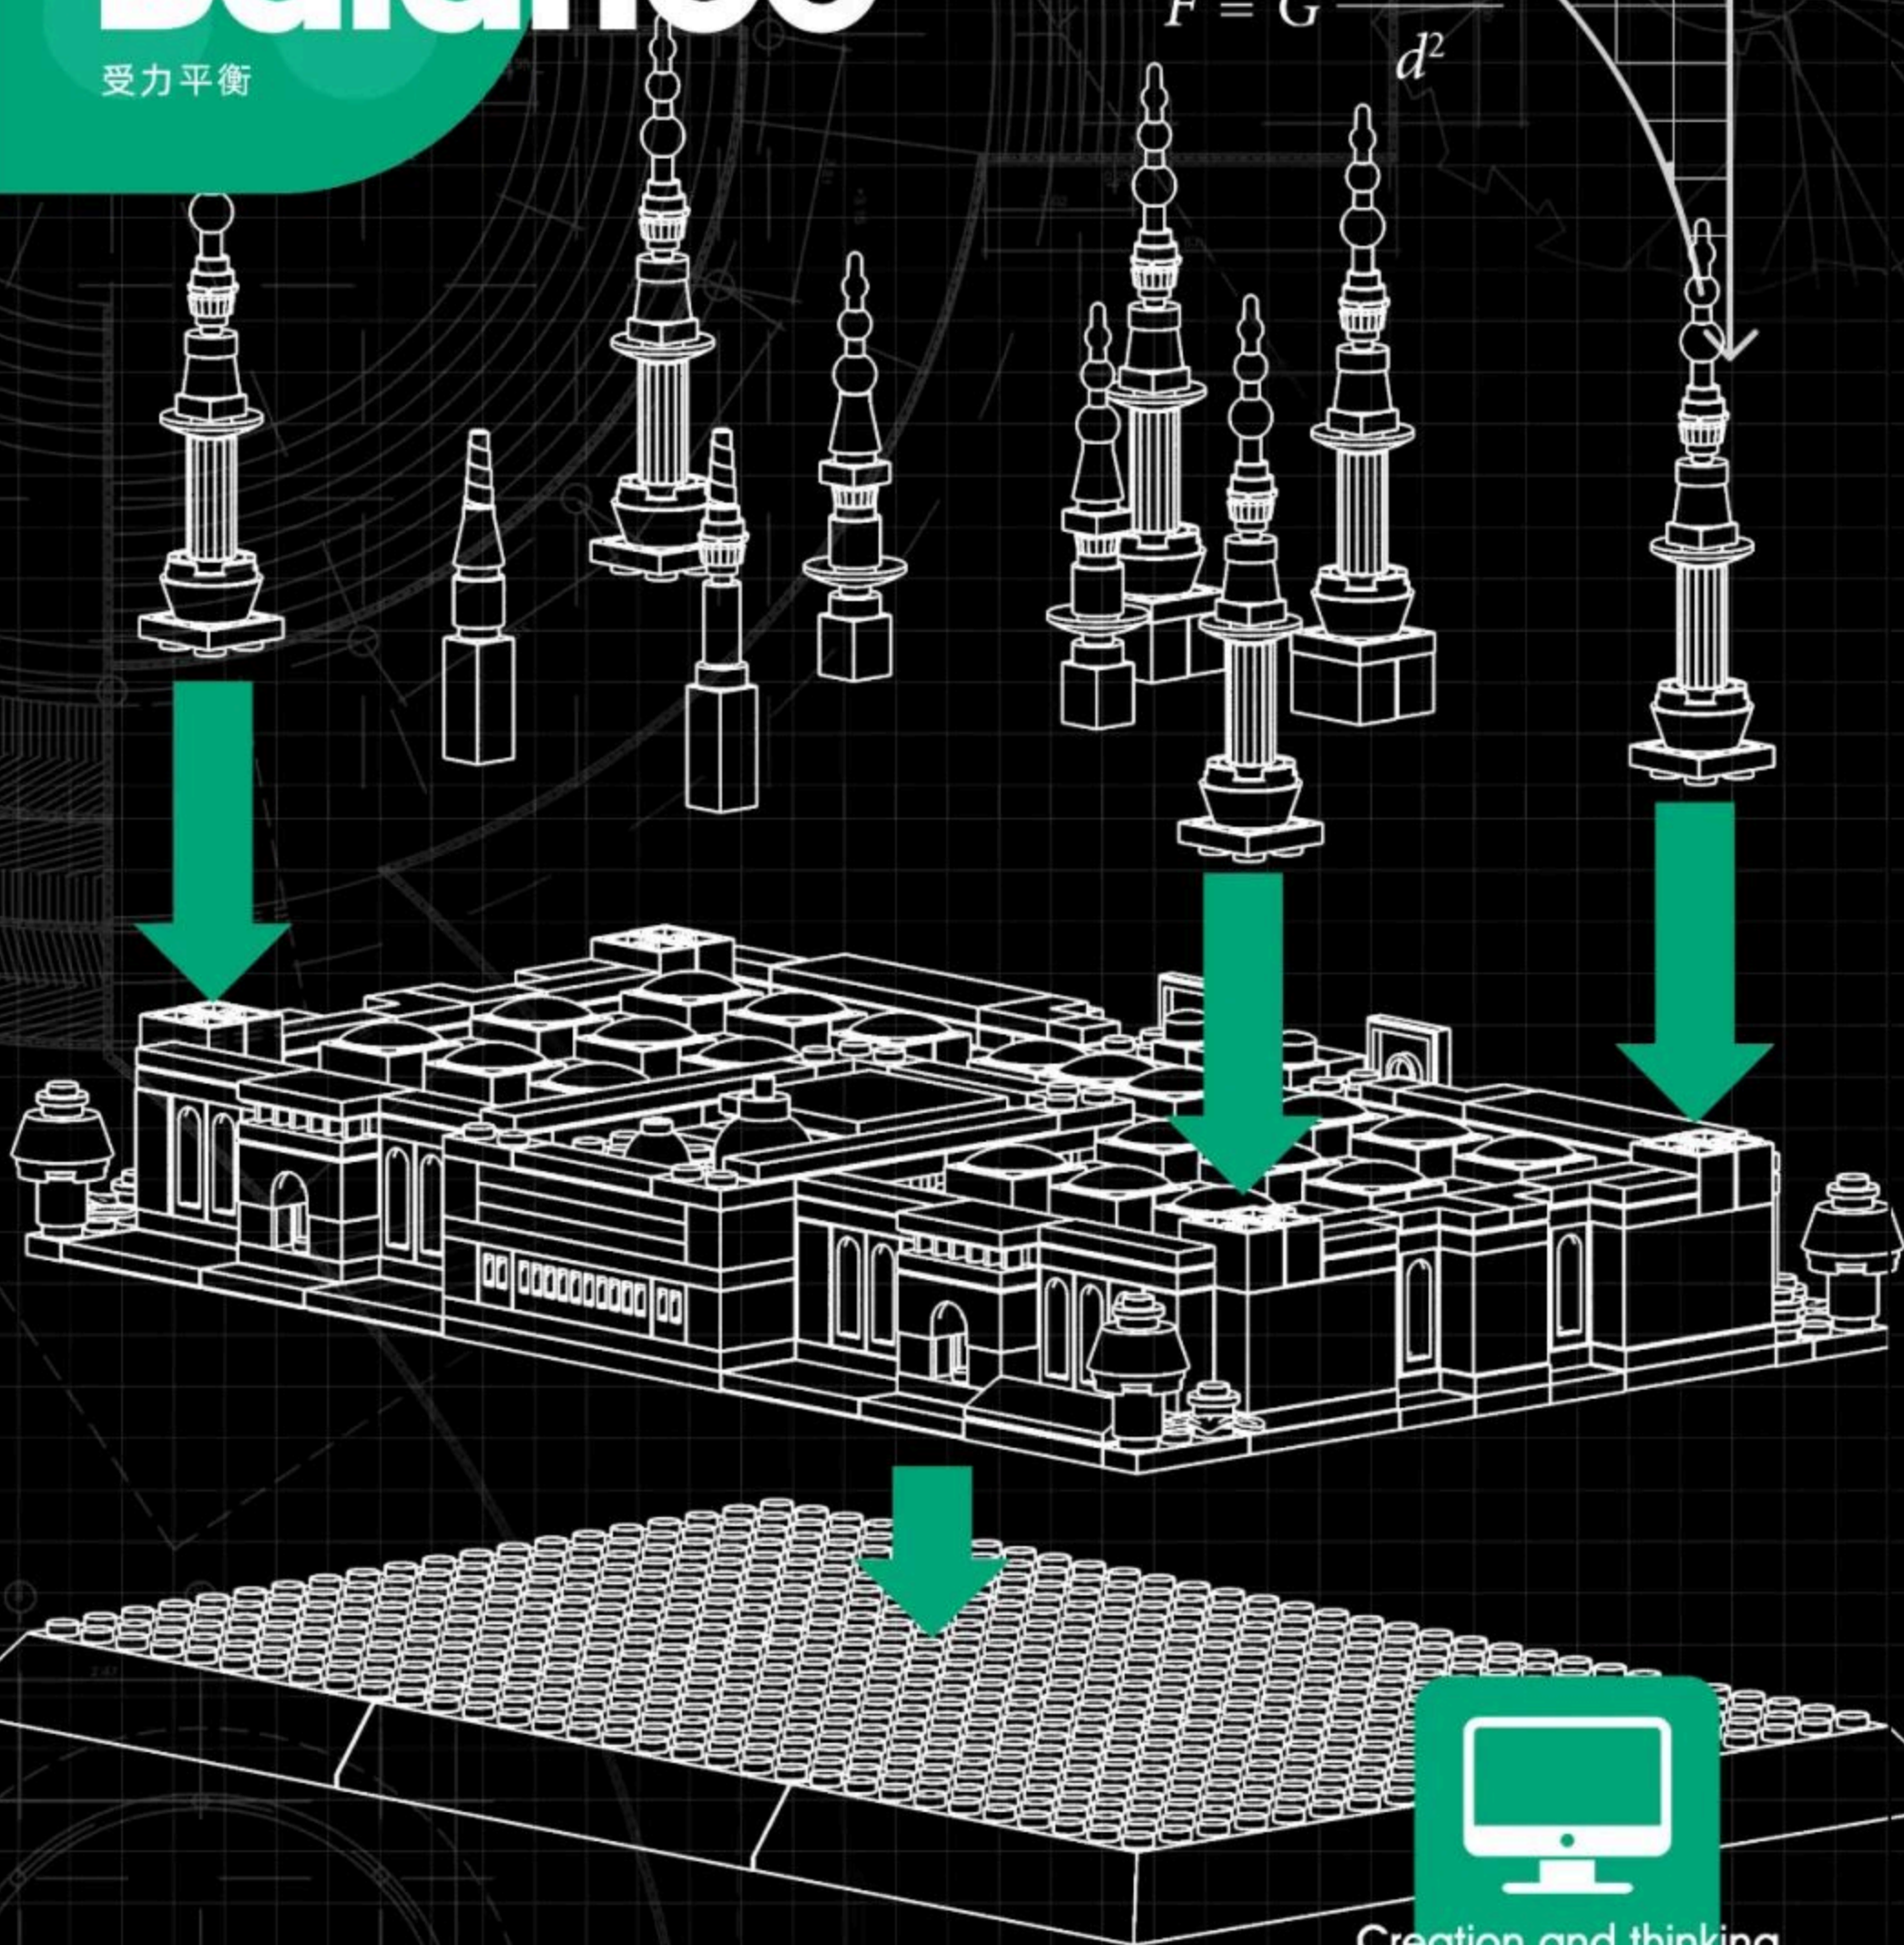

Force Balance

受力平衡

Physical operations

物理运算

$$F = G \frac{m_1 m_2}{d^2}$$

Creation and thinking

创作·思考

08