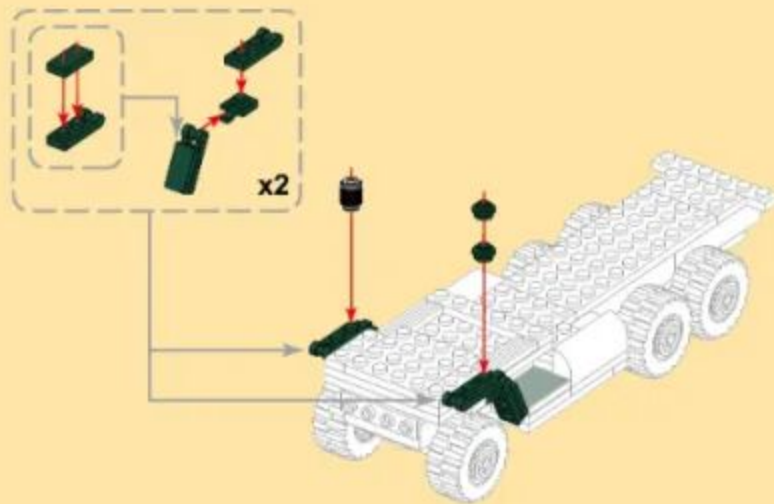

## M35 2½-TON CARGO TRUCK AND M198 HOWITZER

Building blocks model

Perfect shape, high simulation, classic collection

6+ / 4510 / 485 PCS  
Suitable Age    Product Number    Parts Total

1

3

- 18
- x2
  - x2
  - x2
  - 2x3
  - x2

- 19
- x2
  - x2
  - x1
  - x2
  - 2x6
  - x1

- 20
- x2
  - x2
  - x2
  - x4
  - 3x4
  - x1
  - 1x6
  - x1

- 21
- x2
  - x1
  - x4
  - 2x4
  - x1
  - x1

32  
x4 2x2 x4 x4

33  
25 + 32

34  
x4 2x2 x1 2x12

35  
x4 2x2 x1 2x12