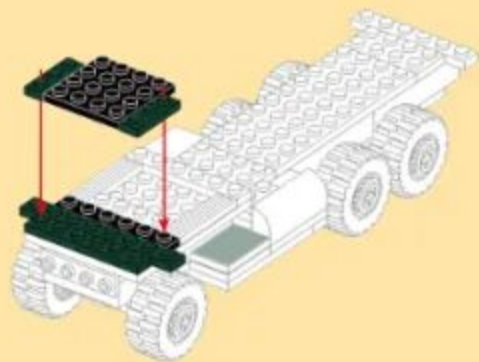

## M35 2½-TON CARGO TRUCK AND M198 HOWITZER

Building blocks model

Perfect shape, high simulation, classic collection

6+ / 4510 / 485 PCS  
Suitable Age    Product Number    Parts Total

1

3

- 18
- x2
  - x2
  - x2
  - 2x3
  - x2

- 19
- x2
  - x2
  - x1
  - x2
  - 2x6
  - x1

- 20
- x2
  - x2
  - x2
  - x4
  - 3x4
  - x1
  - 1x6
  - x1

- 21
- x2
  - x1
  - x4
  - 2x4
  - x1
  - x1

32  
x4 2x2 x4 x4

33  
25 + 32

34  
x4 2x2 x1 2x12

35  
x4 2x2 x1 2x12