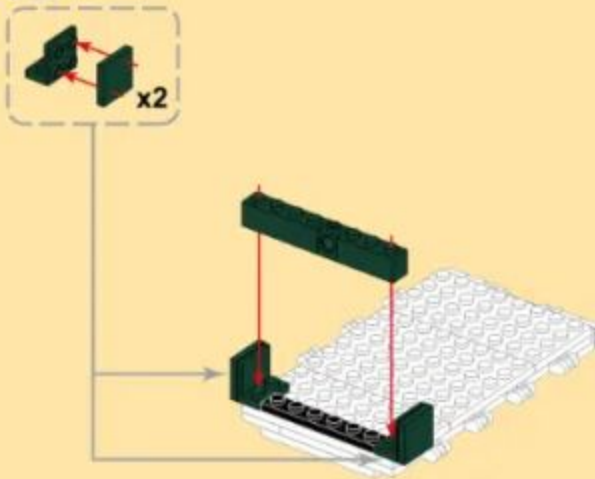

## M35 2½-TON CARGO TRUCK AND M198 HOWITZER

Building blocks model

Perfect shape, high simulation, classic collection

6+ / 4510 / 485 PCS  
Suitable Age    Product Number    Parts Total

1

3

- 18
- x2
  - x2
  - x2
  - 2x3
  - x2

- 19
- x2
  - x2
  - x1
  - x2
  - 2x6
  - x1

- 20
- x2
  - x2
  - x2
  - x4
  - 3x4
  - x1
  - 1x6
  - x1

- 21
- x2
  - x1
  - x4
  - 2x4
  - x1
  - x1

32  
x4 2x2 x4 x4

33  
25 + 32

34  
x4 2x2 x1 2x12

35  
x4 2x2 x1 2x12

36  
x2 x3 x2 1x8

49  
x4 x4 x2

50  
x4 x4 x2

51  
x2 x2 x2 x2 x2

52  
x1 x1 x1 x1

53  
x2 x2 x1

54  
x4 x2 x2 x2 1x6

55  
x2 x2 x2 x1 x1