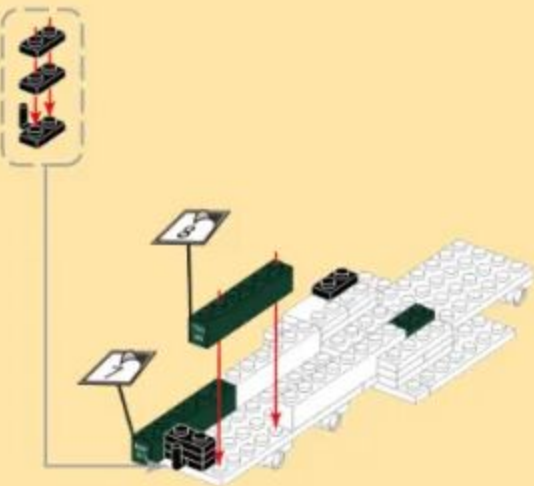

## M35 2½-TON CARGO TRUCK AND M198 HOWITZER

Building blocks model

Perfect shape, high simulation, classic collection

6+ / 4510 / 485 PCS  
Suitable Age    Product Number    Parts Total

1

3

- 18
- x2
  - x2
  - x2
  - 2x3
  - x2

- 19
- x2
  - x2
  - x1
  - x2
  - 2x6
  - x1

- 20
- x2
  - x2
  - x2
  - x4
  - 3x4
  - x1
  - 1x6
  - x1

- 21
- x2
  - x1
  - x4
  - 2x4
  - x1
  - x1

32  
x4 2x2 x4 x4

33  
25 + 32

34  
x4 2x2 x1 2x12

35  
x4 2x2 x1 2x12

36  
x2 x3 x2 1x8

49  
x4 x4 x2

50  
x4 x4 x2

51  
x2 x2 x2 x2 x2

52  
x1 x1 x1 x1

53  
x2 x2 x1

54  
x4 x2 x2 x2 1x6

55  
x2 x2 x2 x1 x1