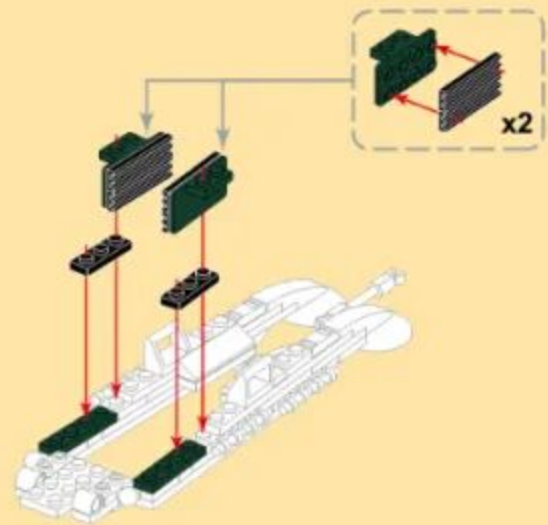

## M35 2½-TON CARGO TRUCK AND M198 HOWITZER

Building blocks model

Perfect shape, high simulation, classic collection

6+ / 4510 / 485 PCS  
Suitable Age    Product Number    Parts Total

1

3

- 18
- x2
  - x2
  - x2
  - 2x3
  - x2

- 19
- x2
  - x2
  - x1
  - x2
  - 2x6
  - x1

- 20
- x2
  - x2
  - x2
  - x4
  - 3x4
  - x1
  - 1x6
  - x1

- 21
- x2
  - x1
  - x4
  - 2x4
  - x1
  - x1

32  
x4 2x2 x4 x4

33  
25 + 32

34  
x4 2x2 x1 2x12

35  
x4 2x2 x1 2x12

36  
x2 x3 x2 1x8

49  
x4 x4 x2

50  
x4 x4 x2

51  
x2 x2 x2 x2 x2

52  
x1 x1 x1 x1

53  
x2 x2 x1

54  
x4 x2 x2 x2 1x6

55  
x2 x2 x2 x1 x1

56  
x2 x2 x2 x1 x1

- 57  
 x2 x2 x2 x1 x2  
 1x3

- 58  
 x2 x1 x1 x1  
 1x4

- 59  
 x1 x1 x3

- 60  
 x2 x1 x2 x2

- 61  
 x4 x2 x4 x2

- 62  
 x1 x1 x1 x2  
 1x6

- 63  
 x2 x1 x1 x1  
 1x3