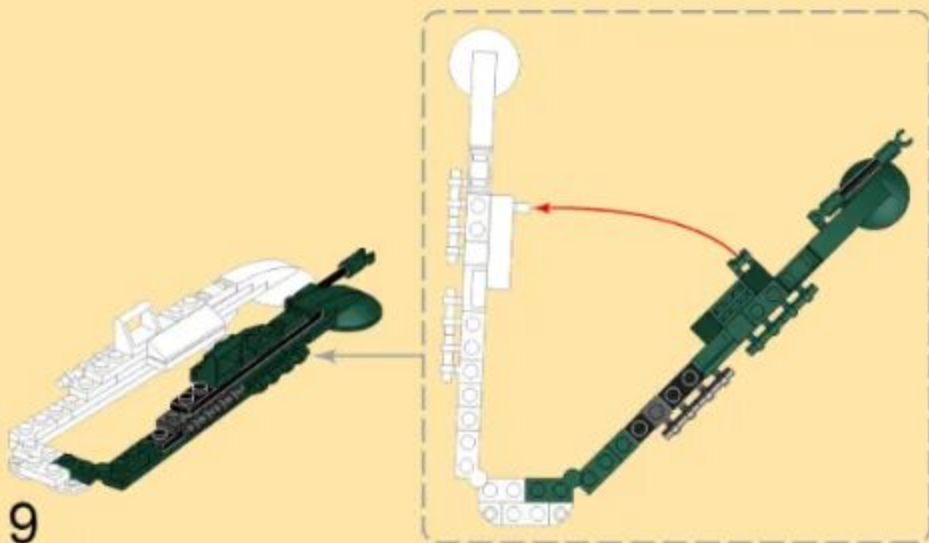

## M35 2½-TON CARGO TRUCK AND M198 HOWITZER

Building blocks model

Perfect shape, high simulation, classic collection

6+ / 4510 / 485 PCS  
Suitable Age    Product Number    Parts Total

1

3

- 18
- x2
  - x2
  - x2
  - 2x3
  - x2

- 19
- x2
  - x2
  - x1
  - x2
  - 2x6
  - x1

- 20
- x2
  - x2
  - x2
  - x4
  - 3x4
  - x1
  - 1x6
  - x1

- 21
- x2
  - x1
  - x4
  - 2x4
  - x1
  - x1

32  
x4 2x2 x4 x4

33  
25 + 32

34  
x4 2x2 x1 2x12

35  
x4 2x2 x1 2x12

36  
x2 x3 x2 1x8

49  
x4 x4 x2

50  
x4 x4 x2

51  
x2 x2 x2 x2 x2

52  
x1 x1 x1 x1

53  
x2 x2 x1

54  
x4 x2 x2 x2 1x6

55  
x2 x2 x2 x1 x1