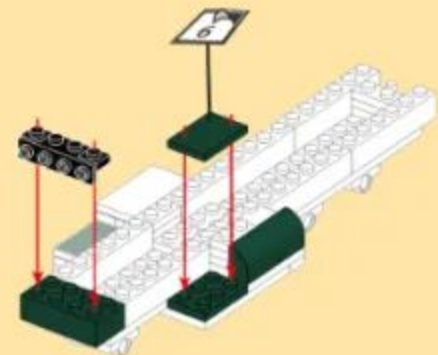

## M35 2½-TON CARGO TRUCK AND M198 HOWITZER

Building blocks model

Perfect shape, high simulation, classic collection

6+ / 4510 / 485 PCS  
Suitable Age    Product Number    Parts Total

1

3

- 18
- x2
  - x2
  - x2
  - 2x3
  - x2

- 19
- x2
  - x2
  - x1
  - x2
  - 2x6
  - x1

- 20
- x2
  - x2
  - x2
  - x4
  - 3x4
  - x1
  - 1x6
  - x1

- 21
- x2
  - x1
  - x4
  - 2x4
  - x1
  - x1

32  
x4 2x2 x4 x4

33  
25 + 32

34  
x4 2x2 x1 2x12

35  
x4 2x2 x1 2x12