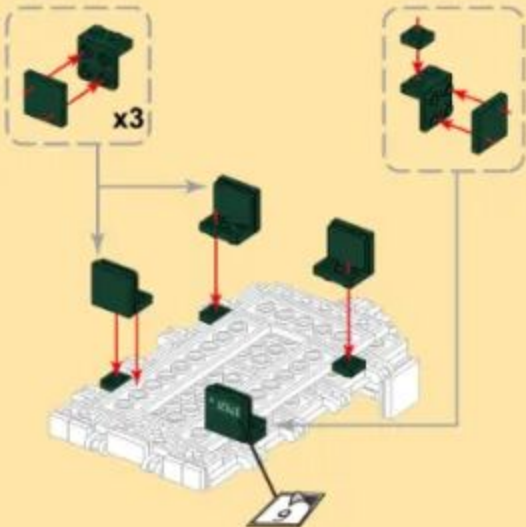

## M35 2½-TON CARGO TRUCK AND M198 HOWITZER

Building blocks model

Perfect shape, high simulation, classic collection

6+ / 4510 / 485 PCS  
Suitable Age    Product Number    Parts Total

1

3

- 18
- x2
  - x2
  - x2
  - 2x3
  - x2

- 19
- x2
  - x2
  - x1
  - x2
  - 2x6
  - x1

- 20
- x2
  - x2
  - x2
  - x4
  - 3x4
  - x1
  - 1x6
  - x1

- 21
- x2
  - x1
  - x4
  - 2x4
  - x1
  - x1

32  
x4 2x2 x4 x4

33  
25 + 32

34  
x4 2x2 x1 2x12

35  
x4 2x2 x1 2x12

36  
x2 x3 x2 1x8

49  
x4 x4 x2

50  
x4 x4 x2

51  
x2 x2 x2 x2 x2

52  
x1 x1 x1 x1

53  
x2 x2 x1

54  
x4 x2 x2 x2 1x6

55  
x2 x2 x2 x1 x1

56  
x2 x2 x2 x1 x1

- 57  
 x2 x2 x2 x1 x2  
 1x3

- 58  
 x2 x1 x1 x1  
 1x4

- 59  
 x1 x1 x3

- 60  
 x2 x1 x2 x2

- 61  
 x4 x2 x4 x2

- 62  
 x1 x1 x1 x2  
 1x6

- 63  
 x2 x1 x1 x1  
 1x3