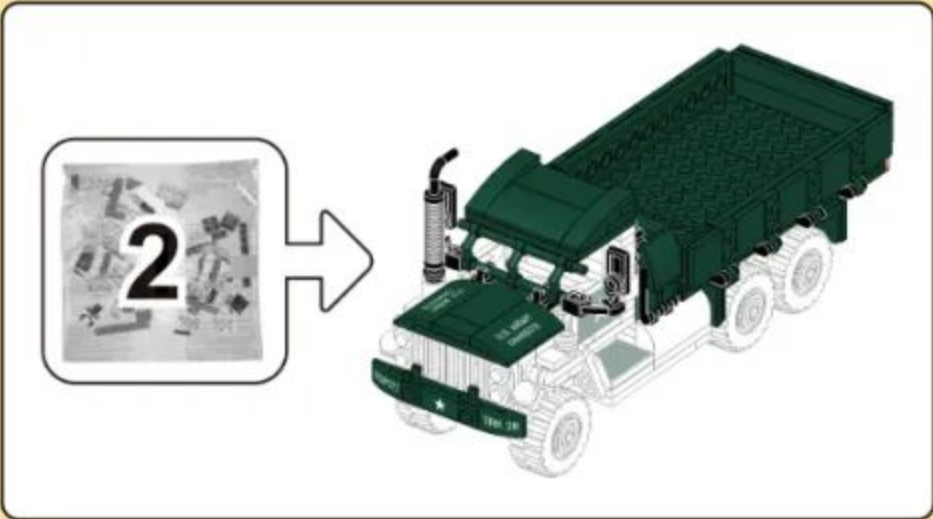

1. 20
2. x2
   - x2
   - x2
   - x4
   - 3x4
   - x1
   - 1x6
   - x1