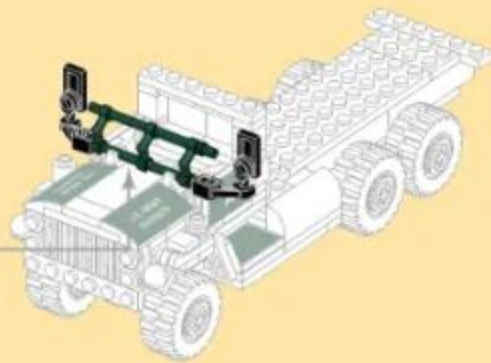

## M35 2½-TON CARGO TRUCK AND M198 HOWITZER

Building blocks model

Perfect shape, high simulation, classic collection

6+ / 4510 / 485 PCS  
Suitable Age    Product Number    Parts Total

1

3

- 18
- x2
  - x2
  - x2
  - 2x3
  - x2

- 19
- x2
  - x2
  - x1
  - x2
  - 2x6
  - x1

- 20
- x2
  - x2
  - x2
  - x4
  - 3x4
  - x1
  - 1x6
  - x1

- 21
- x2
  - x1
  - x4
  - 2x4
  - x1
  - x1

32  
x4 2x2 x4 x4

33  
25 + 32

34  
x4 2x2 x1 2x12

35  
x4 2x2 x1 2x12

36  
x2 x3 x2 1x8

49  
x4 x4 x2

50  
x4 x4 x2

51  
x2 x2 x2 x2 x2

52  
x1 x1 x1 x1

53  
x2 x2 x1

54  
x4 x2 x2 x2 1x6

55  
x2 x2 x2 x1 x1