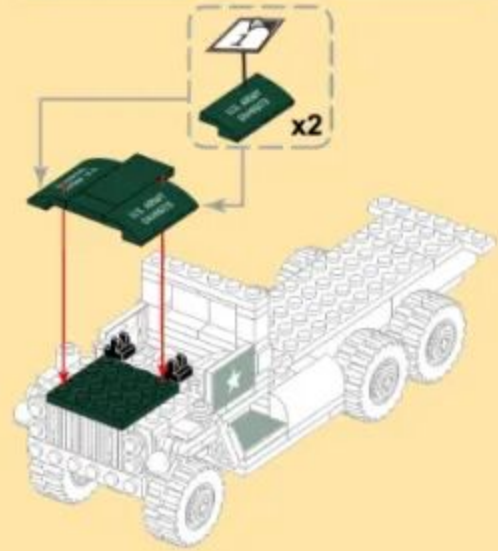

## M35 2½-TON CARGO TRUCK AND M198 HOWITZER

Building blocks model

Perfect shape, high simulation, classic collection

6+ / 4510 / 485 PCS  
Suitable Age    Product Number    Parts Total

1

3

- 18
- x2
  - x2
  - x2
  - 2x3
  - x2

- 19
- x2
  - x2
  - x1
  - x2
  - 2x6
  - x1

- 20
- x2
  - x2
  - x2
  - x4
  - 3x4
  - x1
  - 1x6
  - x1

- 21
- x2
  - x1
  - x4
  - 2x4
  - x1
  - x1

32  
x4 2x2 x4 x4

33  
25 + 32

34  
x4 2x2 x1 2x12

35  
x4 2x2 x1 2x12