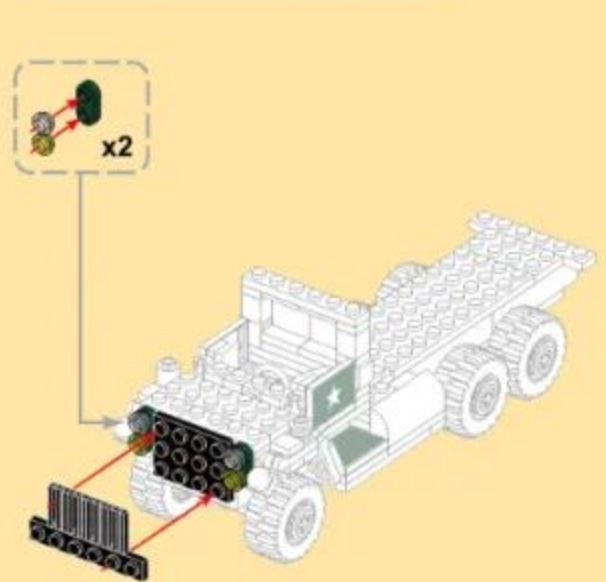

## M35 2½-TON CARGO TRUCK AND M198 HOWITZER

Building blocks model

Perfect shape, high simulation, classic collection

6+ / 4510 / 485 PCS  
Suitable Age    Product Number    Parts Total

1

3

- 18
- x2
  - x2
  - x2
  - 2x3
  - x2

- 19
- x2
  - x2
  - x1
  - x2
  - 2x6
  - x1

- 20
- x2
  - x2
  - x2
  - x4
  - 3x4
  - x1
  - 1x6
  - x1

- 21
- x2
  - x1
  - x4
  - 2x4
  - x1
  - x1

32  
x4 2x2 x4 x4

33  
25 + 32

34  
x4 2x2 x1 2x12

35  
x4 2x2 x1 2x12