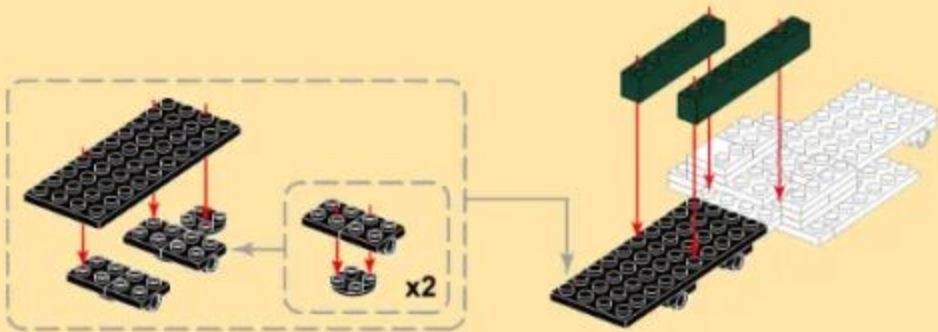

## M35 2½-TON CARGO TRUCK AND M198 HOWITZER

Building blocks model

Perfect shape, high simulation, classic collection

6+ / 4510 / 485 PCS  
Suitable Age    Product Number    Parts Total

1

3

- 18
- x2
  - x2
  - x2
  - 2x3
  - x2

- 19
- x2
  - x2
  - x1
  - x2
  - 2x6
  - x1

- 20
- x2
  - x2
  - x2
  - x4
  - 3x4
  - x1
  - 1x6
  - x1

- 21
- x2
  - x1
  - x4
  - 2x4
  - x1
  - x1

32  
x4 2x2 x4 x4

33  
25 + 32

34  
x4 2x2 x1 2x12

35  
x4 2x2 x1 2x12

36  
x2 x3 x2 1x8

49  
x4 x4 x2

50  
x4 x4 x2

51  
x2 x2 x2 x2 x2

52  
x1 x1 x1 x1

53  
x2 x2 x1

54  
x4 x2 x2 x2 1x6

55  
x2 x2 x2 x1 x1