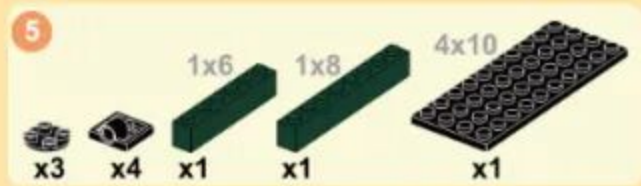

## M35 2½-TON CARGO TRUCK AND M198 HOWITZER

Building blocks model

Perfect shape, high simulation, classic collection

6+ / 4510 / 485 PCS  
Suitable Age    Product Number    Parts Total

1

3

- 18
- x2
  - x2
  - x2
  - 2x3
  - x2

- 19
- x2
  - x2
  - x1
  - x2
  - 2x6
  - x1

- 20
- x2
  - x2
  - x2
  - x4
  - 3x4
  - x1
  - 1x6
  - x1

- 21
- x2
  - x1
  - x4
  - 2x4
  - x1
  - x1

32  
x4 2x2 x4 x4

33  
25 + 32

34  
x4 2x2 x1 2x12

35  
x4 2x2 x1 2x12