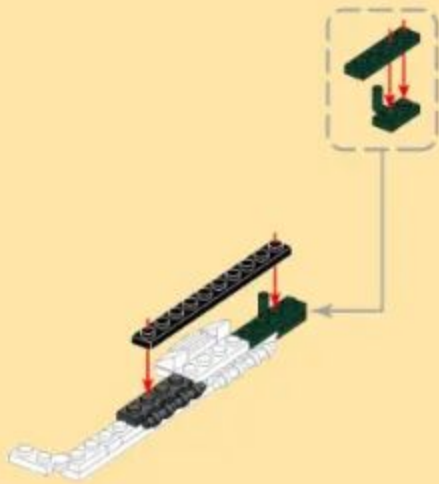

## M35 2½-TON CARGO TRUCK AND M198 HOWITZER

Building blocks model

Perfect shape, high simulation, classic collection

6+ / 4510 / 485 PCS  
Suitable Age    Product Number    Parts Total

1

3

- 18
- x2
  - x2
  - x2
  - 2x3
  - x2

- 19
- x2
  - x2
  - x1
  - x2
  - 2x6
  - x1

- 20
- x2
  - x2
  - x2
  - x4
  - 3x4
  - x1
  - 1x6
  - x1

- 21
- x2
  - x1
  - x4
  - 2x4
  - x1
  - x1

32  
x4 2x2 x4 x4

33  
25 + 32

34  
x4 2x2 x1 2x12

35  
x4 2x2 x1 2x12

36  
x2 x3 x2 1x8

49  
x4 x4 x2

50  
x4 x4 x2

51  
x2 x2 x2 x2 x2

52  
x1 x1 x1 x1

53  
x2 x2 x1

54  
x4 x2 x2 x2 1x6

55  
x2 x2 x2 x1 x1

56  
x2 x2 x2 x1 x1

- 57  
 x2 x2 x2 x1 x2  
 1x3

- 58  
 x2 x1 x1 x1  
 1x4

- 59  
 x1 x1 x3

- 60  
 x2 x1 x2 x2

- 61  
 x4 x2 x4 x2

- 62  
 x1 x1 x1 x2  
 1x6

- 63  
 x2 x1 x1 x1  
 1x3