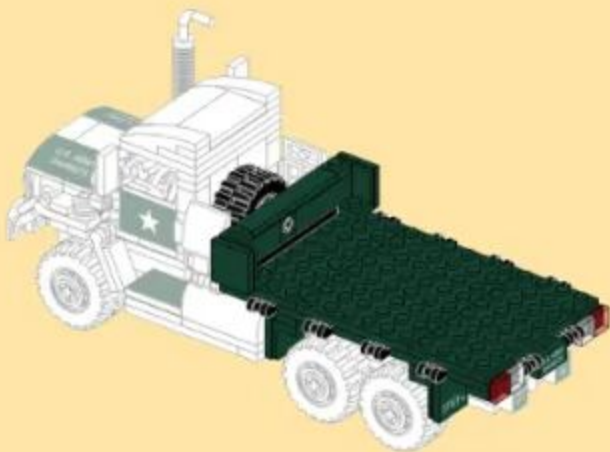

## M35 2½-TON CARGO TRUCK AND M198 HOWITZER

Building blocks model

Perfect shape, high simulation, classic collection

6+ / 4510 / 485 PCS  
Suitable Age    Product Number    Parts Total

1

3

- 18
- x2
  - x2
  - x2
  - 2x3
  - x2

- 19
- x2
  - x2
  - x1
  - x2
  - 2x6
  - x1

- 20
- x2
  - x2
  - x2
  - x4
  - 3x4
  - x1
  - 1x6
  - x1

- 21
- x2
  - x1
  - x4
  - 2x4
  - x1
  - x1

32  
x4 2x2 x4 x4

33  
25 + 32

34  
x4 2x2 x1 2x12

35  
x4 2x2 x1 2x12