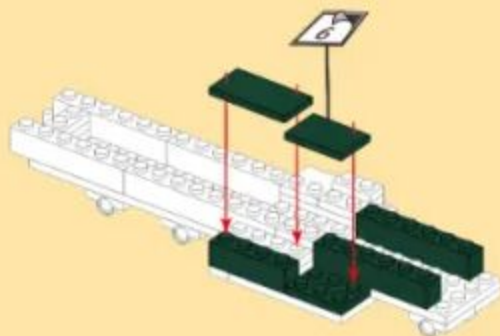

## M35 2½-TON CARGO TRUCK AND M198 HOWITZER

Building blocks model

Perfect shape, high simulation, classic collection

6+ / 4510 / 485 PCS  
Suitable Age    Product Number    Parts Total

1

3

- 18
- x2
  - x2
  - x2
  - 2x3
  - x2

- 19
- x2
  - x2
  - x1
  - x2
  - 2x6
  - x1

- 20
- x2
  - x2
  - x2
  - x4
  - 3x4
  - x1
  - 1x6
  - x1

- 21
- x2
  - x1
  - x4
  - 2x4
  - x1
  - x1

32  
x4 2x2 x4 x4

33  
25 + 32

34  
x4 2x2 x1 2x12

35  
x4 2x2 x1 2x12