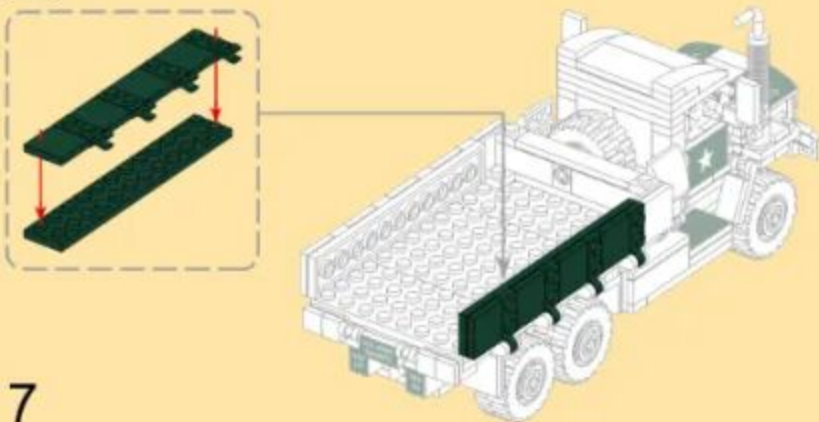

## M35 2½-TON CARGO TRUCK AND M198 HOWITZER

Building blocks model

Perfect shape, high simulation, classic collection

6+ / 4510 / 485 PCS  
Suitable Age    Product Number    Parts Total

1

3

- 18
- x2
  - x2
  - x2
  - 2x3
  - x2

- 19
- x2
  - x2
  - x1
  - x2
  - 2x6
  - x1

- 20
- x2
  - x2
  - x2
  - x4
  - 3x4
  - x1
  - 1x6
  - x1

- 21
- x2
  - x1
  - x4
  - 2x4
  - x1
  - x1

32  
x4 2x2 x4 x4

33  
25 + 32

34  
x4 2x2 x1 2x12

35  
x4 2x2 x1 2x12

36  
x2 x3 x2 1x8

49  
x4 x4 x2

50  
x4 x4 x2

51  
x2 x2 x2 x2 x2

52  
x1 x1 x1 x1

53  
x2 x2 x1

54  
x4 x2 x2 x2 1x6

55  
x2 x2 x2 x1 x1