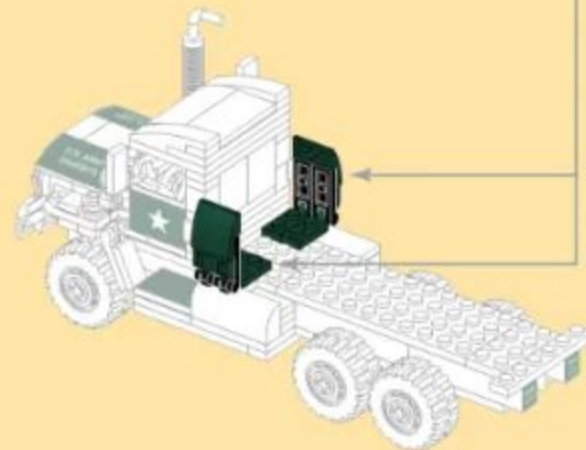

## M35 2½-TON CARGO TRUCK AND M198 HOWITZER

Building blocks model

Perfect shape, high simulation, classic collection

6+ / 4510 / 485 PCS  
Suitable Age    Product Number    Parts Total

1

3

- 18
- x2
  - x2
  - x2
  - 2x3
  - x2

- 19
- x2
  - x2
  - x1
  - x2
  - 2x6
  - x1

- 20
- x2
  - x2
  - x2
  - x4
  - 3x4
  - x1
  - 1x6
  - x1

- 21
- x2
  - x1
  - x4
  - 2x4
  - x1
  - x1

32  
x4 2x2 x4 x4

33  
25 + 32

34  
x4 2x2 x1 2x12

35  
x4 2x2 x1 2x12

36  
x2 x3 x2 1x8

49  
x4 x4 x2

50  
x4 x4 x2

51  
x2 x2 x2 x2 x2

52  
x1 x1 x1 x1

53  
x2 x2 x1

54  
x4 x2 x2 x2 1x6

55  
x2 x2 x2 x1 x1