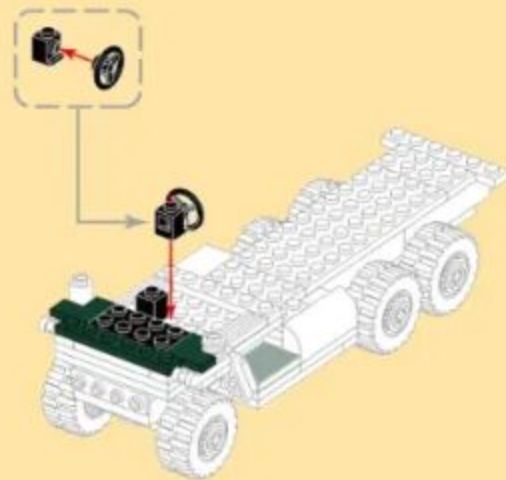

## M35 2½-TON CARGO TRUCK AND M198 HOWITZER

Building blocks model

Perfect shape, high simulation, classic collection

6+ / 4510 / 485 PCS  
Suitable Age    Product Number    Parts Total

1

3

- 18
- x2
  - x2
  - x2
  - 2x3
  - x2

- 19
- x2
  - x2
  - x1
  - x2
  - 2x6
  - x1

- 20
- x2
  - x2
  - x2
  - x4
  - 3x4
  - x1
  - 1x6
  - x1

- 21
- x2
  - x1
  - x4
  - 2x4
  - x1
  - x1

32  
x4 2x2 x4 x4

33  
25 + 32

34  
x4 2x2 x1 2x12

35  
x4 2x2 x1 2x12