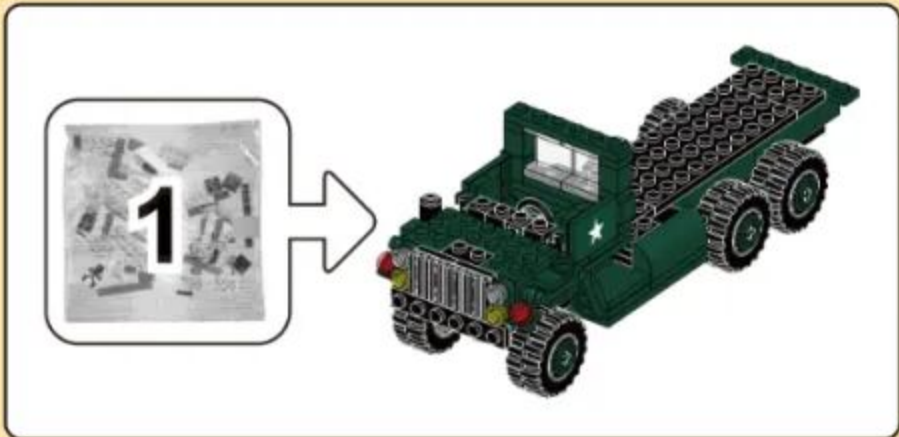

## M35 2½-TON CARGO TRUCK AND M198 HOWITZER

Building blocks model

Perfect shape, high simulation, classic collection

6+ / 4510 / 485 PCS  
Suitable Age    Product Number    Parts Total

1

3

- 18
- x2
  - x2
  - x2
  - 2x3
  - x2