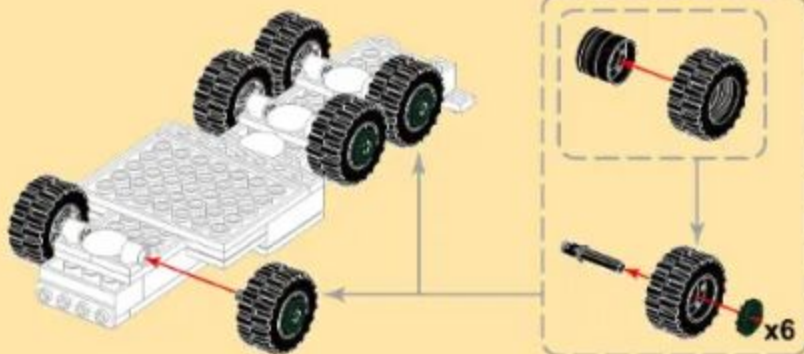

## M35 2½-TON CARGO TRUCK AND M198 HOWITZER

Building blocks model

Perfect shape, high simulation, classic collection

6+ / 4510 / 485 PCS  
Suitable Age    Product Number    Parts Total

1

3

- 18
- x2
  - x2
  - x2
  - 2x3
  - x2

- 19
- x2
  - x2
  - x1
  - x2
  - 2x6
  - x1

- 20
- x2
  - x2
  - x2
  - x4
  - 3x4
  - x1
  - 1x6
  - x1

- 21
- x2
  - x1
  - x4
  - 2x4
  - x1
  - x1

32  
x4 2x2 x4 x4

33  
25 + 32

34  
x4 2x2 x1 2x12

35  
x4 2x2 x1 2x12