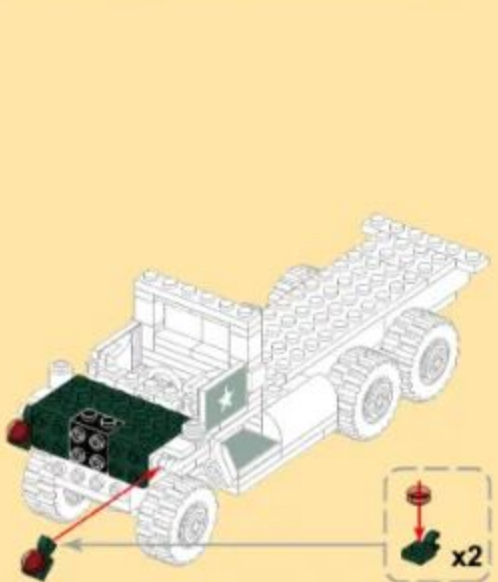

## M35 2½-TON CARGO TRUCK AND M198 HOWITZER

Building blocks model

Perfect shape, high simulation, classic collection

6+ / 4510 / 485 PCS  
Suitable Age    Product Number    Parts Total

1

3

- 18
- x2
  - x2
  - x2
  - 2x3
  - x2

- 19
- x2
  - x2
  - x1
  - x2
  - 2x6
  - x1

- 20
- x2
  - x2
  - x2
  - x4
  - 3x4
  - x1
  - 1x6
  - x1

- 21
- x2
  - x1
  - x4
  - 2x4
  - x1
  - x1

32  
x4 2x2 x4 x4

33  
25 + 32

34  
x4 2x2 x1 2x12

35  
x4 2x2 x1 2x12