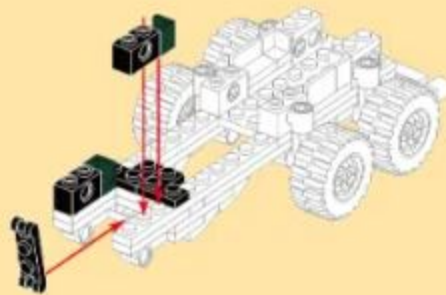

MILITARY EQUIPMENT

ANTI-AIRCRAFT MISSILE

Building blocks model

Perfect shape, high simulation, classic collection

6+ / 4511 / 493 PCS
Suitable Age Product Number Parts Total

- 13
- x2
 - x2
 - x2
 - x1
 - 1x6

- 14
- x4
 - x4
 - x4
 - x2
 - x4
 - x4
 - x2

- 15
- x1
 - x1
 - x1
 - x1
 - x1
 - x1
 - 1x8

- 16
- x2
 - x2
 - x2
 - x2
 - x2
 - x2

26

14 + 25

27

x1 x1 x1 1x4 1x6
x1 x1

28