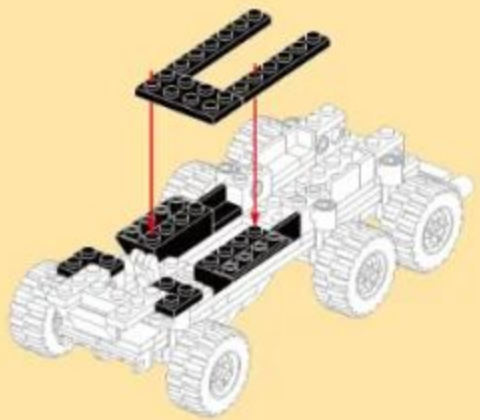

MILITARY EQUIPMENT

ANTI-AIRCRAFT MISSILE

Building blocks model

Perfect shape, high simulation, classic collection

6+ / 4511 / 493 PCS
Suitable Age Product Number Parts Total

- 13
- x2
 - x2
 - x2
 - x1
 - 1x6

- 14
- x4
 - x4
 - x4
 - x2
 - x4
 - x4
 - x2

- 15
- x1
 - x1
 - x1
 - x1
 - x1
 - x1
 - 1x8

- 16
- x2
 - x2
 - x2
 - x2
 - x2
 - x2

26

14 + 25

27

x1 x1 x1 1x4 1x6
x1 x1

28