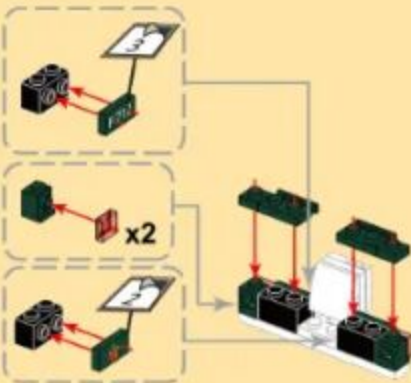

MILITARY EQUIPMENT

ANTI-AIRCRAFT MISSILE

Building blocks model

Perfect shape, high simulation, classic collection

6+ / 4511 / 493 PCS
Suitable Age Product Number Parts Total

- 13
- x2
 - x2
 - x2
 - x1
 - 1x6

- 14
- x4
 - x4
 - x4
 - x2
 - x4
 - x4
 - x2

- 15
- x1
 - x1
 - x1
 - x1
 - x1
 - x1
 - 1x8

- 16
- x2
 - x2
 - x2
 - x2
 - x2
 - x2

26

14 + 25

27

x1 x1 x1 1x4 1x6
x1 x1

28

x1 x1 x1 x1 x1

29

x1 x2 x2 x2

30

x2 x2 x1 1x6 1x8
x2 x2

31

x2 x2 x2 1x8
x2 x2

- 32
- x1
 - x1
 - x2
 - x1
 - x1
 - x2
 - 1x5
 - x1