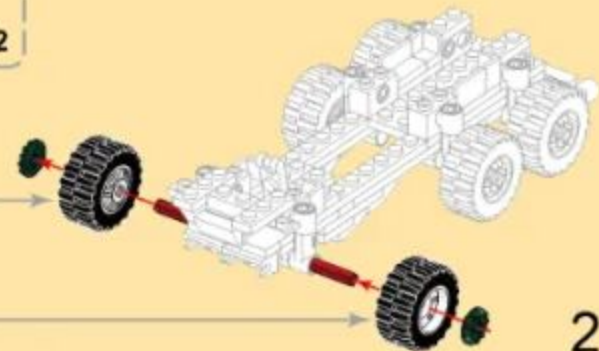

MILITARY EQUIPMENT

ANTI-AIRCRAFT MISSILE

Building blocks model

Perfect shape, high simulation, classic collection

6+ / 4511 / 493 PCS
Suitable Age Product Number Parts Total

- 13
- x2
 - x2
 - x2
 - x1
 - 1x6

- 14
- x4
 - x4
 - x4
 - x2
 - x4
 - x4
 - x2

- 15
- x1
 - x1
 - x1
 - x1
 - x1
 - x1
 - 1x8

- 16
- x2
 - x2
 - x2
 - x2
 - x2
 - x2

26

14 + 25

27

x1 x1 x1 1x4 1x6
x1 x1

28