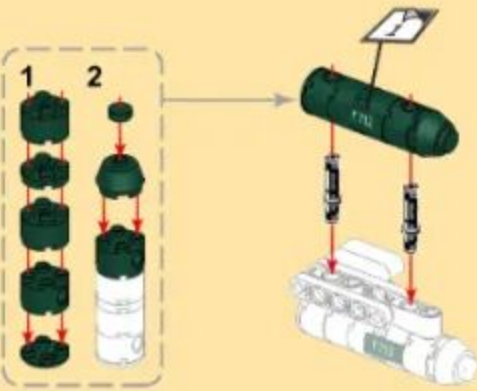

- 72
 67 + 71

- 73
 x1 x1 x1 x2

- 74
 x1 x1 x2 x2

- 75
 x1 x1 x1 x1 x3 x2 x2

- 76
 x1 x1 x1 x1 x2 x2 x2

- 77
 73 + 76

78
61 + 77

MILITARY EQUIPMENT

Building blocks model

Perfect shape,high simulation,classic collection

4510

M35 2½-TON CARGO TRUCK AND M198 HOWITZER

4511

ANTI-AIRCRAFT MISSILE

4512

ANTI-AIRCRAFT MISSILE TRANSPORT VEHICLE