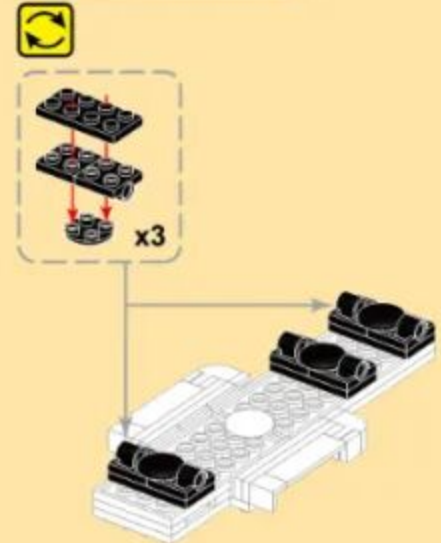

MILITARY EQUIPMENT

ANTI-AIRCRAFT MISSILE TRANSPORT VEHICLE

Building blocks model

Perfect shape, high simulation, classic collection

6+ / 4512 / 489 PCS
Suitable Age / Product Number / Parts Total

14

10 + 13

15

16

17

18

19

- 29
- x2
 - x2
 - x1
 - x2
 - x2
 - 1x6

- 30
- x1
 - x2
 - x4
 - x2
 - x1

- 31
- x2
 - x2
 - x2
 - 2x2
 - x2

- 32
- x2
 - x2
 - x2
 - x2
 - 1x5

- 33
- x4
 - x2
 - x1
 - 1x3
 - 1x5

- 34
- x2
 - x1
 - x2
 - x2
 - x2
 - x2
 - x1

- 35
 x4 x8 x4 x4 x4 x4 x4

- 36
 x2 x2 x1 4x6 x1

- 37
 x4 x2 x2 x2 4x6 x1

- 38
 x2 x1 x2 x2