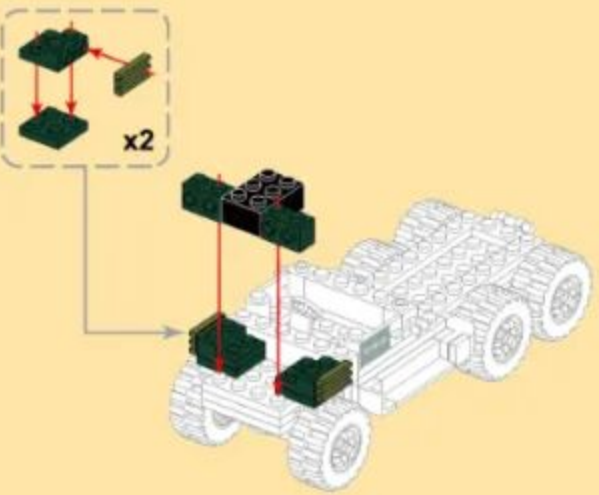

MILITARY EQUIPMENT

ANTI-AIRCRAFT MISSILE TRANSPORT VEHICLE

Building blocks model

Perfect shape, high simulation, classic collection

6+ / 4512 / 489 PCS
Suitable Age / Product Number / Parts Total

14

10 + 13

15

16

17

18

19

- 29
- x2
 - x2
 - x1
 - x2
 - x2
 - 1x6

- 30
- x1
 - x2
 - x4
 - x2
 - x1

- 31
- x2
 - x2
 - x2
 - 2x2
 - x2

- 32
- x2
 - x2
 - x2
 - x2
 - 1x5

- 33
- x4
 - x2
 - x1
 - 1x3
 - 1x5

- 34
- x2
 - x1
 - x2
 - x2
 - x2
 - x2
 - x1

- 35
 x4 x8 x4 x4 x4 x4 x4

- 36
 x2 x2 x1 4x6 x1

- 37
 x4 x2 x2 x2 4x6 x1

- 38
 x2 x1 x2 x2