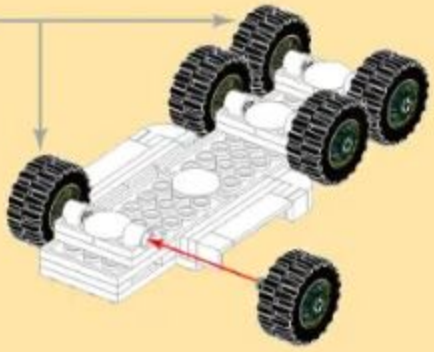

MILITARY EQUIPMENT

ANTI-AIRCRAFT MISSILE TRANSPORT VEHICLE

Building blocks model

Perfect shape, high simulation, classic collection

6+ / 4512 / 489 PCS
Suitable Age / Product Number / Parts Total

14

10 + 13

15

16

17

18

19

- 29
- x2
 - x2
 - x1
 - x2
 - x2
 - 1x6

- 30
- x1
 - x2
 - x4
 - x2
 - x1

- 31
- x2
 - x2
 - x2
 - 2x2
 - x2

- 32
- x2
 - x2
 - x2
 - x2
 - 1x5

- 33
- x4
 - x2
 - x1
 - 1x3
 - 1x5

- 34
- x2
 - x1
 - x2
 - x2
 - x2
 - x2
 - x1

- 35
 x4 x8 x4 x4 x4 x4 x4

- 36
 x2 x2 x1 4x6 x1

- 37
 x4 x2 x2 x2 4x6 x1

- 38
 x2 x1 x2 x2