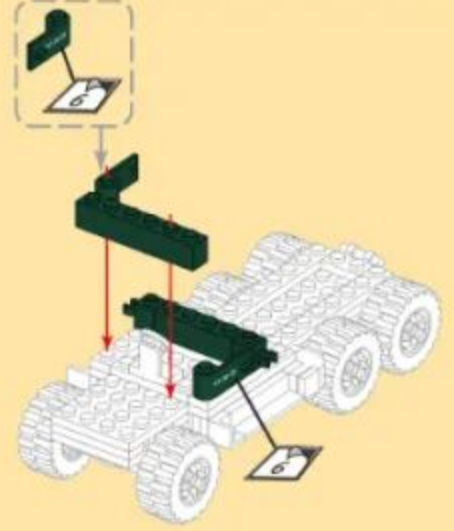

MILITARY EQUIPMENT

ANTI-AIRCRAFT MISSILE TRANSPORT VEHICLE

Building blocks model

Perfect shape, high simulation, classic collection

6+ / 4512 / 489 PCS
Suitable Age / Product Number / Parts Total

14

10 + 13

15

16

17

18

19

- 29
- x2
 - x2
 - x1
 - x2
 - x2
 - 1x6

- 30
- x1
 - x2
 - x4
 - x2
 - x1

- 31
- x2
 - x2
 - x2
 - 2x2
 - x2