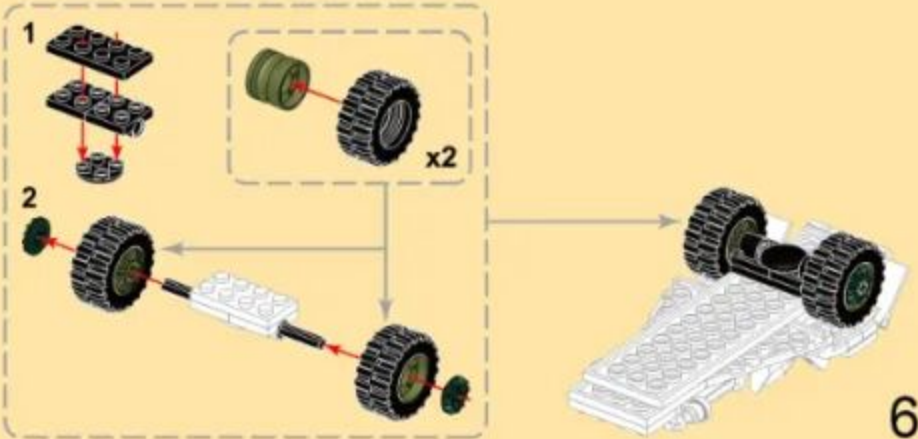

MILITARY EQUIPMENT

ANTI-AIRCRAFT MISSILE TRANSPORT VEHICLE

Building blocks model

Perfect shape, high simulation, classic collection

6+ / 4512 / 489 PCS
Suitable Age / Product Number / Parts Total

14

10 + 13

15

16

17

18

19

- 29
- x2
 - x2
 - x1
 - x2
 - x2
 - 1x6

- 30
- x1
 - x2
 - x4
 - x2
 - x1

- 31
- x2
 - x2
 - x2
 - 2x2
 - x2

- 32
- x2
 - x2
 - x2
 - x2
 - 1x5

- 33
- x4
 - x2
 - x1
 - 1x3
 - 1x5

- 34
- x2
 - x1
 - x2
 - x2
 - x2
 - x2
 - x1

- 35
 x4 x8 x4 x4 x4 x4 x4

- 36
 x2 x2 x1 4x6 x1

- 37
 x4 x2 x2 x2 4x6 x1

- 38
 x2 x1 x2 x2