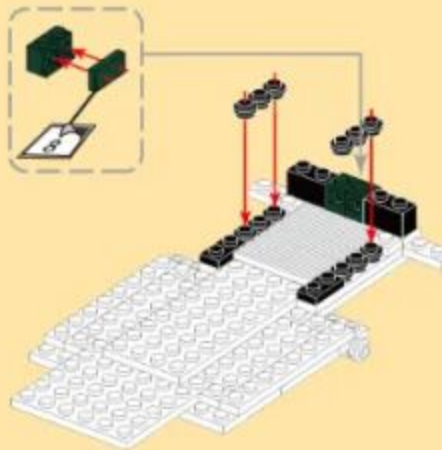

MILITARY EQUIPMENT

M1151 ENHANCED ARMAMENT CARRIER

Building blocks model

Perfect shape, high simulation, classic collection

6+ / 4513 / 518 PCS
Suitable Age / Product Number / Parts Total

- 8
- x4
 - x4
 - x4
 - x4
 - x4

- 9
- x1
 - 1x6
 - 4x8
 - x1

- 10
- x1
 - x1
 - x1
 - x1
 - x1
 - 1x4
 - x2

- 11
- x1
 - x2
 - 1x6
 - x1

- 12
- 8 + 11

- 13
- x2
 - x4
 - x2
 - x2
 - x2

- 14
- x2
 - x1
 - x1
 - x1
 - x1
 - x1
 - x1
 - x1

- 15
- x2
 - x1
 - x1
 - x1
 - x2

- 16
- x2
 - x1
 - x1
 - x1

- 17
- x4
 - x4
 - x2
 - x1
 - x1

- 18
- x2
 - x1
 - x2
 - x1
 - x1

- 19
- x2
 - x2
 - x2
 - x2
 - x2

- 20
- x2
 - x1
 - x1
 - x1
 - x1

- 32
- x1
 - x1
 - x1
 - x1

- 33
- x2
 - x2
 - x2
 - x2
 - x2
 - x2
 - 1x3
 - x2
 - x2