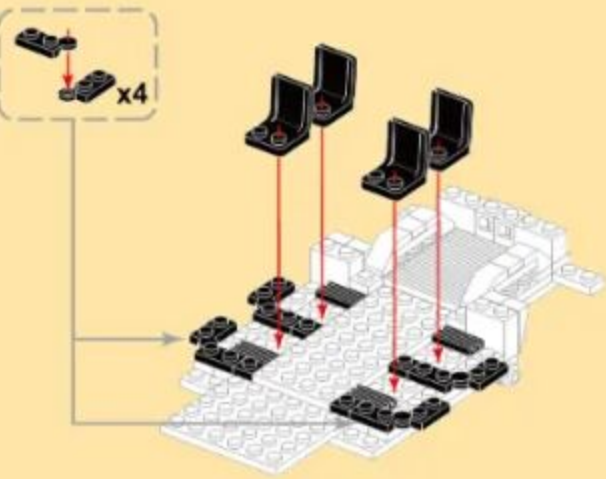

MILITARY EQUIPMENT

M1151 ENHANCED ARMAMENT CARRIER

Building blocks model

Perfect shape, high simulation, classic collection

6+ / 4513 / 518 PCS
Suitable Age / Product Number / Parts Total

- 8
- x4
 - x4
 - x4
 - x4
 - x4

- 9
- x1
 - 1x6
 - 4x8
 - x1

- 10
- x1
 - x1
 - x1
 - x1
 - x1
 - 1x4
 - x2

- 11
- x1
 - x2
 - 1x6
 - x1

- 12
- 8 + 11

- 13
- x2
 - x4
 - x2
 - x2
 - x2

- 14
- x2
 - x1
 - x1
 - x1
 - x1
 - x1
 - x1
 - x1

- 15
- x2
 - x1
 - x1
 - x1
 - x2