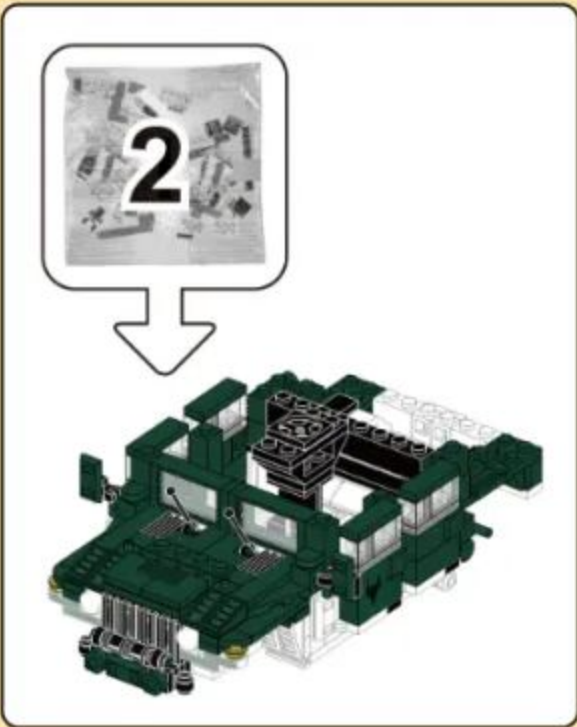

MILITARY EQUIPMENT

M1151 ENHANCED ARMAMENT CARRIER

Building blocks model

Perfect shape, high simulation, classic collection

6+ / 4513 / 518 PCS
Suitable Age / Product Number / Parts Total

- 8
- x4
 - x4
 - x4
 - x4
 - x4

- 9
- x1
 - 1x6
 - 4x8
 - x1

- 10
- x1
 - x1
 - x1
 - x1
 - x1
 - 1x4
 - x2

- 11
- x1
 - x2
 - 1x6
 - x1

- 12
- 8 + 11

- 13
- x2
 - x4
 - x2
 - x2
 - x2

- 14
- x2
 - x1
 - x1
 - x1
 - x1
 - x1
 - x1
 - x1

- 15
- x2
 - x1
 - x1
 - x1
 - x2

- 16
- x2
 - x1
 - x1
 - x1

- 17
- x4
 - x4
 - x2
 - x1
 - x1

- 18
- x2
 - x1
 - x2
 - x1
 - x1

- 19
- x2
 - x2
 - x2
 - x2
 - x2

- 20
- x2
 - x1
 - x1
 - x1
 - x1

- 32
- x1
 - x1
 - x1
 - x1

- 33
- x2
 - x2
 - x2
 - x2
 - x2
 - x2
 - 1x3
 - x2
 - x2

- 34
- x2
 - x2
 - x2
 - x2
 - x1
 - 1x6
 - 1x8

- 35
- x1
 - x1
 - x2
 - x1
 - x1

7

- 39
- x2
 - x2
 - x2
 - x2
 - x4

- 40
- x4
 - x4
 - x4
 - x4
 - x4

- 41
- x2
 - x3
 - 1x8
 - 2x10
 - x1

- 42
- x2
 - x1
 - x2
 - x2
 - x1