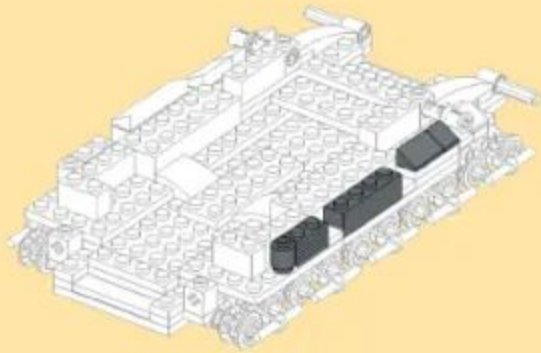

## NEUBAUFahrZEUG

Building blocks model

Perfect shape, high simulation, classic collection

6+ / 4515 / 673 PCS  
Suitable Age / Product Number / Parts Total

6

7

8

9

10

11

12

13

14

15

16

17

18

19

20

21

22

23

24

25