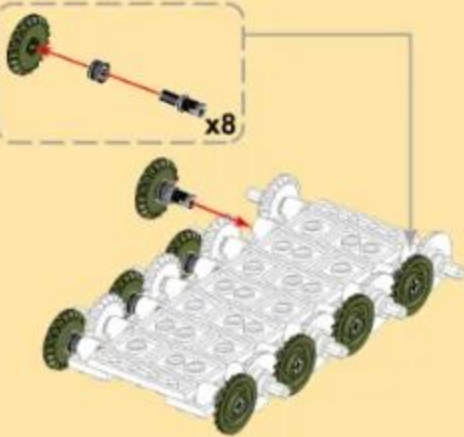

MILITARY EQUIPMENT

PANTHER TANK

Building blocks model

Perfect shape, high simulation, classic collection

6+ / 4517 / 638 PCS
Suitable Age Product Number Parts Total

- 6
- x8
 - x8
 - x8

- 7
- x8

- 8
- x3
 - x2
 - x1