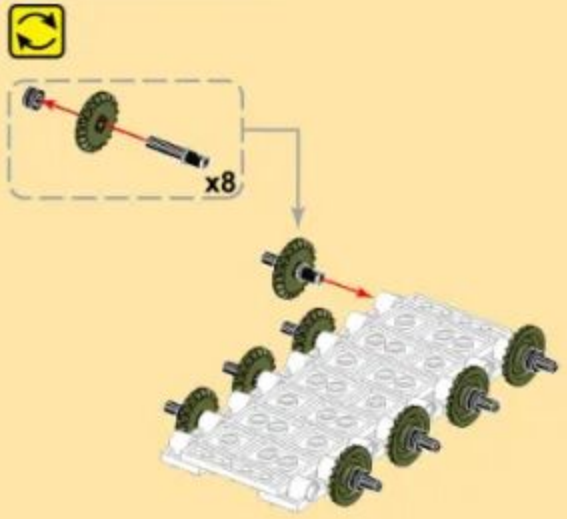

MILITARY EQUIPMENT

PANTHER TANK

Building blocks model

Perfect shape, high simulation, classic collection

6+ / 4517 / 638 PCS
Suitable Age Product Number Parts Total

- 6
- x8
 - x8
 - x8

- 7
- x8

- 8
- x3
 - x2
 - x1