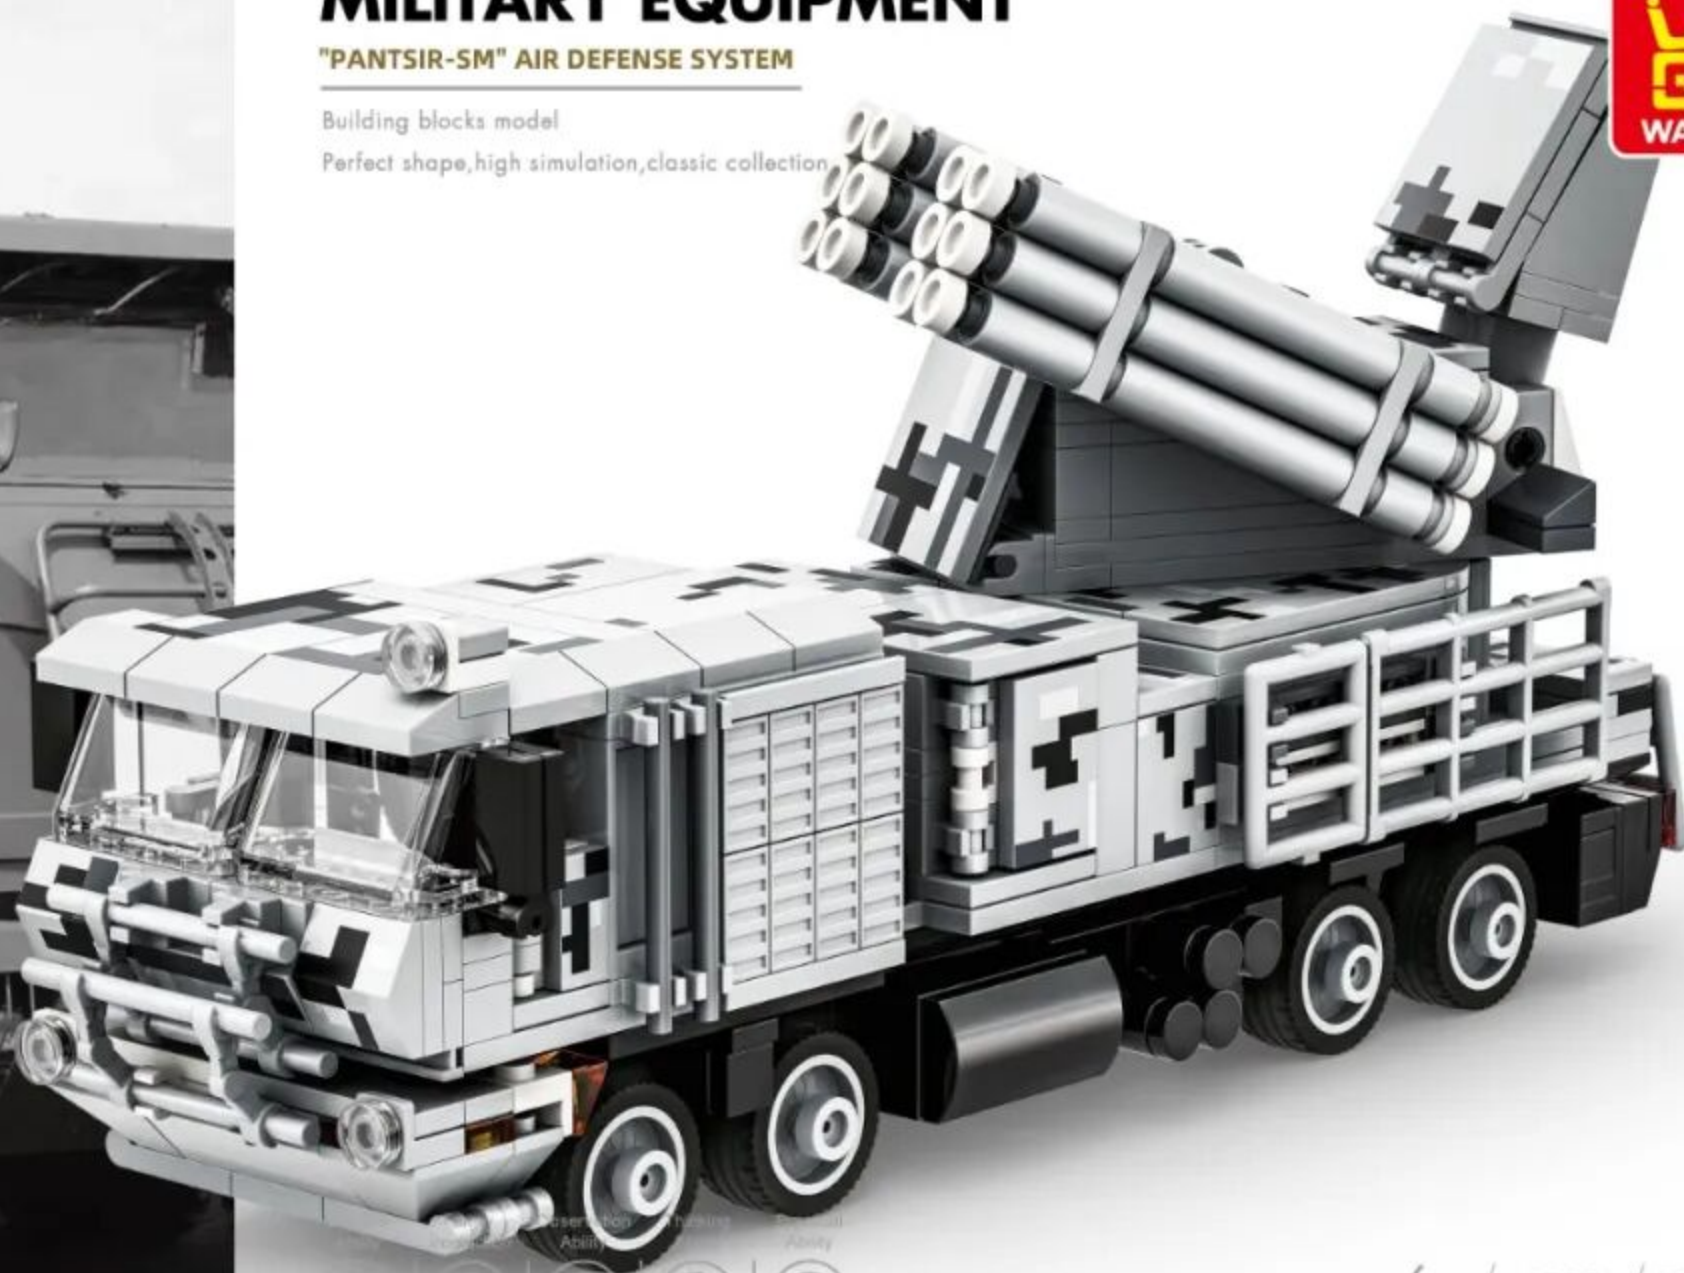

MILITARY EQUIPMENT

"PANTSIR-SM" AIR DEFENSE SYSTEM

Building blocks model

Perfect shape, high simulation, classic collection

6+ / 4518 / 582 PCS
Suitable Age Product Number Parts Total

152PCS

微信扫一扫
补件更简单

- 8 2x6
-  x1
 -  x2
 -  x1
 -  x2
 -  x2
 -  x2
 -  x2
 -  x2
 -  x2