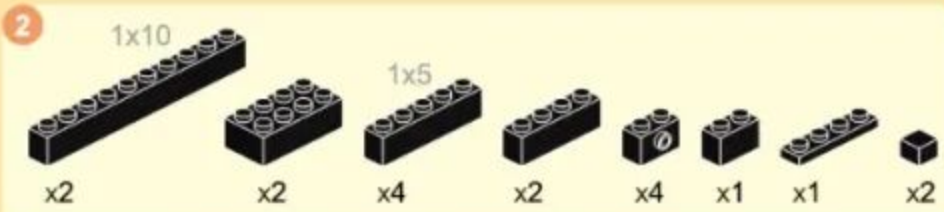

MILITARY EQUIPMENT

"PANTSIR-SM" AIR DEFENSE SYSTEM

Building blocks model

Perfect shape, high simulation, classic collection

6+ / 4518 / 582 PCS
Suitable Age Product Number Parts Total

152PCS

微信扫一扫
补件更简单

- 8 2x6
-  x1
 -  x2
 -  x1
 -  x2
 -  x2
 -  x2
 -  x2
 -  x2
 -  x2

173PCS

11

x1

x2

x2

x1

x2

x2