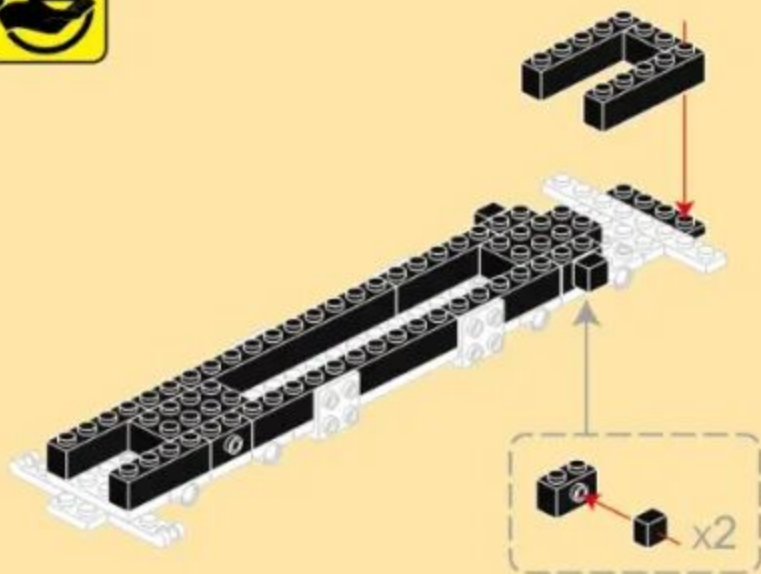

MILITARY EQUIPMENT

"PANTSIR-SM" AIR DEFENSE SYSTEM

Building blocks model

Perfect shape, high simulation, classic collection

6+ / 4518 / 582 PCS
Suitable Age Product Number Parts Total

152PCS

微信扫一扫
补件更简单

- 8 2x6
-  x1
 -  x2
 -  x1
 -  x2
 -  x2
 -  x2
 -  x2
 -  x2
 -  x2

173PCS

11

x1

x2

x2

x1

x2

x2