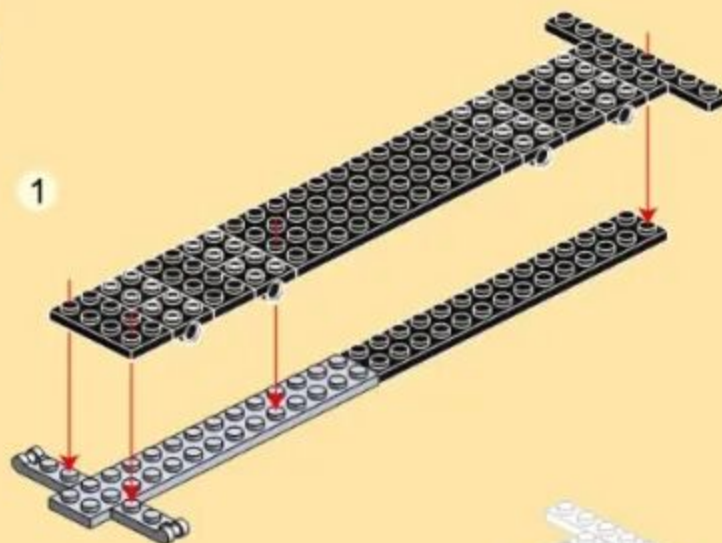

MILITARY EQUIPMENT

"PANTSIR-SM" AIR DEFENSE SYSTEM

Building blocks model

Perfect shape, high simulation, classic collection

6+ / 4518 / 582 PCS
Suitable Age Product Number Parts Total

152PCS

微信扫一扫
补件更简单

- 8 2x6
-  x1
 -  x2
 -  x1
 -  x2
 -  x2
 -  x2
 -  x2
 -  x2
 -  x2