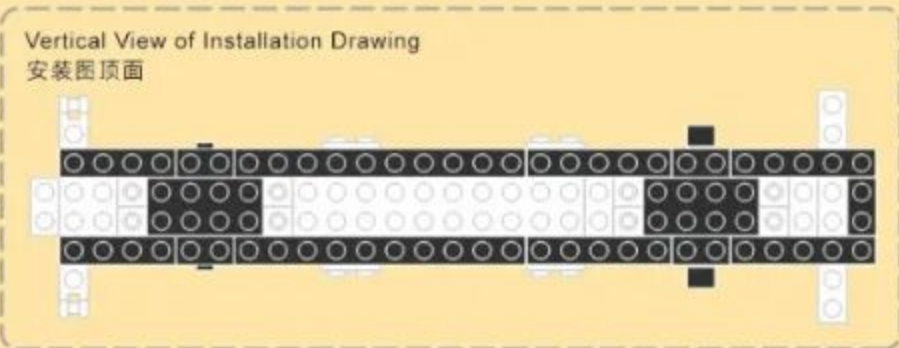

MILITARY EQUIPMENT

"PANTSIR-SM" AIR DEFENSE SYSTEM

Building blocks model

Perfect shape, high simulation, classic collection

6+ / 4518 / 582 PCS
Suitable Age Product Number Parts Total

152PCS

微信扫一扫
补件更简单

- 8 2x6
-  x1
 -  x2
 -  x1
 -  x2
 -  x2
 -  x2
 -  x2
 -  x2
 -  x2