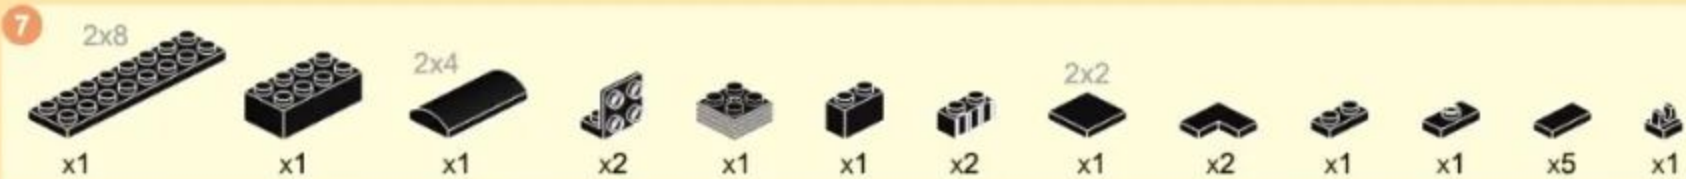

MILITARY EQUIPMENT

"PANTSIR-SM" AIR DEFENSE SYSTEM

Building blocks model

Perfect shape, high simulation, classic collection

6+ / 4518 / 582 PCS
Suitable Age Product Number Parts Total

152PCS

微信扫一扫
补件更简单

- 8 2x6
-  x1
 -  x2
 -  x1
 -  x2
 -  x2
 -  x2
 -  x2
 -  x2
 -  x2

173PCS

11

x1

x2

x2

x1

x2

x2