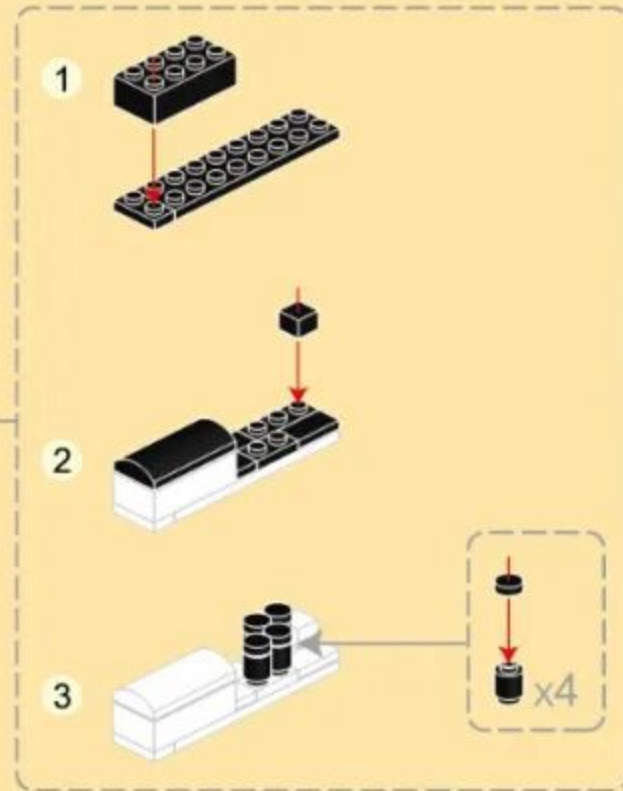

MILITARY EQUIPMENT

"PANTSIR-SM" AIR DEFENSE SYSTEM

Building blocks model

Perfect shape, high simulation, classic collection

6+ / 4518 / 582 PCS
Suitable Age Product Number Parts Total

152PCS

微信扫一扫
补件更简单

- 8 2x6
-  x1
 -  x2
 -  x1
 -  x2
 -  x2
 -  x2
 -  x2
 -  x2
 -  x2