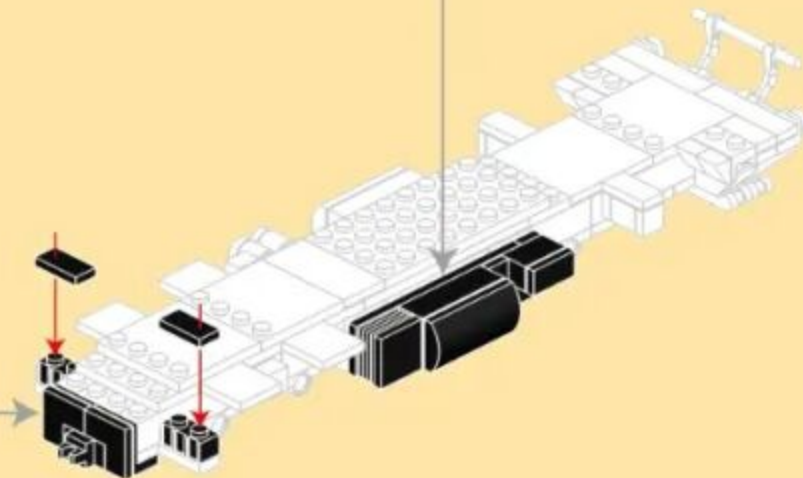

MILITARY EQUIPMENT

"PANTSIR-SM" AIR DEFENSE SYSTEM

Building blocks model

Perfect shape, high simulation, classic collection

6+ / 4518 / 582 PCS
Suitable Age Product Number Parts Total

152PCS

微信扫一扫
补件更简单

- 8 2x6
-  x1
 -  x2
 -  x1
 -  x2
 -  x2
 -  x2
 -  x2
 -  x2
 -  x2