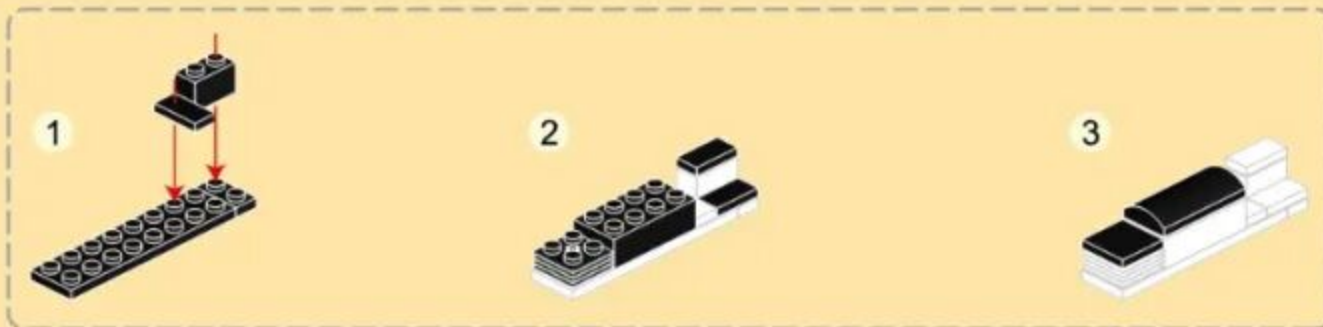

MILITARY EQUIPMENT

"PANTSIR-SM" AIR DEFENSE SYSTEM

Building blocks model

Perfect shape, high simulation, classic collection

6+ / 4518 / 582 PCS
Suitable Age Product Number Parts Total

152PCS

微信扫一扫
补件更简单

- 8 2x6
-  x1
 -  x2
 -  x1
 -  x2
 -  x2
 -  x2
 -  x2
 -  x2
 -  x2