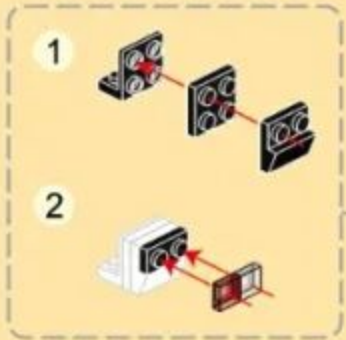

MILITARY EQUIPMENT

"PANTSIR-SM" AIR DEFENSE SYSTEM

Building blocks model

Perfect shape, high simulation, classic collection

6+ / 4518 / 582 PCS
Suitable Age Product Number Parts Total

152PCS

微信扫一扫
补件更简单

- 8 2x6
-  x1
 -  x2
 -  x1
 -  x2
 -  x2
 -  x2
 -  x2
 -  x2
 -  x2