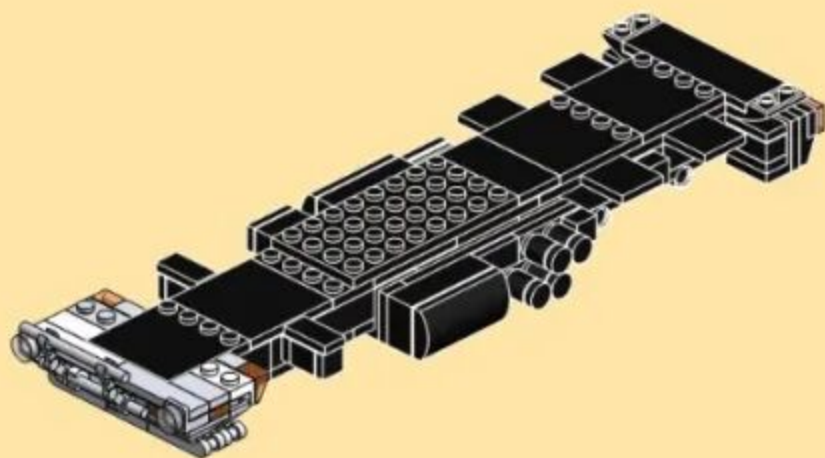

MILITARY EQUIPMENT

"PANTSIR-SM" AIR DEFENSE SYSTEM

Building blocks model

Perfect shape, high simulation, classic collection

6+ / 4518 / 582 PCS
Suitable Age Product Number Parts Total

152PCS

微信扫一扫
补件更简单

- 8 2x6
-  x1
 -  x2
 -  x1
 -  x2
 -  x2
 -  x2
 -  x2
 -  x2
 -  x2

173PCS

11

x1

x2

x2

x1

x2

x2