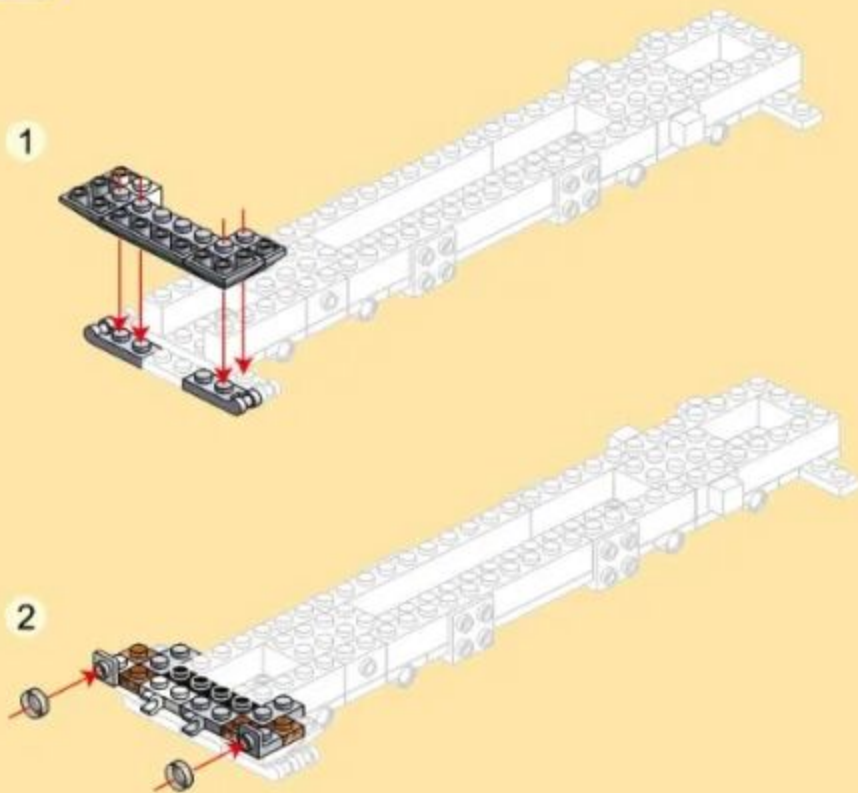

MILITARY EQUIPMENT

"PANTSIR-SM" AIR DEFENSE SYSTEM

Building blocks model

Perfect shape, high simulation, classic collection

6+ / 4518 / 582 PCS
Suitable Age Product Number Parts Total

152PCS

微信扫一扫
补件更简单

- 8 2x6
-  x1
 -  x2
 -  x1
 -  x2
 -  x2
 -  x2
 -  x2
 -  x2
 -  x2