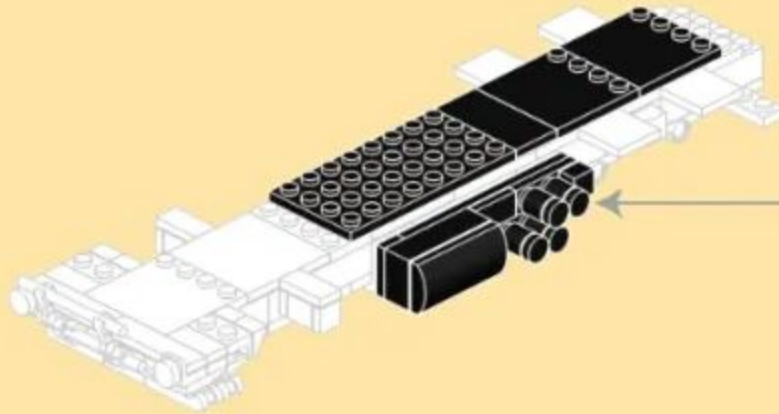

MILITARY EQUIPMENT

"PANTSIR-SM" AIR DEFENSE SYSTEM

Building blocks model

Perfect shape, high simulation, classic collection

6+ / 4518 / 582 PCS
Suitable Age Product Number Parts Total

152PCS

微信扫一扫
补件更简单

- 8 2x6
-  x1
 -  x2
 -  x1
 -  x2
 -  x2
 -  x2
 -  x2
 -  x2
 -  x2

173PCS

11

x1

x2

x2

x1

x2

x2