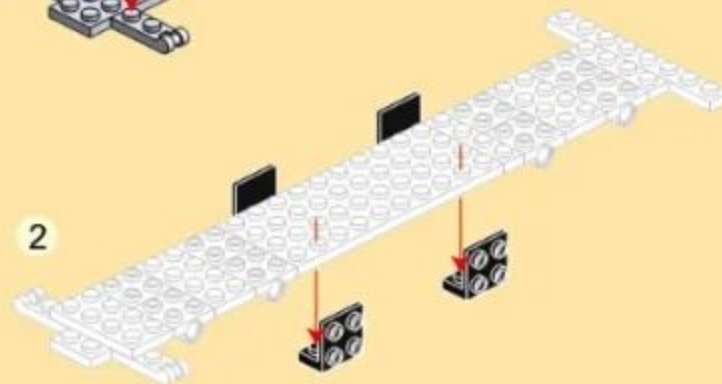

MILITARY EQUIPMENT

"PANTSIR-SM" AIR DEFENSE SYSTEM

Building blocks model

Perfect shape, high simulation, classic collection

6+ / 4518 / 582 PCS
Suitable Age Product Number Parts Total

152PCS

微信扫一扫
补件更简单

- 8 2x6
-  x1
 -  x2
 -  x1
 -  x2
 -  x2
 -  x2
 -  x2
 -  x2
 -  x2