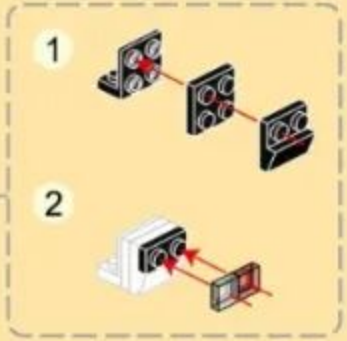

MILITARY EQUIPMENT

"PANTSIR-SM" AIR DEFENSE SYSTEM

Building blocks model

Perfect shape, high simulation, classic collection

6+ / 4518 / 582 PCS
Suitable Age Product Number Parts Total

152PCS

微信扫一扫
补件更简单

- 8 2x6
-  x1
 -  x2
 -  x1
 -  x2
 -  x2
 -  x2
 -  x2
 -  x2
 -  x2