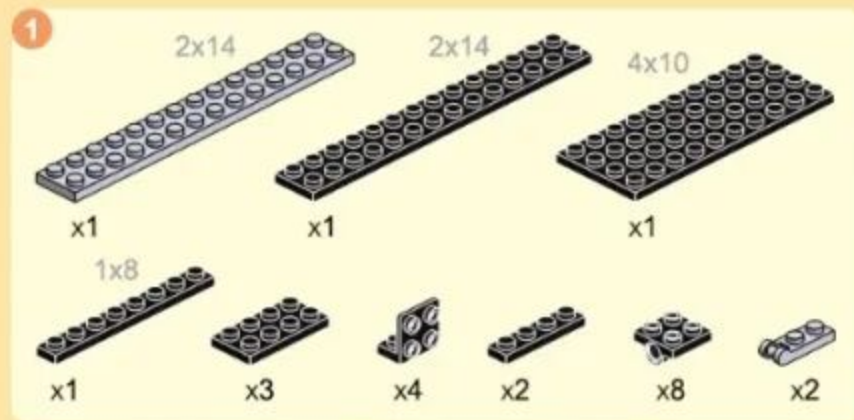

MILITARY EQUIPMENT

"PANTSIR-SM" AIR DEFENSE SYSTEM

Building blocks model

Perfect shape, high simulation, classic collection

6+ / 4518 / 582 PCS
Suitable Age Product Number Parts Total

152PCS

微信扫一扫
补件更简单

- 8 2x6
-  x1
 -  x2
 -  x1
 -  x2
 -  x2
 -  x2
 -  x2
 -  x2
 -  x2