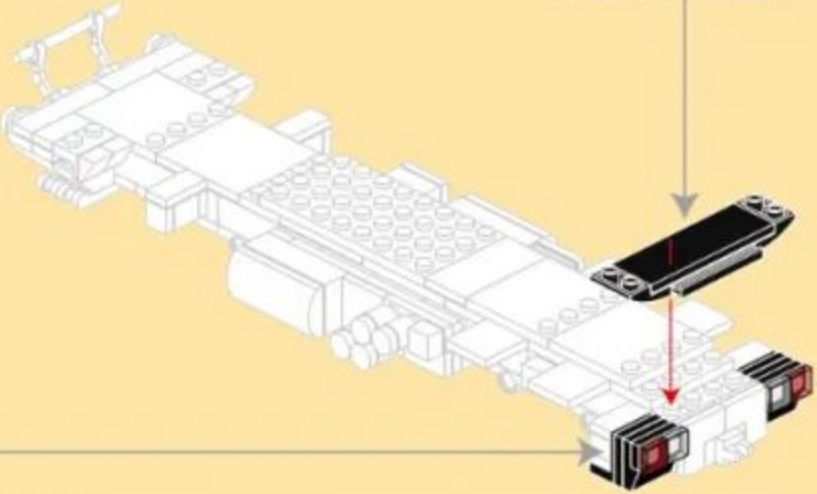

MILITARY EQUIPMENT

"PANTSIR-SM" AIR DEFENSE SYSTEM

Building blocks model

Perfect shape, high simulation, classic collection

6+ / 4518 / 582 PCS
Suitable Age Product Number Parts Total

152PCS

微信扫一扫
补件更简单

- 8 2x6
-  x1
 -  x2
 -  x1
 -  x2
 -  x2
 -  x2
 -  x2
 -  x2
 -  x2