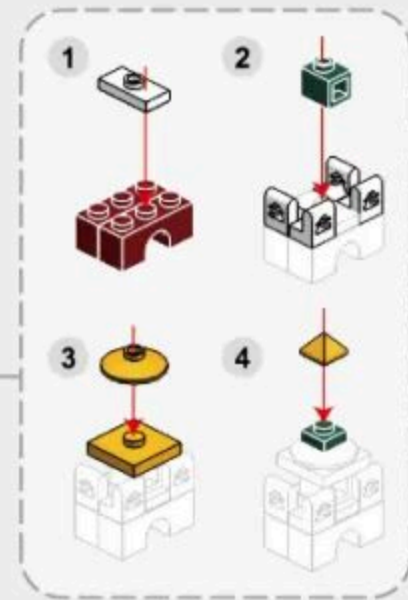

Vertical View of Installation Drawing
安装图顶面

1-6

Vertical View of Installation Drawing
安装图顶面

1-7

1-9

154PCS

2-1

2-2

2-3

2-4

191 PCS

3-1

Tips: This step is only used to build and place the product.
If you need to hang the wall, please remove this step after the construction is completed.
注意：此步骤仅用于搭建摆放版产品，
如需挂墙请在搭建完成后拆除此步骤。

3-2

3-3

3-4

3-5

3-6

3-7

3-10

3-11

3-12

3-13

CITY POSTCARD

Warm Reminder: The three-dimensional painting comes with hanging hooks and offers two decorative styles. It can be used as a wall decoration or assembled with supporting legs according to the instructions for placement on tabletops.