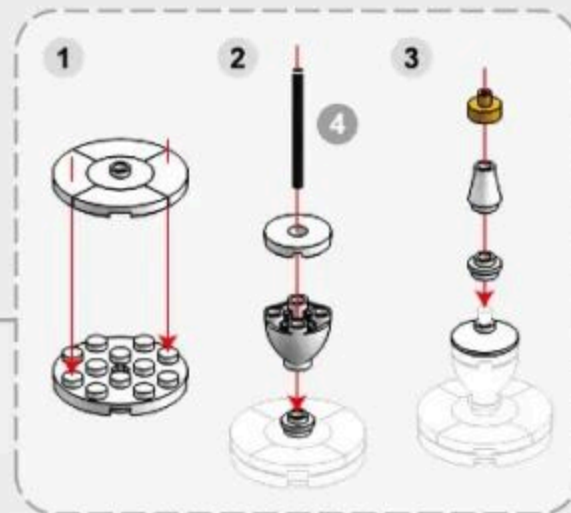

Vertical View of Installation Drawing
安装图顶面

1-6

Vertical View of Installation Drawing
安装图顶面

1-7

1-9

154PCS

2-1

2-2

2-3

2-4

191 PCS

3-1

Tips: This step is only used to build and place the product.
If you need to hang the wall, please remove this step after the construction is completed.
注意：此步骤仅用于搭建摆放版产品，
如需挂墙请在搭建完成后拆除此步骤。

3-2

3-3

3-4

3-5

3-6

3-7

3-10

3-11

3-12

3-13

CITY POSTCARD

Warm Reminder: The three-dimensional painting comes with hanging hooks and offers two decorative styles. It can be used as a wall decoration or assembled with supporting legs according to the instructions for placement on tabletops.