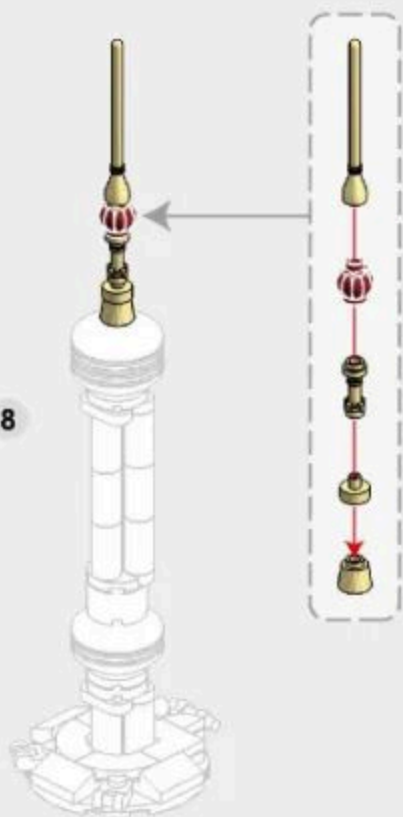

x3

x3

x3

8

9

10

3-8

CITY POSTCARD

Warm Reminder: The three-dimensional painting comes with hanging hooks and offers two decorative styles. It can be used as a wall decoration or assembled with supporting legs according to the instructions for placement on tabletops.