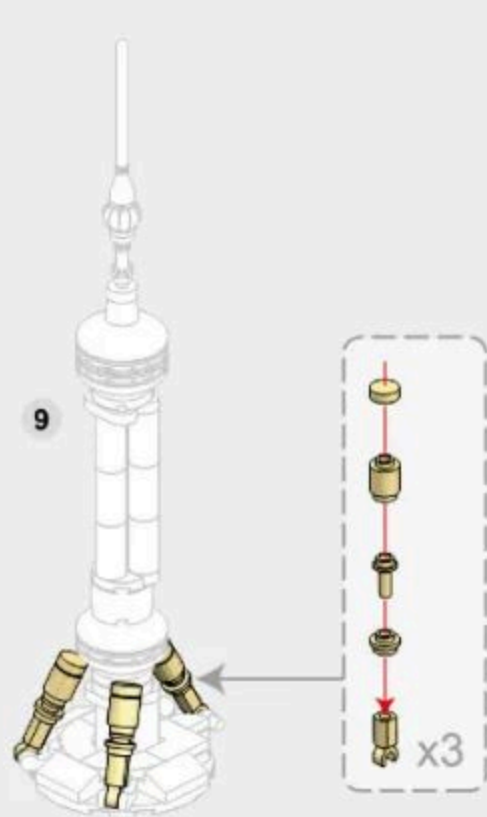

x3

x3

x3

8

9

10

3-8

CITY POSTCARD

Warm Reminder: The three-dimensional painting comes with hanging hooks and offers two decorative styles. It can be used as a wall decoration or assembled with supporting legs according to the instructions for placement on tabletops.