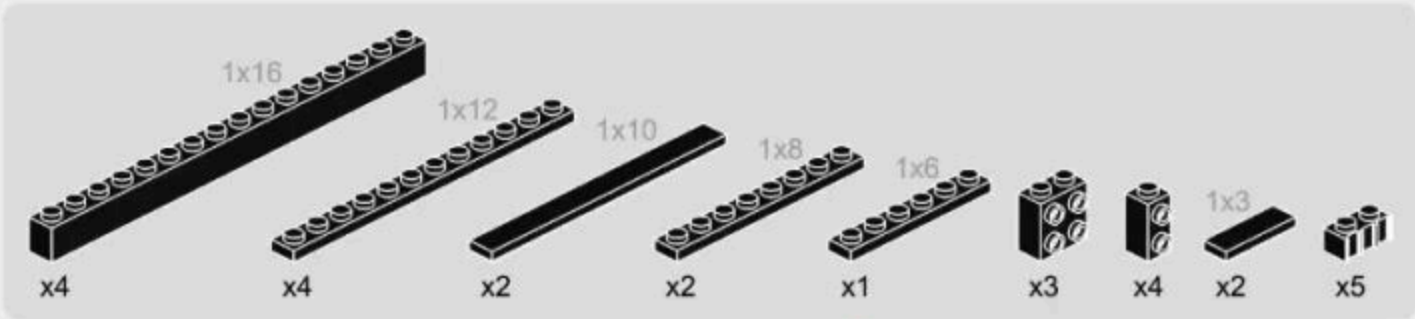

Vertical View of Installation Drawing
安装图顶面

1-12

249PCS

2-1

2-2

2-3

x1

x1