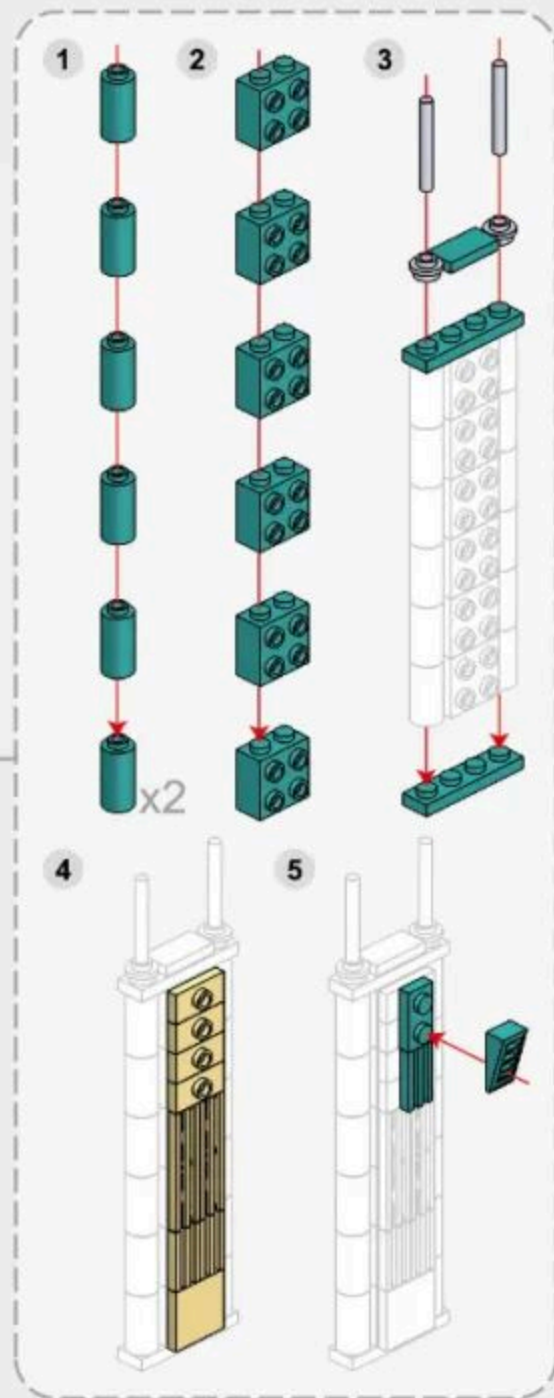

Vertical View of Installation Drawing
安装图顶面

1-6

Vertical View of Installation Drawing
安装图顶面

1-7

1-8

1-10

Vertical View of Installation Drawing
安装图顶面

1-11

2-8

156PCS

3-1

- 2x4 (blue) x1
- 1x2 (blue) x2
- 1x2 (grey) x2
- 1x2 (grey) x2
- 1x2 (blue) x1
- 1x2 (blue) x2
- 1x2 (blue) x1
- 1x1 (red) x1
- 1x1 (yellow) x1
- 1x1 (blue) x2
- 1x1 (red) x1
- 1x1 (yellow) x1

3-2

3-3

3-4

3-5

x2

x1

x1

x1