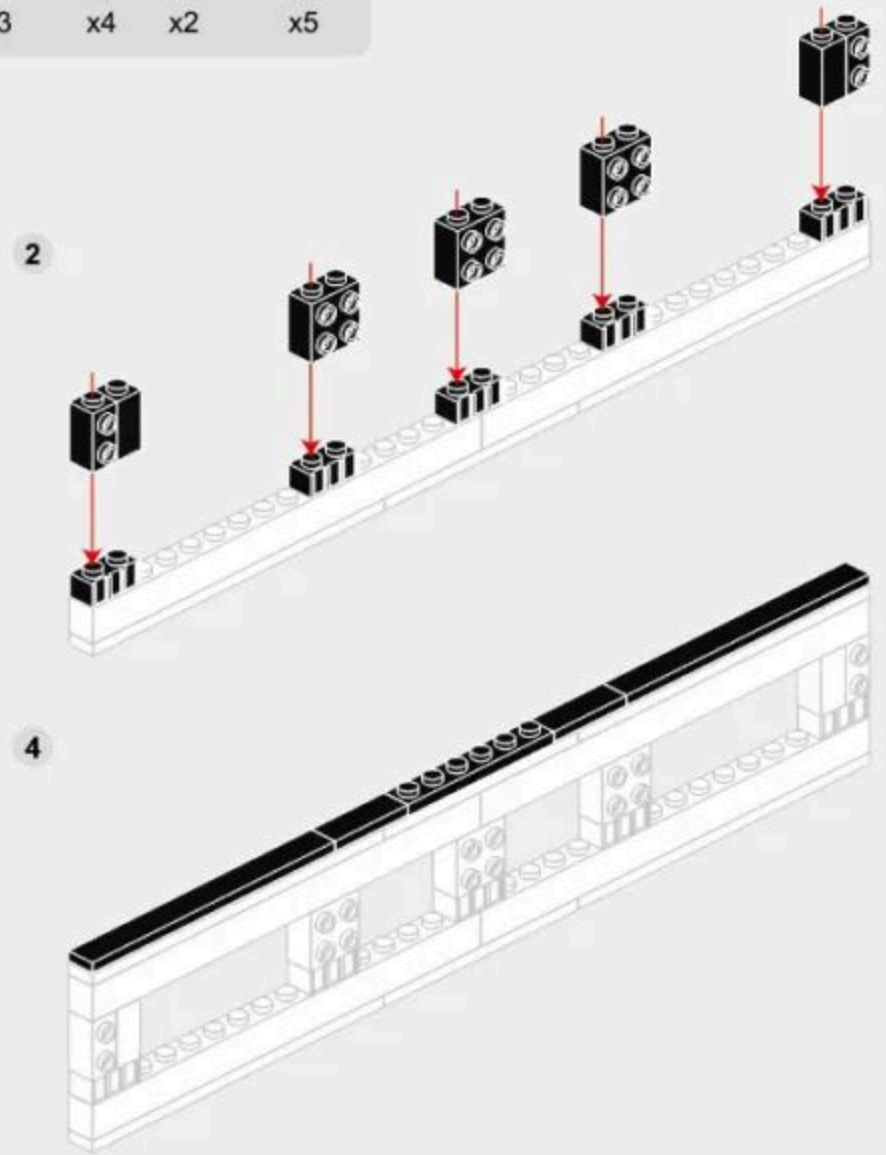

Vertical View of Installation Drawing
安装图顶面

1-6

Vertical View of Installation Drawing
安装图顶面

1-7

1-8

1-10

Vertical View of Installation Drawing
安装图顶面

1-11

Vertical View of Installation Drawing
安装图顶面

1-12

249PCS

2-1

2-2

2-3

x1

x1

x1

x1

2-4

Tips: This step is only used to build and place the product.
If you need to hang the wall, please remove this step after the construction is completed.

注意：此步骤仅用于搭建摆放版产品，
如需挂墙请在搭建完成后拆除此步骤。

2-5

2-6

2-7