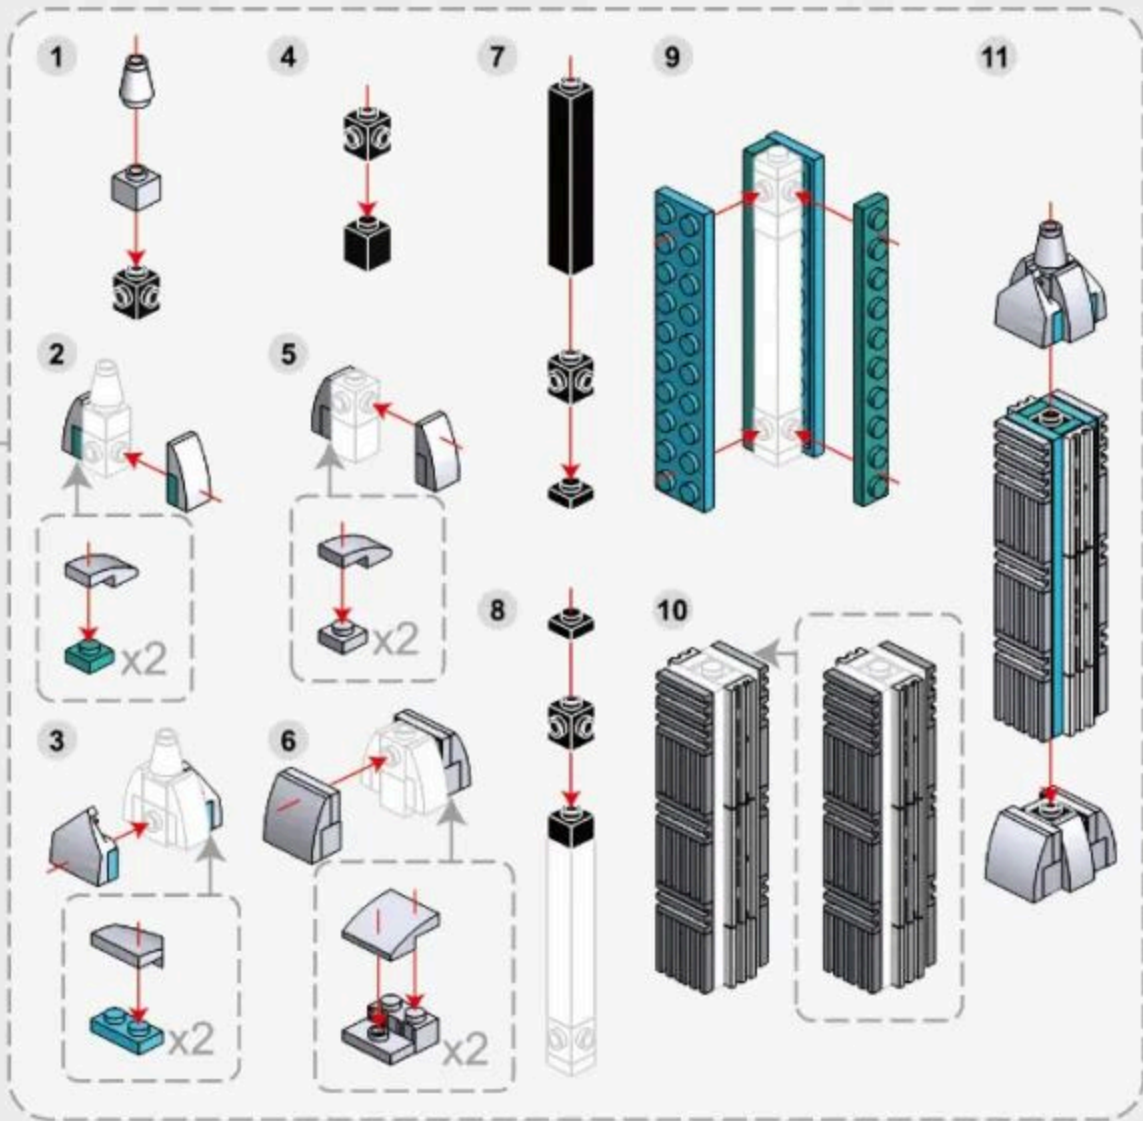

Vertical View of Installation Drawing
安装图顶面

1-6

Vertical View of Installation Drawing
安装图顶面

1-7

1-8

1-10

Vertical View of Installation Drawing
安装图顶面

1-11

Vertical View of Installation Drawing
安装图顶面

1-12

249PCS

2-1

2-2

2-3

x1

x1

x1

x1

2-4

Tips: This step is only used to build and place the product.
If you need to hang the wall, please remove this step after the construction is completed.

注意：此步骤仅用于搭建摆放版产品，
如需挂墙请在搭建完成后拆除此步骤。

2-5

2-6

2-7