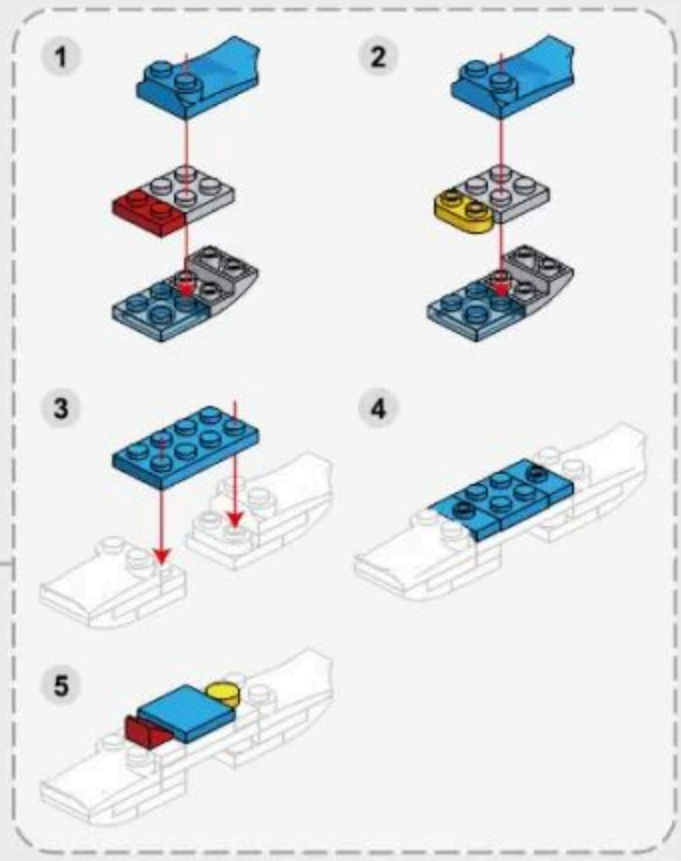

Vertical View of Installation Drawing
安装图顶面

1-6

Vertical View of Installation Drawing
安装图顶面

1-7

1-8

1-10

Vertical View of Installation Drawing
安装图顶面

1-11

x1

x1

2-4

Tips: This step is only used to build and place the product.
If you need to hang the wall, please remove this step after the construction is completed.

注意：此步骤仅用于搭建摆放版产品，
如需挂墙请在搭建完成后拆除此步骤。

2-5

2-6

2-7

2-8

156PCS

3-1

- 2x4 (blue) x1
- 1x2 (blue) x2
- 1x2 (grey) x2
- 1x2 (grey) x2
- 1x2 (blue) x1
- 1x2 (blue) x2
- 1x2 (blue) x1
- 1x1 (red) x1
- 1x1 (yellow) x1
- 1x1 (blue) x2
- 1x1 (red) x1
- 1x1 (yellow) x1

3-2

3-3

3-4

3-5

x2

x1

x1

x1