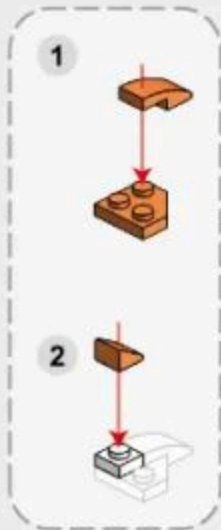

Vertical View of Installation Drawing
安装图顶面

1-6

Vertical View of Installation Drawing
安装图顶面

1-7

1-8

1-10

Vertical View of Installation Drawing
安装图顶面

1-11

Vertical View of Installation Drawing
安装图顶面

1-12

249PCS

2-1

2-2

2-3

x1

x1

x1

x1

2-4

Tips: This step is only used to build and place the product.
If you need to hang the wall, please remove this step after the construction is completed.

注意：此步骤仅用于搭建摆放版产品，
如需挂墙请在搭建完成后拆除此步骤。

2-5

2-6

2-7