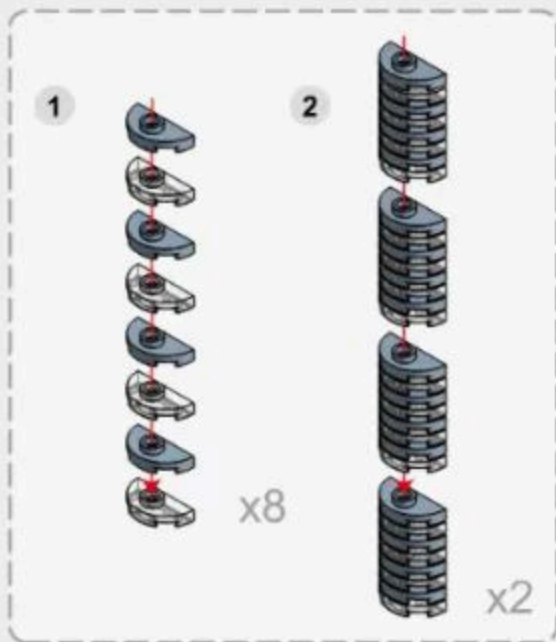

x1

x2

x4

x2

x2

x2

3-2

3-3

3-4

3-5

3-6

x32

x32

3-8

3-9

3-10

# CITY POSTCARD

Warm Reminder: The three-dimensional painting comes with hanging hooks and offers two decorative styles. It can be used as a wall decoration or assembled with supporting legs according to the instructions for placement on tabletops.  
 温馨提示: 立体画含有挂钩槽, 并且有两种装饰效果: 可以装饰于墙面或者按照说明书搭建支撑脚置放于桌面上。