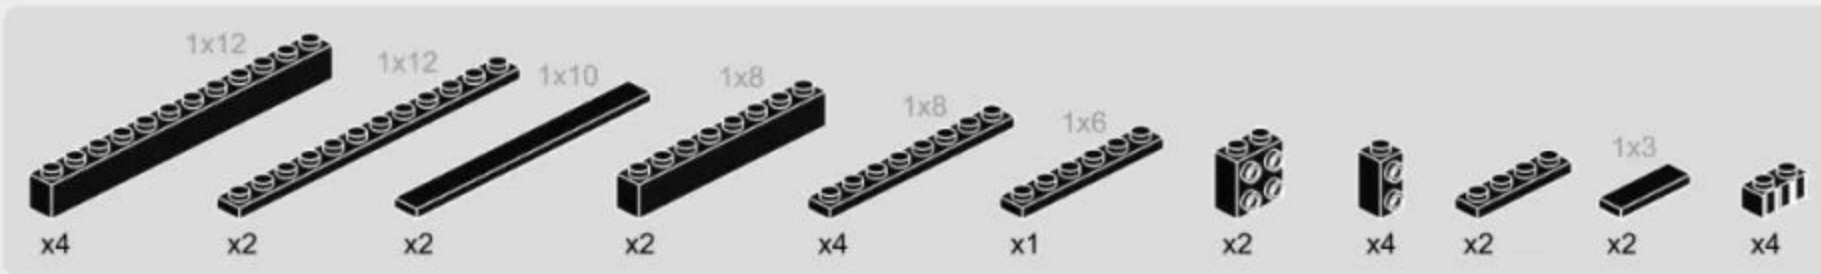

1-8

247 PCS

2-1

2-2

2-4

2-5

Tips: This step is only used to build and place the product. If you need to hang the wall, please remove this step after the construction is completed.

注意：此步骤仅用于搭建摆放版产品，如需挂墙请在搭建完成后拆除此步骤。

2-6

x1

x1

x5

x1

1x3

2-7

2-8