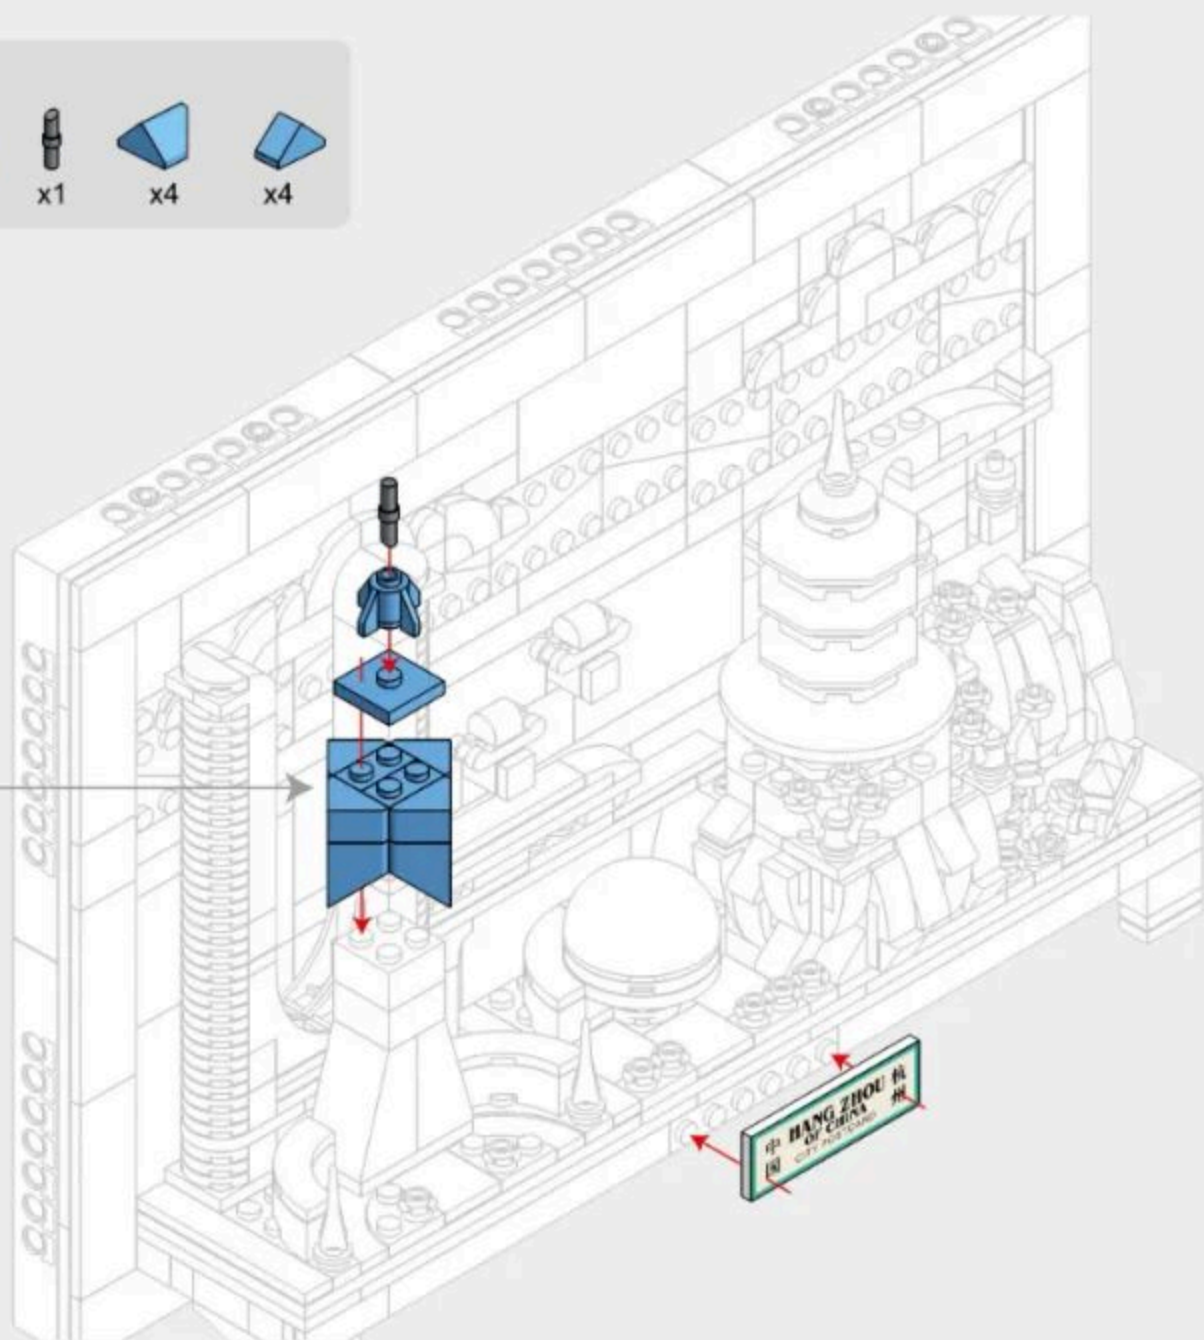

3-4

3-5

3-6

x32

x32

3-8

3-9

3-10

# CITY POSTCARD

Warm Reminder: The three-dimensional painting comes with hanging hooks and offers two decorative styles. It can be used as a wall decoration or assembled with supporting legs according to the instructions for placement on tabletops.  
 温馨提示: 立体画含有挂钩槽, 并且有两种装饰效果: 可以装饰于墙面或者按照说明书搭建支撑脚置放于桌面上。