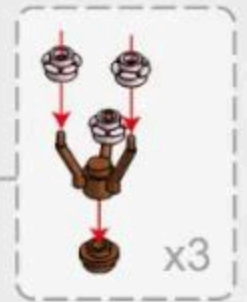

x1

x2

x4

x2

x2

x2

3-2

3-3

# CITY POSTCARD

Warm Reminder: The three-dimensional painting comes with hanging hooks and offers two decorative styles. It can be used as a wall decoration or assembled with supporting legs according to the instructions for placement on tabletops.  
 温馨提示: 立体画含有挂钩槽, 并且有两种装饰效果: 可以装饰于墙面或者按照说明书搭建支撑脚置放于桌面上。