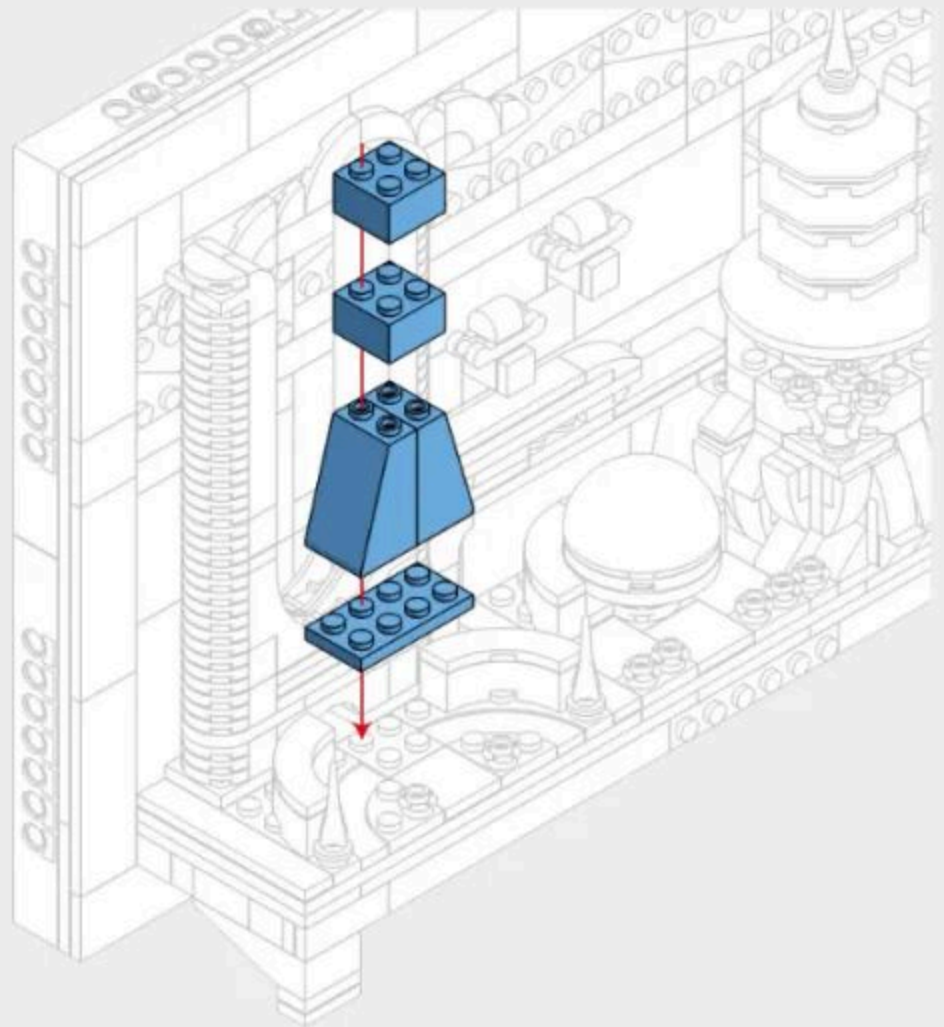

3-4

3-5

3-6

x32

x32

3-8

3-9

3-10

# CITY POSTCARD

Warm Reminder: The three-dimensional painting comes with hanging hooks and offers two decorative styles. It can be used as a wall decoration or assembled with supporting legs according to the instructions for placement on tabletops.  
 温馨提示: 立体画含有挂钩槽, 并且有两种装饰效果: 可以装饰于墙面或者按照说明书搭建支撑脚置放于桌面上。