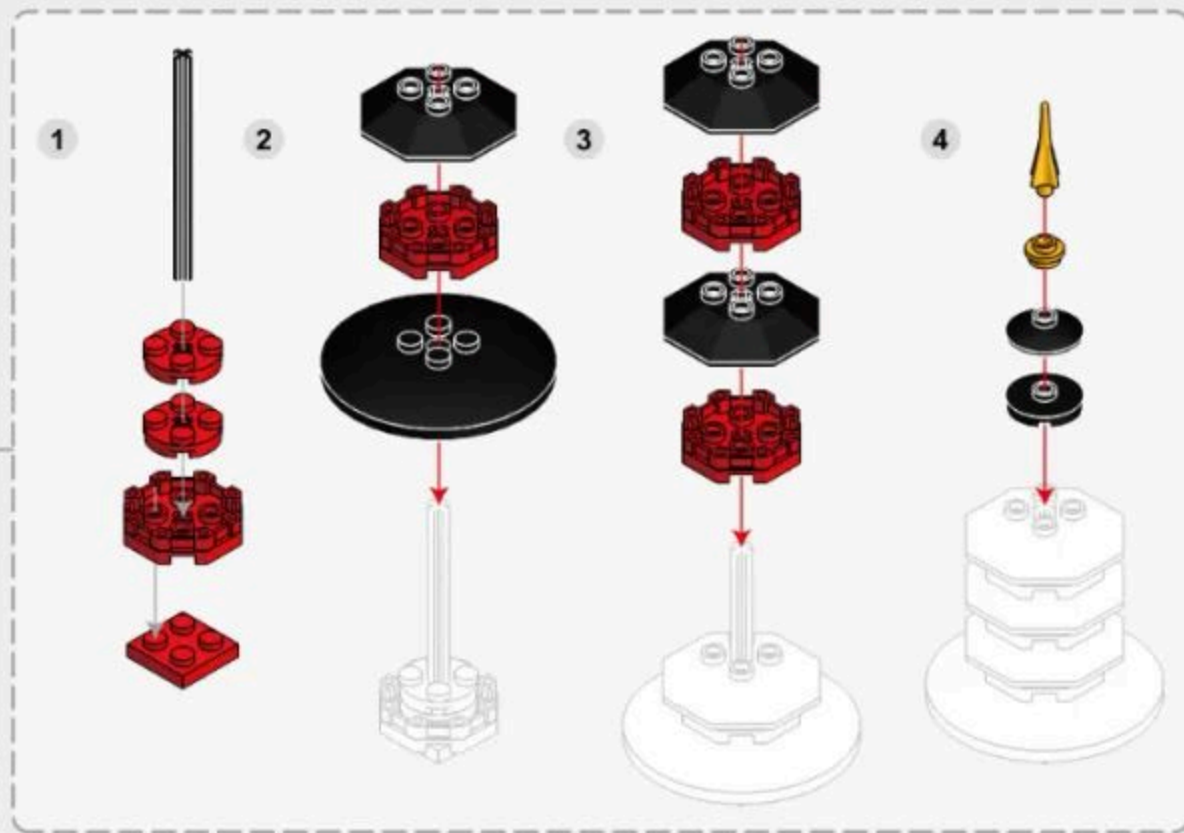

x1

x2

x4

x2

x2

x2

3-2

3-3

3-4

3-5

3-6

x32

x32

3-8

3-9

3-10

# CITY POSTCARD

Warm Reminder: The three-dimensional painting comes with hanging hooks and offers two decorative styles. It can be used as a wall decoration or assembled with supporting legs according to the instructions for placement on tabletops.  
 温馨提示: 立体画含有挂钩槽, 并且有两种装饰效果: 可以装饰于墙面或者按照说明书搭建支撑脚置放于桌面上。