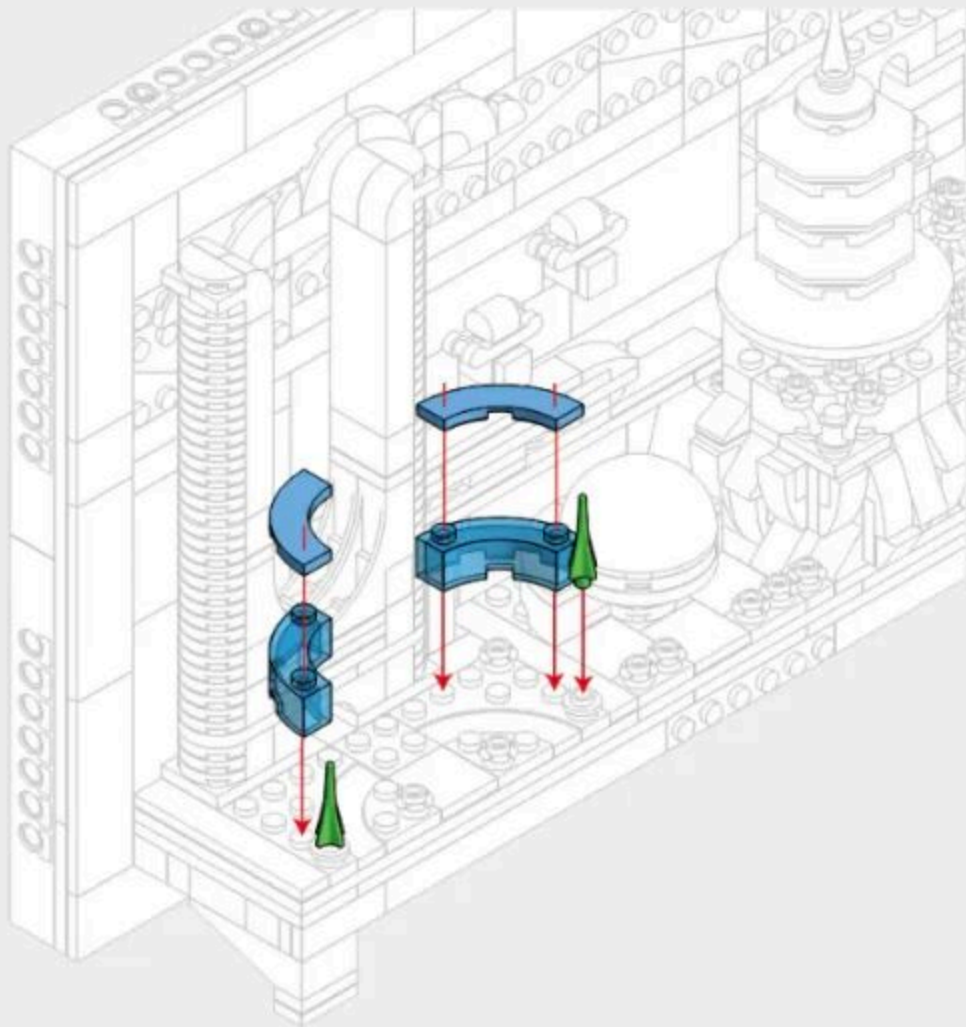

3-4

3-5

3-6

x32

x32

3-8

3-9

3-10

# CITY POSTCARD

Warm Reminder: The three-dimensional painting comes with hanging hooks and offers two decorative styles. It can be used as a wall decoration or assembled with supporting legs according to the instructions for placement on tabletops.  
 温馨提示: 立体画含有挂钩槽, 并且有两种装饰效果: 可以装饰于墙面或者按照说明书搭建支撑脚置放于桌面上。