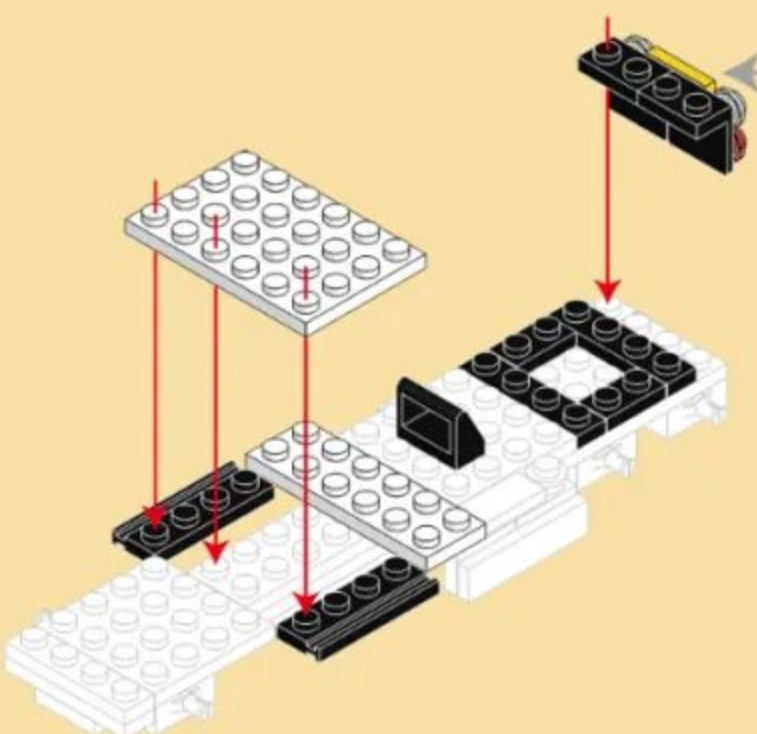

4972

6+ | 333 PCS

**CONTAINER  
TRUCK**

1

2

3

- 2** 4 X 4
- 1 x 4 X 4 black plate
  - 2 x 2 black L-shaped brick
  - 1 x 4 white Technic beam
  - 1 x 2 black Technic beam
  - 1 x 2 yellow Technic beam
  - 2 x black Technic axle
  - 1 x white Technic axle
  - 4 x white Technic bush
  - 1 x white Technic stopper

- 3** 4 X 6
- 1 x 4 X 6 white Technic plate
  - 1 x 2 X 6 white Technic beam
  - 2 x 2 black L-shaped brick
  - 2 x 2 black Technic beam
  - 1 x black Technic axle
  - 2 x 1 X 4 black Technic beam
  - 1 x 2 X 2 yellow Technic plate
  - 2 x 2 black Technic beam
  - 2 x red Technic bush
  - 2 x white Technic stopper