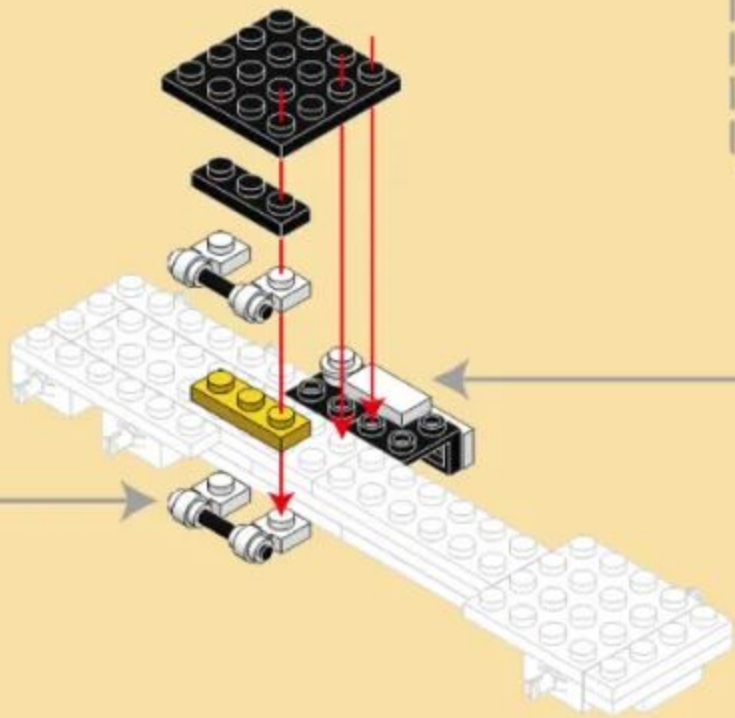

4972

6+ | 333 PCS

**CONTAINER  
TRUCK**

1

2

3

- 2** 4 X 4
- 1 x 4 X 4 black plate
  - 2 x 2 black L-shaped brick
  - 1 x 4 white Technic beam
  - 1 x 2 black Technic beam
  - 1 x 2 yellow Technic beam
  - 2 x black Technic axle
  - 1 x white Technic axle
  - 4 x white Technic bush
  - 1 x white Technic stopper

- 3** 4 X 6
- 1 x 4 X 6 white Technic plate
  - 1 x 2 X 6 white Technic beam
  - 2 x 2 black L-shaped brick
  - 2 x 2 black Technic beam
  - 1 x black Technic axle
  - 2 x 1 X 4 black Technic beam
  - 1 x 2 X 2 yellow Technic plate
  - 2 x 2 black Technic beam
  - 2 x red Technic bush
  - 2 x white Technic stopper