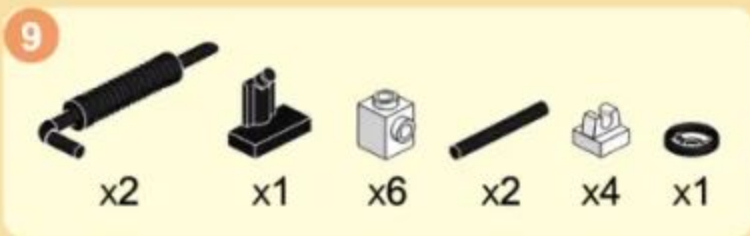

4972

6+ | 333 PCS

**CONTAINER  
TRUCK**

1

2

3

- 2** 4 X 4
- 1 x 4 X 4 black plate
  - 2 x 2 black L-shaped brick
  - 1 x 4 white Technic beam
  - 1 x 2 black Technic beam
  - 1 x 2 yellow Technic beam
  - 2 x black Technic axle
  - 1 x white Technic axle
  - 4 x white Technic bush
  - 1 x white Technic stopper

- 3** 4 X 6
- 1 x 4 X 6 white Technic plate
  - 1 x 2 X 6 white Technic beam
  - 2 x 2 black L-shaped brick
  - 2 x 2 black Technic beam
  - 1 x black Technic axle
  - 2 x 1 X 4 black Technic beam
  - 1 x 2 X 2 yellow Technic plate
  - 2 x 2 black Technic beam
  - 2 x red Technic bush
  - 2 x white Technic stopper