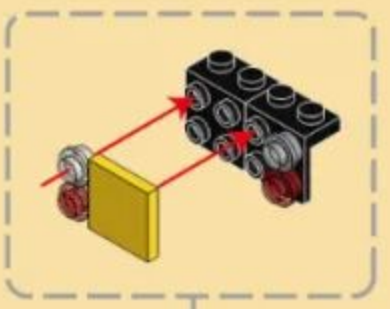

1. **2** 4 X 4
2. 1 x 4 X 4 black plate
   - 2 x 2 black L-shaped brick
   - 1 x 4 white Technic beam
   - 1 x 2 black Technic beam
   - 1 x 2 yellow Technic beam
   - 2 x black Technic axle
   - 1 x white Technic axle
   - 4 x white Technic bush
   - 1 x white Technic stopper

1. **3** 4 X 6
2. 1 x 4 X 6 white Technic plate
   - 1 x 2 X 6 white Technic beam
   - 2 x 2 black L-shaped brick
   - 2 x 2 black Technic beam
   - 1 x black Technic axle
   - 2 x 1 X 4 black Technic beam
   - 1 x 2 X 2 yellow Technic plate
   - 2 x 2 black Technic beam
   - 2 x red Technic bush
   - 2 x white Technic stopper