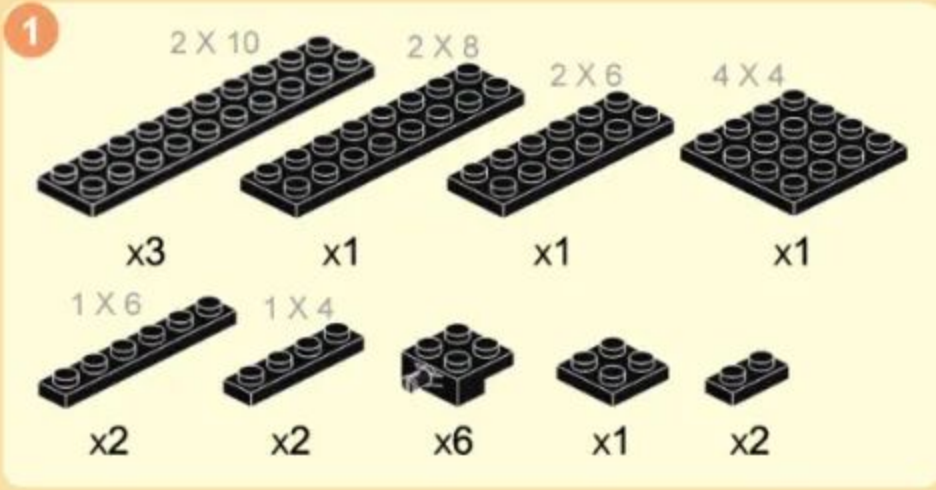

4972

6+ | 333 PCS

**CONTAINER  
TRUCK**

1

2

3

- 2** 4 X 4
- 1 x 4 X 4 black plate
  - 2 x 2 black L-shaped brick
  - 1 x 4 white Technic beam
  - 1 x 2 black Technic beam
  - 1 x 2 yellow Technic beam
  - 2 x black Technic axle
  - 1 x white Technic axle
  - 4 x white Technic bush
  - 1 x white Technic stopper