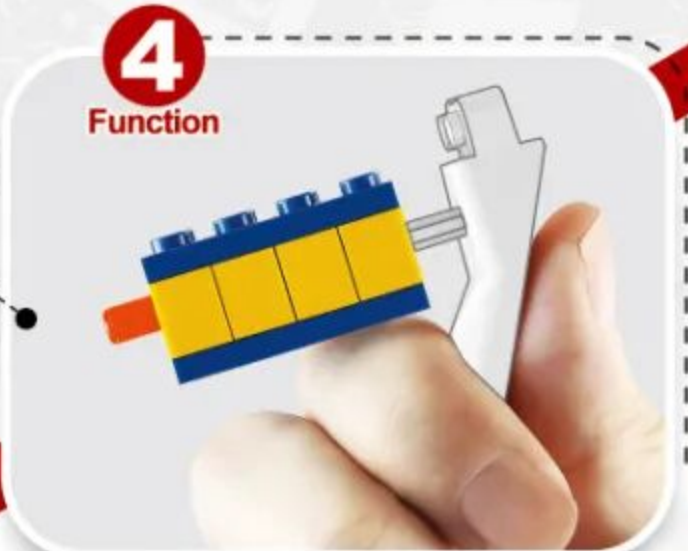

4 ways to make installation easier
让安装更简单

小提示：积木包分为底板包、整版配件包及普通配件包，底板包标识为A/B/C...，普通配件包编码与说明书对应，整版配件包无标识。
 Tip: Building block packs are divided into baseplate packs, runner accessory packs, and standard accessory packs. Baseplate packs are labeled A/B/C..., regular accessory packs have codes that correspond to the instructions, and runner accessory packs have no labels.