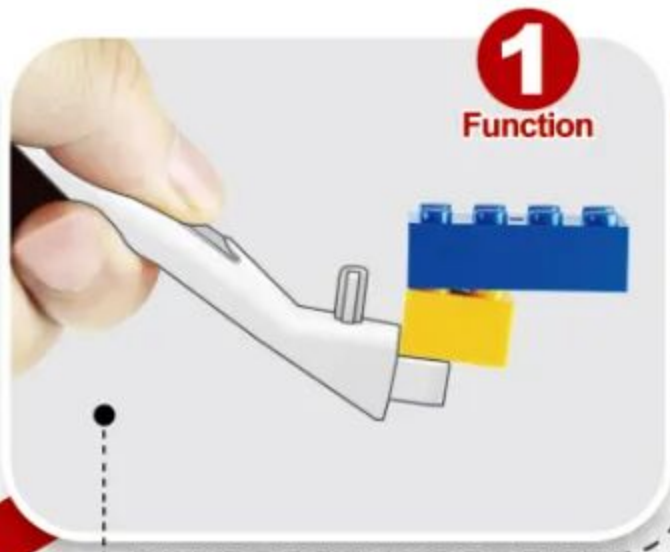

4 ways to make installation easier
让安装更简单

小提示：积木包分为底板包、整版配件包及普通配件包，底板包标识为A/B/C...，普通配件包编码与说明书对应，整版配件包无标识。
 Tip: Building block packs are divided into baseplate packs, runner accessory packs, and standard accessory packs. Baseplate packs are labeled A/B/C..., regular accessory packs have codes that correspond to the instructions, and runner accessory packs have no labels.