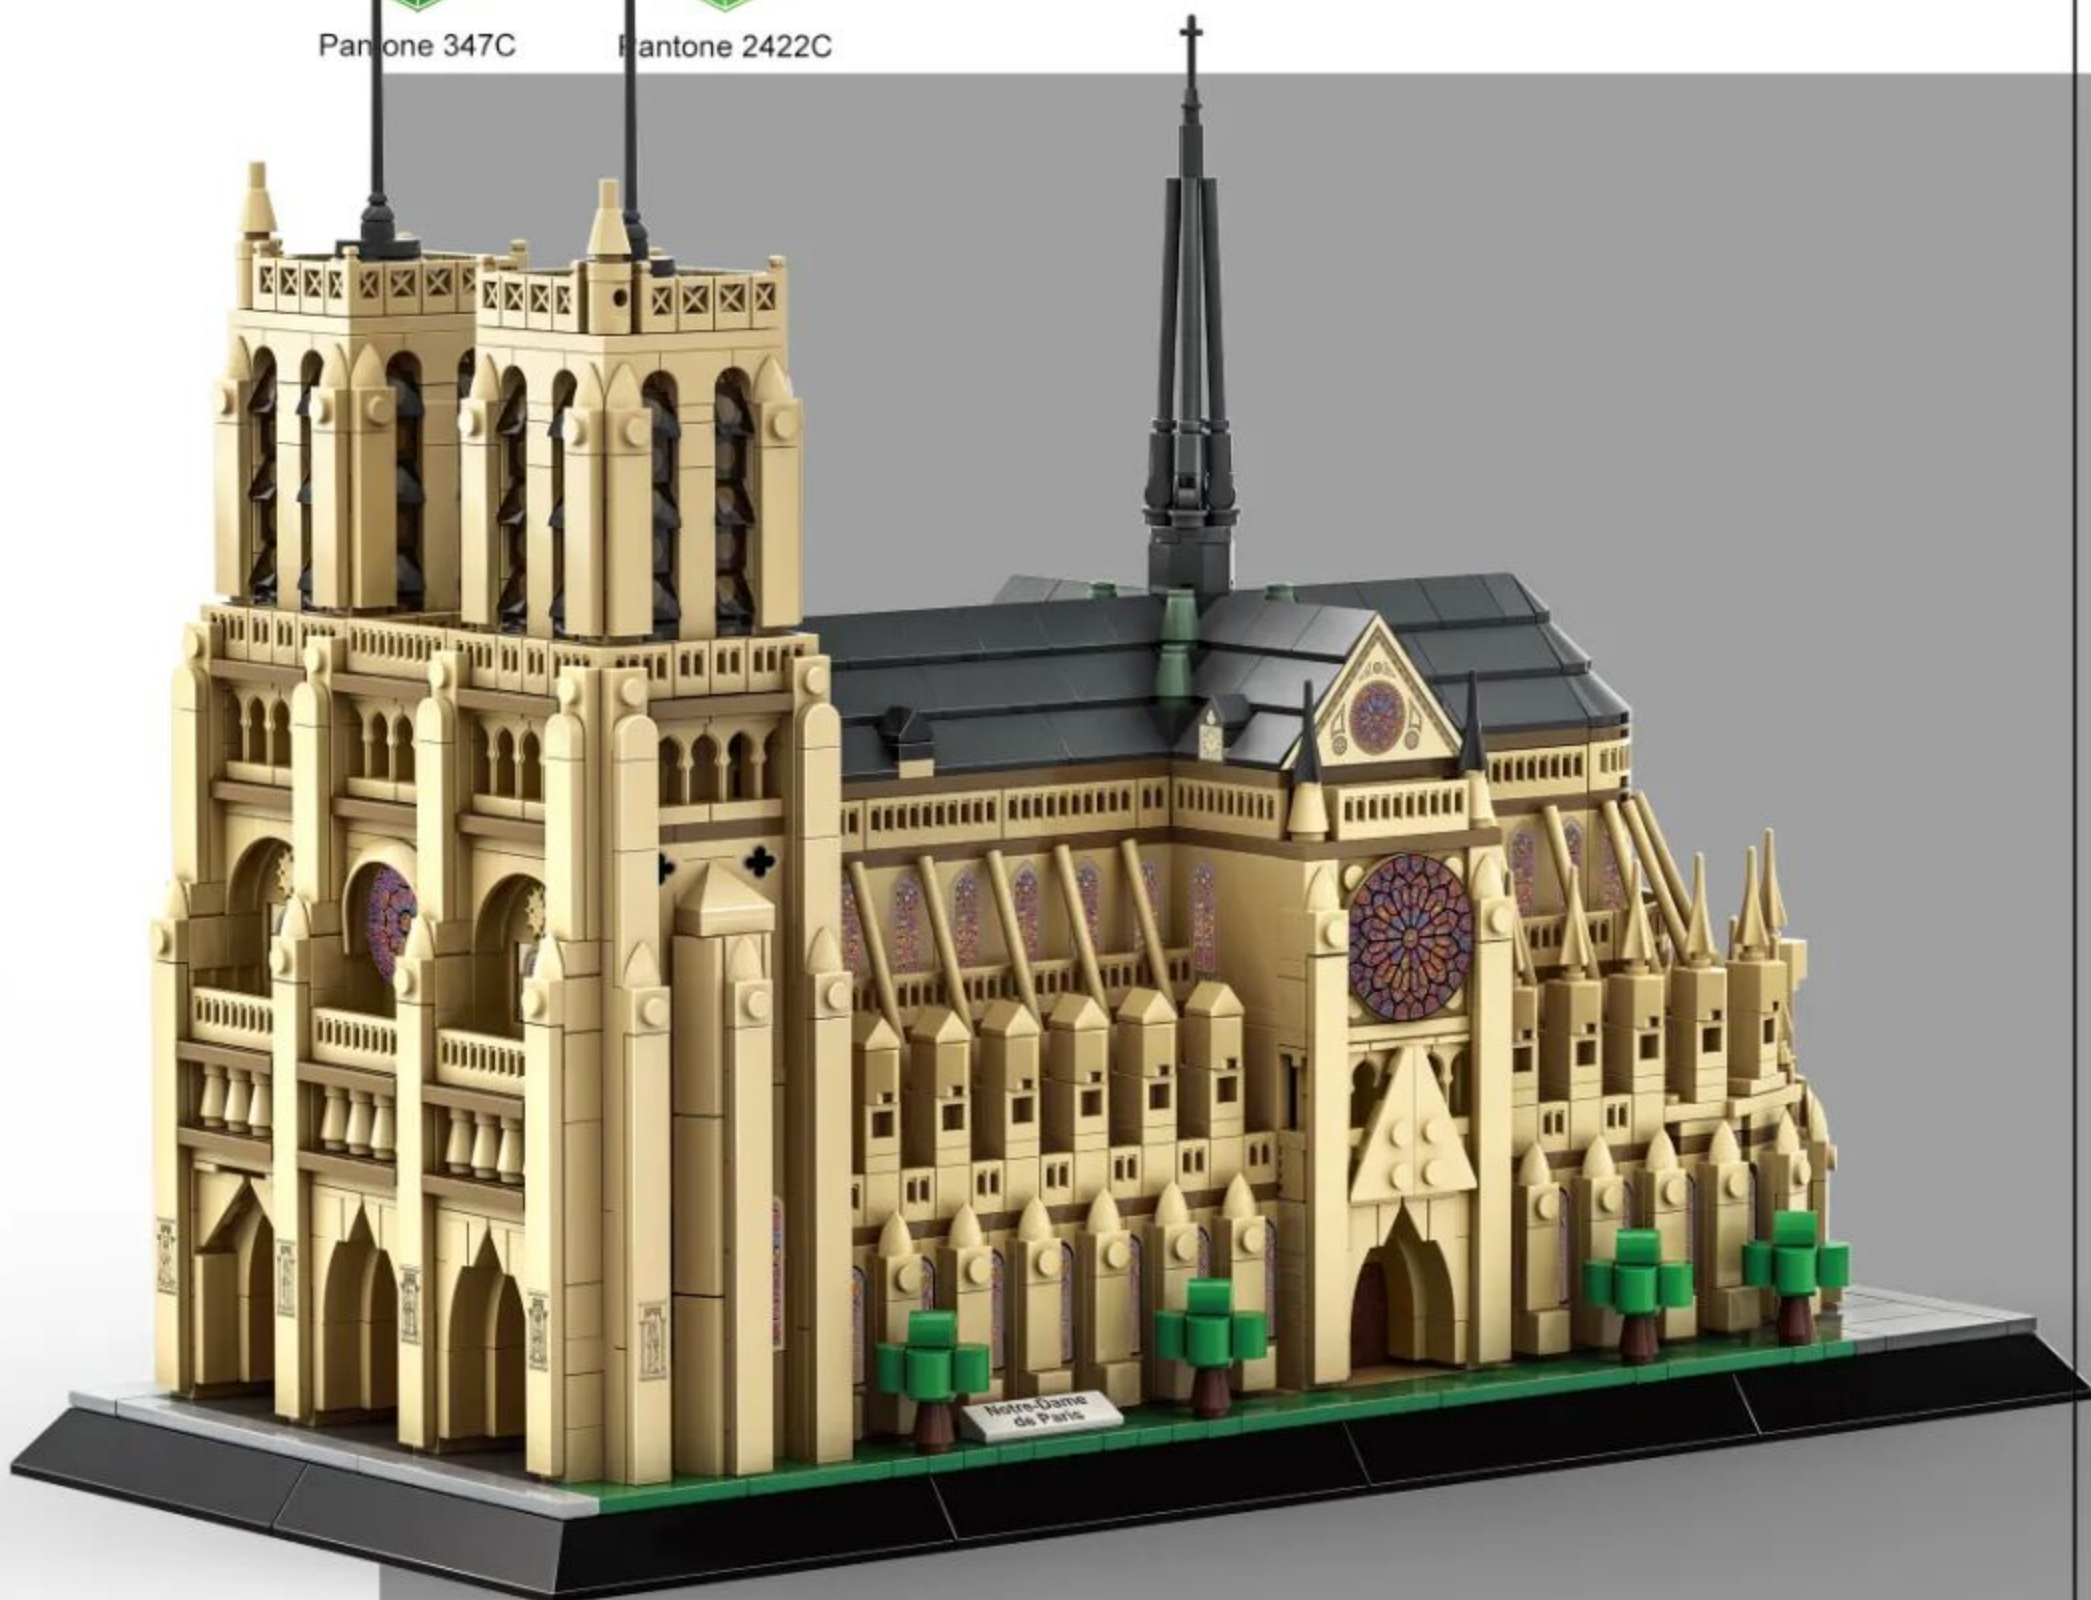

Main Color Matching

配色方案

Color matching

Adopting 3 main colors, with beige and dark gray as the primary tones, complemented by a more harmonious green, the overall effect better matches the original building's color palette, giving the product a stronger sense of atmosphere and making the entire design more coherent.