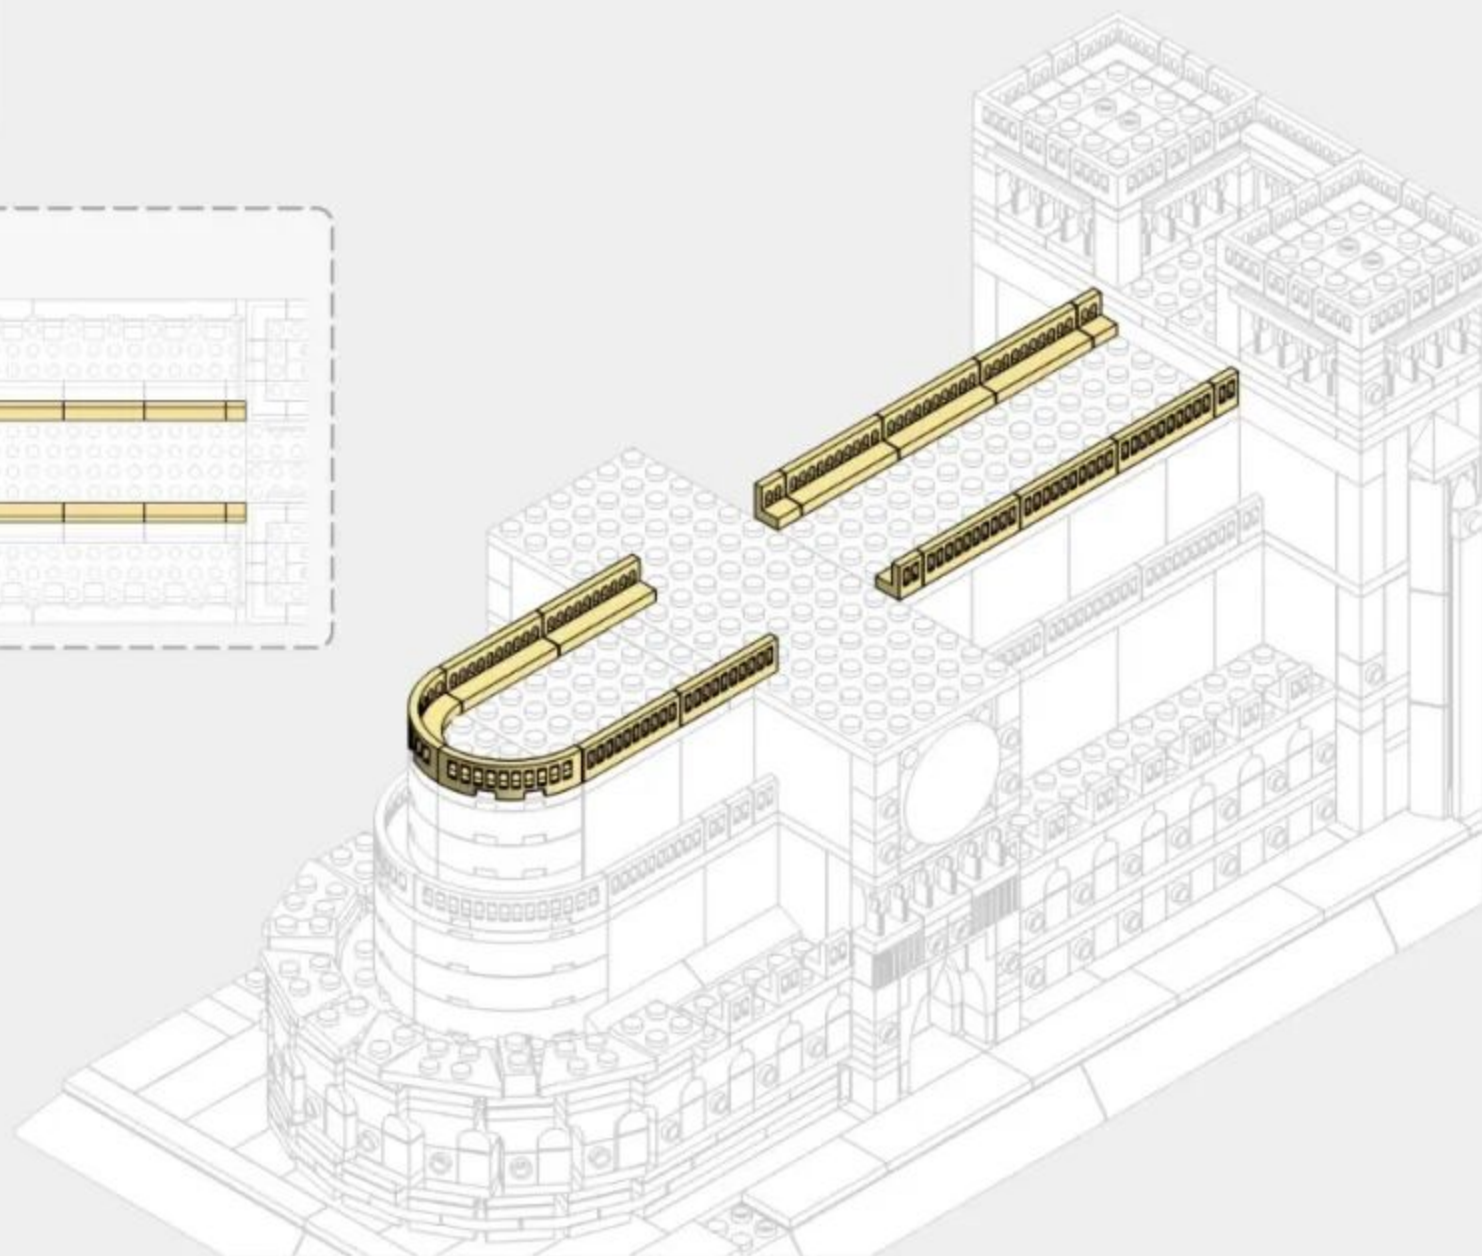

Vertical View of Installation Drawing
安装图顶面

215PCS

102

5-1

x10

x2

x4

Vertical View of Installation Drawing
安装图顶面

5-2

x6

x4

x2

Vertical View of Installation Drawing

安装图顶面

Back Side of Installation Drawing

安装图背面