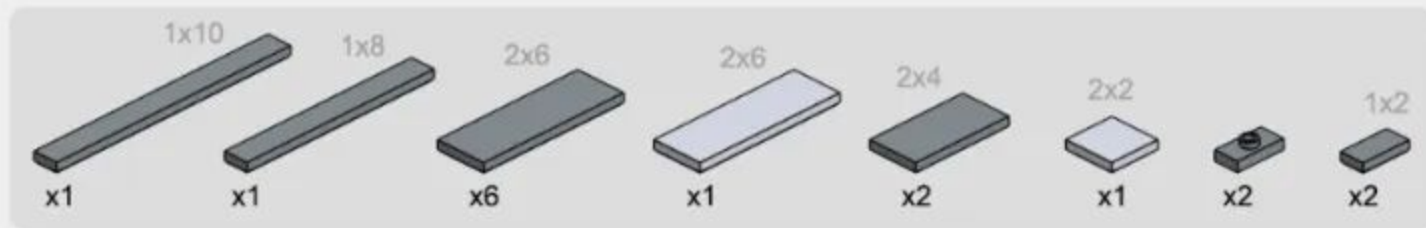

产品有增补件请以实物为准

If product has additional parts, please in kind prevail.

276PCS

1-1

微信扫一扫
补件更简单

1-2

1-3

1-4