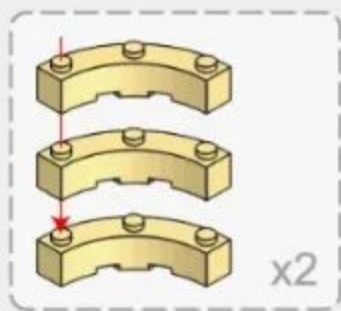

Vertical View of Installation Drawing
安装图顶面

2-21

2-22

x2

x4

x4

x4

Sticker Diagram
贴纸示意图

Back Side of Installation Drawing
安装图背面

283PCS

3-1

x20

Vertical View of Installation Drawing
安装图顶面

3-2

Vertical View of Installation Drawing
安装图顶面

Back Side of Installation Drawing
安装图背面

3-3

x4

Vertical View of Installation Drawing
安装图顶面

3-4

Vertical View of Installation Drawing
安装图顶面

Back Side of Installation Drawing
安装图背面

3-5

3-6