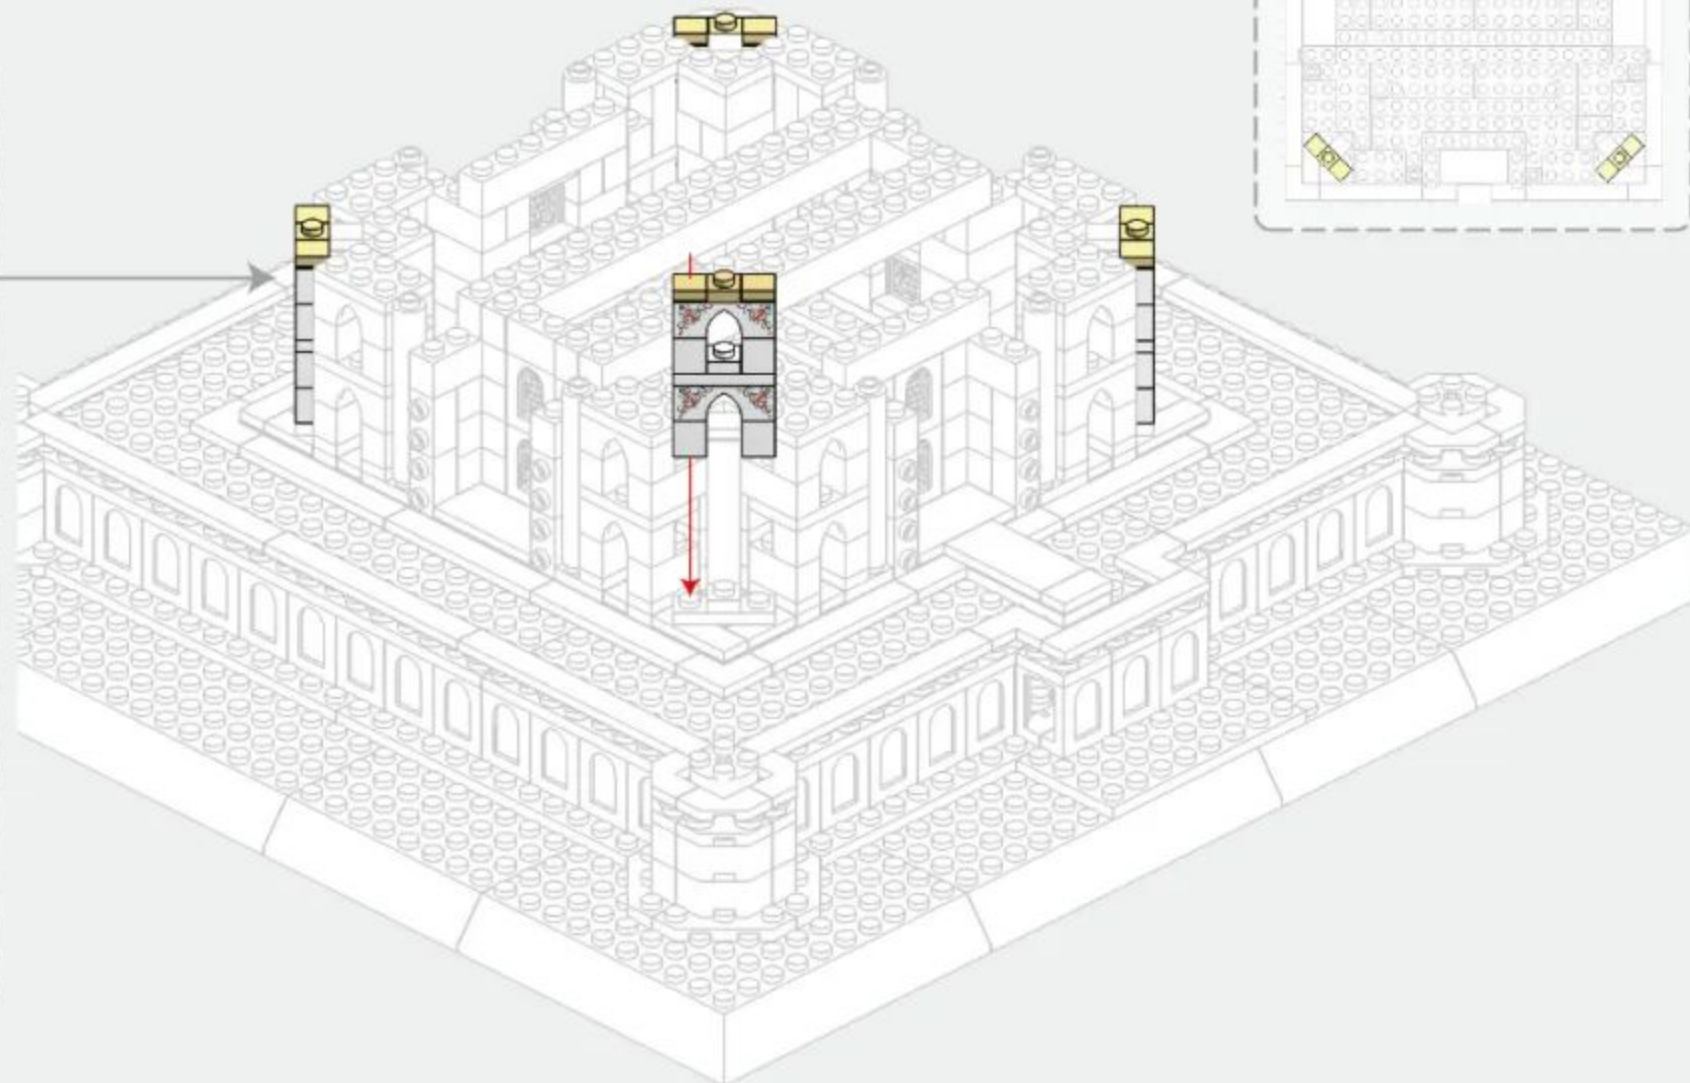

Tomb

The tomb is the central focus of the entire complex of the Taj Mahal. It is a large, white marble structure standing on a square plinth and consists of a symmetrical building with an iwan (an arch-shaped doorway) topped by a large dome and finial.

3-6

3-7

x4

x4

x4

x4

Vertical View of Installation Drawing
安装图顶面

3-8