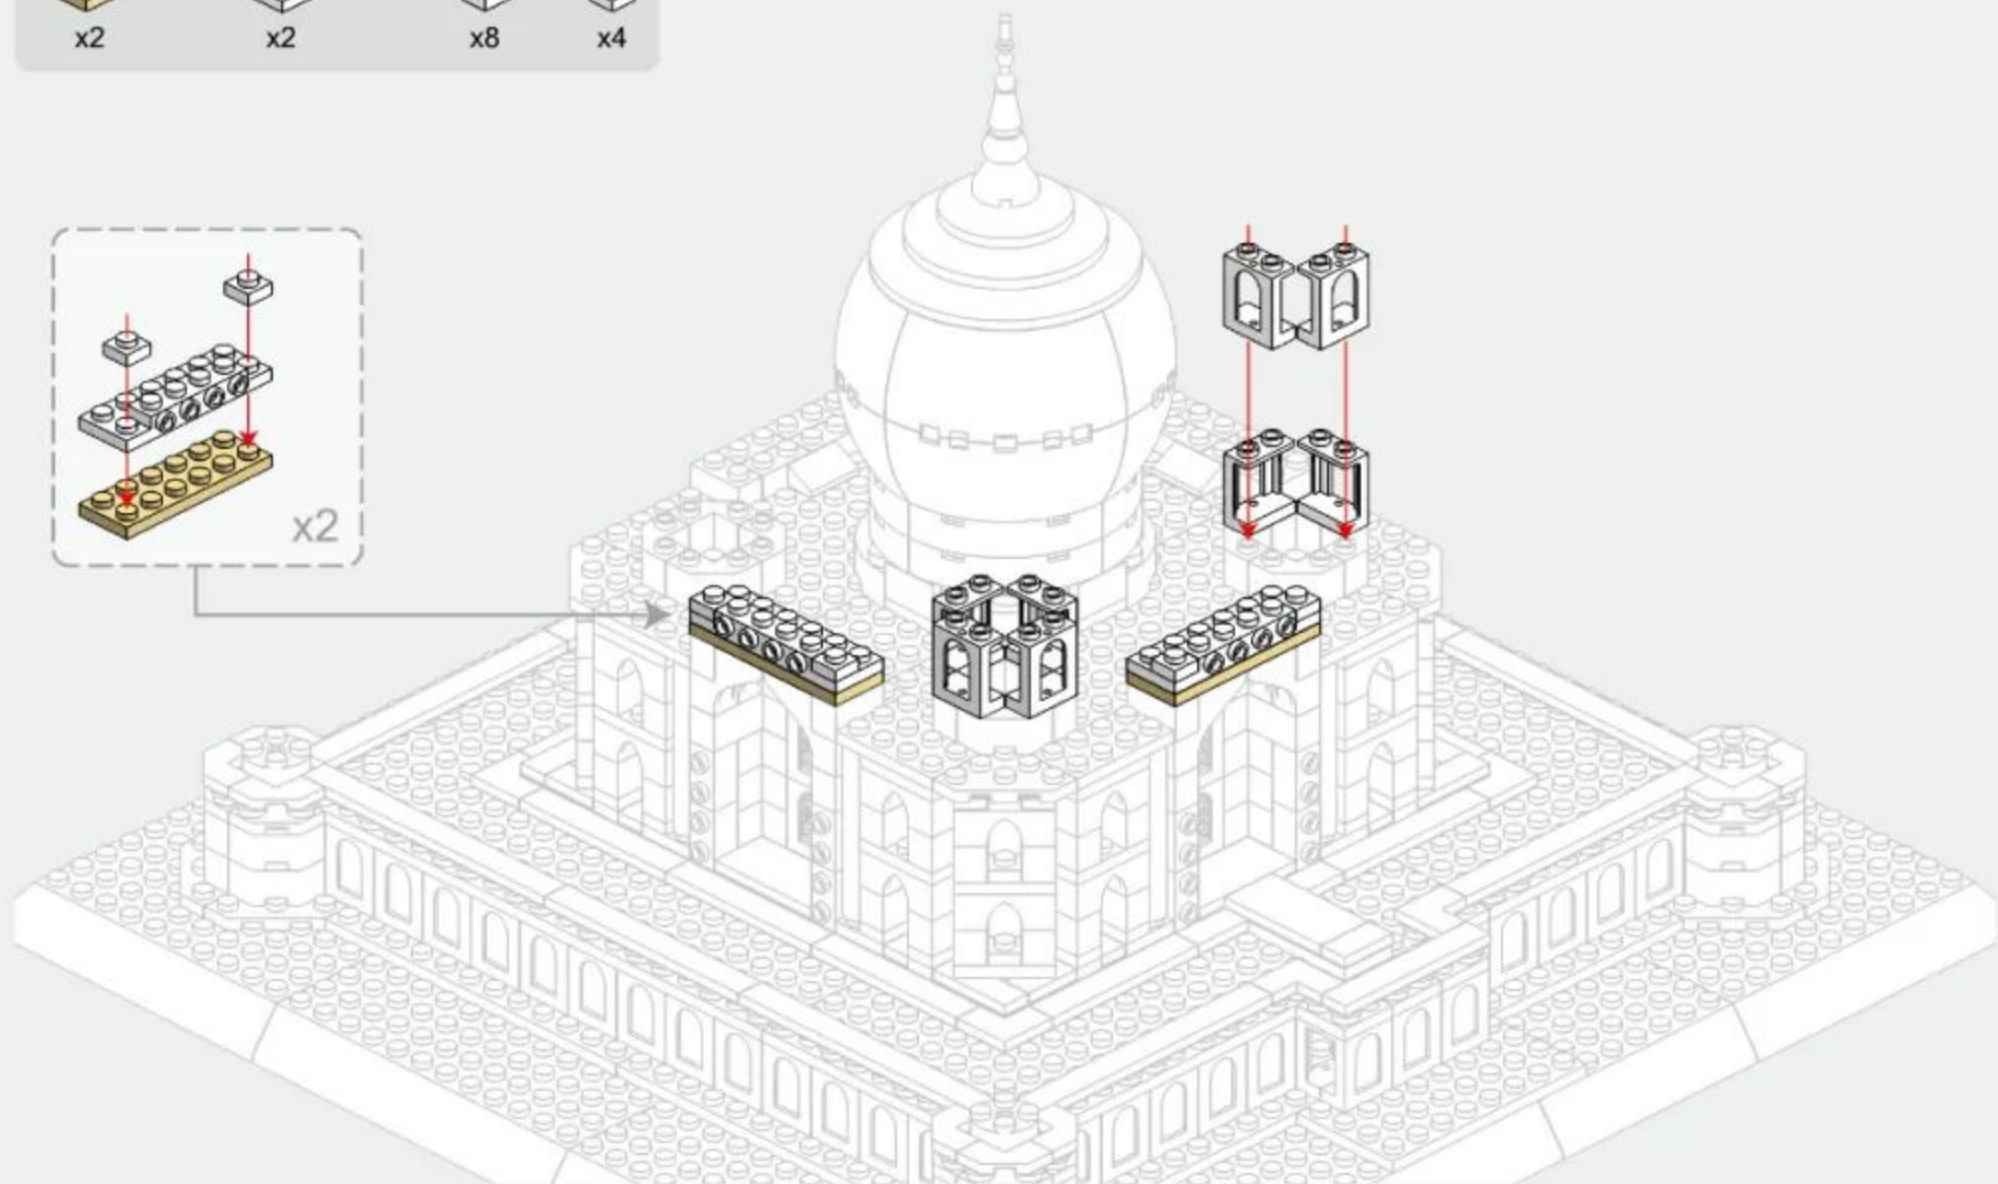

4-5

x2

x2

x8

x4