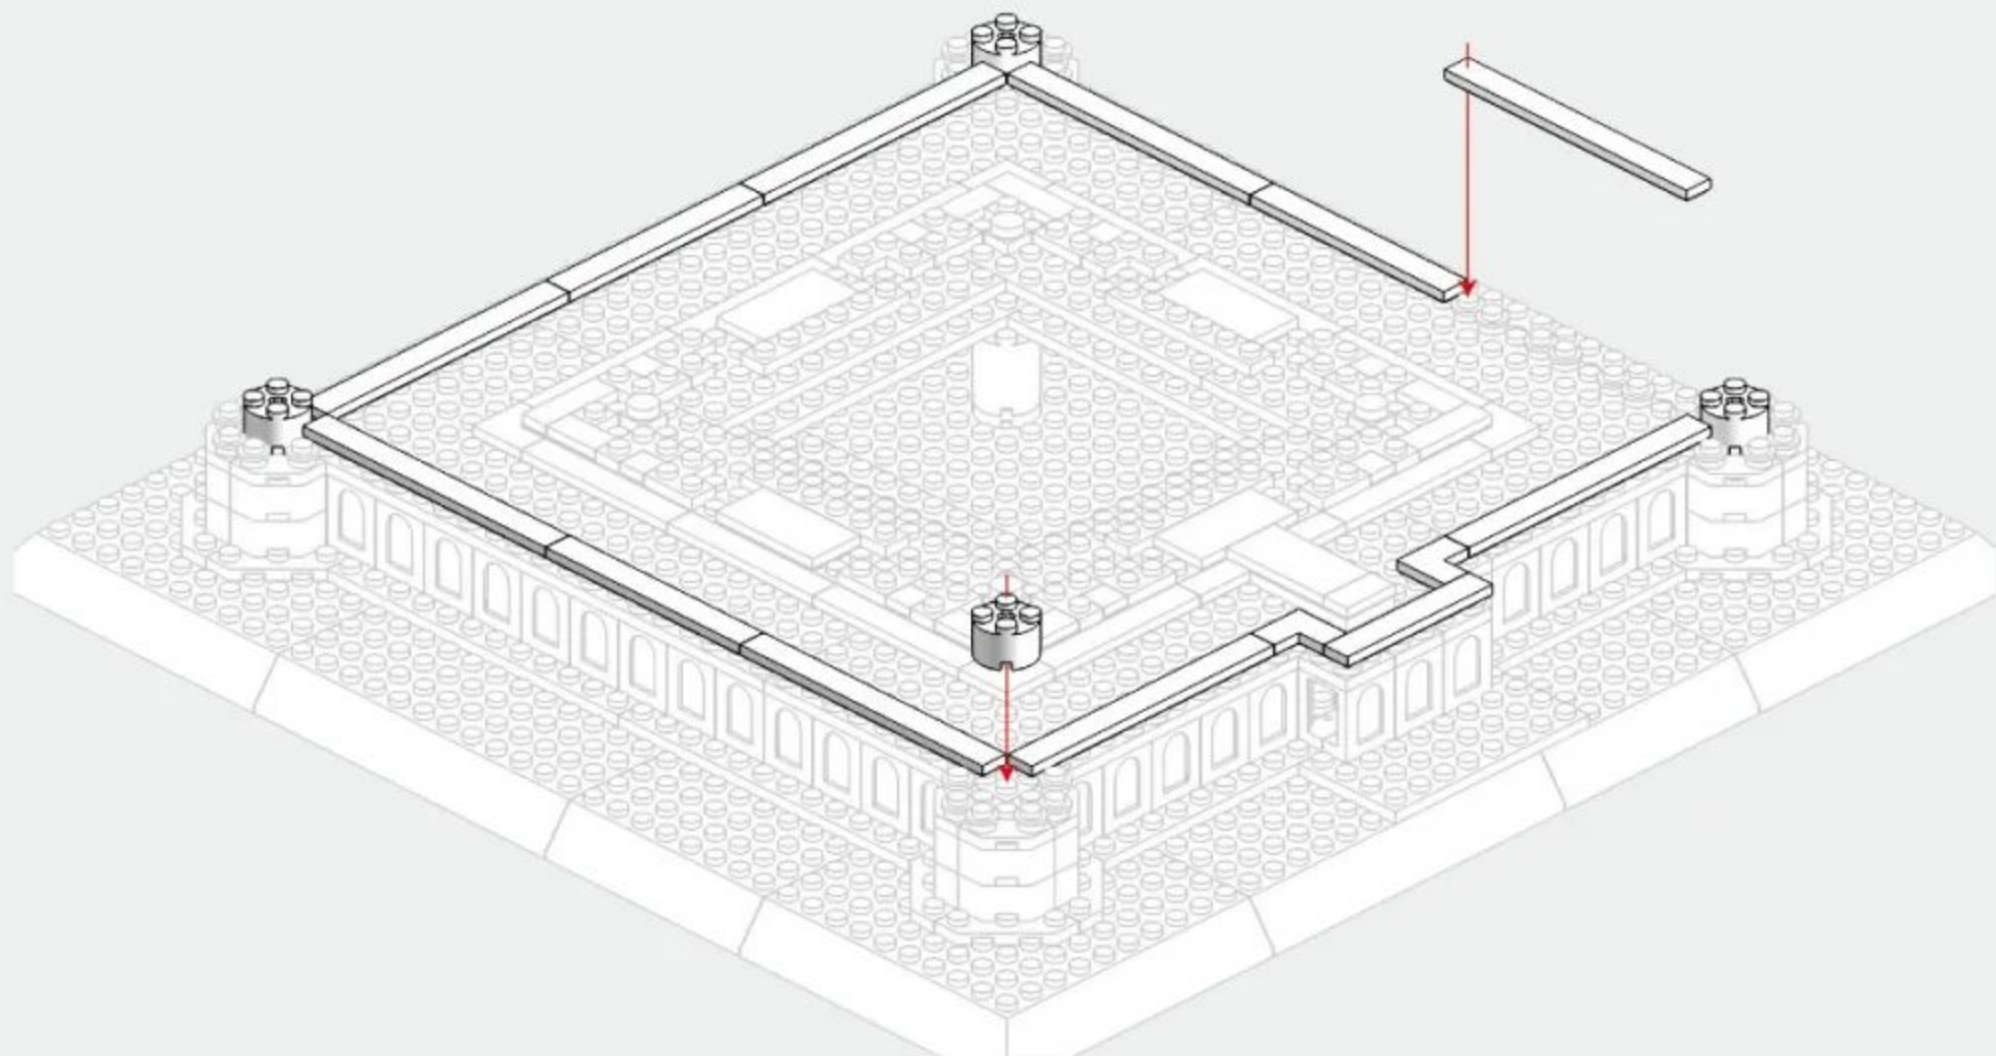

Tomb

The tomb is the central focus of the entire complex of the Taj Mahal. It is a large, white marble structure standing on a square plinth and consists of a symmetrical building with an iwan (an arch-shaped doorway) topped by a large dome and finial.

1-9

279PCS

27

2-2

2-3

Vertical View of Installation Drawing
安装图顶面

2-4

31