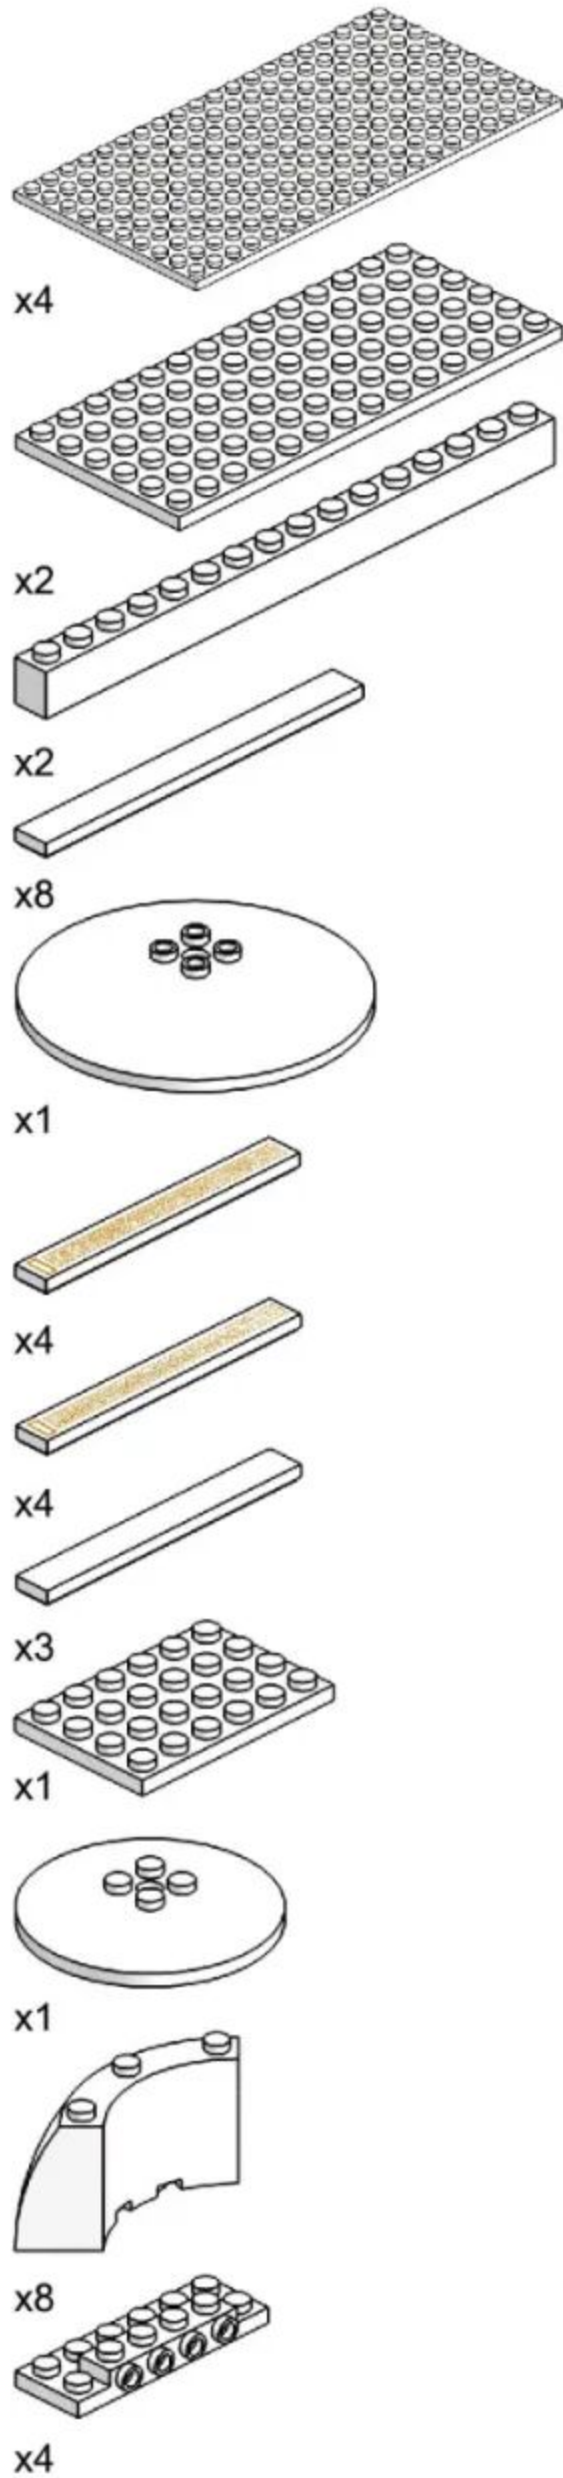

■ Carefully install the product and learn about building.

按说明书步骤拼装并完成你的积木模型。

1:1 Physical Reference Table

十字棒配件1:1尺寸参照表

Instructions For Use

让安装更简单

2 $(1 \times 2) = 2$

3 $(1 \times 3) = 3$

16 $(1 \times 16) = 16$

PARTS LIST

配件清单

产品有增补件请以实物为准

If product has additional parts, please in kind prevail.

PARTS LIST

配件清单

- | | | | |
|-------------------------------------------------------------------------------------|-------------------------------------------------------------------------------------|---------------------------------------------------------------------------------------|---------------------------------------------------------------------------------------|
|  |  |  |  |
| x4 | x1 | x6 | x4 |
|  |  |  |  |
| x4 | x2 | x2 | x8 |
|  |  |  |  |
| x4 | x4 | x1 | x12 |
|  |  |  |  |
| x12 | x8 | x4 | x4 |
|  |  |  |  |
| x4 | x1 | x12 | x8 |
|  |  |  |  |
| x4 | x24 | x16 | x4 |
|  |  |  |  |
| x4 | x8 | x4 | x8 |
|  |  |  |  |
| x4 | x1 | x4 | x8 |
|  |  |  |  |
| x2 | x4 | x1 | x4 |
|  |  |  |  |
|  | x8 | x5 | x4 |
|  |  |  |  |
| x4 | x8 | x100 | x1 |
|  |  |  |  |
| x4 | x36 | x1 | x4 |
|  |  |  |  |
| x4 | x4 | x8 | x16 |
|  |  |  |  |
| x4 | x12 | | |
|  |  | | |
| x4 | x4 | | |
|  |  | | |