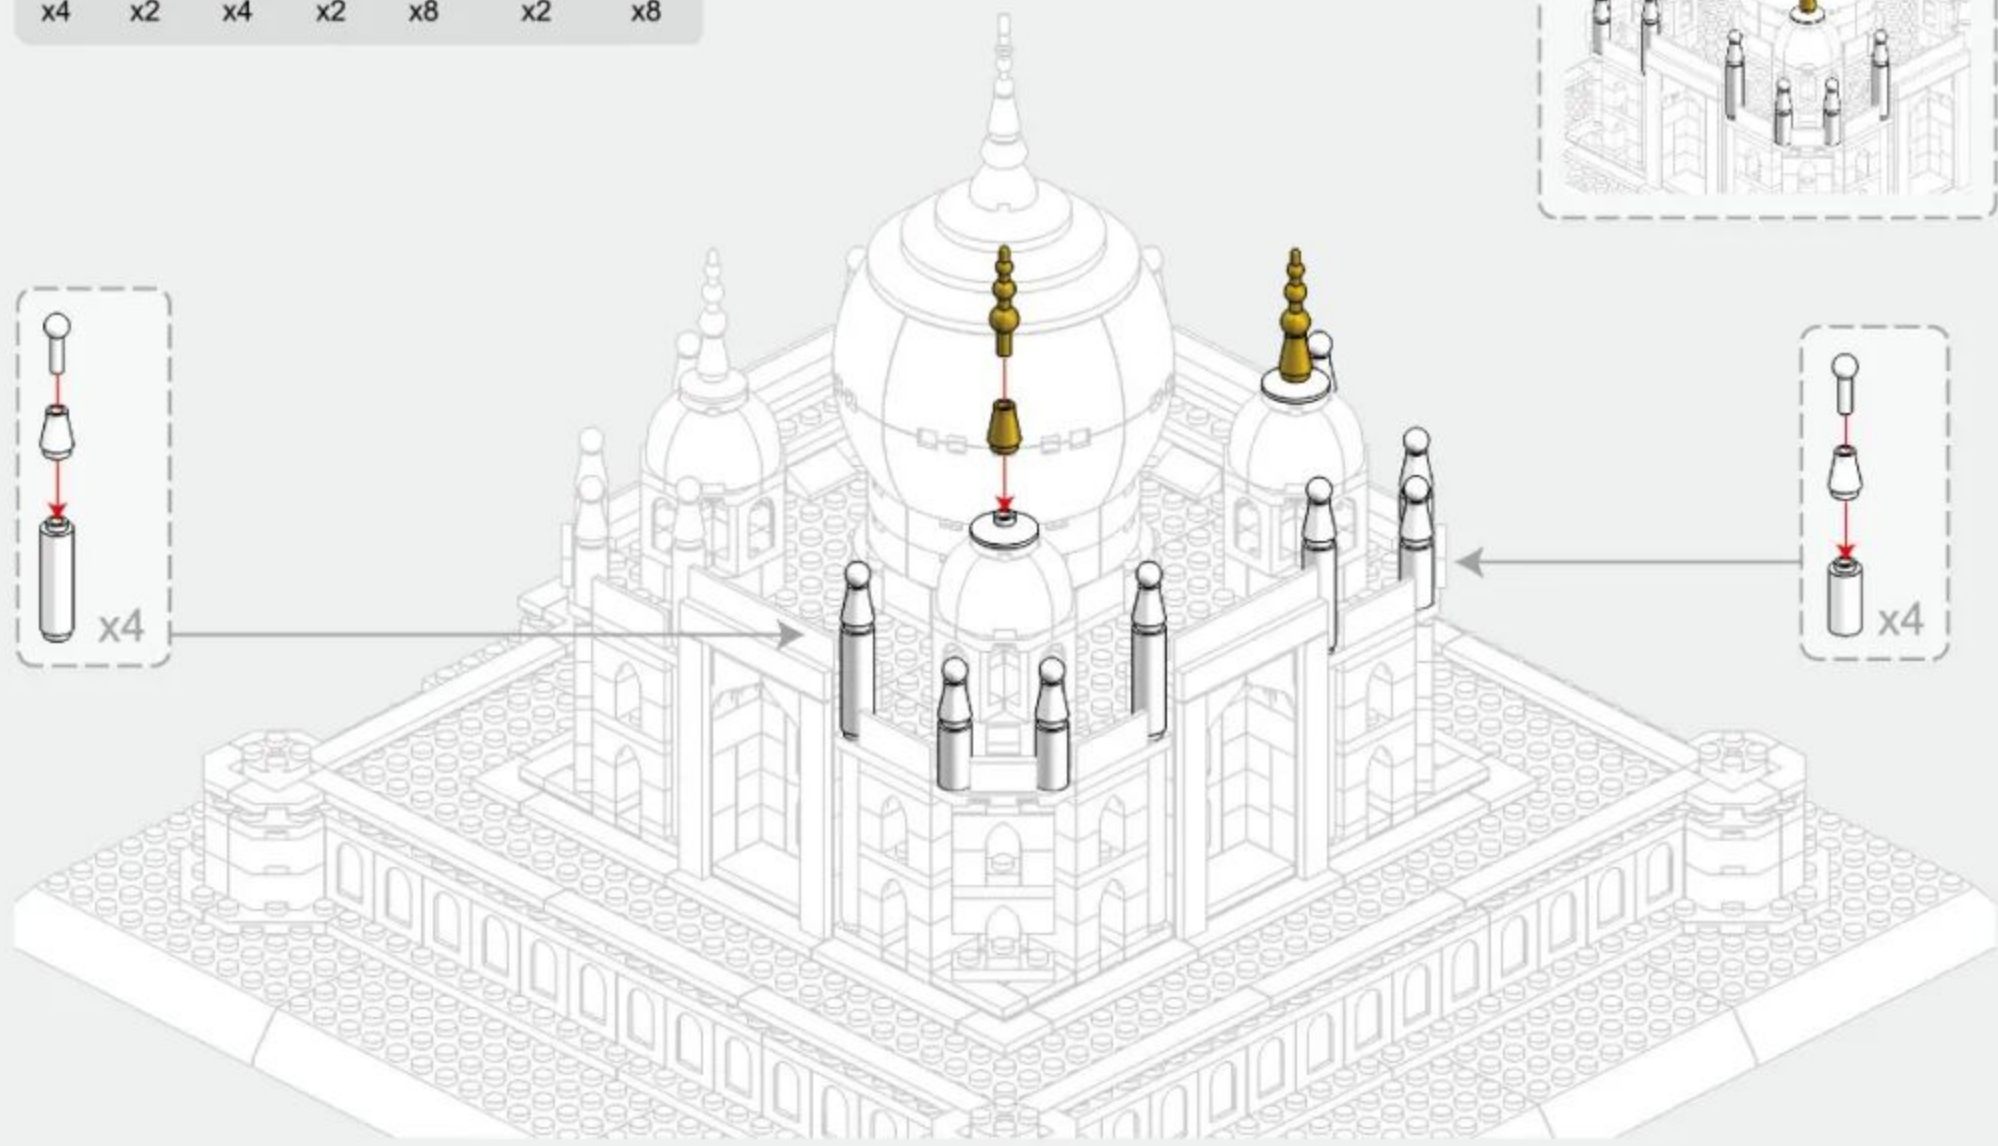

Tomb

The tomb is the central focus of the entire complex of the Taj Mahal. It is a large, white marble structure standing on a square plinth and consists of a symmetrical building with an iwan (an arch-shaped doorway) topped by a large dome and finial.

The base structure is a large multi-chambered cube with chamfered corners forming an unequal eight-sided structure that is approximately 55 metres (180 ft) on each of the four long sides. Each side of the iwan is framed with a huge pishtaq or vaulted archway with two similarly shaped arched balconies stacked on either side. This motif of stacked pishtaqs is replicated on the chamfered corner areas, making the design completely symmetrical on all sides of the building. Four minarets frame the tomb, one at each corner of the plinth facing the chamfered corners.

x4

4-6

4-7

4-8

4-9

4-10

4-11

4-12