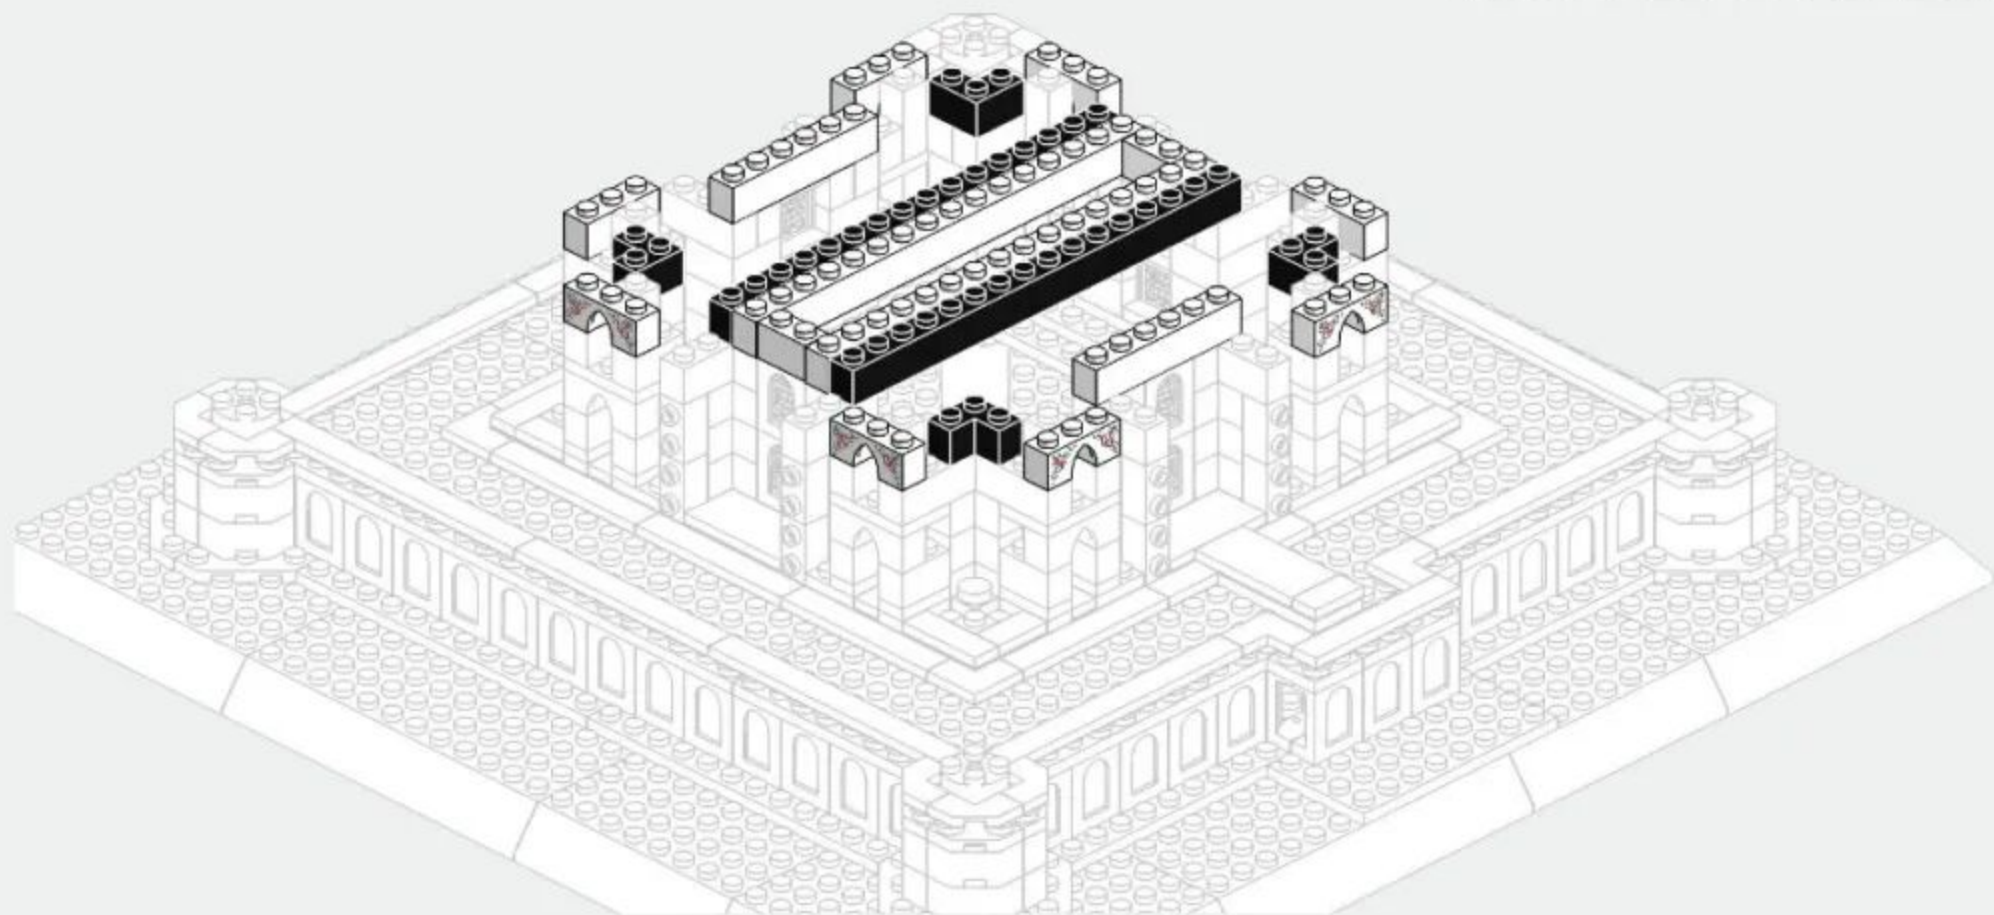

Tomb

The tomb is the central focus of the entire complex of the Taj Mahal. It is a large, white marble structure standing on a square plinth and consists of a symmetrical building with an iwan (an arch-shaped doorway) topped by a large dome and finial.

x8

3-4

x4

x8

x4

x8

Vertical View of Installation Drawing
安装图顶面

3-5