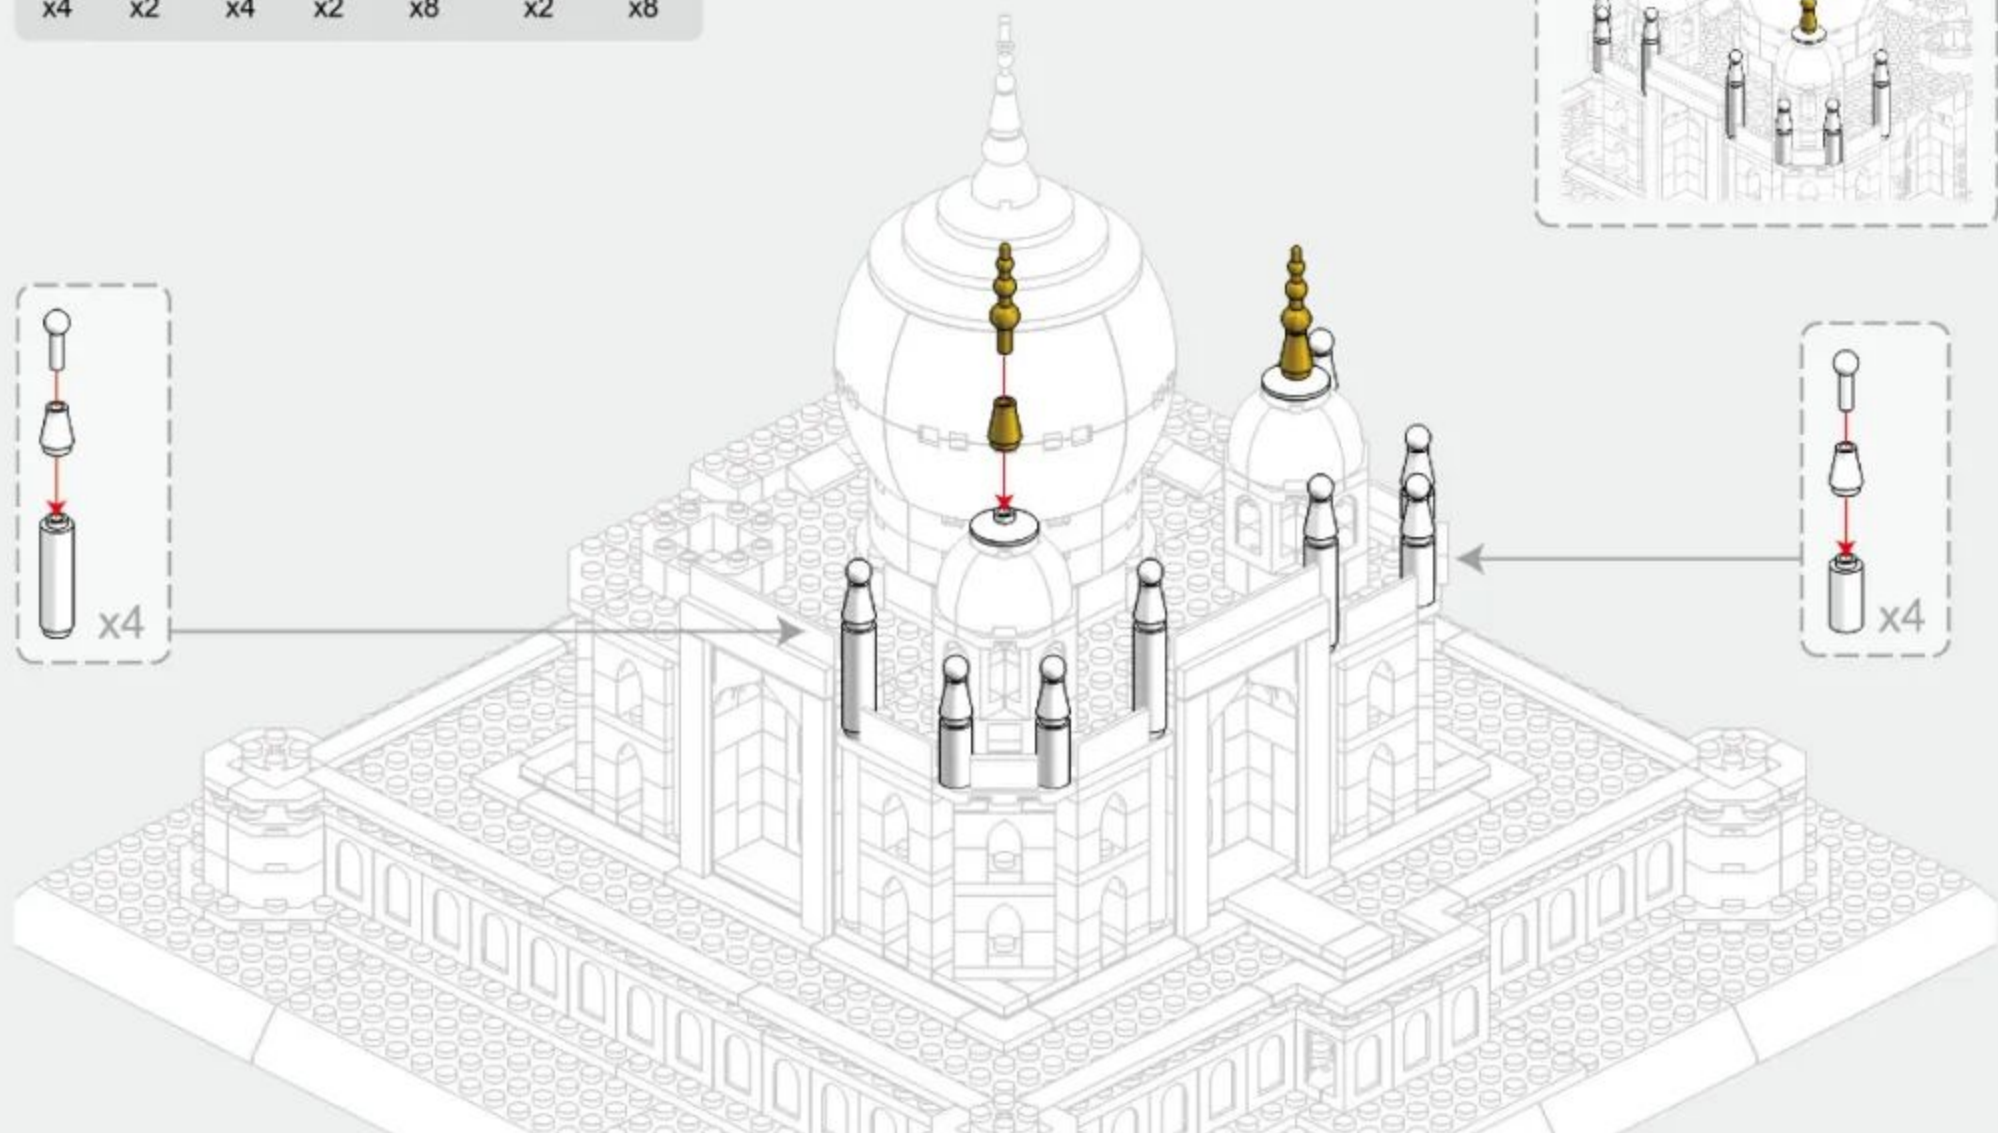

Tomb

The tomb is the central focus of the entire complex of the Taj Mahal. It is a large, white marble structure standing on a square plinth and consists of a symmetrical building with an iwan (an arch-shaped doorway) topped by a large dome and finial.

The base structure is a large multi-chambered cube with chamfered corners forming an unequal eight-sided structure that is approximately 55 metres (180 ft) on each of the four long sides. Each side of the iwan is framed with a huge pishtaq or vaulted archway with two similarly shaped arched balconies stacked on either side. This motif of stacked pishtaqs is replicated on the chamfered corner areas, making the design completely symmetrical on all sides of the building. Four minarets frame the tomb, one at each corner of the plinth facing the chamfered corners.

x4

4-6

4-7

4-8

4-9

4-10

4-11

4-12