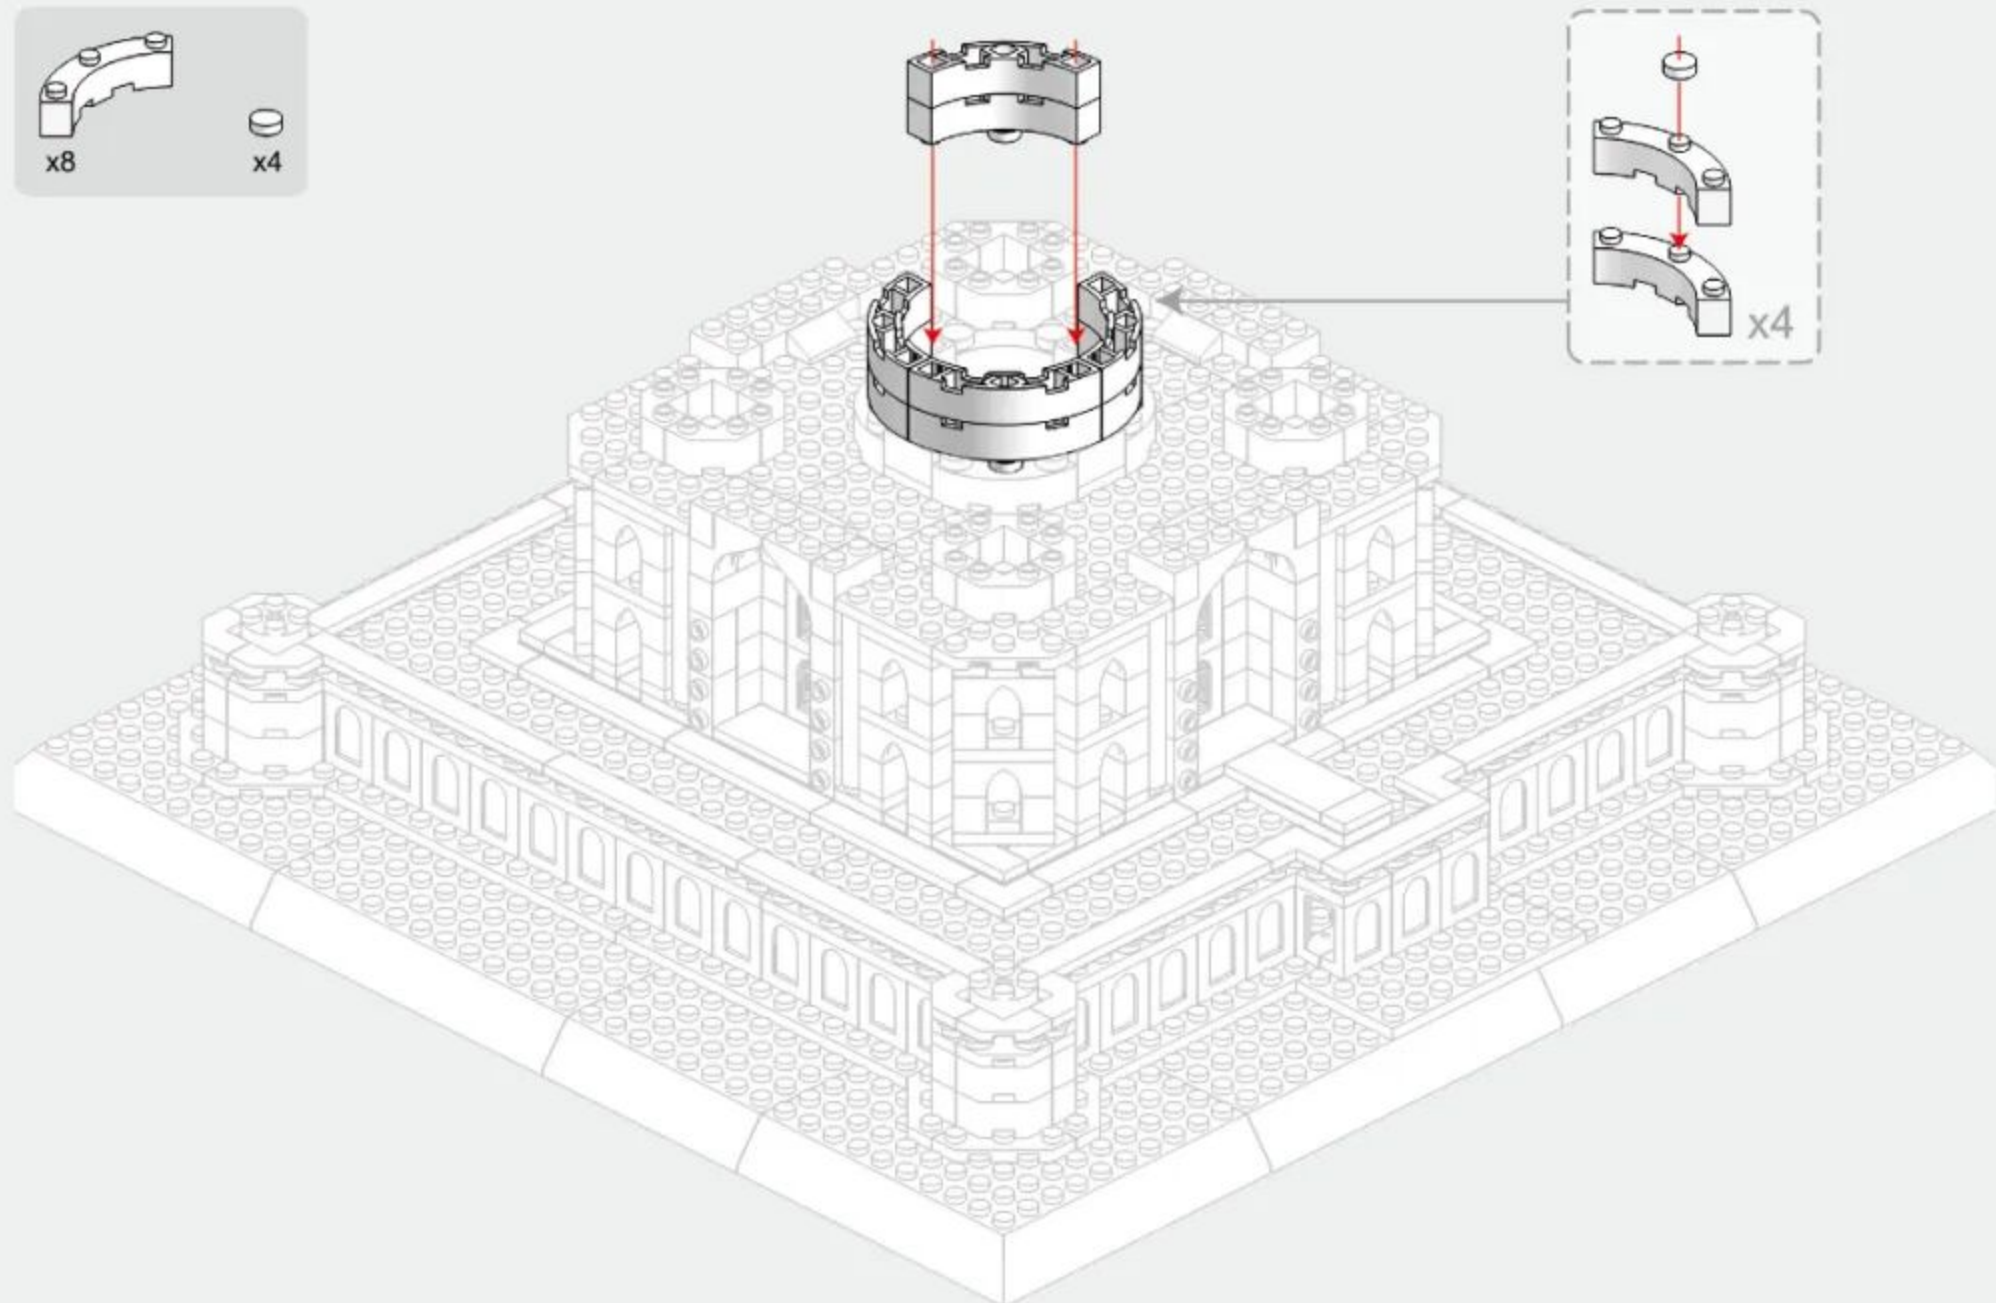

Tomb

The tomb is the central focus of the entire complex of the Taj Mahal. It is a large, white marble structure standing on a square plinth and consists of a symmetrical building with an iwan (an arch-shaped doorway) topped by a large dome and finial.

Vertical View of Installation Drawing
安装图顶面

3-9

3-10

Back Side of Installation Drawing
安装图背面

235PCS

45

4-1

4-2