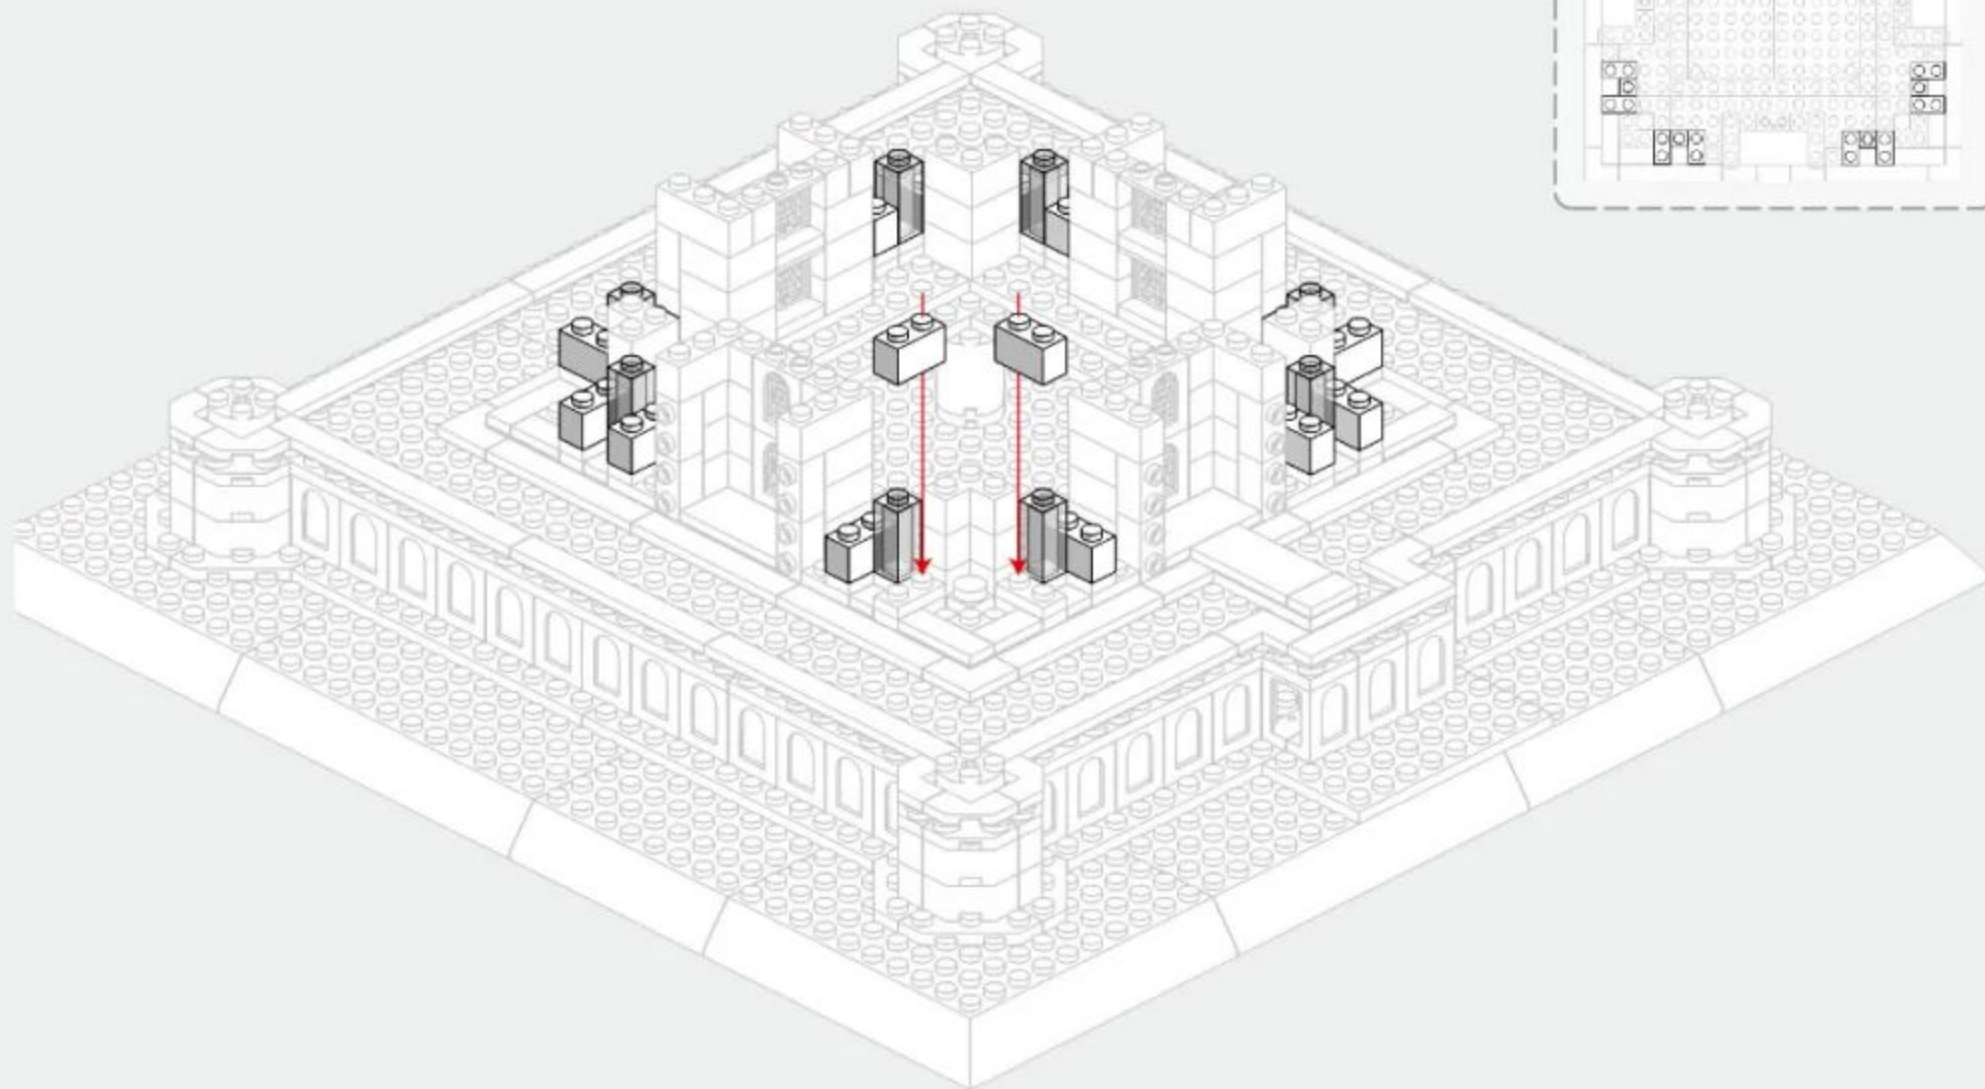

Tomb

The tomb is the central focus of the entire complex of the Taj Mahal. It is a large, white marble structure standing on a square plinth and consists of a symmetrical building with an iwan (an arch-shaped doorway) topped by a large dome and finial.

3-1

3-2

x8

x16

Vertical View of Installation Drawing

安装图顶面

3-3

x8

x8

3-4

x4

x8

x4

x8

Vertical View of Installation Drawing
安装图顶面

3-5