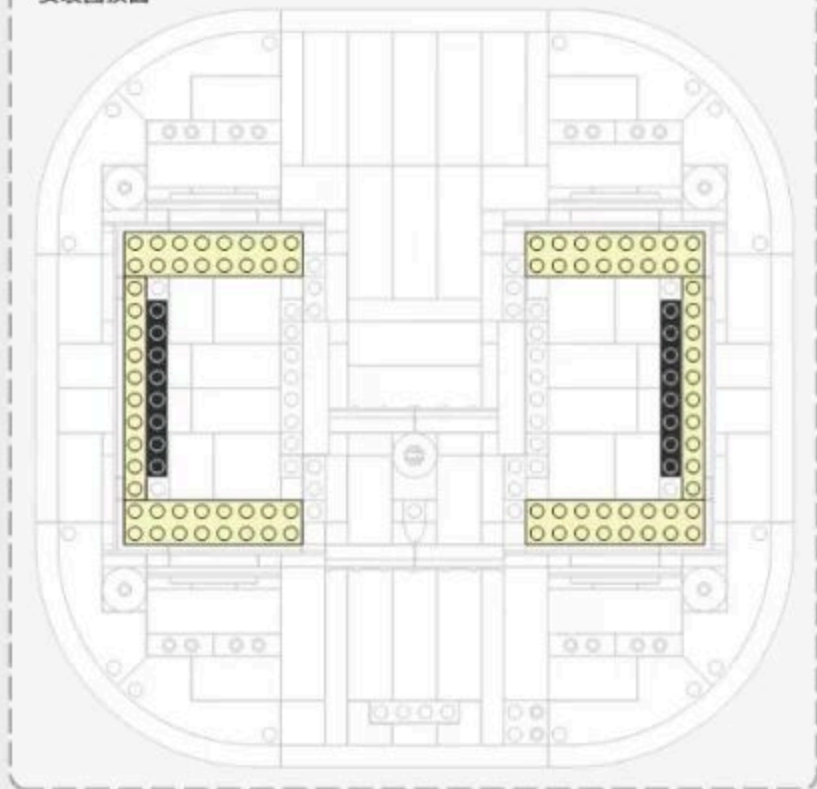

3-1

Vertical View of Installation Drawing
安装图顶面

3-2

3-3

1x4

x8

x16

x4