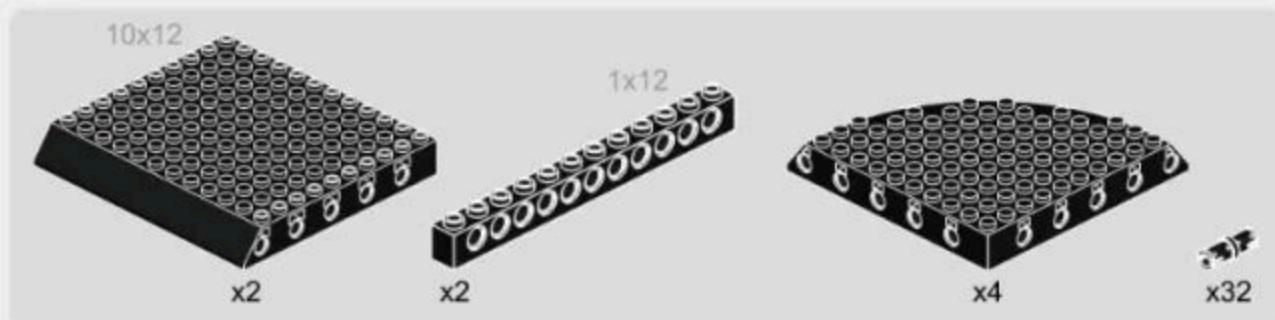

x8

x8

x16

产品有增补件请以实物为准

If product has additional parts, please in kind prevail.

274PCS

1-1

微信扫一扫
补件更简单