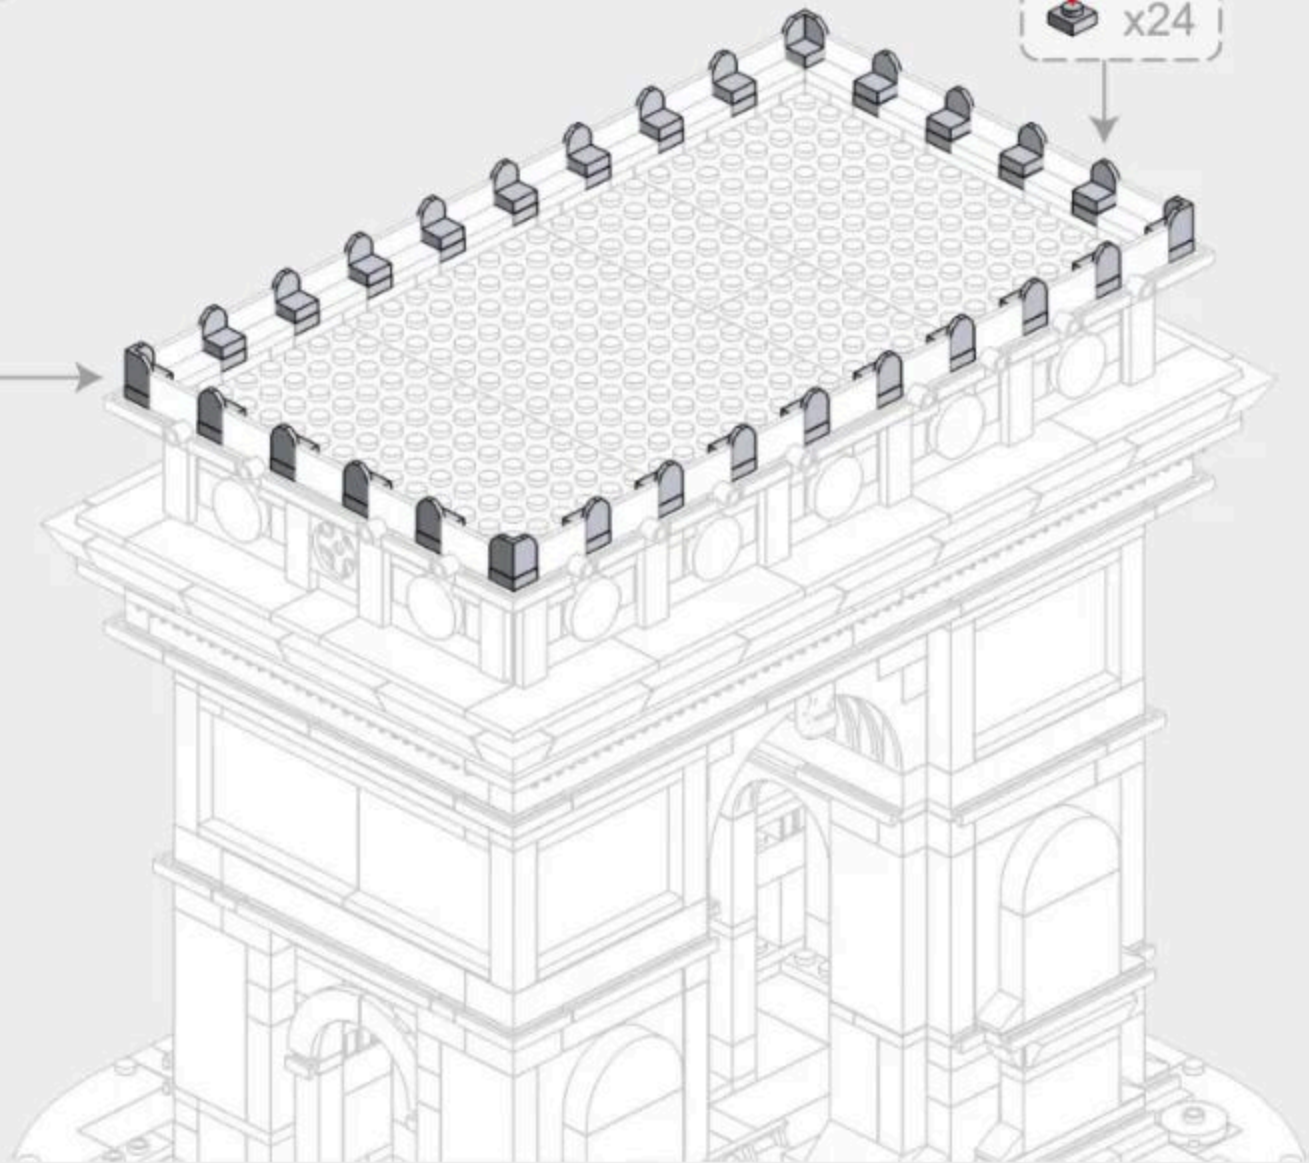

x16

x24

284PCS

67

5-1

x28

Vertical View of Installation Drawing
安装图顶面

5-2

x4

x24

x28

5-3

5-4

5-5

5-6

5-7