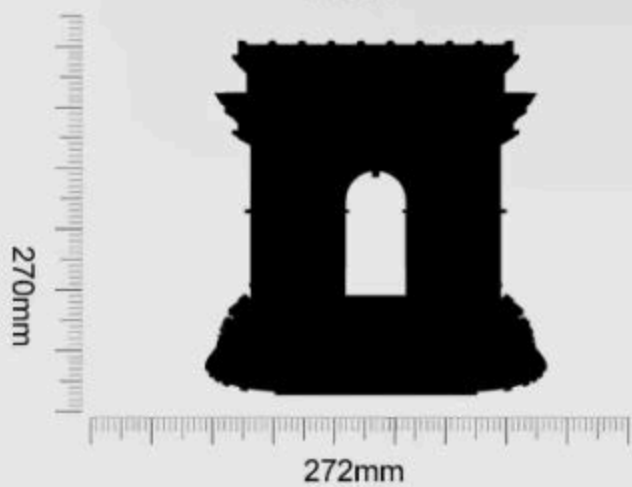

Triumphal arch, Paris, France

法国巴黎凯旋门

Front

Left

Back

Product Size:272X272X270mm

小提示：积木包分为底板包、整版配件包及普通配件包,底板包标识为A/B/C...,普通配件包编码与说明书对应,整版配件包无标识。
Tip: Building block packs are divided into baseplate packs, runner accessory packs, and standard accessory packs. Baseplate packs are labeled A/B/C..., regular accessory packs have codes that correspond to the instructions, and runner accessory packs have no labels.