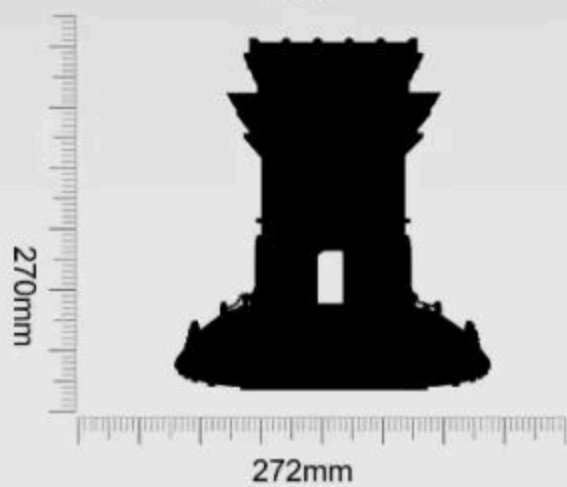

Triumphal arch, Paris, France

法国巴黎凯旋门

Front

Left

Back

Product Size:272X272X270mm

小提示：积木包分为底板包、整版配件包及普通配件包,底板包标识为A/B/C...,普通配件包编码与说明书对应,整版配件包无标识。
Tip: Building block packs are divided into baseplate packs, runner accessory packs, and standard accessory packs. Baseplate packs are labeled A/B/C..., regular accessory packs have codes that correspond to the instructions, and runner accessory packs have no labels.