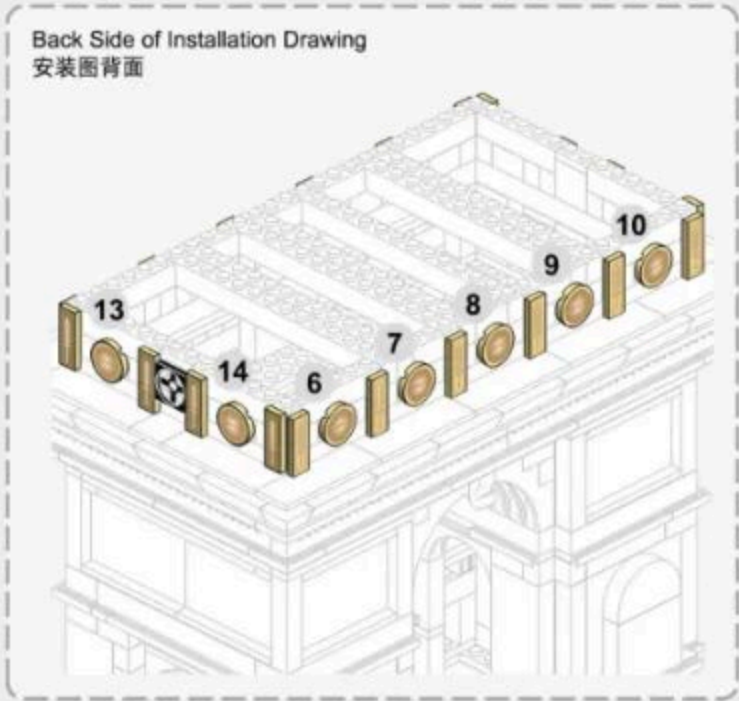

x48

Vertical View of Installation Drawing
安装图顶面

4-3

4-4

4-5

x2

x14

x28

x16

Back Side of Installation Drawing
安装图背面

4-6

4-7

4-8

4-9

x4

x4

x16

x24

284PCS

67

5-1

x28

Vertical View of Installation Drawing
安装图顶面

5-2