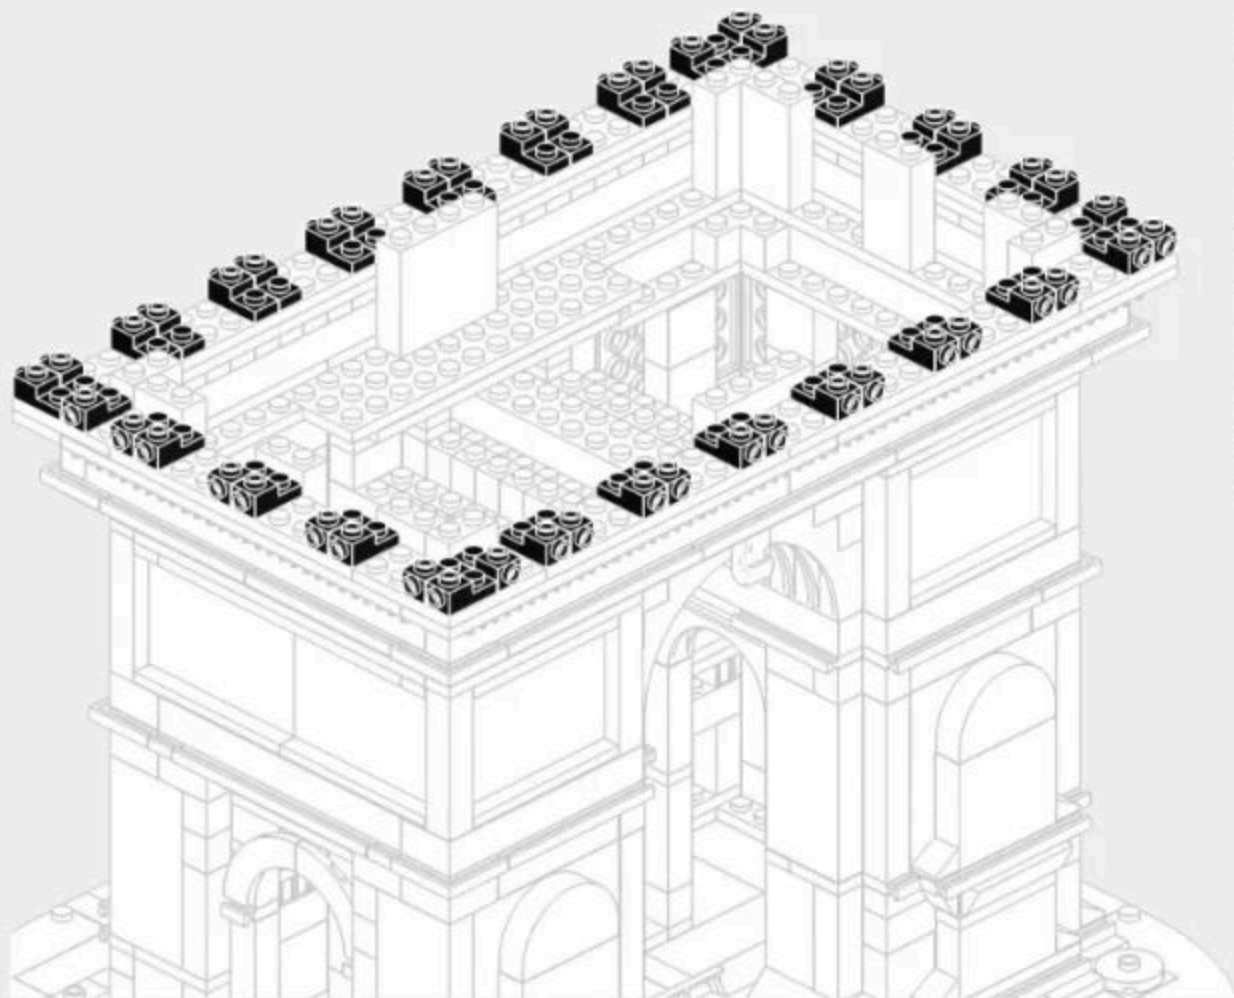

x48

Vertical View of Installation Drawing
安装图顶面

4-3

4-4

4-5

x2

x14

x28