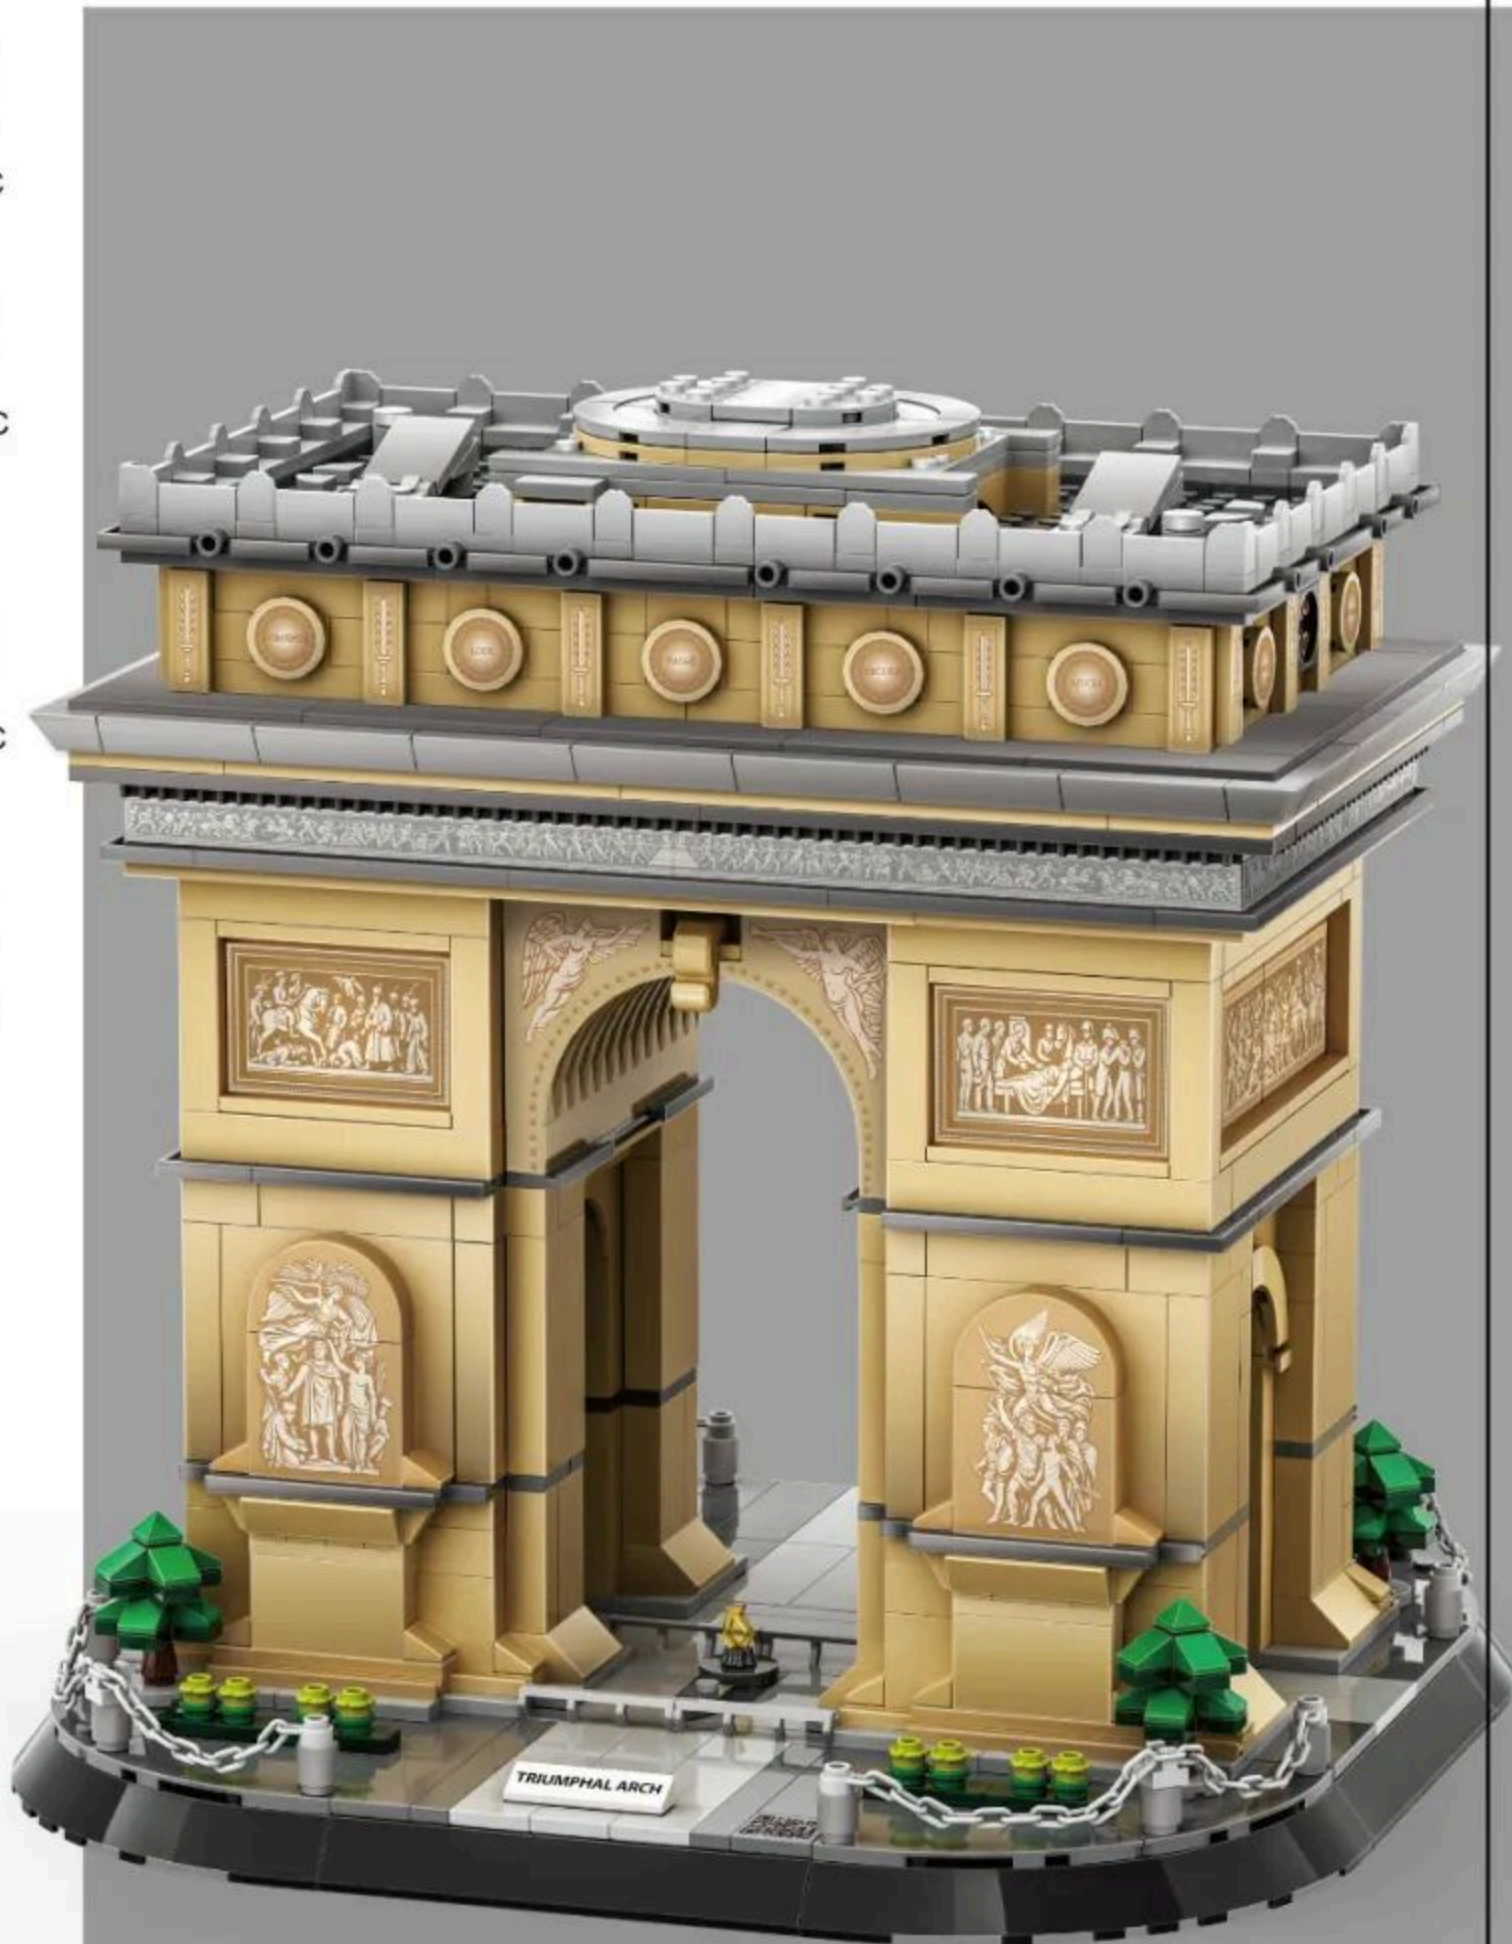

White

Color matching

Adopting 3 main colors, YellowRice YellowishBrown and LightGrey as the main color, the more reasonable and bold color matching on the original building, making the product more atmospheric and the whole design is more reasonable.