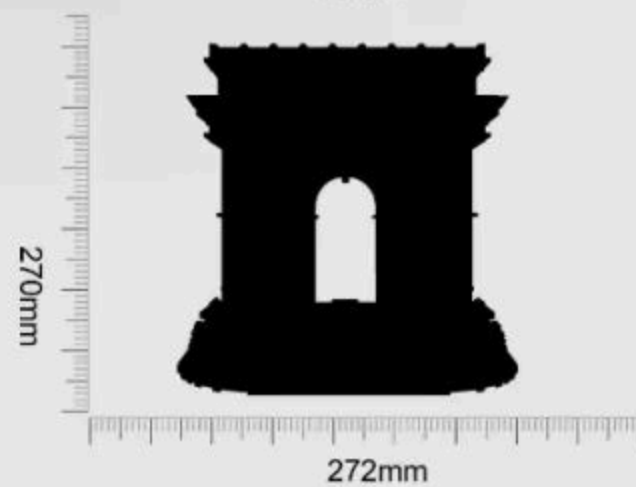

Triumphal arch, Paris, France

法国巴黎凯旋门

Front

Left

Back

Product Size:272X272X270mm

小提示：积木包分为底板包、整版配件包及普通配件包,底板包标识为A/B/C...,普通配件包编码与说明书对应,整版配件包无标识。
Tip: Building block packs are divided into baseplate packs, runner accessory packs, and standard accessory packs. Baseplate packs are labeled A/B/C..., regular accessory packs have codes that correspond to the instructions, and runner accessory packs have no labels.