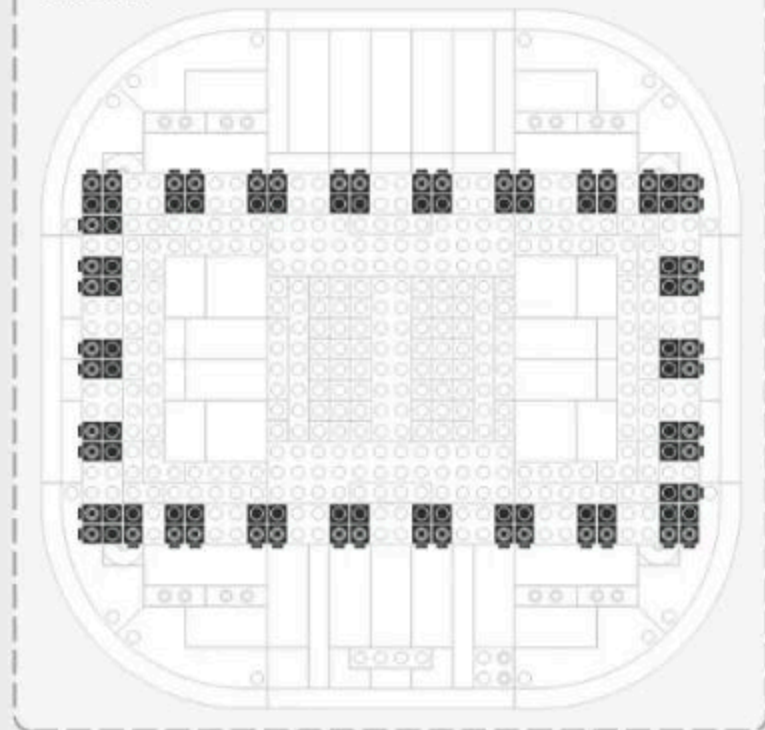

x48

Vertical View of Installation Drawing
安装图顶面

4-3

4-4

4-5

x2

x14

x28