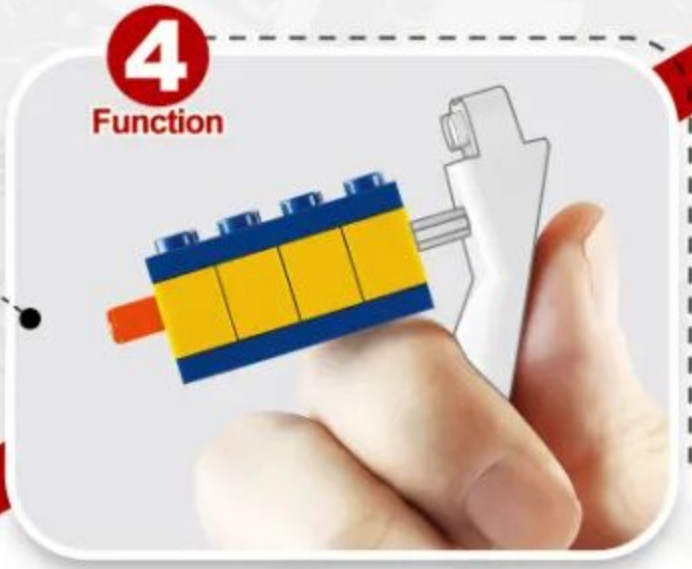

Instructions For Use

积木起件器使用说明
Brickseparator

4 ways to make installation easier
让安装更简单