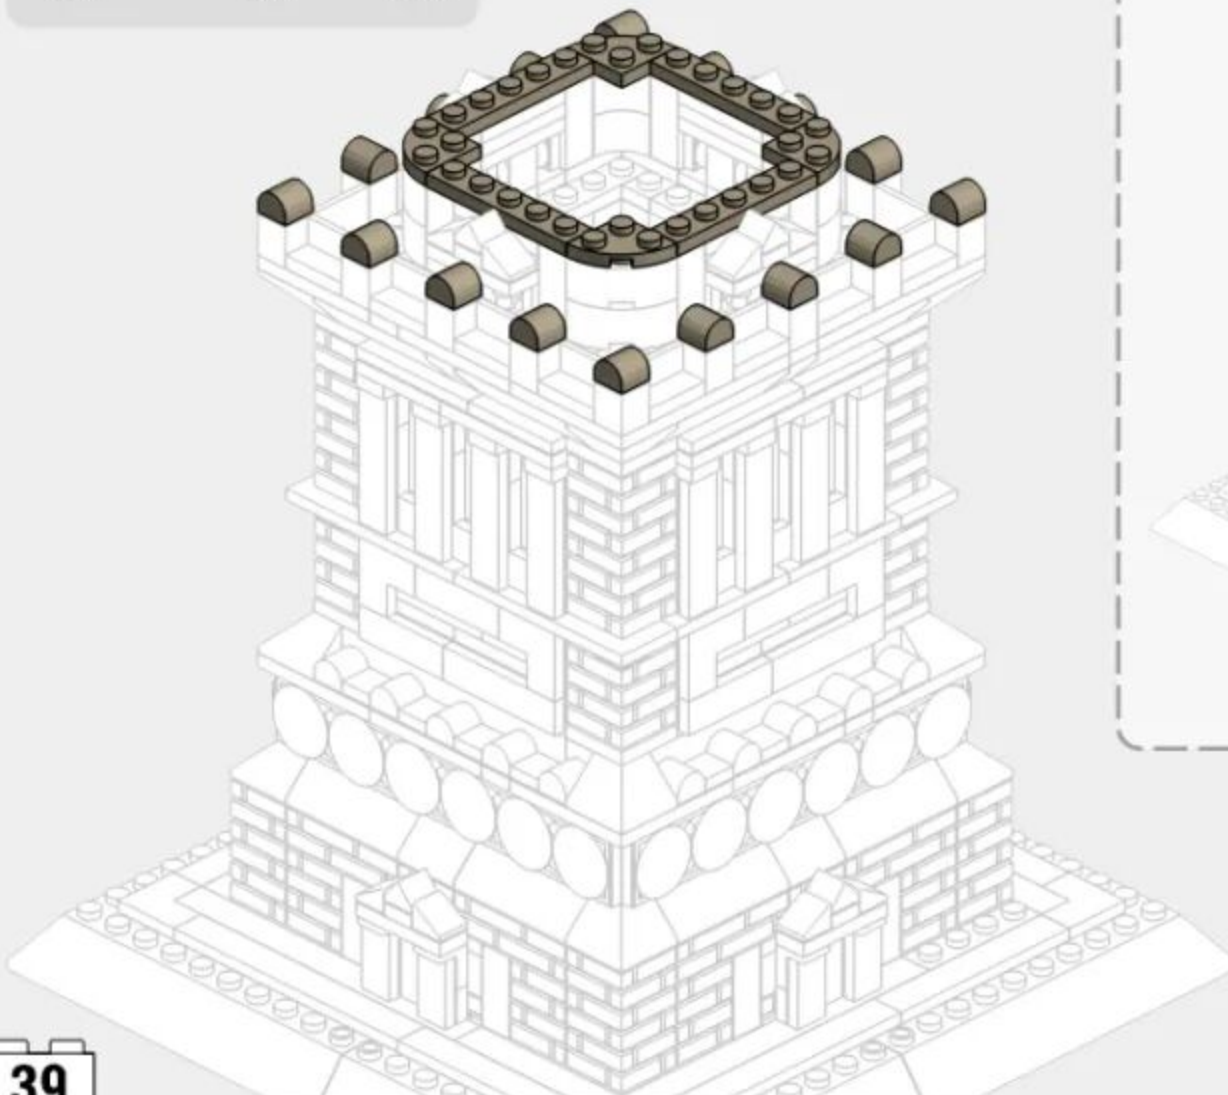

# 4-10

1x5

x4

x4

x16

Back Side of Installation Drawing  
安装图背面

261 PCS