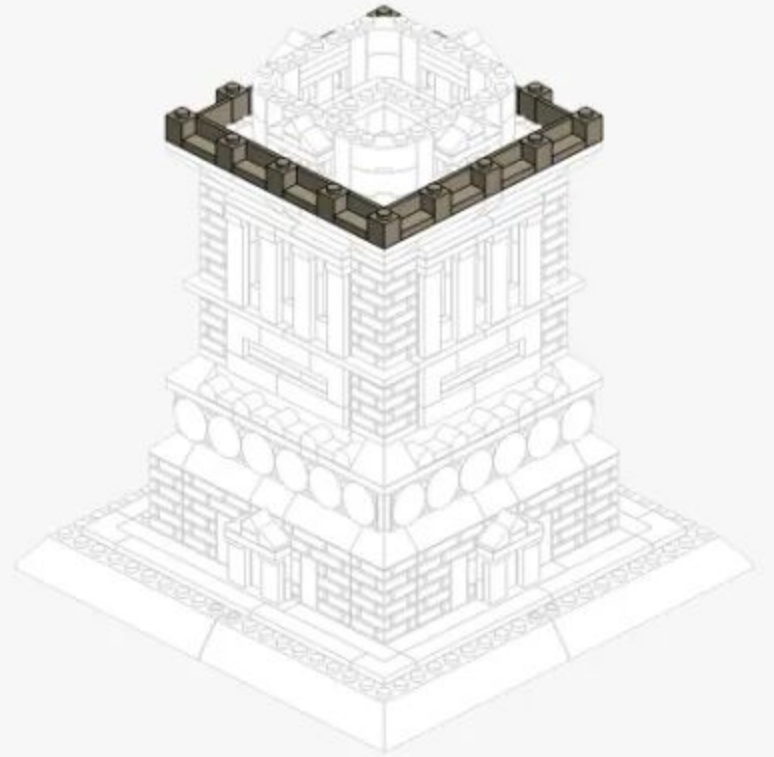

# 4-9

x16

x16

Back Side of Installation Drawing  
安装图背面