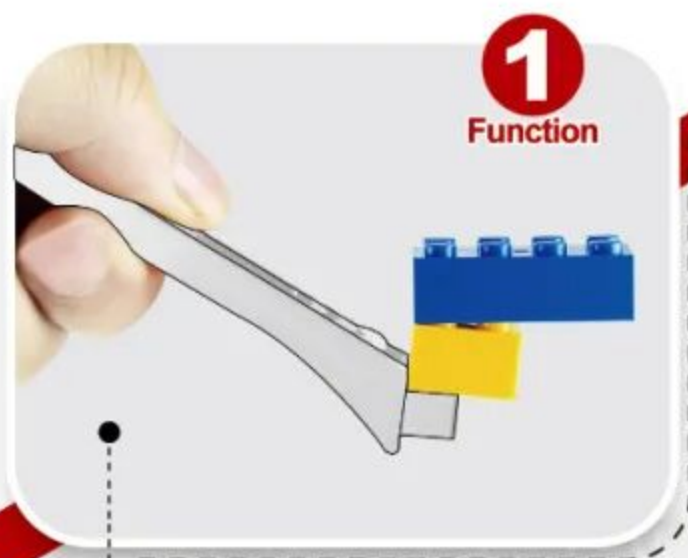

Fallingwater

美国落水山庄

Left

Front

Back

Product Size:400X240X178mm

Instructions For Use

积木起件器使用说明
Brickseparator