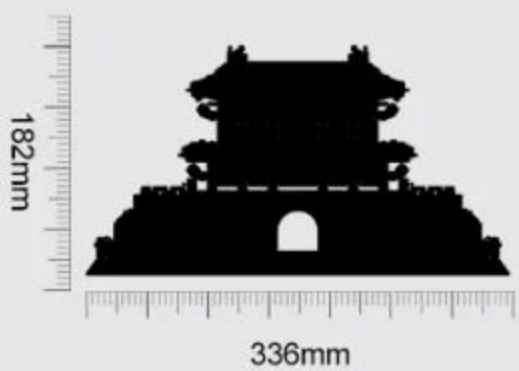

Namdaemun  
韩国首尔崇礼门

Front

Left

Back

Product Size:336X240X182mm

- Creative Ability
- Family Interaction
- Observation Ability
- Thinking Ability
- Practical Ability