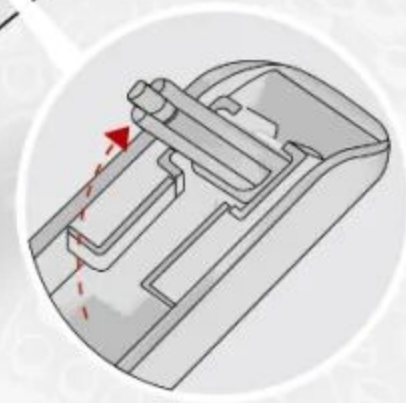

Namdaemun  
韩国首尔崇礼门

Front

Left

Back

Product Size:336X240X182mm

- Creative Ability
- Family Interaction
- Observation Ability
- Thinking Ability
- Practical Ability

# Instructions For Use

积木起件器使用说明  
Brickseparator

4 ways to make installation easier  
让安装更简单

■ First open the product packaging according to the instructions.

按指导用正确方式拆解产品外包装。

■ Summarize all parts to count the number of familiar accessories.