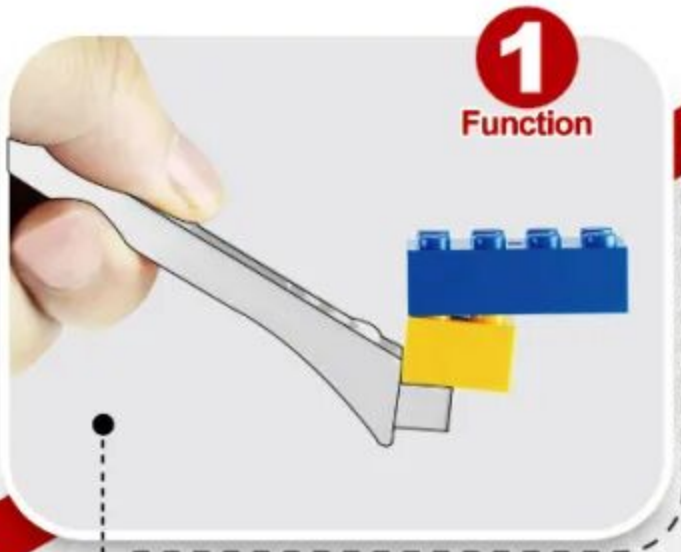

Namdaemun  
韩国首尔崇礼门

Front

Left

Back

Product Size:336X240X182mm

- Creative Ability
- Family Interaction
- Observation Ability
- Thinking Ability
- Practical Ability

# Instructions For Use

积木起件器使用说明  
Brickseparator

4 ways to make installation easier  
让安装更简单

■ First open the product packaging according to the instructions.

按指导用正确方式拆解产品外包装。

■ Summarize all parts to count the number of familiar accessories.