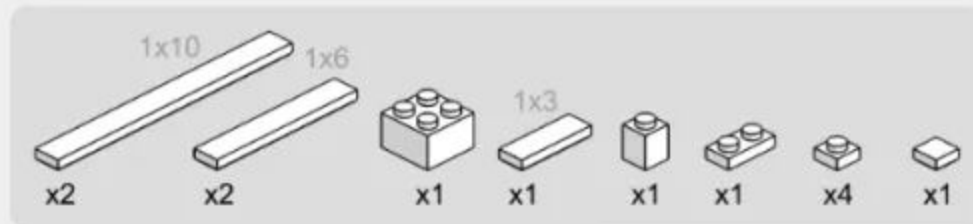

# 3-18

- 1x3 (yellow)
- x1 (yellow)
- x1 (yellow)
- 1x4 (green)
- x2 (blue)
- x2 (yellow)
- x4 (grey)
- x2 (yellow)
- x1 (yellow)
- x2 (yellow)
- x2 (blue)
- x2 (blue)

3-19

3-20

3-21

3-22

144PCS

76