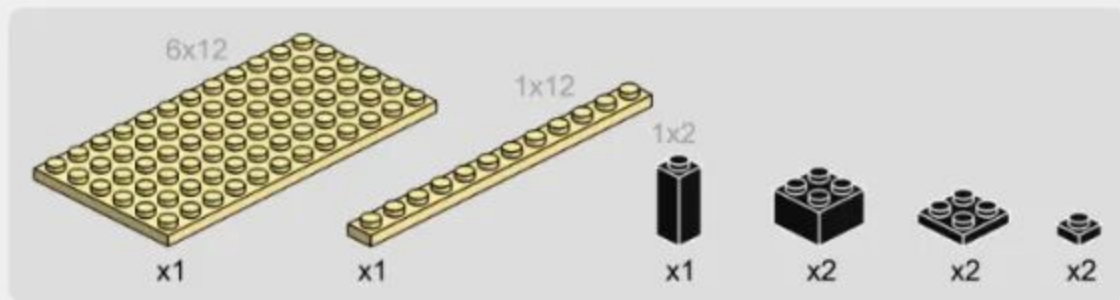

# 3-18

- 1x3 (yellow)
- x1 (yellow)
- x1 (yellow)
- 1x4 (green)
- x2 (blue)
- x2 (yellow)
- x4 (grey)
- x2 (yellow)
- x1 (yellow)
- x2 (yellow)
- x2 (blue)
- x2 (blue)

3-19

3-20

3-21

3-22

144PCS

76