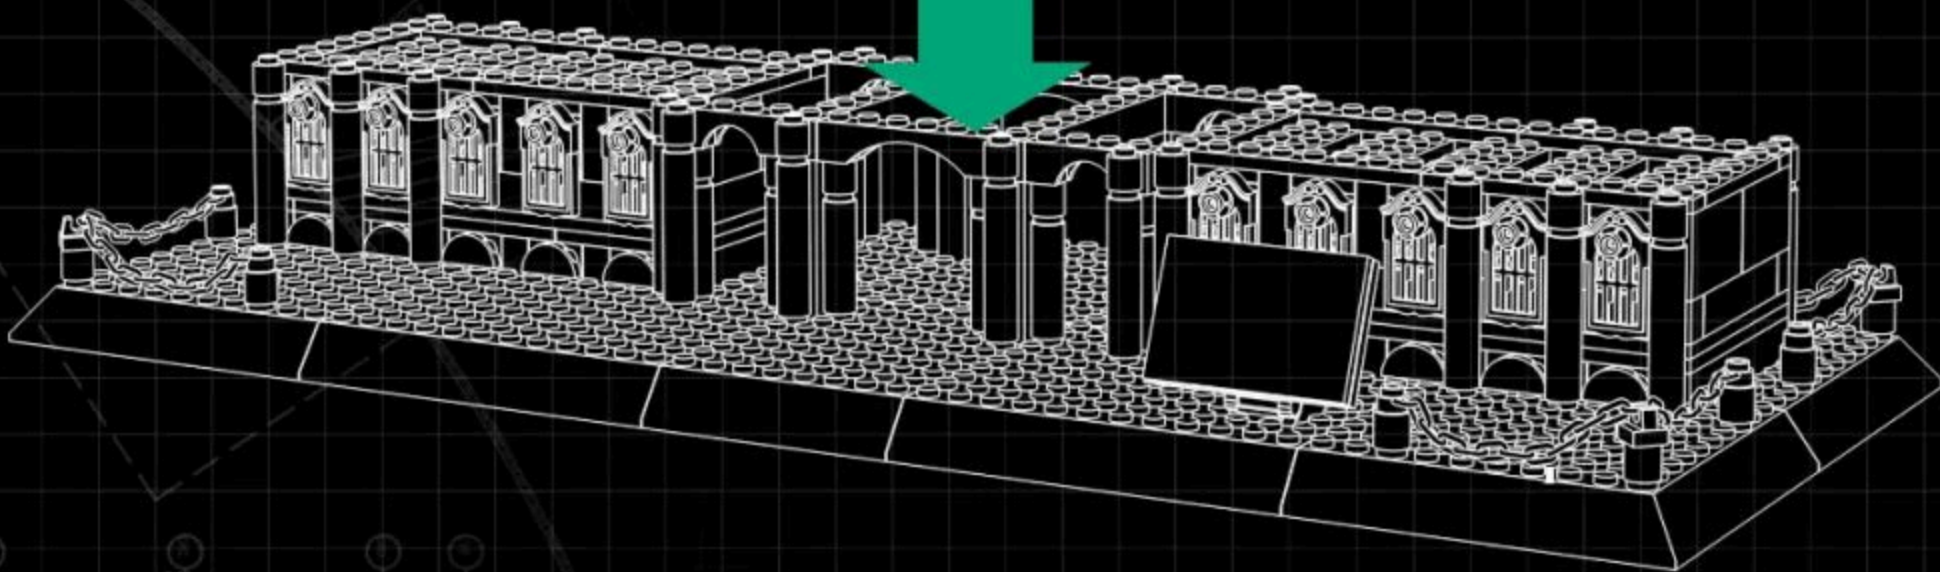

Force Balance

受力平衡

Physical operations

物理运算

$$F = G \frac{m_1 m_2}{d^2}$$

Creation and thinking

创作·思考

08