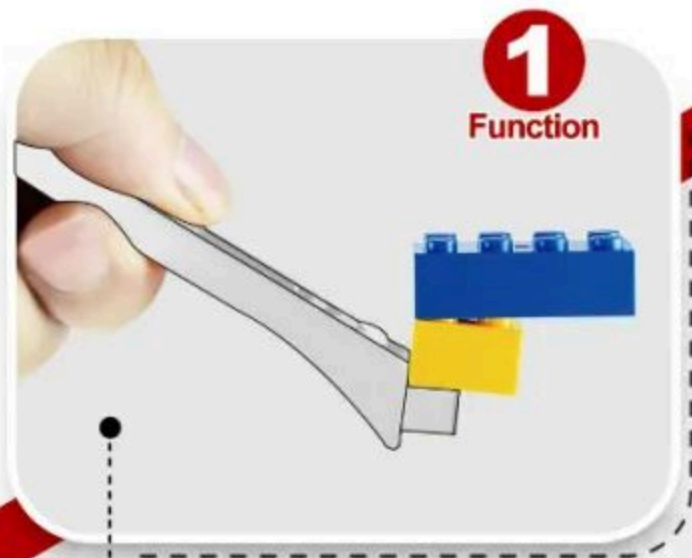

Winter Palace

俄罗斯冬宫

Front

Left

Right

Product Size:531X368X278mm

Instructions For Use

积木起件器使用说明
Brickseparator

4 ways to make installation easier
让安装更简单

小提示：积木包分为底板包、整版配件包及普通配件包，底板包标识为A/B/C...，普通配件包编码与说明书对应，整版配件包无标识。
Tip: Building block packs are divided into baseplate packs, runner accessory packs, and standard accessory packs. Baseplate packs are labeled A/B/C..., regular accessory packs have codes that correspond to the instructions, and runner accessory packs have no labels.