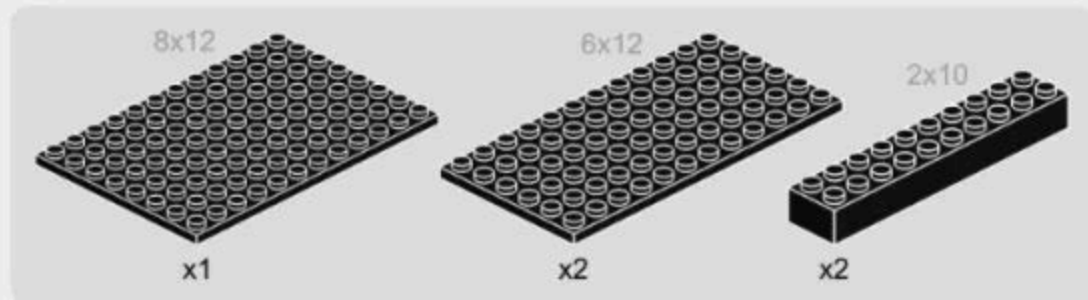

产品有增补件请以实物为准
If product has additional parts, please in kind prevail.

280PCS

1-1

微信扫一扫
补件更简单

1-2

1-3

1-4

1-5