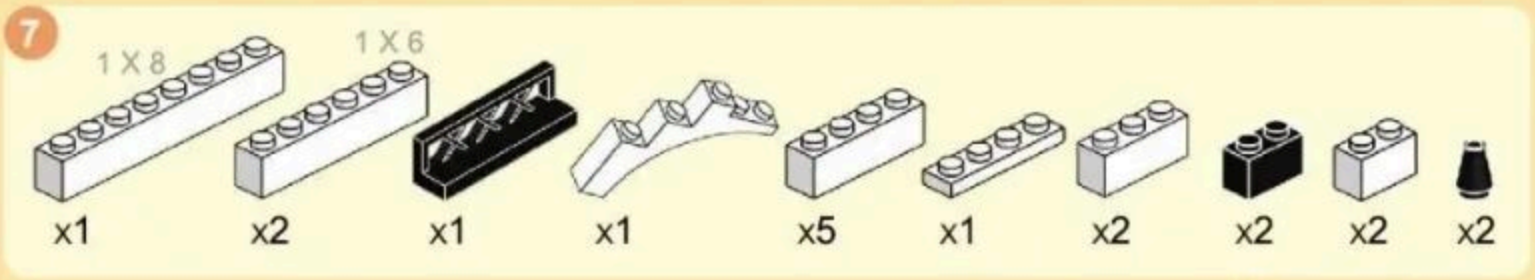

## HUI-STYLE ARCHITECTURE

China  
World - style architecture

Ages  
**6+**

NO.5310  
**1575 PCS**

9

10

11

- 1 X 8  
  
x1
-   
x2
-   
x2
-   
x2
-   
x1
-   
x27
-   
x2
-   
x4
-   
x2

12

- 1 X 6  
  
x2
-   
x1
-   
x1
-   
x4
-   
x4
-   
x2
-   
x1
-   
x2

13

14

15

x2

x3

x9