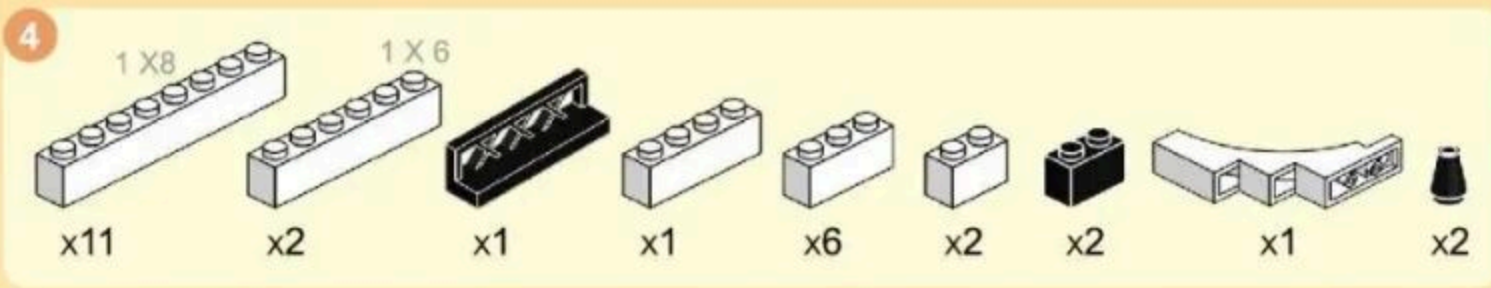

## HUI-STYLE ARCHITECTURE

China  
World - style architecture

Ages  
**6+**

NO.5310  
**1575 PCS**

9

10

11

- 1 X 8  
  
x1
-   
x2
-   
x2
-   
x2
-   
x1
-   
x27
-   
x2
-   
x4
-   
x2

12

- 1 X 6  
  
x2
-   
x1
-   
x1
-   
x4
-   
x4
-   
x2
-   
x1
-   
x2

13

14

15

x2

x3

x9