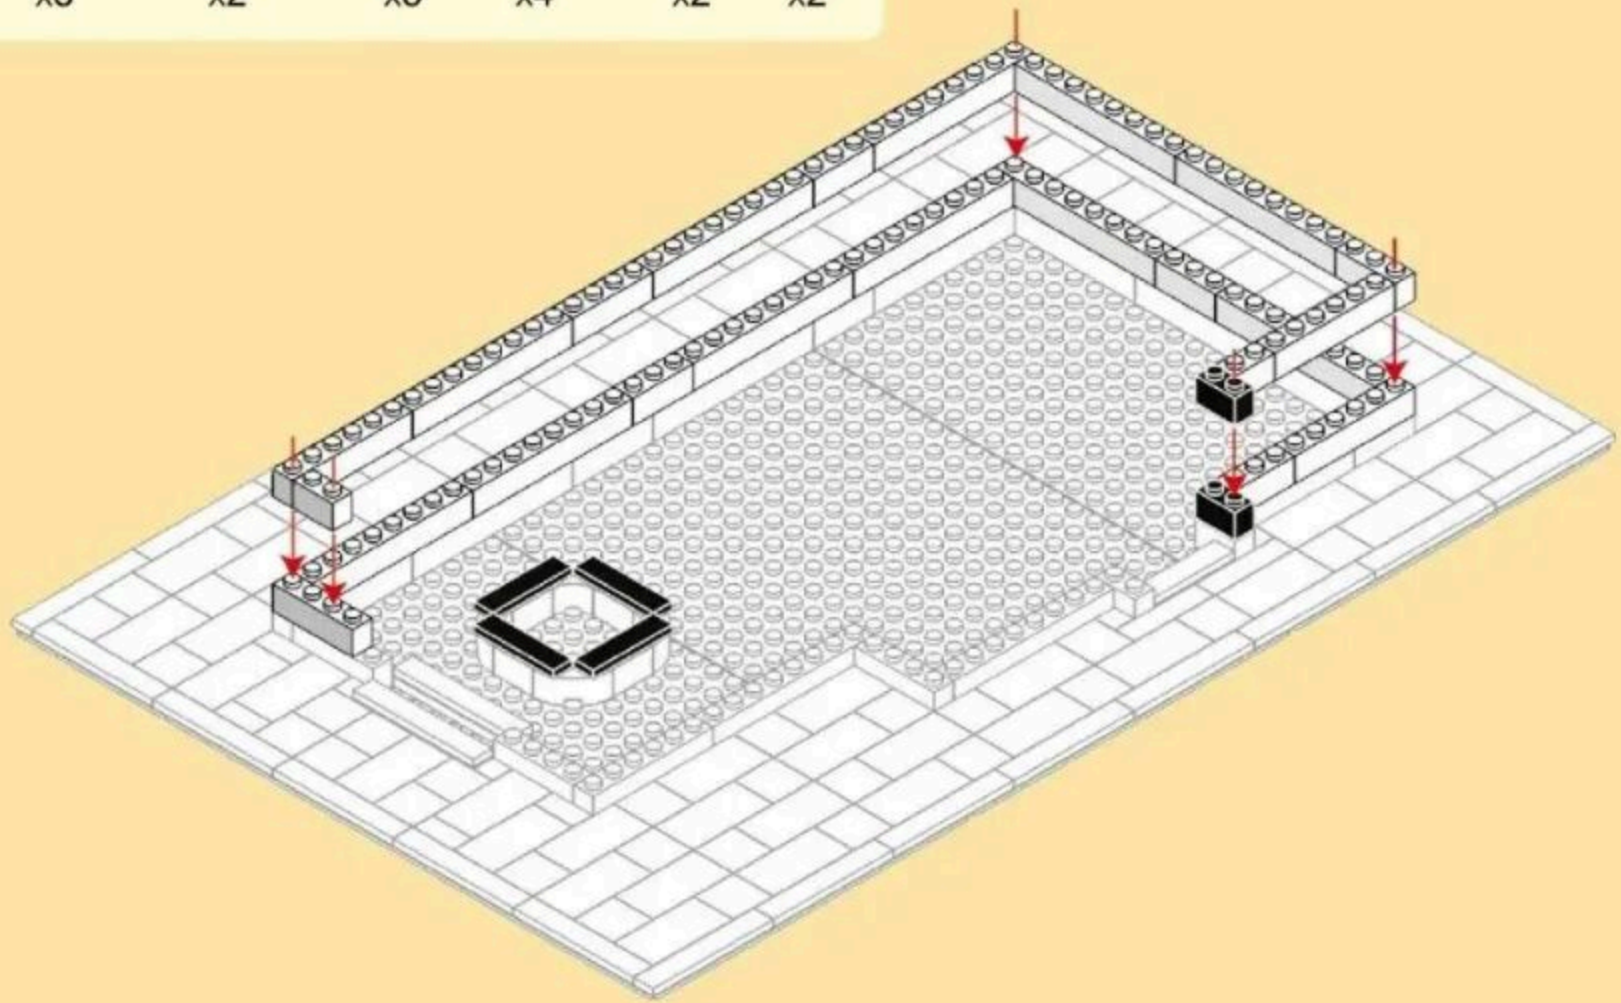

## HUI-STYLE ARCHITECTURE

China  
World - style architecture

Ages  
**6+**

NO.5310  
**1575 PCS**

9

10

11

- 1 X 8  
  
x1
-   
x2
-   
x2
-   
x2
-   
x1
-   
x27
-   
x2
-   
x4
-   
x2

12

- 1 X 6  
  
x2
-   
x1
-   
x1
-   
x4
-   
x4
-   
x2
-   
x1
-   
x2

13

14

15

x2

x3

x9