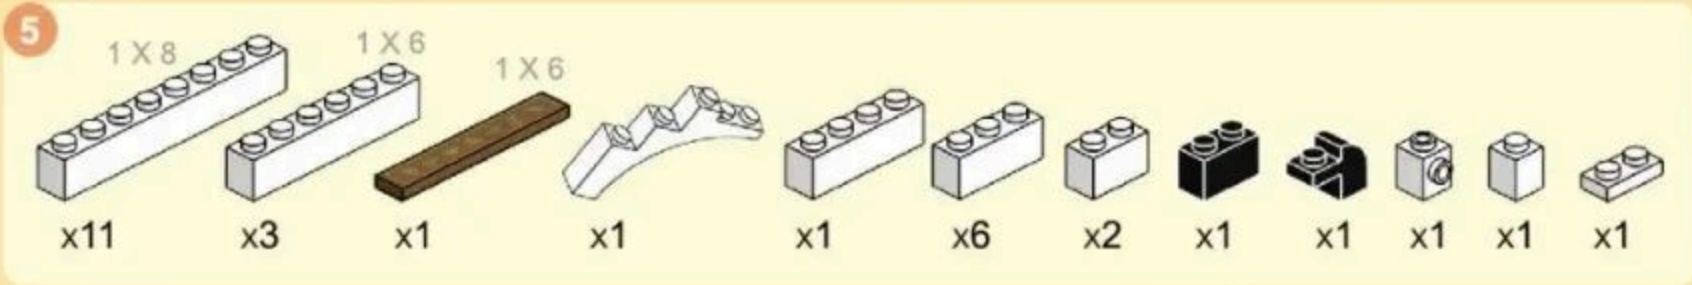

## HUI-STYLE ARCHITECTURE

China  
World - style architecture

Ages  
**6+**

NO.5310  
**1575 PCS**

9

10

11

- 1 X 8  
  
x1
-   
x2
-   
x2
-   
x2
-   
x1
-   
x27
-   
x2
-   
x4
-   
x2

12

- 1 X 6  
  
x2
-   
x1
-   
x1
-   
x4
-   
x4
-   
x2
-   
x1
-   
x2

13

14

15

x2

x3

x9