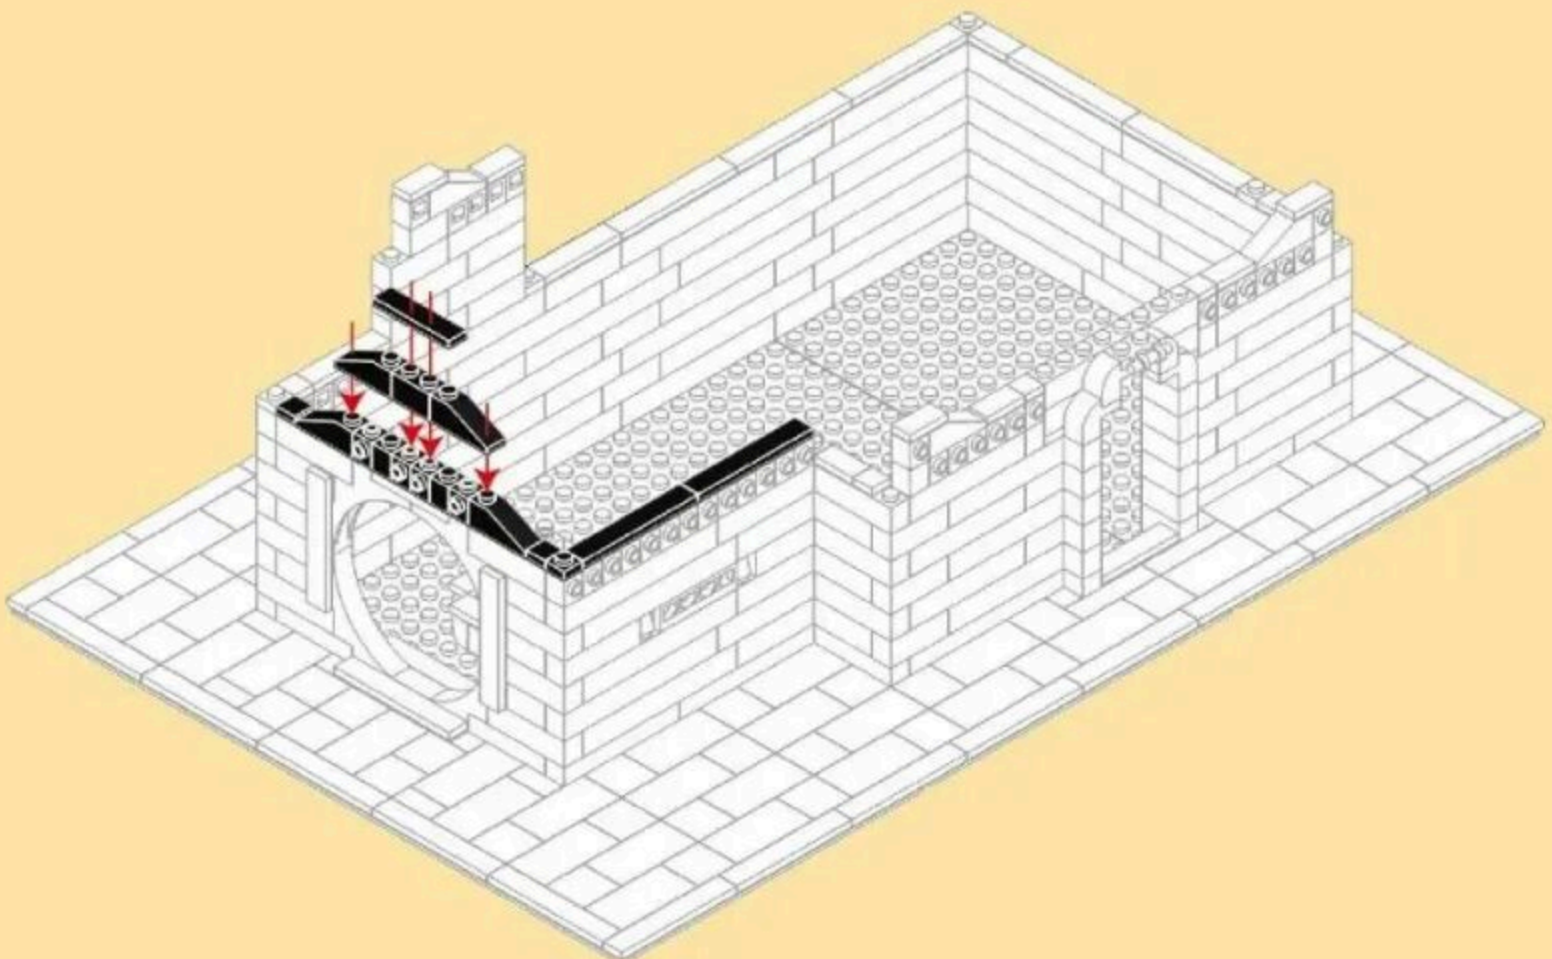

## HUI-STYLE ARCHITECTURE

China  
World - style architecture

Ages  
**6+**

NO.5310  
**1575 PCS**

9

10

11

- 1 X 8  
  
x1
-   
x2
-   
x2
-   
x2
-   
x1
-   
x27
-   
x2
-   
x4
-   
x2

12

- 1 X 6  
  
x2
-   
x1
-   
x1
-   
x4
-   
x4
-   
x2
-   
x1
-   
x2

13

14

15

x2

x3

x9