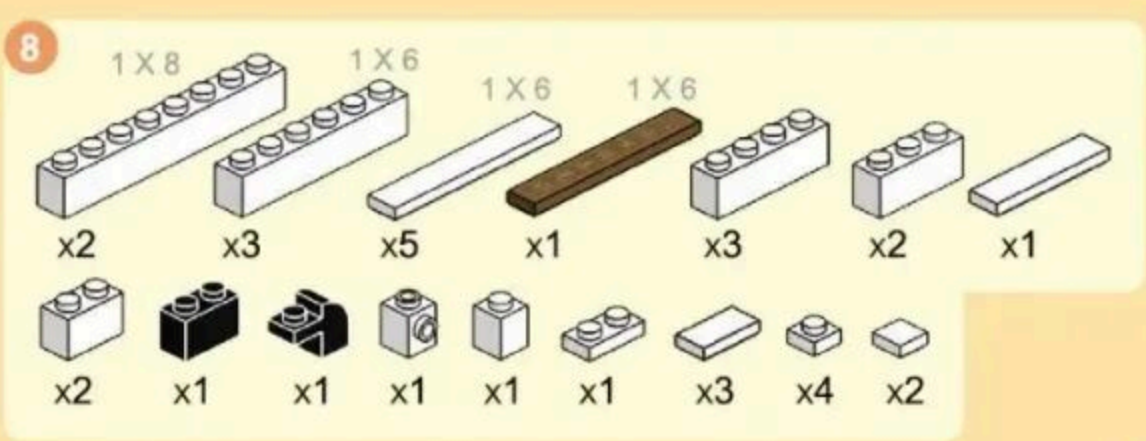

## HUI-STYLE ARCHITECTURE

China  
World - style architecture

Ages  
**6+**

NO.5310  
**1575 PCS**

9

10

11

- 1 X 8  
  
x1
-   
x2
-   
x2
-   
x2
-   
x1
-   
x27
-   
x2
-   
x4
-   
x2