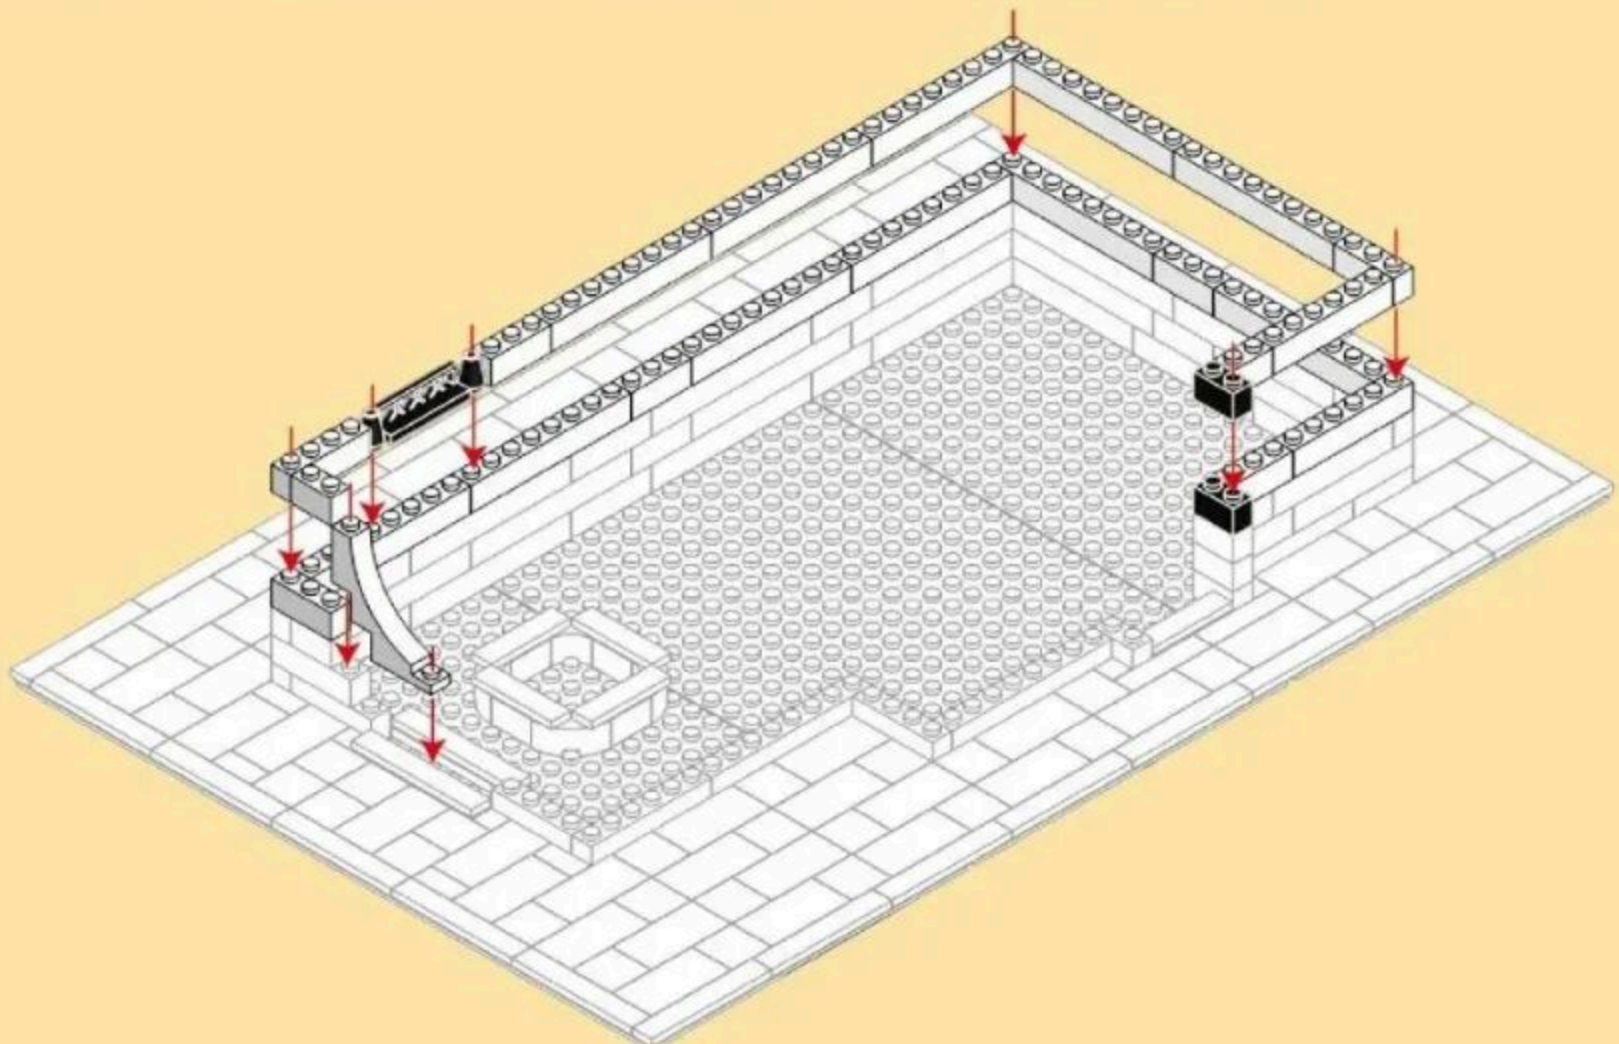

## HUI-STYLE ARCHITECTURE

China  
World - style architecture

Ages  
**6+**

NO.5310  
**1575 PCS**

9

10

11

- 1 X 8  
  
x1
-   
x2
-   
x2
-   
x2
-   
x1
-   
x27
-   
x2
-   
x4
-   
x2