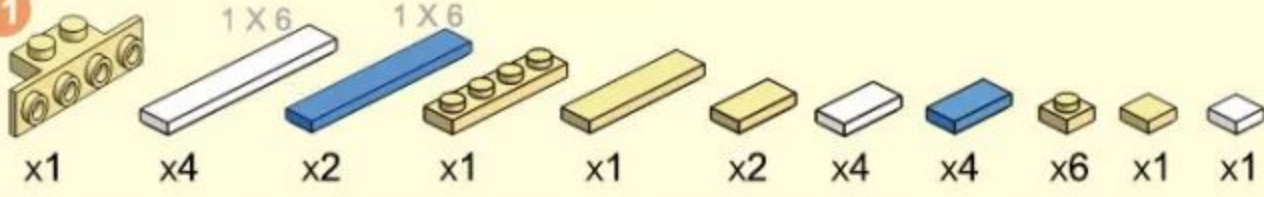

ARCHITECTURE

FRENCH COUNTRY LODGE

France
World - style architecture

Ages
6+

NO.5311
1298 PCS

1

32 X 32

2

3

- 1 X8
- x2
- x5
- x16
- x2
- x2
- x1
- x1
- x2
- x16
- x3
- x8
- x2
- x9
- x3

- x8

4

- x1
- x6
- x1
- x1
- x1
- x2
- x12
- x5
- x4
- x1
- x1
- x6
- x2
- x1
- x2
- x4
- x8
- x11
- x1

- x2

5

6

9

10

11

12

14

15

2 X 10 x1 2 X 12 x1 1 X 8 x1 1 X 6 x1 2 X 6 x1 2 X 6 x2

Blue Technic Wedge x13 Blue Technic Wedge x7 Blue Technic 1x2 Brick x2 Blue Technic 1x2 Brick x10

16

-  x4
-  x2
-  x1
-  x1
-  x2
-  x1
-  x1
-  x1

17

-  1 X 6
 -  x1
 -  x9
 -  x1
 -  x4
-  x16
 -  x16
 -  x5
 -  x2

18

19

20

x4