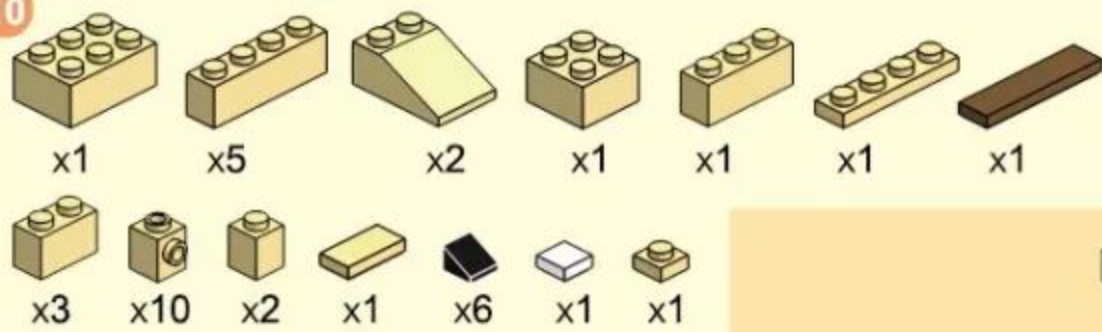

ARCHITECTURE

FRENCH COUNTRY LODGE

France
World - style architecture

Ages
6+

NO.5311
1298 PCS

1

32 X 32

2

3

- 1 X8
- x2
- x5
- x16
- x2
- x2
- x1
- x1
- x2
- x16
- x3
- x8
- x2
- x9
- x3

- x8

4

- x1
- x6
- x1
- x1
- x1
- x2
- x12
- x5
- x4
- x1
- x1
- x6
- x2
- x1
- x2
- x4
- x8
- x11
- x1

- x2

5

6

9

10

11

12

14

15

2 X 10 x1 2 X 12 x1 1 X 8 x1 1 X 6 x1 2 X 6 x1 2 X 6 x2

Blue Technic Wedge x13 Blue Technic Wedge x7 Blue Technic 1x2 Brick x2 Blue Technic 1x2 Brick x10