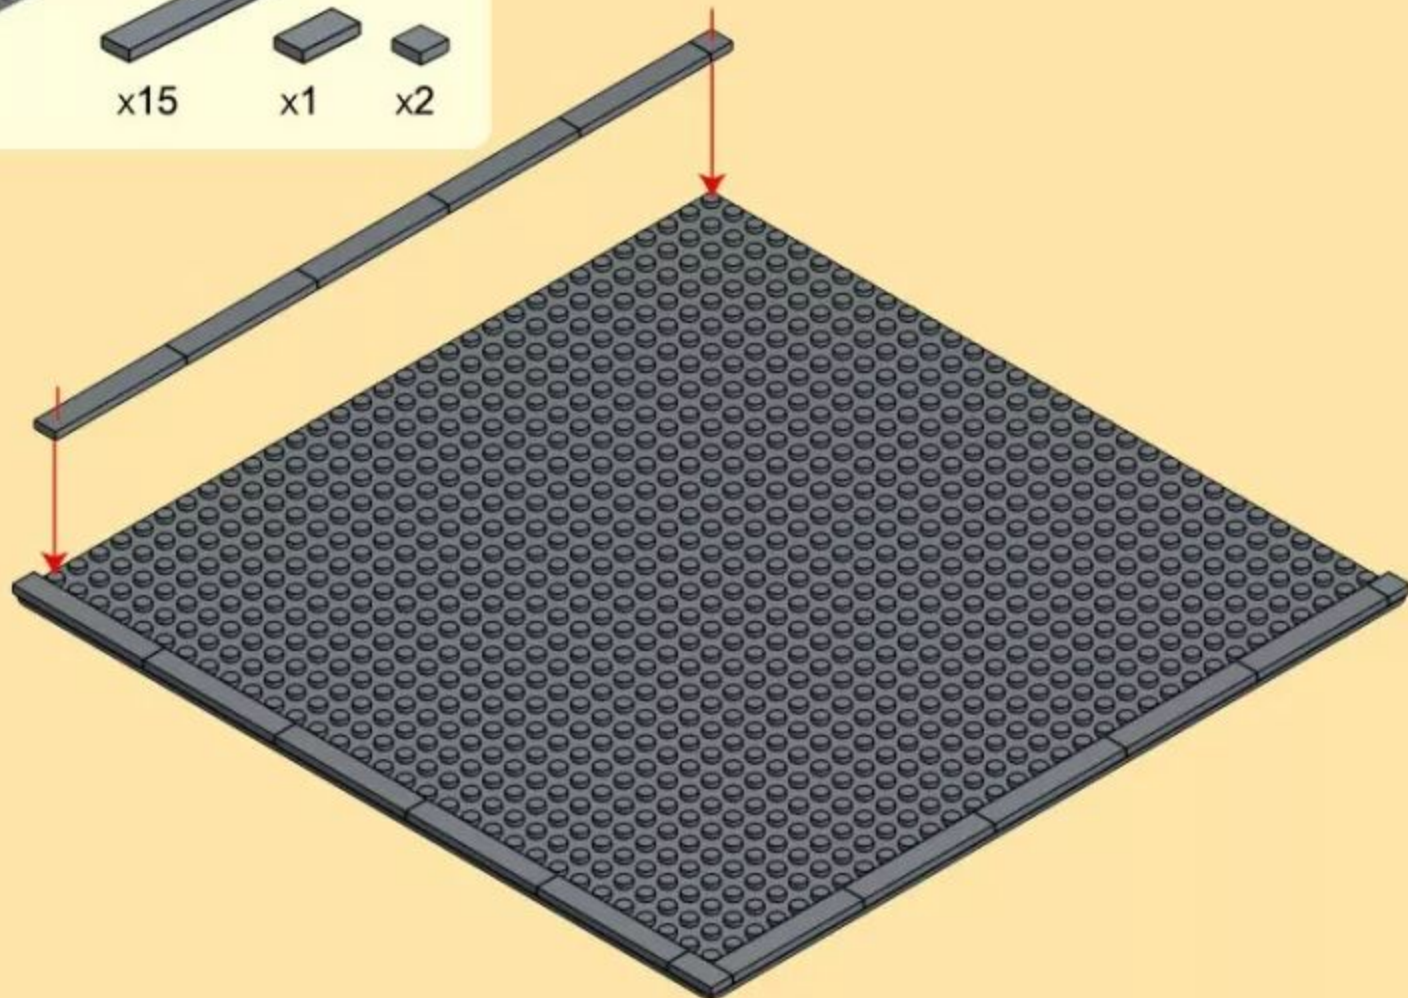

ARCHITECTURE

FRENCH COUNTRY LODGE

France
World - style architecture

Ages
6+

NO.5311
1298 PCS

1

32 X 32

2