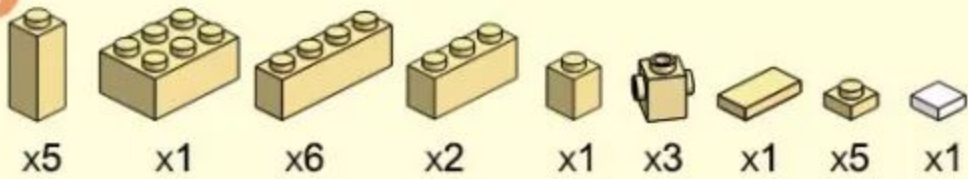

ARCHITECTURE

FRENCH COUNTRY LODGE

France
World - style architecture

Ages
6+

NO.5311
1298 PCS

1

32 X 32

2

3

- 1 X8
- x2
- x5
- x16
- x2
- x2
- x1
- x1
- x2
- x16
- x3
- x8
- x2
- x9
- x3

- x8

4

- x1
- x6
- x1
- x1
- x1
- x2
- x12
- x5
- x4
- x1
- x1
- x6
- x2
- x1
- x2
- x4
- x8
- x11
- x1

- x2

5

6

9

10

11

12

14

15

2 X 10 x1 2 X 12 x1 1 X 8 x1 1 X 6 x1 2 X 6 x1 2 X 6 x2

Blue Technic Wedge x13 Blue Technic Wedge x7 Blue Technic 1x2 Brick x2 Blue Technic 1x2 Brick x10

16

-  x4
-  x2
-  x1
-  x1
-  x2
-  x1
-  x1
-  x1

17

-  1 X 6
 -  x1
 -  x9
 -  x1
 -  x4
-  x16
 -  x16
 -  x5
 -  x2

18

19

20

x4