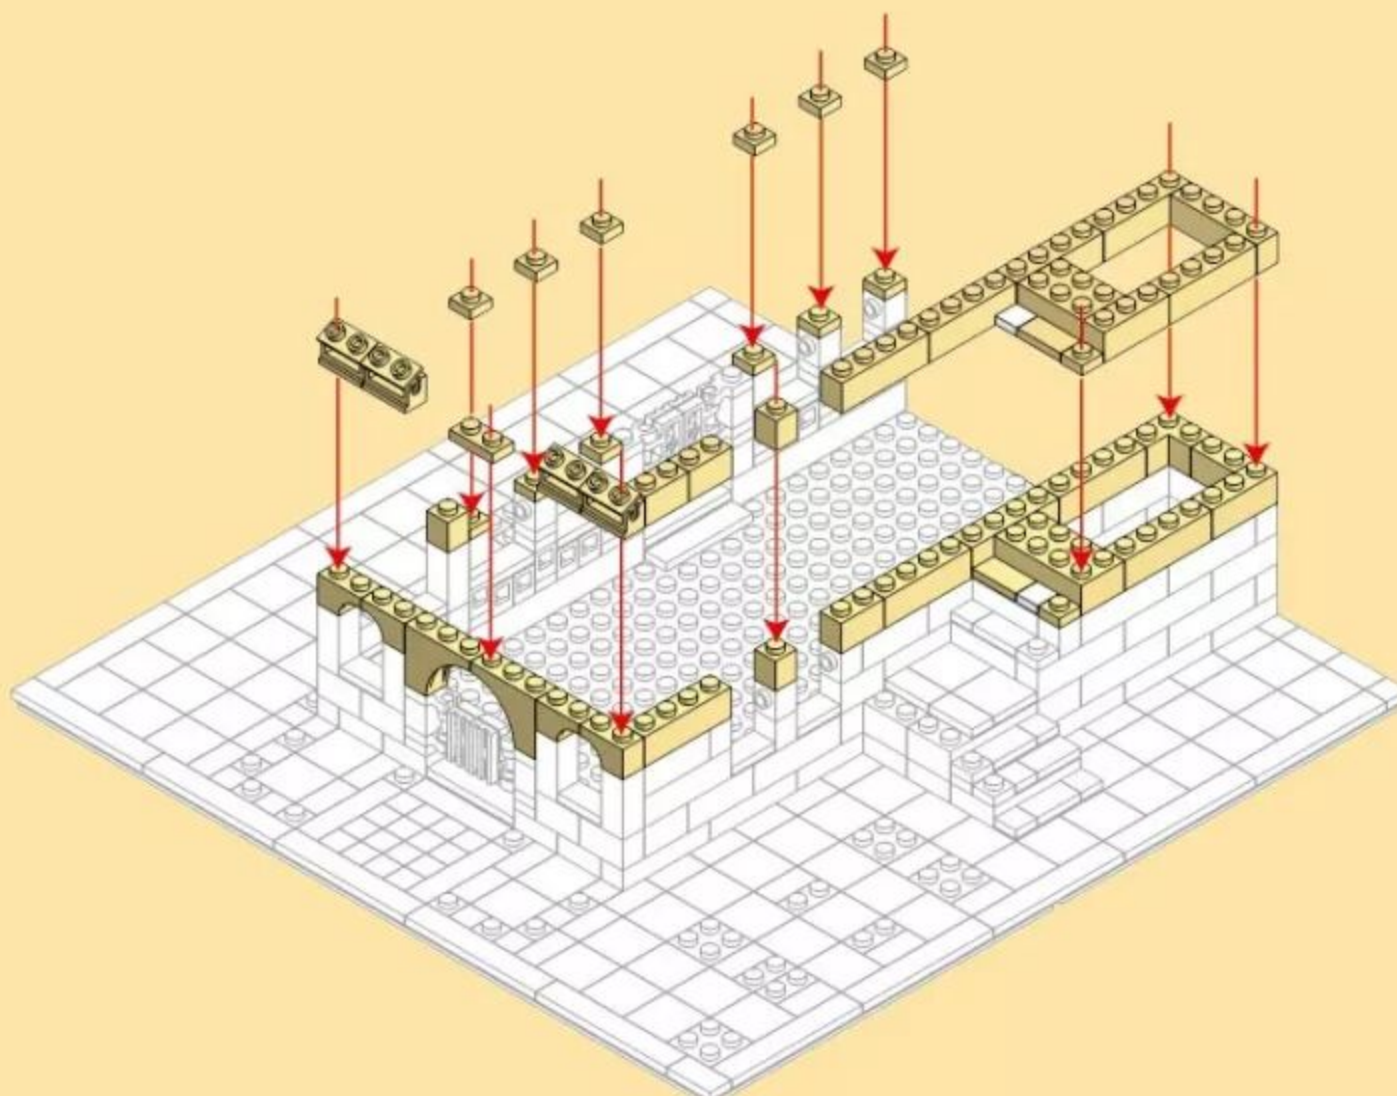

ARCHITECTURE

FRENCH COUNTRY LODGE

France
World - style architecture

Ages
6+

NO.5311
1298 PCS

1

32 X 32

2

3

- 1 X8
- x2
- x5
- x16
- x2
- x2
- x1
- x1
- x2
- x16
- x3
- x8
- x2
- x9
- x3

- x8

4

- x1
- x6
- x1
- x1
- x1
- x2
- x12
- x5
- x4
- x1
- x1
- x6
- x2
- x1
- x2
- x4
- x8
- x11
- x1

- x2

5

6

16

-  x4
-  x2
-  x1
-  x1
-  x2
-  x1
-  x1
-  x1

17

-  1 X 6
 -  x1
 -  x9
 -  x1
 -  x4
-  x16
 -  x16
 -  x5
 -  x2

18

19

20

x4