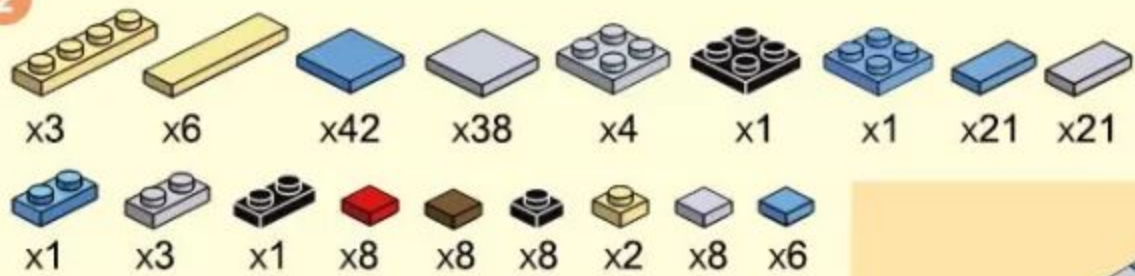

ARCHITECTURE

FRENCH COUNTRY LODGE

France
World - style architecture

Ages
6+

NO.5311
1298 PCS

1

32 X 32

2

3

- 1 X8
- x2
- x5
- x16
- x2
- x2
- x1
- x1
- x2
- x16
- x3
- x8
- x2
- x9
- x3

- x8

4

- x1
- x6
- x1
- x1
- x1
- x2
- x12
- x5
- x4
- x1
- x1
- x6
- x2
- x1
- x2
- x4
- x8
- x11
- x1

- x2

5

6

9

10

11

12

14

15

2 X 10 x1 2 X 12 x1 1 X 8 x1 1 X 6 x1 2 X 6 x1 2 X 6 x2

Blue Technic Wedge x13 Blue Technic Wedge x7 Blue Technic 1x2 Brick x2 Blue Technic 1x2 Brick x10