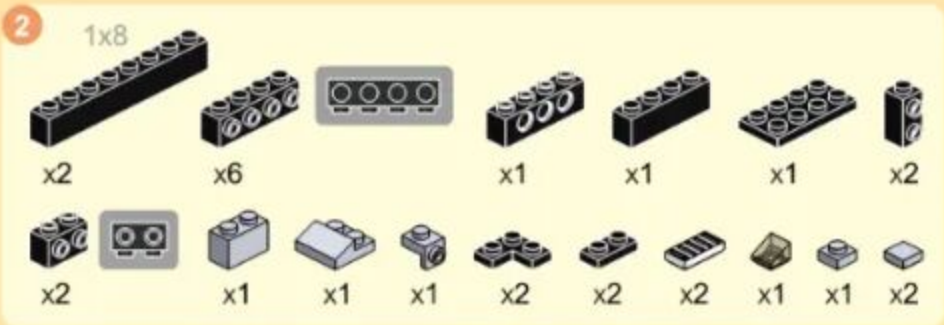

## ARLEIGH BURKE-CLASS DESTROYER

Building blocks model

Perfect shape, high simulation, classic collection

6+ / 5511 / 600 PCS  
Suitable Age / Product Number / Parts Total

270PCS

微信扫一扫  
补件更简单

4

5