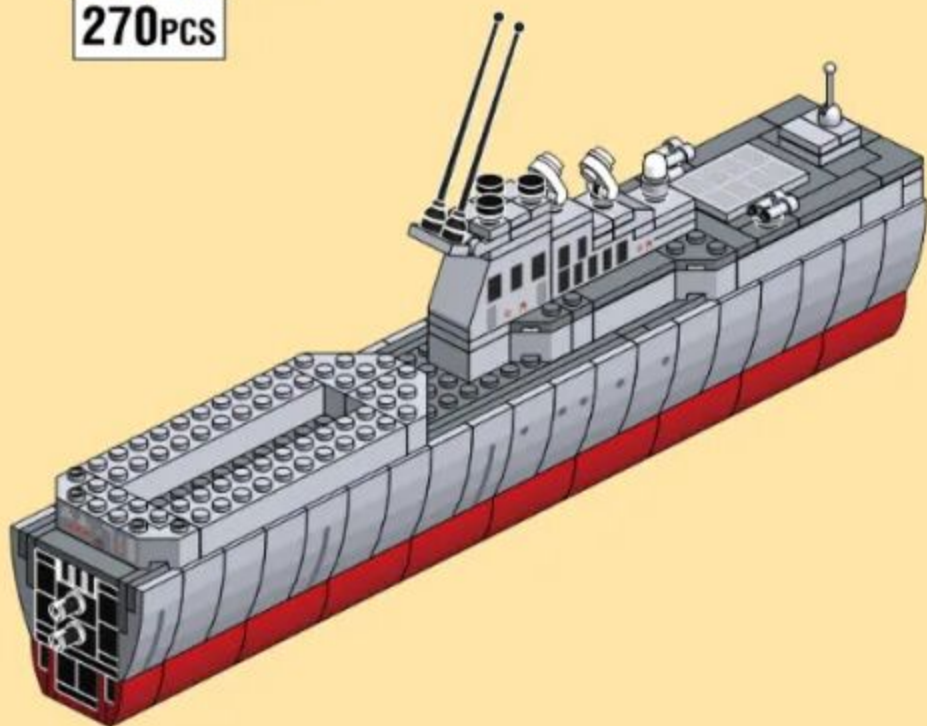

## ARLEIGH BURKE-CLASS DESTROYER

Building blocks model

Perfect shape, high simulation, classic collection

6+ / 5511 / 600 PCS  
Suitable Age / Product Number / Parts Total

270PCS

微信扫一扫  
补件更简单

4

5