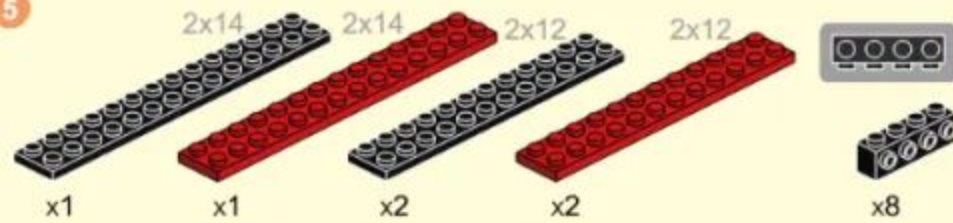

## ARLEIGH BURKE-CLASS DESTROYER

Building blocks model

Perfect shape, high simulation, classic collection

6+ / 5511 / 600 PCS  
Suitable Age / Product Number / Parts Total

270PCS

微信扫一扫  
补件更简单

4

5