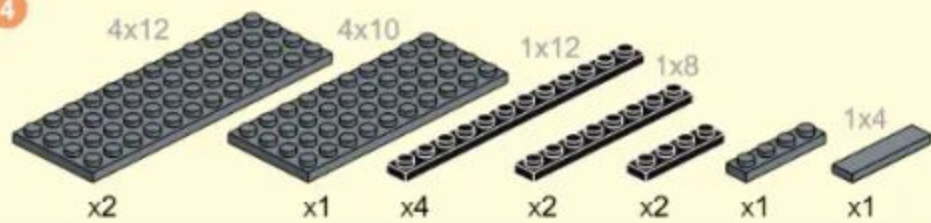

## ARLEIGH BURKE-CLASS DESTROYER

Building blocks model

Perfect shape, high simulation, classic collection

6+ / 5511 / 600 PCS  
Suitable Age / Product Number / Parts Total

270PCS

微信扫一扫  
补件更简单

4

5