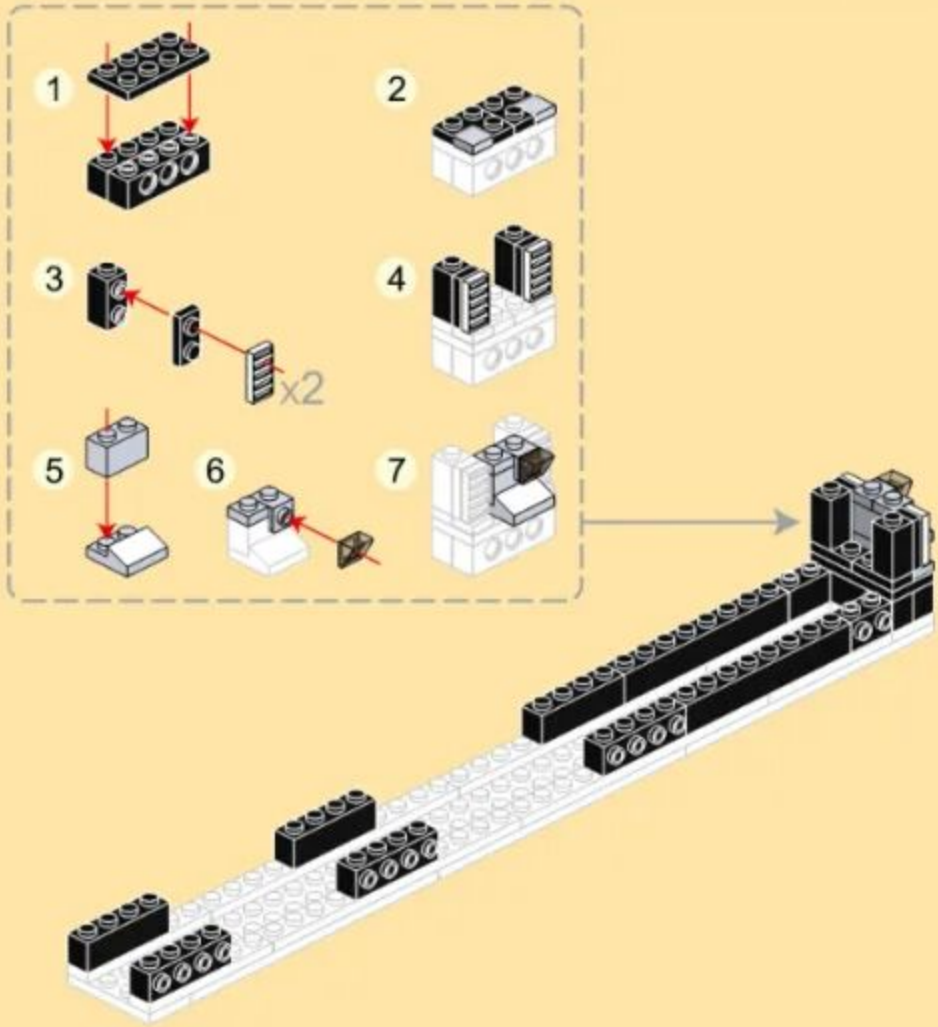

## ARLEIGH BURKE-CLASS DESTROYER

Building blocks model

Perfect shape, high simulation, classic collection

6+ / 5511 / 600 PCS  
Suitable Age / Product Number / Parts Total

270PCS

微信扫一扫  
补件更简单

4

5