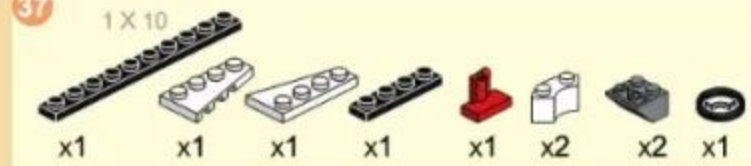

25 + 32

34

22 + 33

35

36

37

38

39

- 43
- x2 (White 1x3 Technic Triangle)
 - x2 (Red 1x6 Technic Brick)
 - x1 (White 4x4 Technic Plate)
 - x1 (White 1x6 Technic Brick)
 - x2 (White 1x4 Technic Brick)
 - x1 (White 1x4 Technic Brick)
 - x1 (White 1x4 Technic Brick)
 - x2 (Black 2x2 Technic Bump)
 - x2 (White 1x2 Technic Brick)
 - x4 (Black 1x1 Technic Pin)
 - x1 (Black 1x1 Technic Pin)