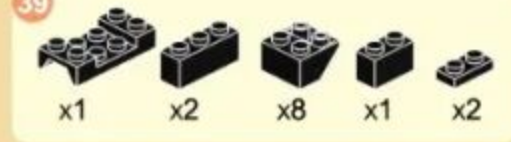

25 + 32

34

22 + 33

35

36

37

38

39

- 43
- x2 (White 1x3 Technic Triangle)
 - x2 (Red 1x6 Technic Brick)
 - x1 (White 4x4 Technic Plate)
 - x1 (White 1x6 Technic Brick)
 - x2 (White 1x4 Technic Brick)
 - x1 (White 1x4 Technic Brick)
 - x1 (White 1x4 Technic Brick)
 - x2 (Black 2x2 Technic Bump)
 - x2 (White 1x2 Technic Brick)
 - x4 (Black 1x1 Technic Pin)
 - x1 (Black 1x1 Technic Pin)