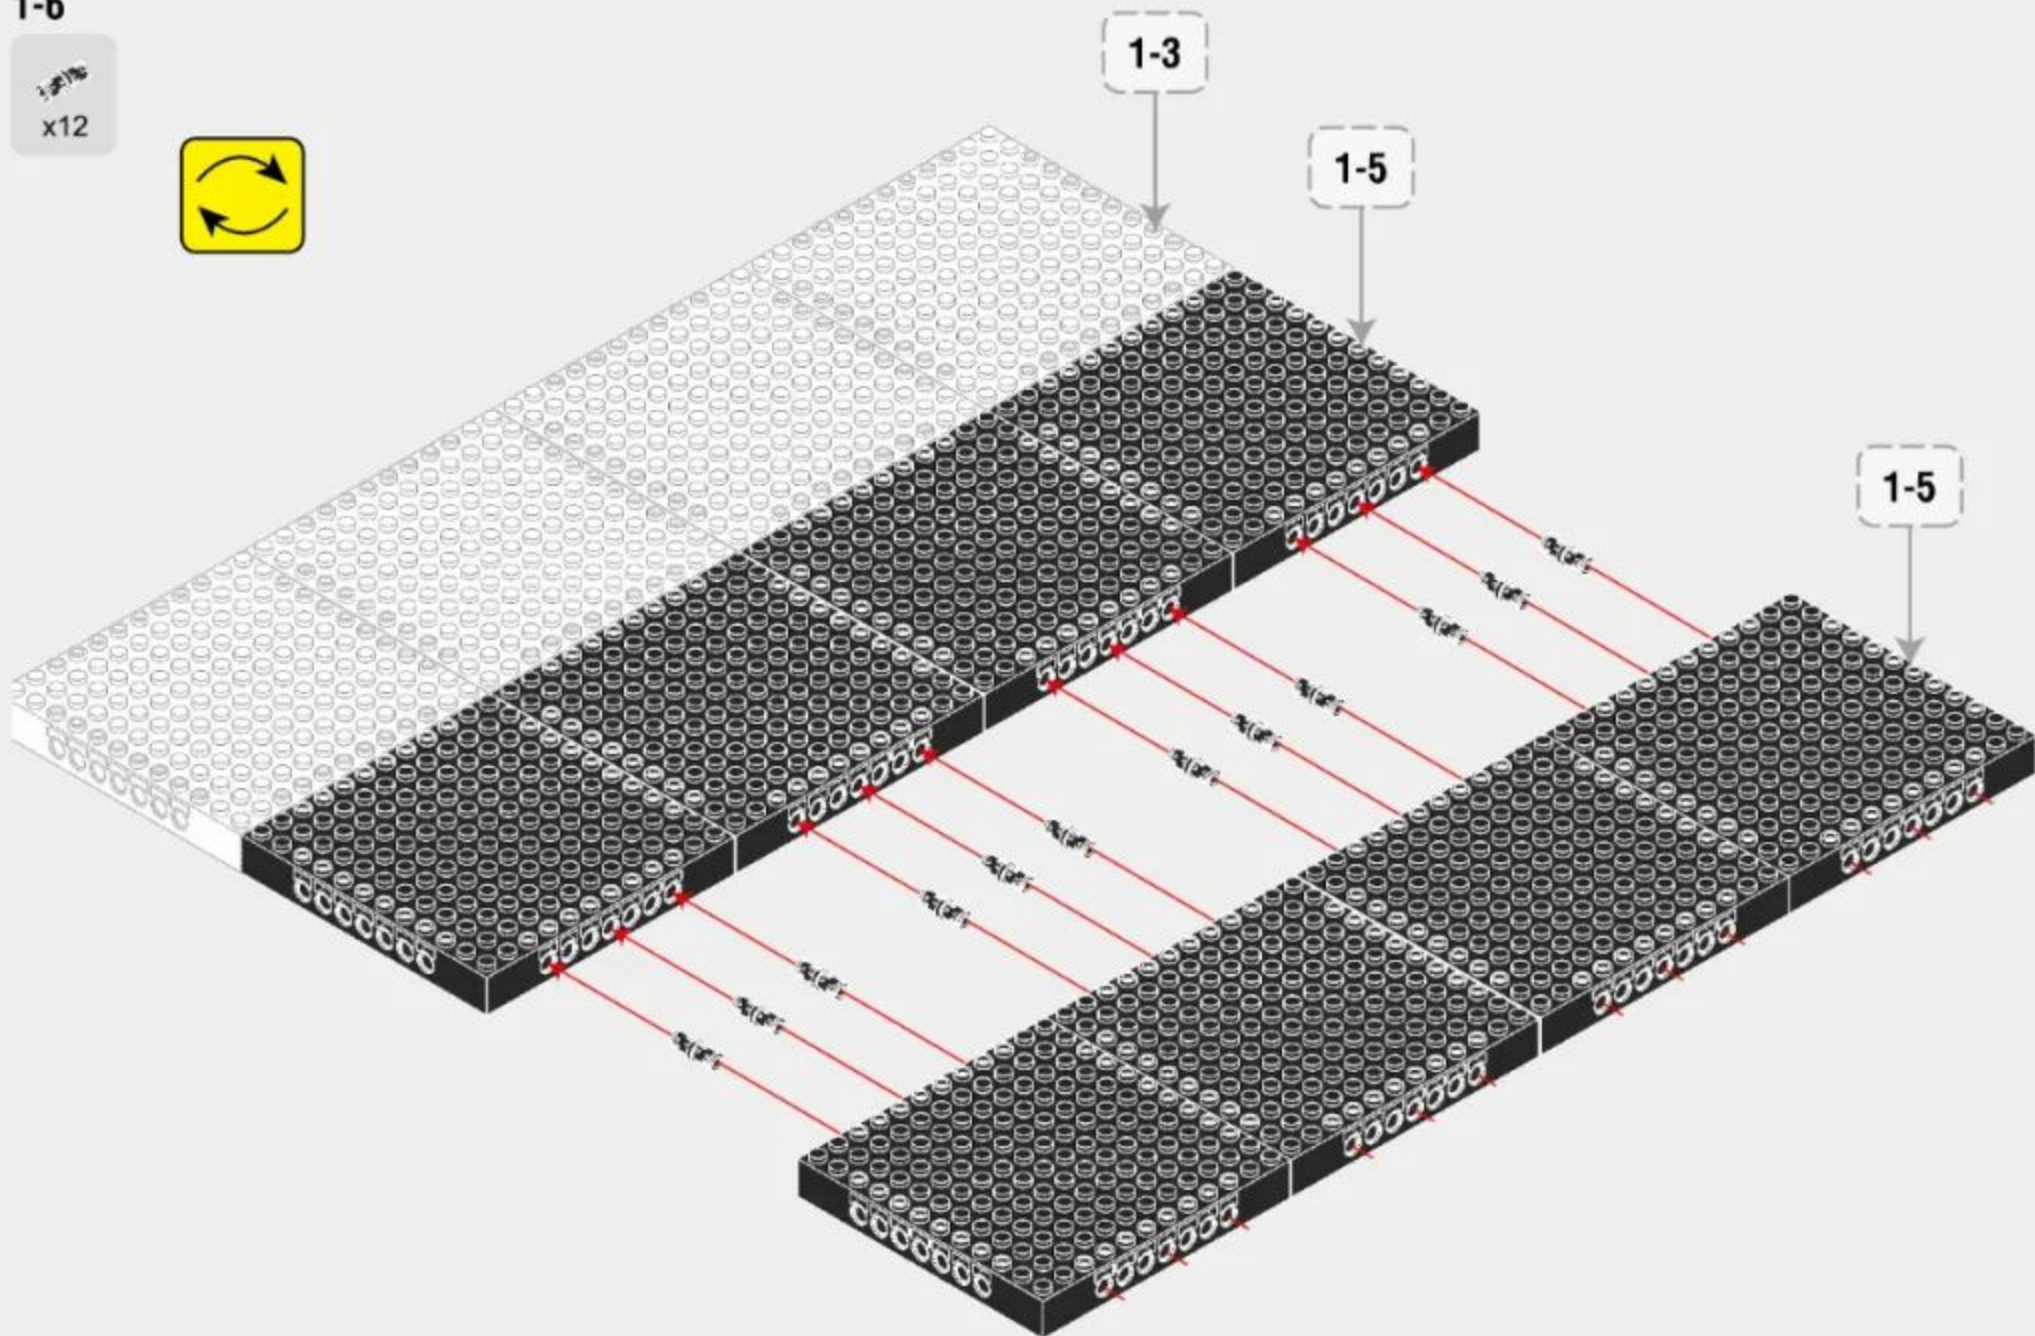

CITY POSTCARD

Parts
Total
颗粒数

1101PCS

156PCS

1-1

微信扫一扫
补件更简单

1-2

1-3

1-4

03

x2

1-5

1-6

1-6
x12

1-7

1-10