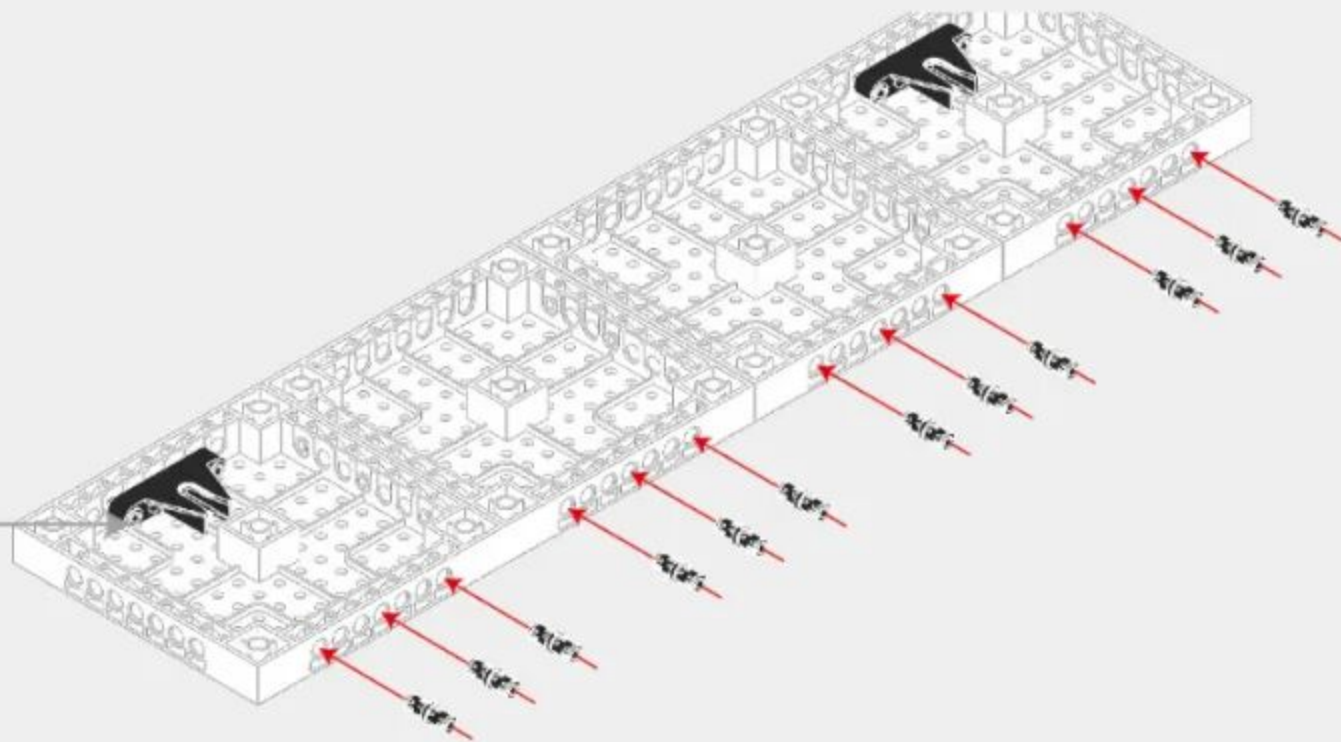

CITY POSTCARD

Parts
Total
颗粒数

1101PCS

156PCS

1-1

微信扫一扫
补件更简单

1-2

1-3