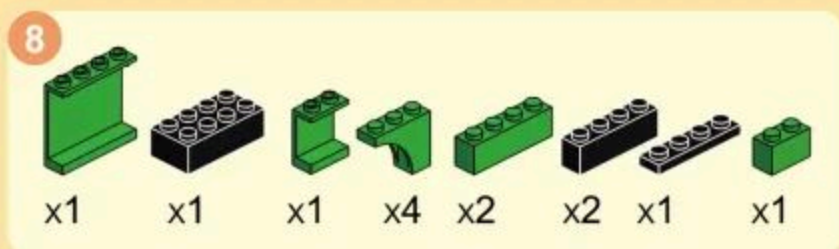

5971

Double Deck Tour Bus

Can exercise the following abilities of baby

- Processing visual input through some actions. Creativity and imagination help children keep trying new ideas.
- Help them gradually form an innovative thinking and constantly find new ways to solve problems.
- It is conducive to the development of "space wisdom".

6+ | 456 PCS

INTERCITY
BUS

9

x10 x8 x1 x2

10

x1 x1 x1 x8 x1 x1

15

8 X 12 6 X 8 2 X 8

x2 x1 x2 x1 x1 x2 x2 x4

16

1 X 8

x1 x12 x2

17

18

- 19
- 1x8 (white) x1
 - 1x8 (black) x1
 - 1x4 (black) x18
 - 1x4 (red) x1
 - 1x4 (black) x1
 - 1x2 (black) x2
 - 1x2 (black) x4
 - 1x2 (black) x4
 - 1x2 (black) x2

- 20
- 1x8 (white) x1
 - 1x8 (black) x1
 - 1x2 (white) x2
 - 1x2 (green) x2
 - 1x2 (white) x4
 - 1x2 (white) x2
 - 1x2 (white) x2
 - 1x2 (white) x2
 - 1x2 (white) x2
 - 1x2 (black) x2

- 23 1 X 8
 x4 x2 x2 x3 x4 x8 x4