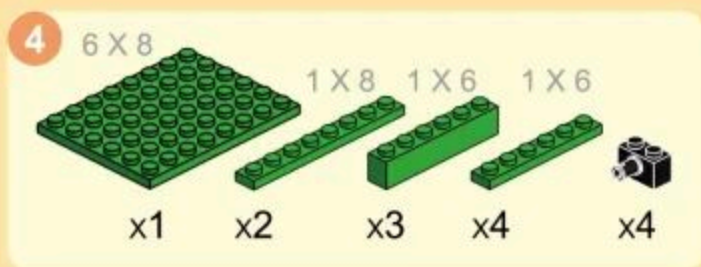

5971

Double Deck Tour Bus

Can exercise the following abilities of baby

- Processing visual input through some actions. Creativity and imagination help children keep trying new ideas.
- Help them gradually form an innovative thinking and constantly find new ways to solve problems.
- It is conducive to the development of "space wisdom".

6+ | 456 PCS

INTERCITY
BUS

9

x10 x8 x1 x2

10

x1 x1 x1 x8 x1 x1

15

8 X 12 6 X 8 2 X 8

x2 x1 x2 x1 x1 x2 x2 x4

16

1 X 8

x1 x12 x2

17

18

- 19
- 1x8 (white) x1
 - 1x8 (black) x1
 - 1x4 (black) x18
 - 1x4 (red) x1
 - 1x4 (black) x1
 - 1x2 (black) x2
 - 1x2 (black) x4
 - 1x2 (black) x4
 - 1x2 (black) x2

- 20
- 1x8 (white) x1
 - 1x8 (black) x1
 - 1x2 (white) x2
 - 1x2 (green) x2
 - 1x2 (white) x4
 - 1x2 (white) x2
 - 1x2 (white) x2
 - 1x2 (white) x2
 - 1x2 (white) x2
 - 1x2 (black) x2

- 23 1 X 8
 x4 x2 x2 x3 x4 x8 x4