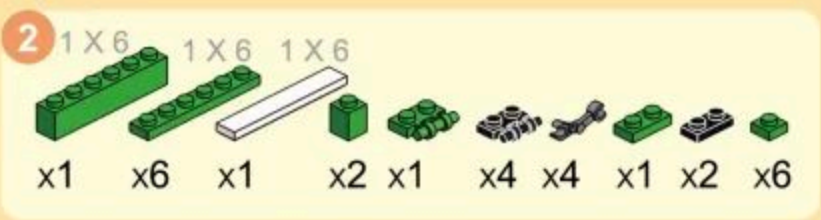

5971

Double Deck Tour Bus

Can exercise the following abilities of baby

- Processing visual input through some actions. Creativity and imagination help children keep trying new ideas.
- Help them gradually form an innovative thinking and constantly find new ways to solve problems.
- It is conducive to the development of "space wisdom".

6+ | 456 PCS

INTERCITY
BUS

9

x10 x8 x1 x2

10

x1 x1 x1 x8 x1 x1

15

8 X 12 6 X 8 2 X 8

x2 x1 x2 x1 x1 x2 x2 x4

16

1 X 8

x1 x12 x2

17

18

- 19
- 1x8 (white) x1
 - 1x8 (black) x1
 - 1x4 (black) x18
 - 1x4 (red) x1
 - 1x4 (black) x1
 - 1x2 (black) x2
 - 1x2 (black) x4
 - 1x2 (black) x4
 - 1x2 (black) x2