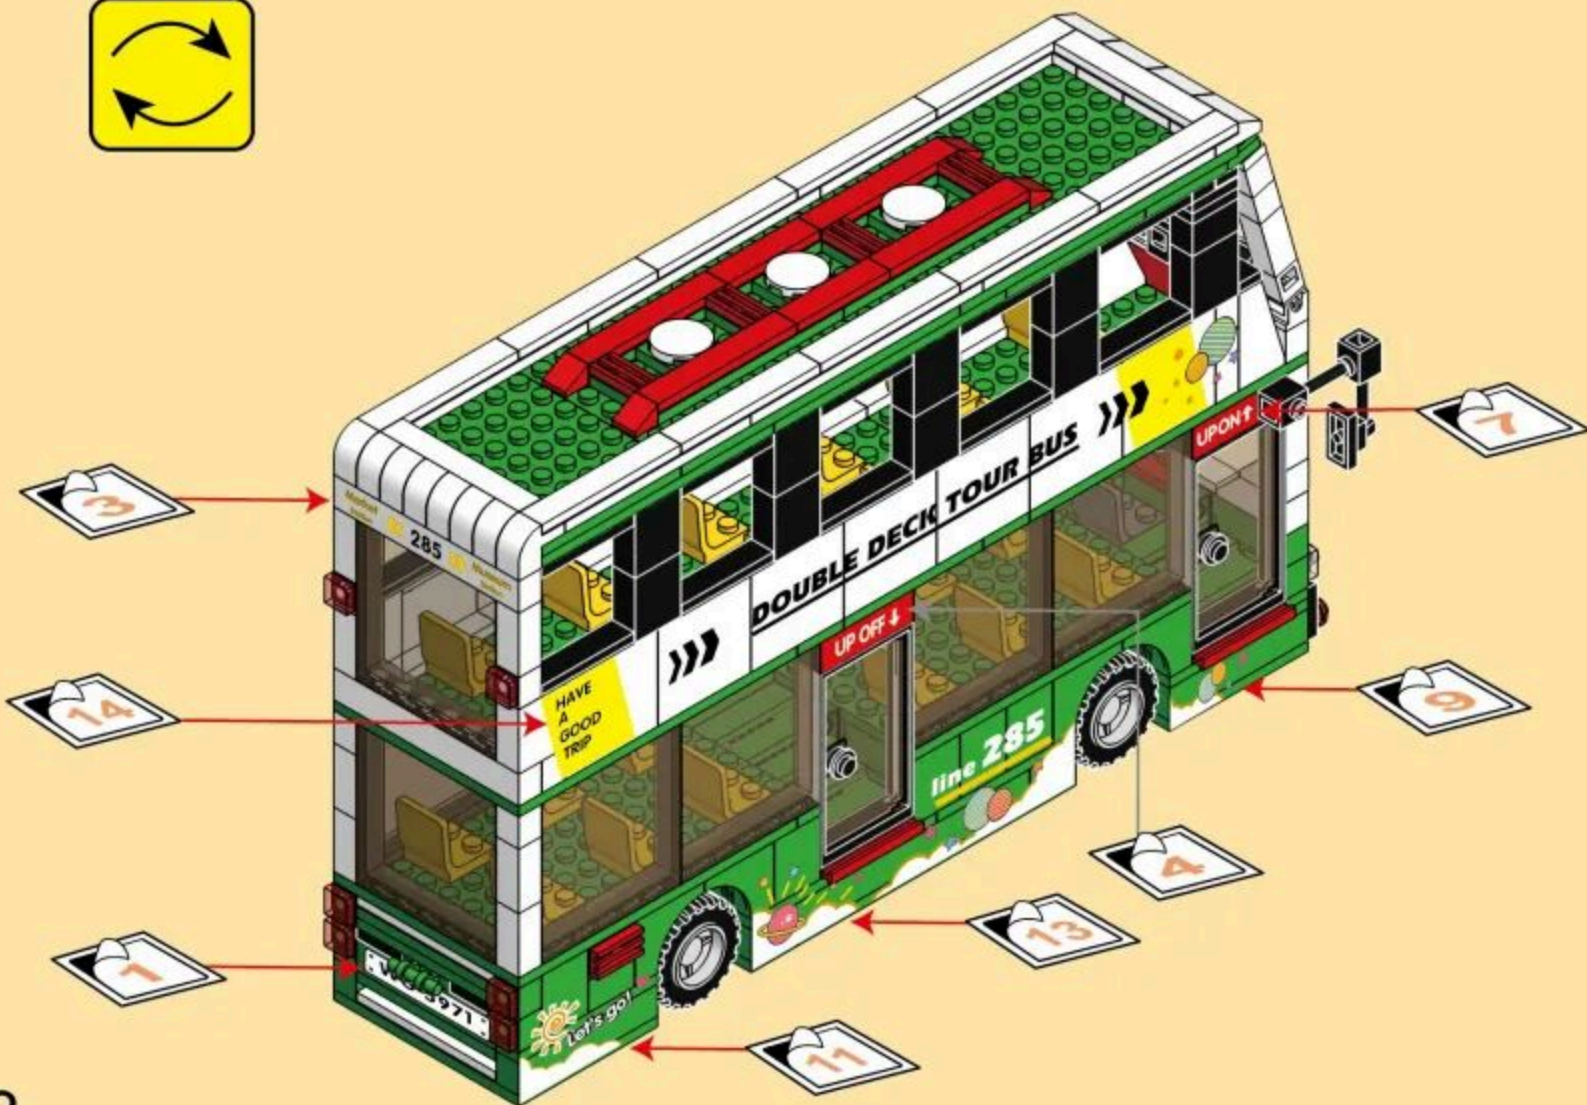

x2 x1 x2 x1 x1 x2 x2 x4

16

1 X 8

x1 x12 x2

17

18

- 19
- 1x8 (white) x1
 - 1x8 (black) x1
 - 1x4 (black) x18
 - 1x4 (red) x1
 - 1x4 (black) x1
 - 1x2 (black) x2
 - 1x2 (black) x4
 - 1x2 (black) x4
 - 1x2 (black) x2

- 20
- 1x8 (white) x1
 - 1x8 (black) x1
 - 1x2 (white) x2
 - 1x2 (green) x2
 - 1x2 (white) x4
 - 1x2 (white) x2
 - 1x2 (white) x2
 - 1x2 (white) x2
 - 1x2 (white) x2
 - 1x2 (black) x2

- 23 1 X 8
 x4 x2 x2 x3 x4 x8 x4

- 24 1 X 6 1 X 6 1 X 4
 x2 x12 x4 x2 x2
- 1 X 4
 x4 x4 x2 x4 x3 x2 x4

Double Deck Tour Bus

Can exercise the following abilities of baby

- ★ Processing visual input through some actions. Creativity and imagination help children keep trying new ideas.
- ★ Help them gradually form an innovative thinking and constantly find new ways to solve problems.
- ★ It is conducive to the development of "space wisdom".