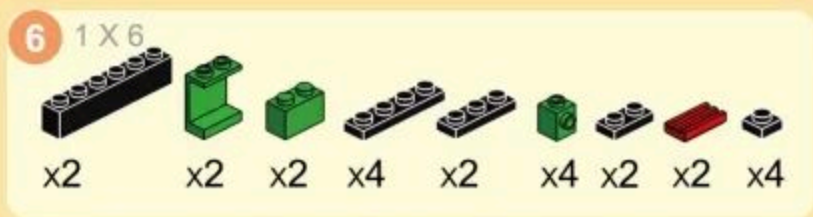

5971

Double Deck Tour Bus

Can exercise the following abilities of baby

- Processing visual input through some actions. Creativity and imagination help children keep trying new ideas.
- Help them gradually form an innovative thinking and constantly find new ways to solve problems.
- It is conducive to the development of "space wisdom".

6+ | 456 PCS

INTERCITY
BUS

9

x10 x8 x1 x2

10

x1 x1 x1 x8 x1 x1

15

8 X 12 6 X 8 2 X 8

x2 x1 x2 x1 x1 x2 x2 x4

16

1 X 8

x1 x12 x2

17

18

- 19
- 1x8 (white) x1
 - 1x8 (black) x1
 - 1x4 (black) x18
 - 1x4 (red) x1
 - 1x4 (black) x1
 - 1x2 (black) x2
 - 1x2 (black) x4
 - 1x2 (black) x4
 - 1x2 (black) x2