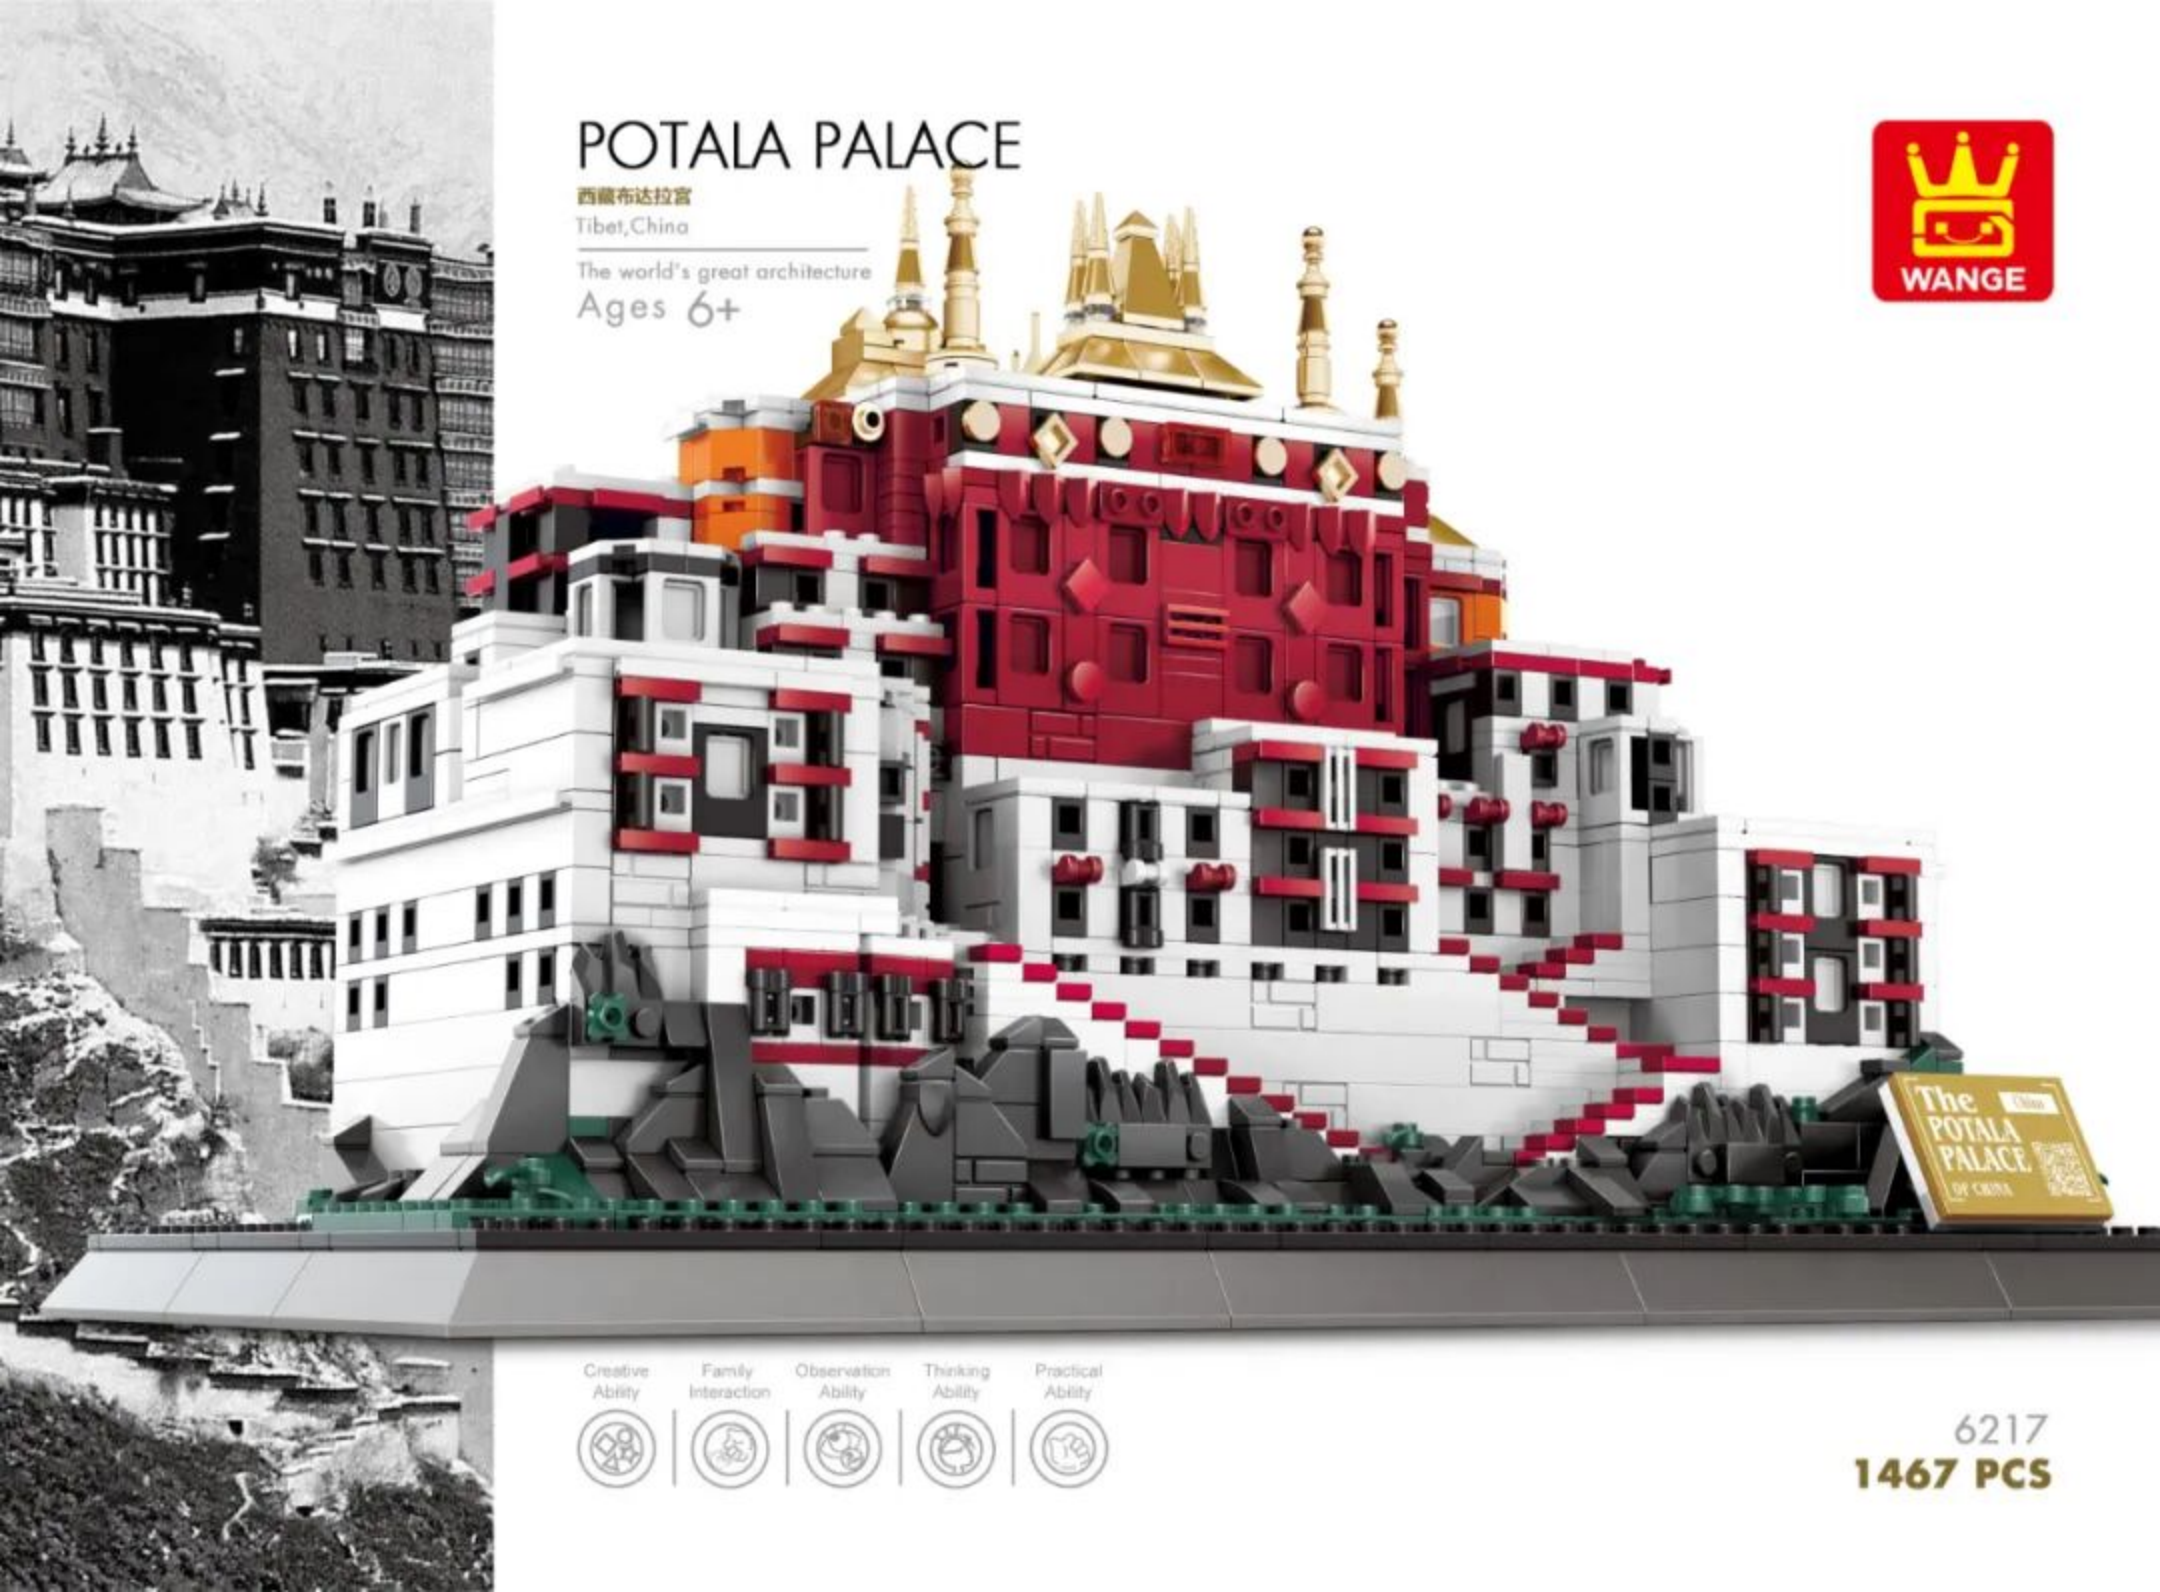

# POTALA PALACE

西藏布达拉宫

Tibet, China

The world's great architecture

Ages 6+

- Creative Ability
- Family Interaction
- Observation Ability
- Thinking Ability
- Practical Ability

6217  
1467 PCS

# The Potala Palace

The Potala Palace is a dzong fortress in the city of Lhasa, in Tibet. It was the winter palace of the Dalai Lamas from 1649 to 1959, has been a museum since then, and is a World Heritage Site since 1994.