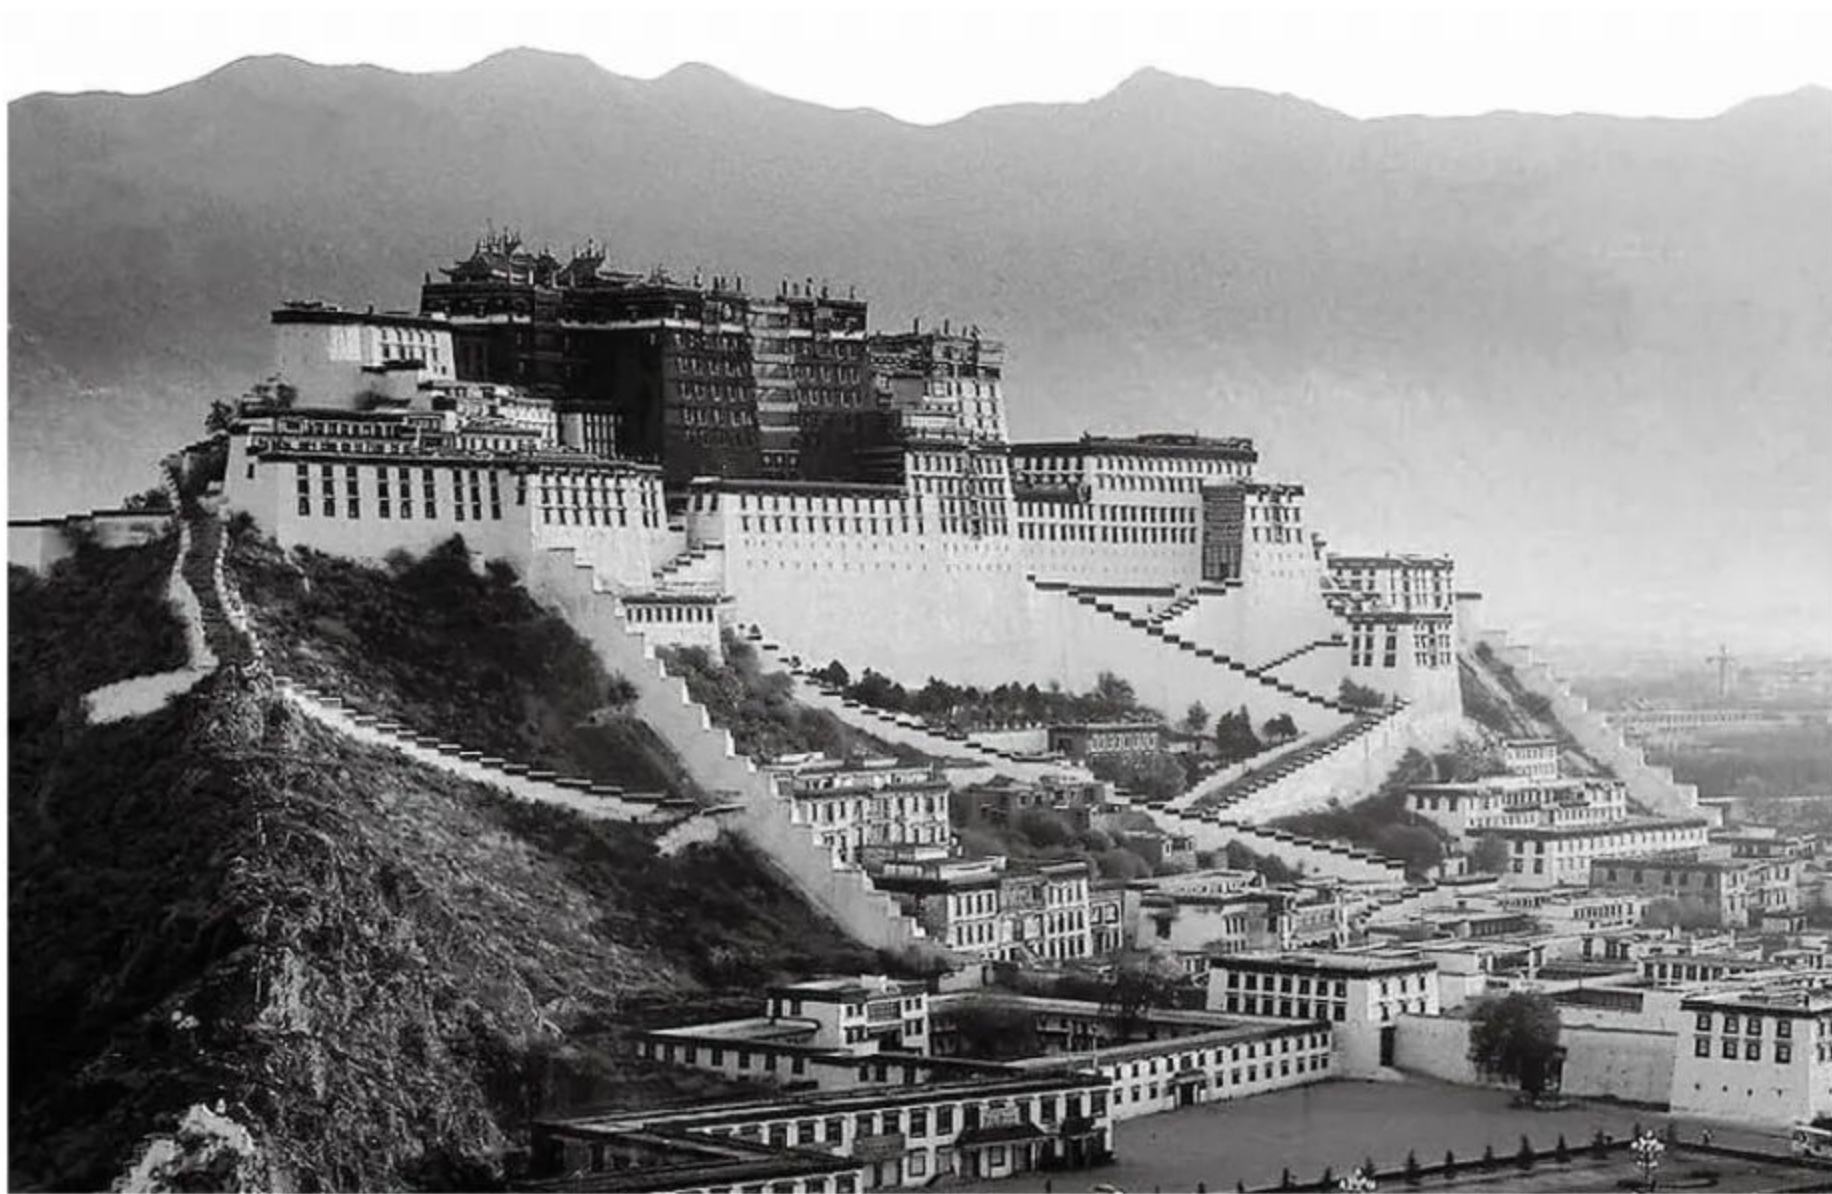

# About The Building

**The Potala Palace** is a dzong fortress in the city of Lhasa, in Tibet. It was the winter palace of the Dalai Lamas from 1649 to 1959, has been a museum since then, and is a World Heritage Site since 1994.

The palace is named after Mount Potalaka, the mythical abode of the bodhisattva Avalokiteśvara. The 5th Dalai Lama started its construction in 1645 after one of his spiritual advisers, Konchog Chopel (died 1646), pointed out that the site was ideal as a seat of government, situated as it is between Drepung and Sera monasteries and the old city of Lhasa. It may overlay the remains of an earlier fortress called the White or Red Palace on the site, built by Songtsen Gampo in 637.

## History of Potala Palace

The site on which the Potala Palace rises is built over a palace erected by Songtsen Gampo on the Red Hill. The Potala contains two chapels on its northwest corner that conserve parts of the original building. One is the Phakpa Lhakhang, the other the Chogyel Drupuk, a recessed cavern identified as Songtsen Gampo's meditation cave. Lozang Gyatso, the Great Fifth Dalai Lama, started the construction of the modern Potala Palace in 1645 after one of his spiritual advisers, Konchog Chopel (died 1646), pointed out that the site was ideal as a seat of government, situated as it is between Drepung and Sera monasteries and the old city of Lhasa.