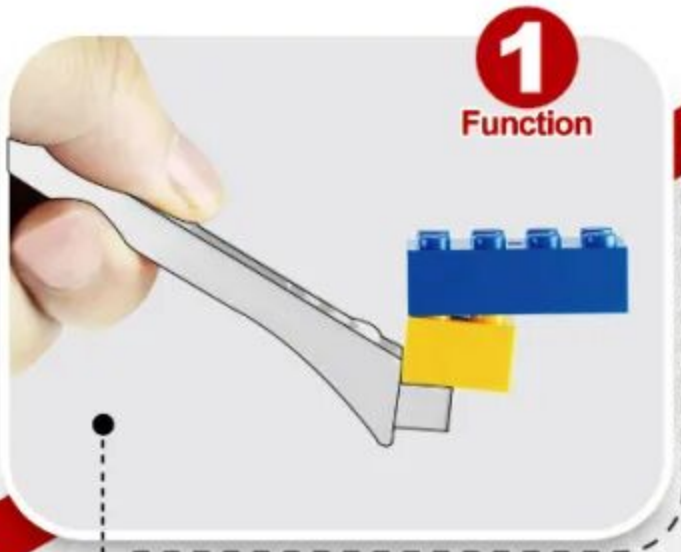

Santorini

希腊爱情海圣托里尼岛

Front

Left

Back

Product Size:342X335X275mm

Instructions For Use

积木起件器使用说明
Brickseparator