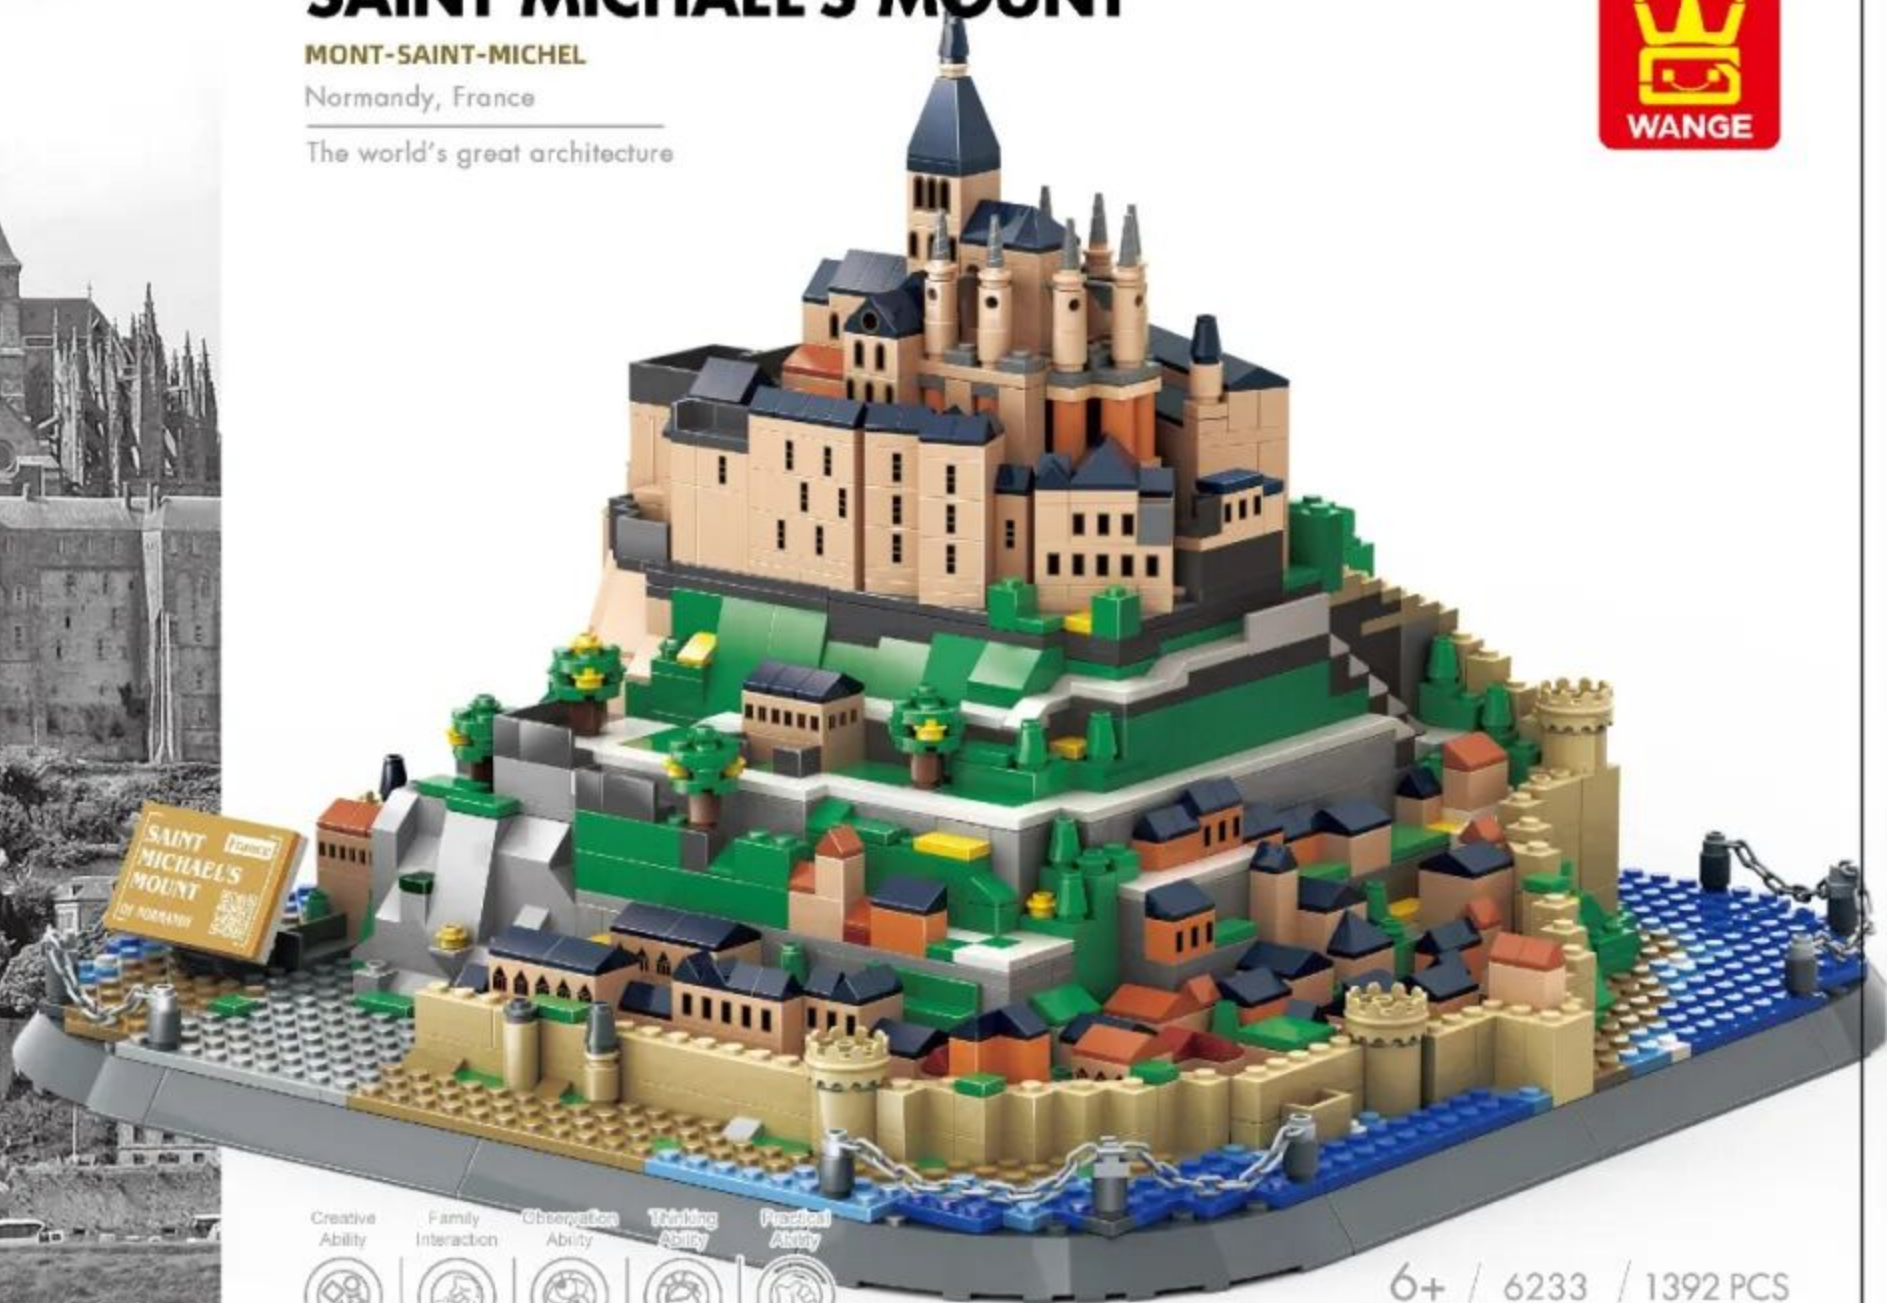

SAINT MICHAEL'S MOUNT

MONT-SAINT-MICHEL

Normandy, France

The world's great architecture

6+ / 6233 / 1392 PCS
Suitable Age / Product Number / Parts Total

SAINT MICHAEL'S MOUNT

COUNTRY: France

CITY: Normandy

Architecture

It will be a city...

这将构成一座城市...

ABOUT THE PRODUCT

关于产品

ARCHITECTURE

WANGE The world's great architect since 1991

Saint Michael's Mount

Le Mont-Saint-Michel is a tidal island and mainland commune in Normandy, France.

Saint Michael's Mount

Geography and culture

地理·文化

Mont-Saint-Michel consists of leucogranite which solidified from an underground intrusion of molten magma about 525 million years ago, during the Cambrian period, as one of the younger parts of the Mancellian granitic batholith.