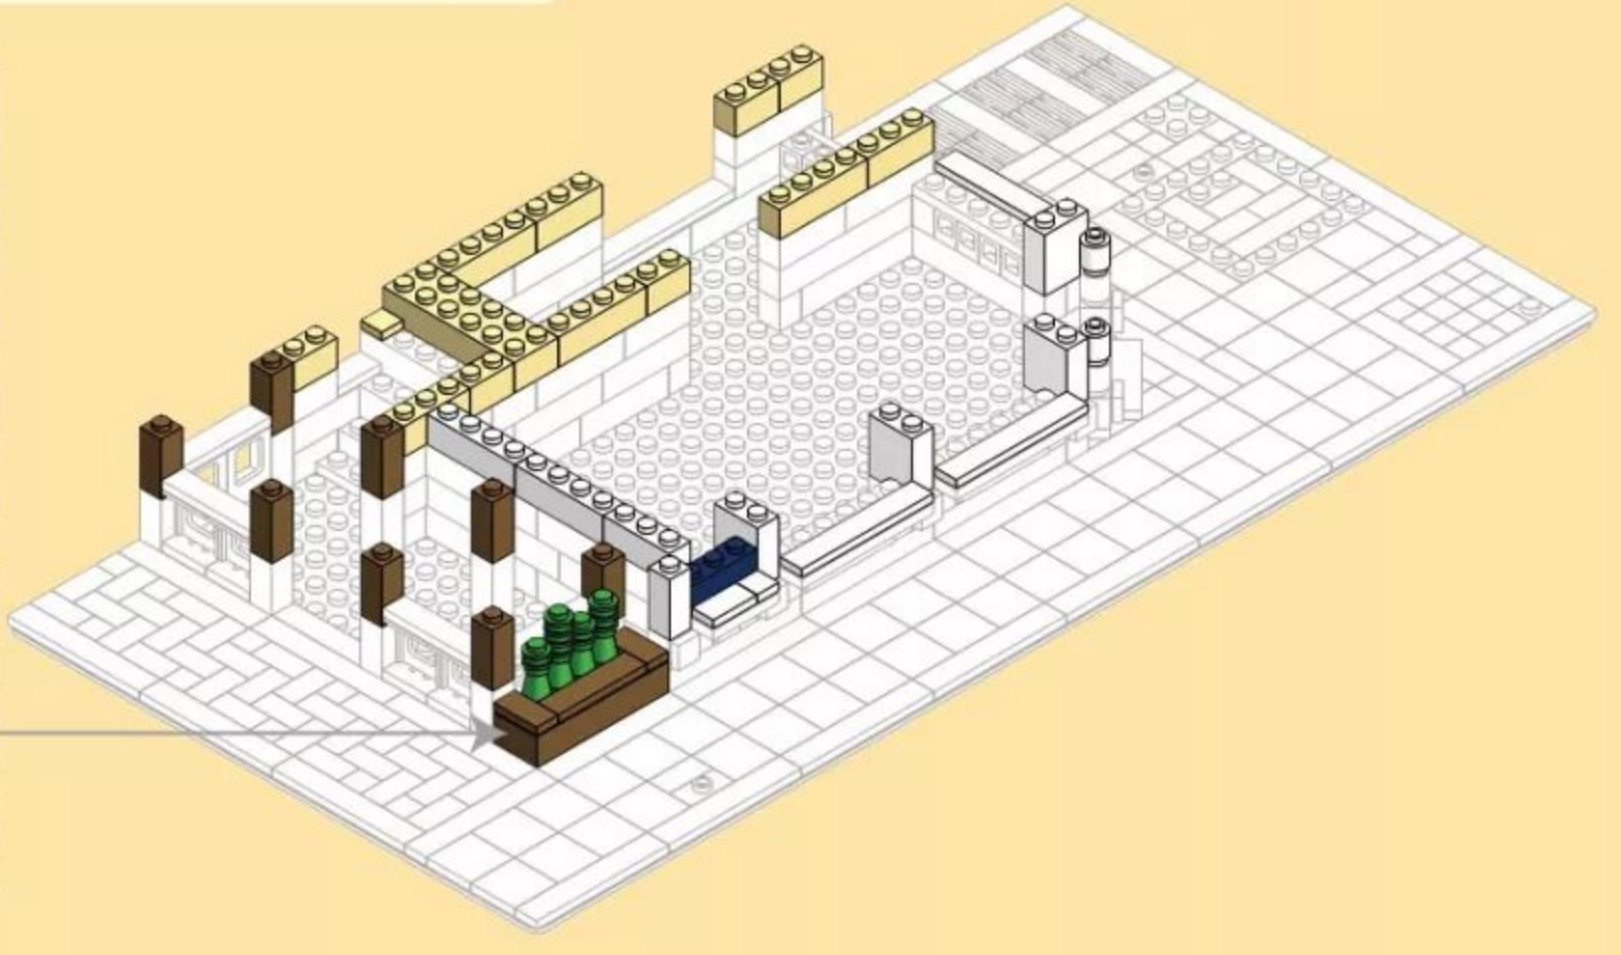

1. **6**
2. 2x6 (yellow) x1
   - 2x6 (brown) x1
   - 1x4 (white) x4
   - 1x4 (white) x1
   - 1x3 (brown) x8
   - 1x3 (yellow) x3
   - 1x3 (white) x2
   - 1x3 (yellow) x3
   - 1x3 (white) x1
   - 1x3 (blue) x1
   - 1x3 (yellow) x5
   - 1x6 (white) x3
   - 1x3 (brown) x1
   - 1x1 (white) x2
   - 1x1 (green) x4
   - 1x1 (brown) x2
   - 1x1 (white) x1
   - 1x1 (yellow) x1
   - 1x1 (white) x1
   - 1x1 (green) x11