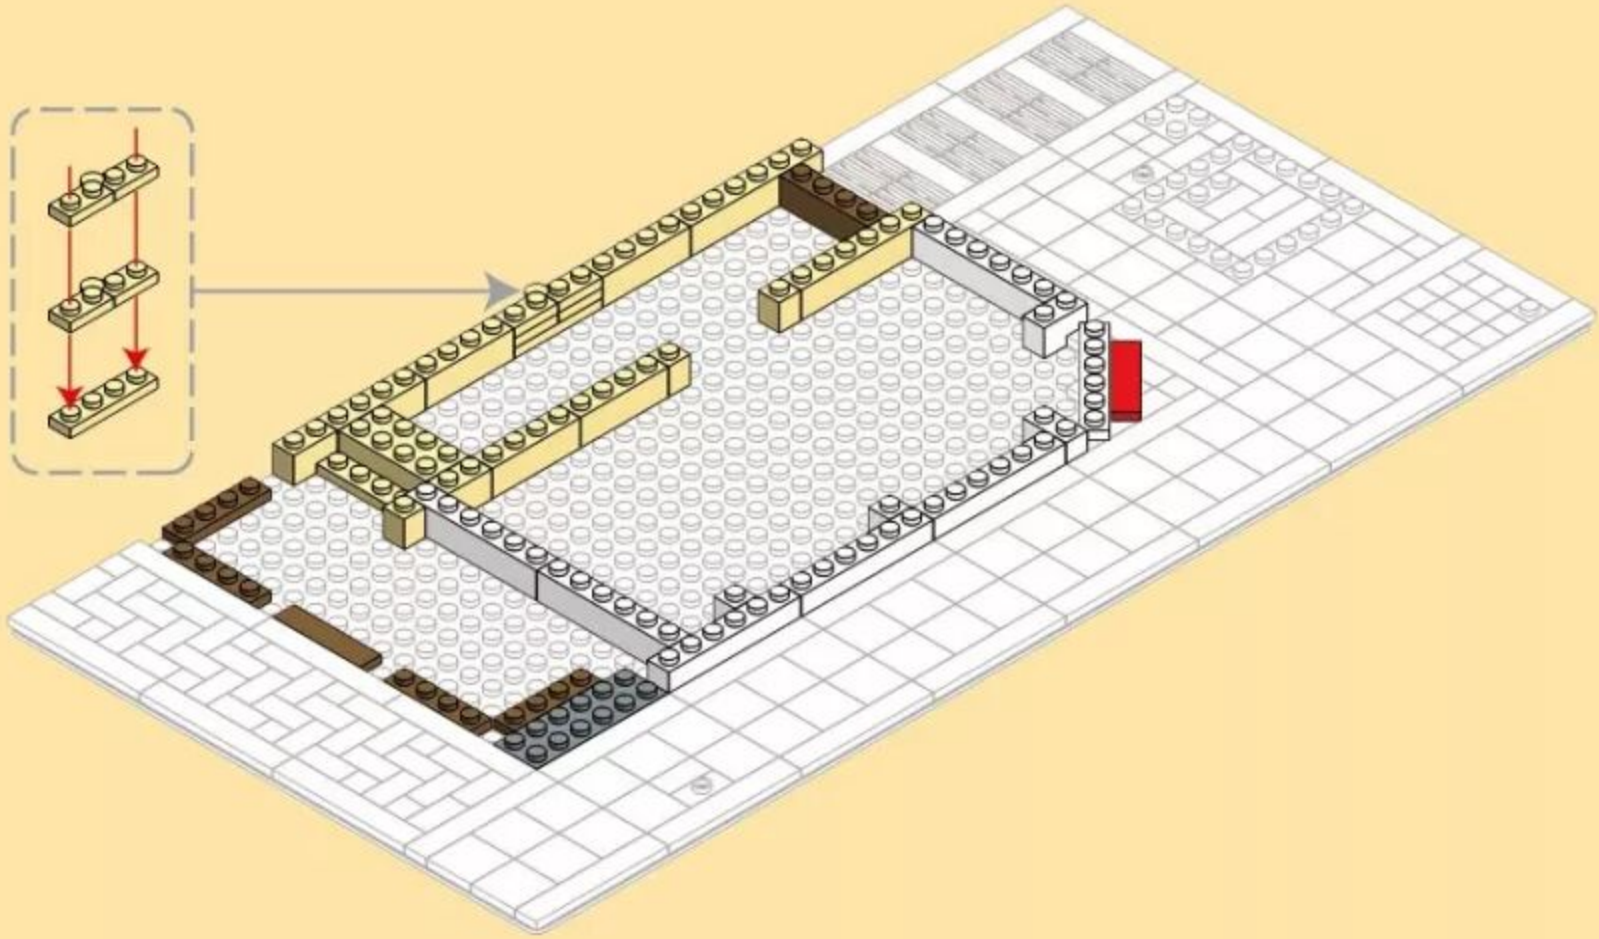

ARCHITECTURE

CORNER STORE

England
The world's great architecture

Ages
6+

- 3**
- 1x6 (yellow) x2
 - 1x6 (white) x6
 - 2x6 (dark grey) x1
 - 1x6 (white) x1
 - 1x6 (yellow) x1
 - 1x6 (yellow) x5
 - 1x6 (brown) x1
 - 1x6 (brown) x4
 - 1x6 (yellow) x2
 - 1x6 (brown) x1
 - 1x6 (red) x1
 - 1x6 (yellow) x2
 - 1x6 (white) x2
 - 1x6 (yellow) x2
 - 1x6 (yellow) x3
 - 1x6 (white) x2