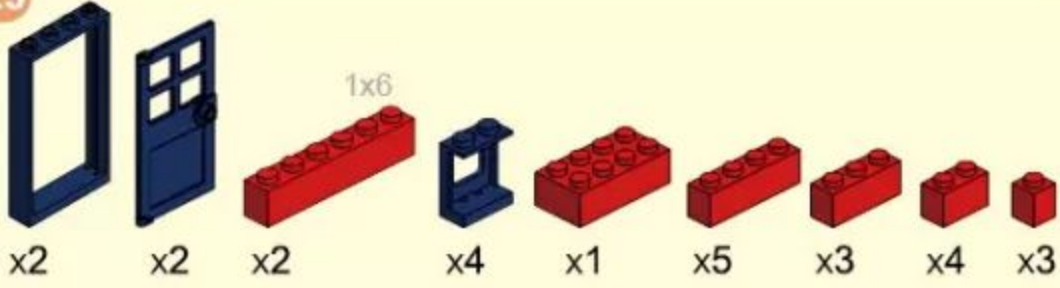

x2

23

- 2x6 (red) x2
- 1x6 (red) x1
- 1x6 (brown) x1
- Blue 1x3 Technic Connector x4
- Red 1x2 Technic Brick x1
- Red 1x3 Technic Brick x5
- Brown 1x3 Technic Brick with Hole x1
- Red 1x2 Technic Brick x2
- Red 1x1 Technic Brick x4
- Brown 1x3 Technic Brick x3
- Red 1x1 Technic Brick x3
- Blue 1x1 Technic Brick x4
- Brown 1x2 Technic Brick with Hole x4
- Brown 1x1 Technic Brick x2
- Black 1x1 Technic Pin x4

25

26

1x6

27

1x6

x2

x1

x2