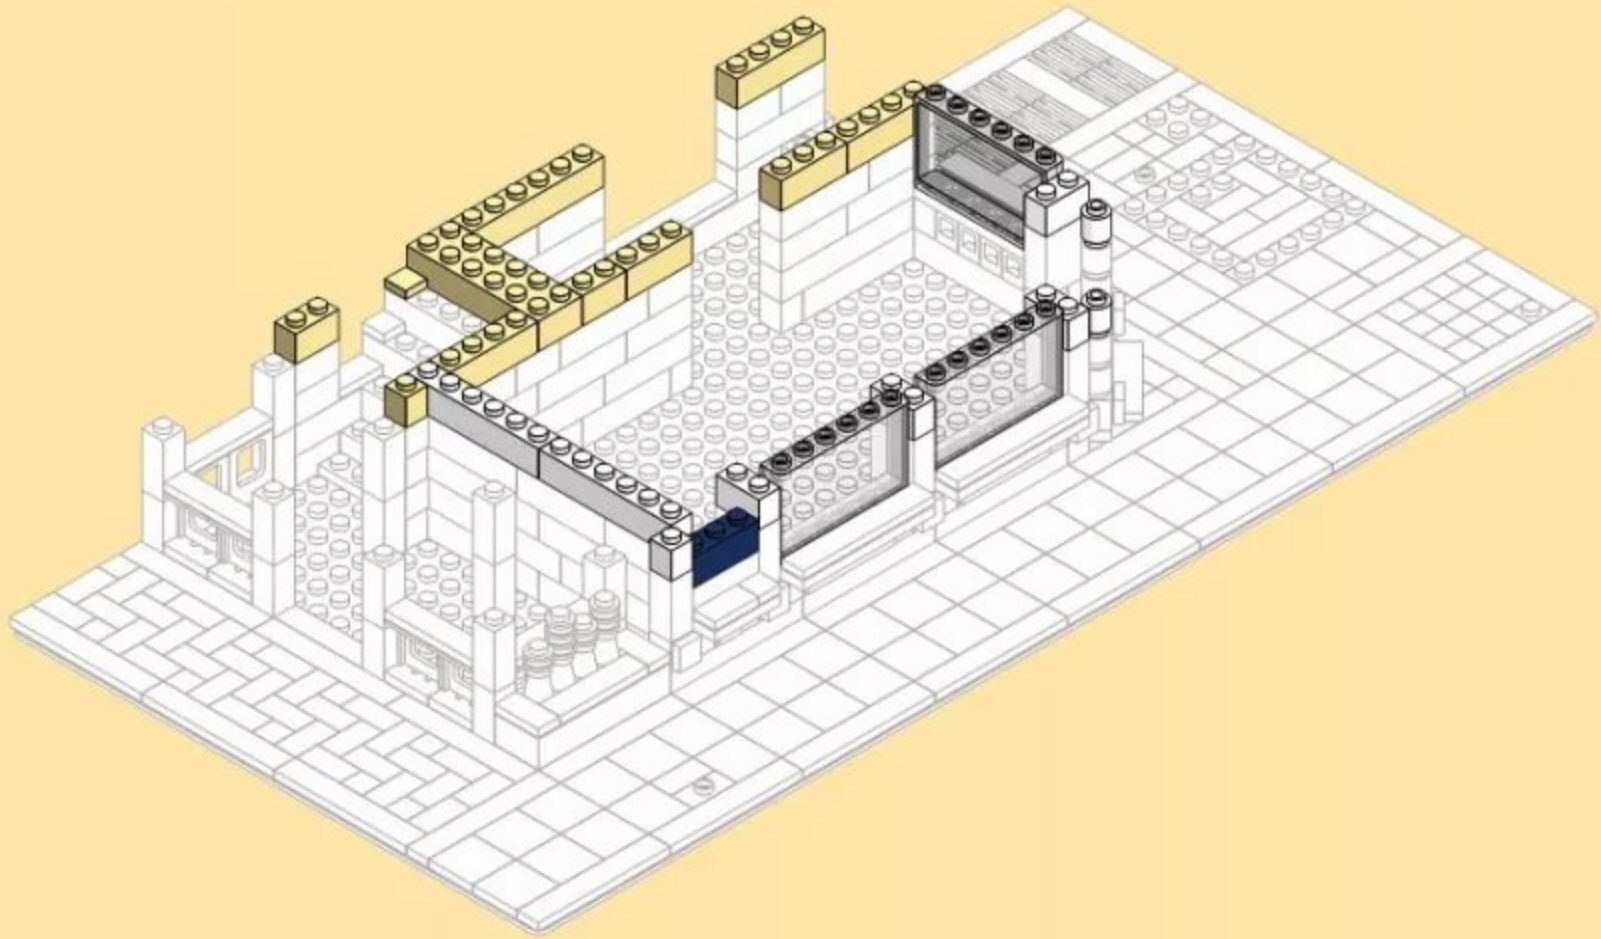

7

- x3 [1x6 white plate]
- x1 [2x6 tan brick]
- x1 [1x6 tan brick]
- x2 [1x6 white brick]
- x3 [1x6 tan brick]
- x2 [2x6 tan brick]
- x1 [dark blue 1x2 brick]
- x2 [2x6 tan brick]
- x4 [1x2 white brick]
- x1 [tan 1x2 brick]
- x1 [1x2 white brick]
- x2 [grey axle]
- x1 [tan 1x2 brick]

8

- x4 [dark blue window frame]
- x2 [dark blue door with window]
- x2 [dark blue door with window]
- x1 [2x6 tan brick]
- x2 [grey plate]
- x2 [2x6 tan brick]
- x2 [1x6 white brick]
- x8 [brown 1x2 brick]
- x3 [tan 1x2 brick]
- x1 [1x2 white brick]
- x1 [dark blue 1x2 brick]
- x4 [tan 1x2 brick]
- x2 [tan 1x2 brick]
- x5 [grey axle]
- x4 [1x2 white brick]
- x2 [grey axle]
- x3 [tan 1x2 brick]
- x5 [1x2 white brick]