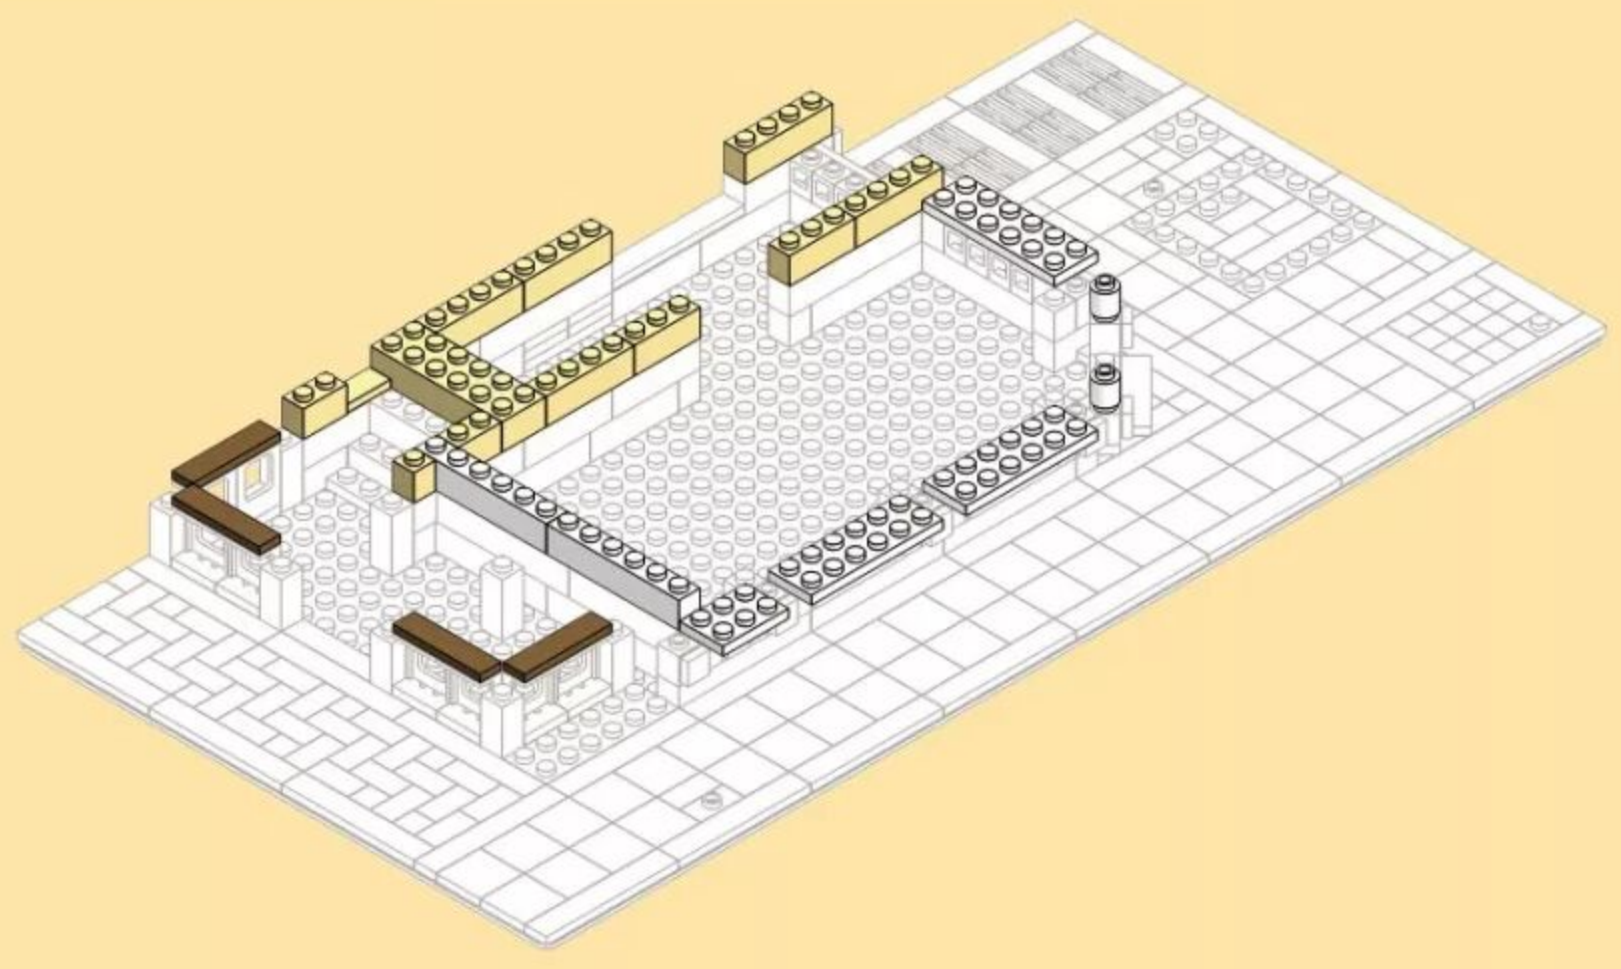

1. **5**
2. 2x6 (yellow) x1
   - 1x6 (white) x2
   - 2x6 (white) x3
   - 1x3 (yellow) x5
   - 1x3 (yellow) x2
   - 1x3 (brown) x4
   - 1x3 (white) x1
   - 1x2 (yellow) x2
   - 1x1 (yellow) x1
   - 1x1 (white) x2
   - 1x1 (yellow) x1