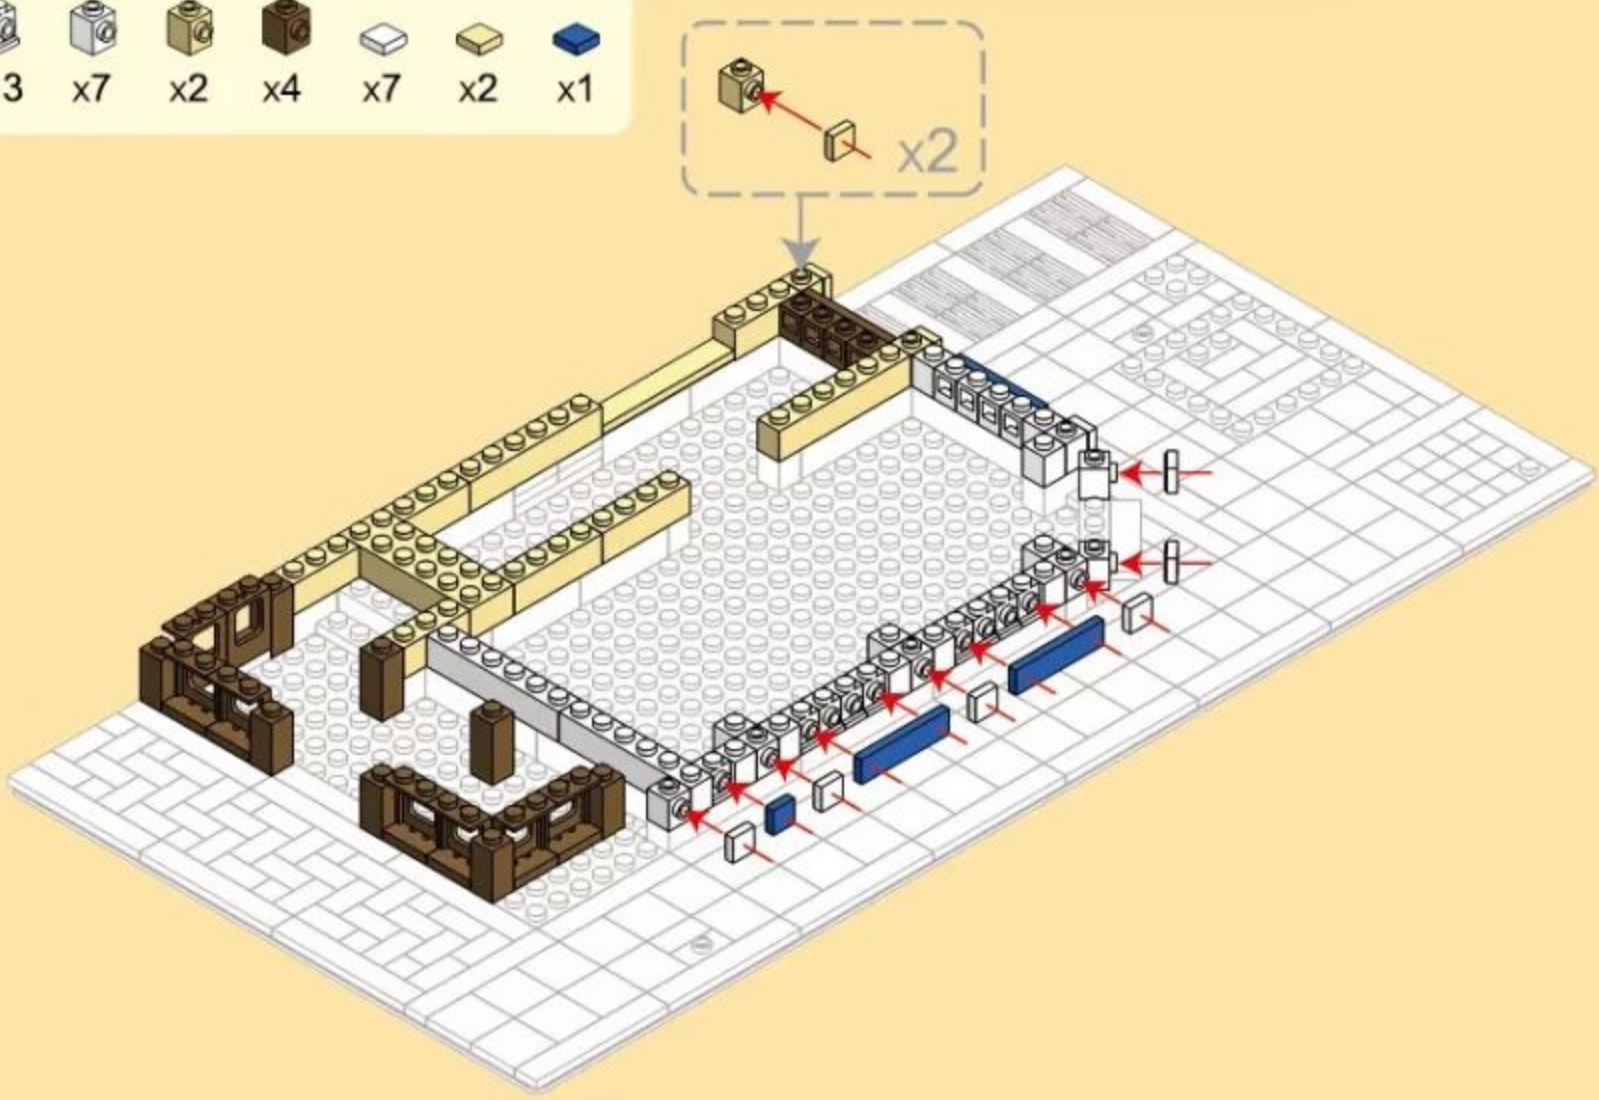

1. **4**
2. 2x6 (yellow) x1
   - 1x6 (yellow) x2
   - 1x6 (white) x2
   - 1x6 (yellow) x2
   - 1x6 (yellow) x4
   - 1x6 (brown) x8
   - 1x6 (brown) x8
   - 1x6 (yellow) x1
   - 1x6 (brown) x1
   - 1x6 (blue) x3
   - 1x6 (white) x11
   - 1x6 (white) x13
   - 1x6 (white) x7
   - 1x6 (yellow) x2
   - 1x6 (brown) x4
   - 1x6 (white) x7
   - 1x6 (yellow) x2
   - 1x6 (blue) x1