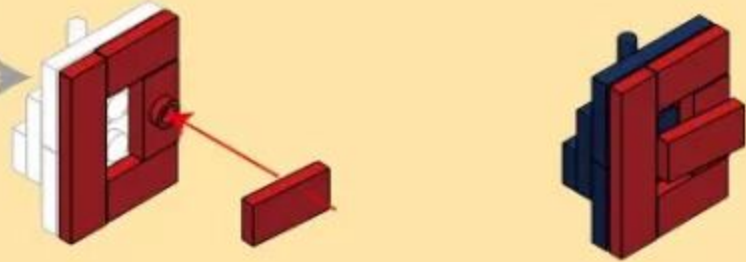

58

- x1 (Yellow 1x3 Technic Beam)
- x1 (Red 1x3 Technic Beam)
- x1 (Blue 1x3 Technic Beam)
- x6 (Dark Blue 1x3 Technic Plate)
- x3 (Dark Blue 1x1 Technic Pin)
- x6 (Dark Blue 1x1 Technic Bump)
- x1 (Yellow 1x1 Technic Bump)
- x1 (Red 1x1 Technic Bump)
- x3 (Yellow 1x1 Technic Bump)
- x3 (Red 1x1 Technic Bump)
- x3 (Blue 1x1 Technic Bump)
- x6 (Dark Blue 1x1 Technic Bump)
- x1 (Blue 1x1 Technic Bump)
- x1 (Blue 1x1 Technic Bump)

1

2

3