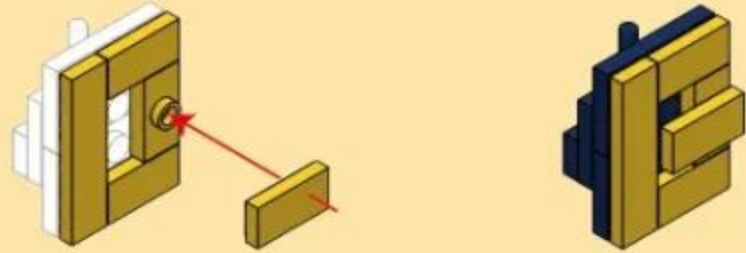

58

- x1 (Yellow 1x3 Technic Beam)
- x1 (Red 1x3 Technic Beam)
- x1 (Blue 1x3 Technic Beam)
- x6 (Dark Blue 1x3 Technic Plate)
- x3 (Dark Blue 1x1 Technic Pin)
- x6 (Dark Blue 1x1 Technic Bump)
- x1 (Yellow 1x1 Technic Bump)
- x1 (Red 1x1 Technic Bump)
- x3 (Yellow 1x1 Technic Bump)
- x3 (Red 1x1 Technic Bump)
- x3 (Blue 1x1 Technic Bump)
- x6 (Dark Blue 1x1 Technic Bump)
- x1 (Blue 1x1 Technic Bump)
- x1 (Blue 1x1 Technic Bump)

1