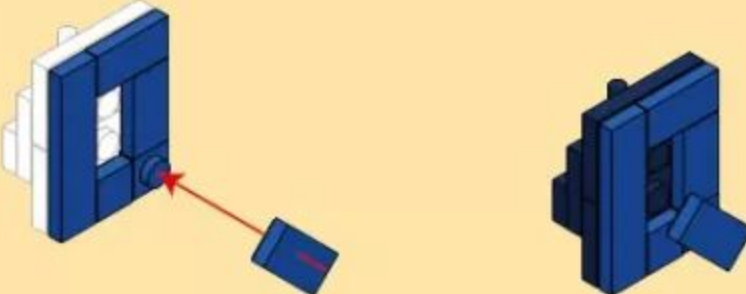

58

- x1 (Yellow 1x3 Technic Beam)
- x1 (Red 1x3 Technic Beam)
- x1 (Blue 1x3 Technic Beam)
- x6 (Dark Blue 1x3 Technic Plate)
- x3 (Dark Blue 1x1 Technic Pin)
- x6 (Dark Blue 1x1 Technic Bump)
- x1 (Yellow 1x1 Technic Bump)
- x1 (Red 1x1 Technic Bump)
- x3 (Yellow 1x1 Technic Bump)
- x3 (Red 1x1 Technic Bump)
- x3 (Blue 1x1 Technic Bump)
- x6 (Dark Blue 1x1 Technic Bump)
- x1 (Blue 1x1 Technic Bump)
- x1 (Blue 1x1 Technic Bump)

1

2

3