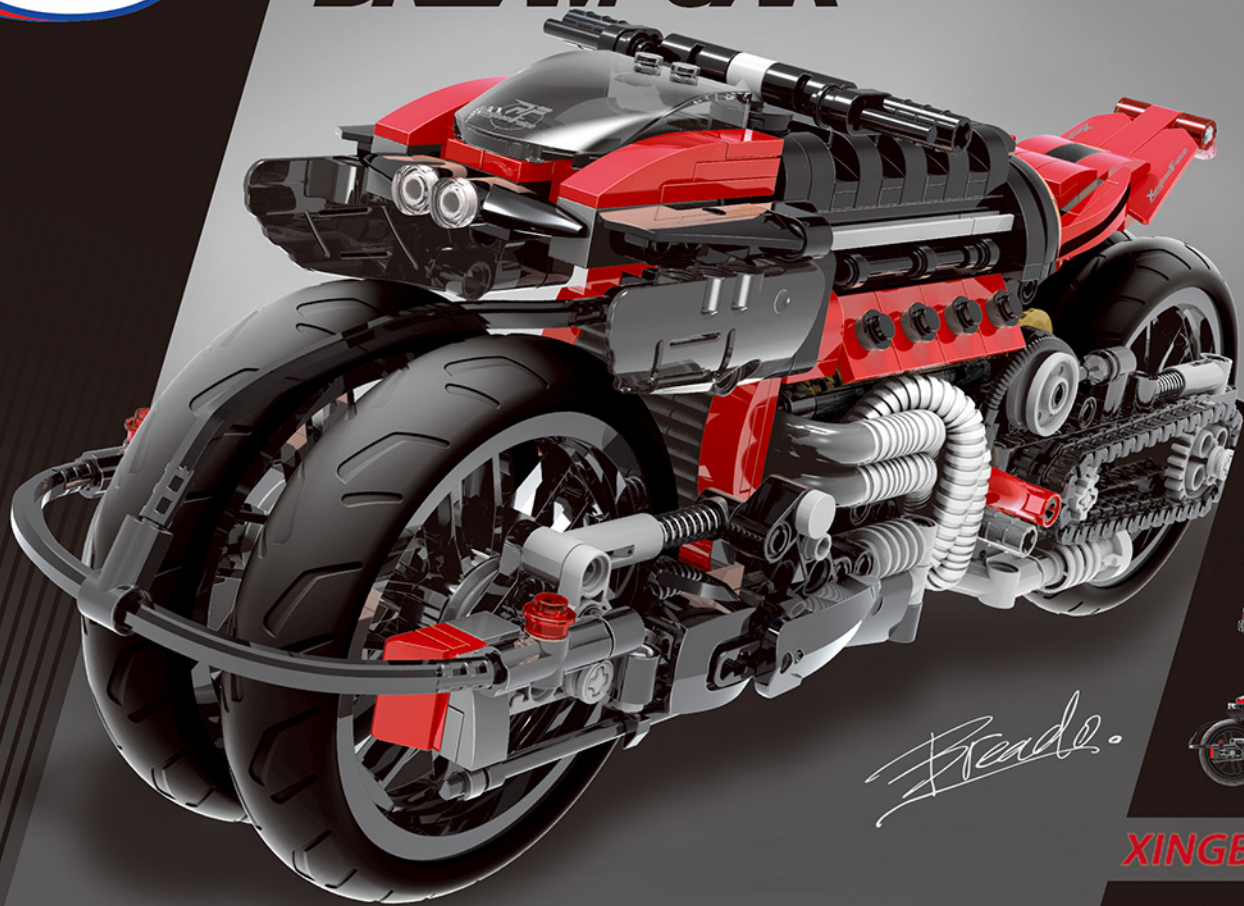

# DREAM-CAR

**XB-03021**

*Brande.*

**XINGBAO FALCO**

## **The author' s profile :**

**Name:** ianying

**Nationality:** Malaysia

Ian Ying is well known as "God of Brick Bike" in Malaysia's circles of brick fans. As a passionate MOC builder, Ian Ying keeps finding new ways and keeps trying different combination types of bricks in his creation, in order to achieve the beauty and fineness of his builds. Today, his creations have been widely shared on various social media bricks pages and groups. Some of his builds have even been recognised and featured in international well known bricks blogs and websites.

Breado' s Bricks – "Beauty of the Bricks" is a Facebook Like Page where Ian Ying launches his latest MOC' s photos and shares updates of his works in progress. It is also a platform for him to interact and to share the fun of his bricking experience to more friends and fans. MOC unique identity – detailed modelling style, without sticker or print on bricks, purely beauty of bricks. Area of expertise: 4 Wheelers Monster Bike.