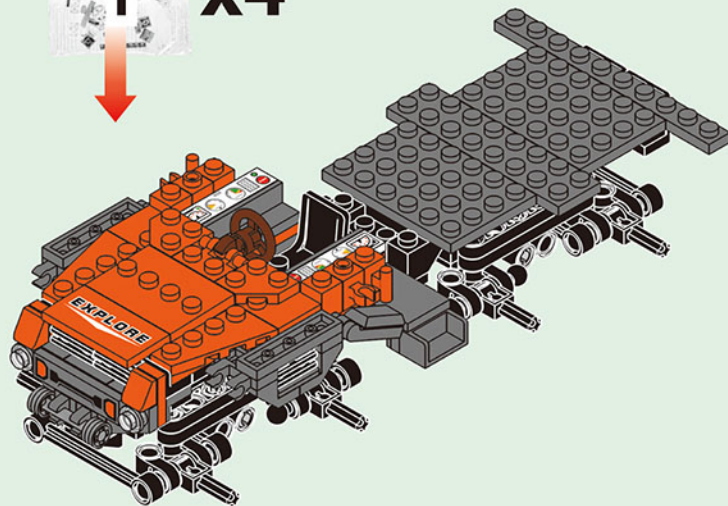

OFFROAD ADVENTURE

SUPER CAR

BE COURAGEOUS, BE FEARLESS, IS THE SUPER CROSS-COUNTRY SPIRIT.

AGES

6+

XB-03027

529 PCS

CUSHIONING

STEERING

1 x4

1-1

1-2

2x

1x

1x

1-3