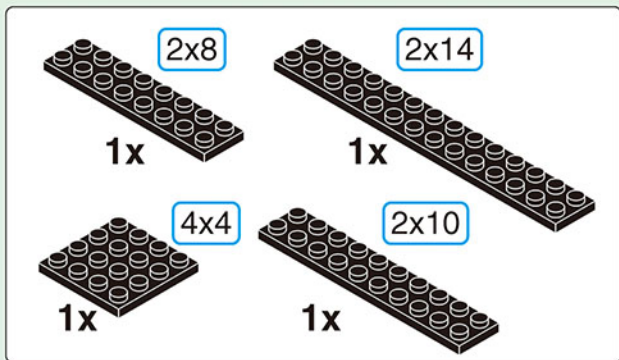

OFFROAD ADVENTURE

SUPER CAR

BE COURAGEOUS, BE FEARLESS, IS THE SUPER CROSS-COUNTRY SPIRIT.

AGES

6+

XB-03027

529 PCS

CUSHIONING

STEERING

1 x4

1-1

1-2

2x

1x

1x

1-3