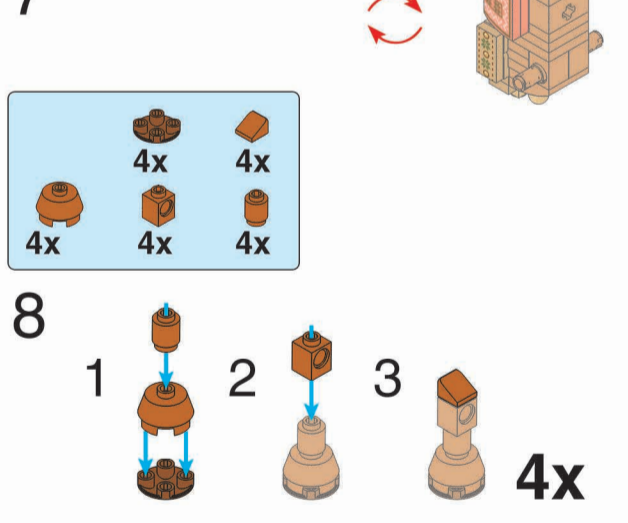

Christmas

Snow Reindeer Music Box

1/3

XB-18019

18019-2108-V1

- 1x [1x 1x 1x 1x]
- 2x [2x 2x]
- 2x [2x 2x]

- 1x [1x]
- 2x [2x]
- 1x [1x]

- 2x [2x]
- 2x [2x]
- 2x [2x]

- 2x [2x]
- 2x [2x]
- 2x [2x]
- 1x [1x]
- 1x [1x]
- 2x [2x]
- 1x [1x]
- 1x2 [1x2]
- 1x [1x]
- 3x [3x]
- 1x [1x]
- 2x [2x]
- 1x [1x]
- 2x [2x]

- 2x [2x]

- 4x [4x]
- 4x [4x]
- 4x [4x]

- 1x [1x]
- 2x [2x]
- 2x [2x]
- 1x [1x]
- 1x [1x]
- 1x [1x]