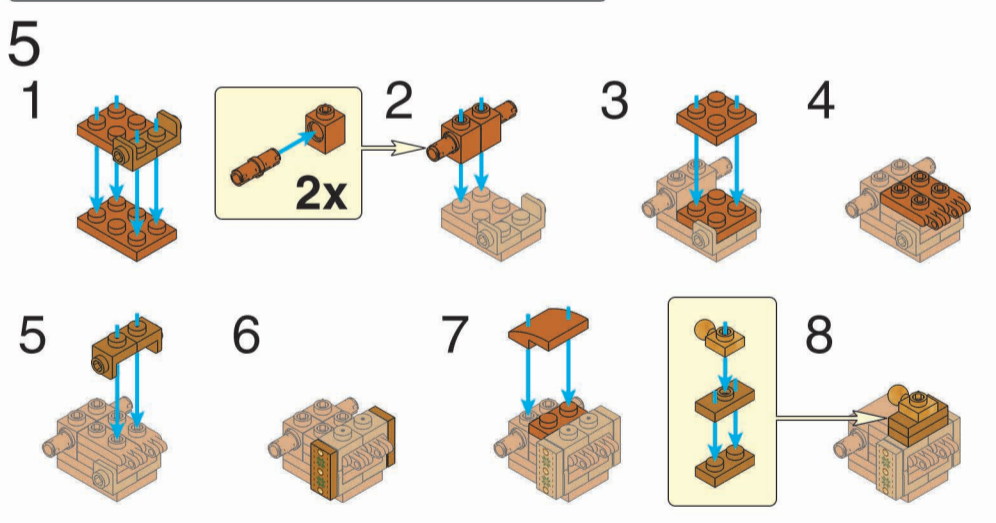

Christmas

Snow Reindeer Music Box

1/3

XB-18019

18019-2108-V1

- 1x [1x 1x 1x 1x]
- 2x [2x 2x]
- 2x [2x 2x]

- 1x [1x]
- 2x [2x]
- 1x [1x]

- 2x [2x]
- 2x [2x]
- 2x [2x]

- 2x [2x]
- 2x [2x]
- 2x [2x]
- 1x [1x]
- 1x [1x]
- 2x [2x]
- 1x [1x]
- 1x2 [1x2]
- 1x [1x]
- 3x [3x]
- 1x [1x]
- 2x [2x]
- 1x [1x]
- 2x [2x]

- 2x [2x]

- 4x [4x]
- 4x [4x]
- 4x [4x]

- 1x [1x]
- 2x [2x]
- 2x [2x]
- 1x [1x]
- 1x [1x]
- 1x [1x]