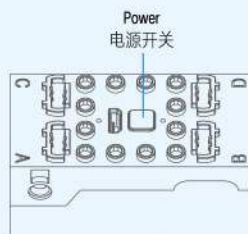

3. 操作说明 | Method Of Operation

3.1 遥控器 | Remote Control

使用前安装2节AAA电池。
Install 2 AAA batteries before use.

先打开遥控器开关，指示灯长亮。
Turn on the remote control switch first, the indicator light is always on.

遥控器A按键控制主控A口，遥控器B按键控制主控B口，以此类推。

The remote control A key controls the main module A port, the remote control B key controls the main module B port, and so on.

遥控器E按键长按0.5秒指示灯快闪，B按键失效由A按键控制A、B口。再次短按0.5秒退出串联。

Long press the E key of the remote control for 0.5 seconds, the indicator light flashes quickly, the B key is invalid, and the A key controls the A and B ports. Exit the series again in a short 0.5 second.

遥控器F按键长按0.5秒指示灯快闪，C按键失效由A按键控制A、B、C口，再次短按0.5秒退出串联。

Press and hold the F key of the remote control for 0.5 seconds, the indicator light flashes quickly, the C key fails, and the A key controls the A, B, and C ports, and then exits the series connection in a short 0.5 second.

遥控器E按键跟F按键同时长按3秒切换模块，模块有3个默认1。
The E button and F button of the remote control are pressed for 3 seconds at the same time to switch the modules. There are 3 default 1 for the module.

如A按键同时长按一秒切换动力口正反转，以此类推。
For example, press the A button at the same time for one second to switch the power port forward and reverse, and so on.

3.1 主控模块 | Smart Creative Module

主控电源按键长按0.5秒开机指示灯闪烁，长按3秒关机。
Master power button press 0.5 seconds, power indicator light flashes, long button for 3 seconds off.

主控电源按键长按1秒指示灯快闪切换主控模块。主控有3个模块默认是1。

Long press the main control power button for 1 second and the indicator light flashes quickly to switch to the main control module. There are 3 modules in the main control, the default is 1.

主控与遥控器对频后指示灯长亮。

The indicator light is always on after the master control and the remote control are linked.

3.3 连接操作 | Connect Operation