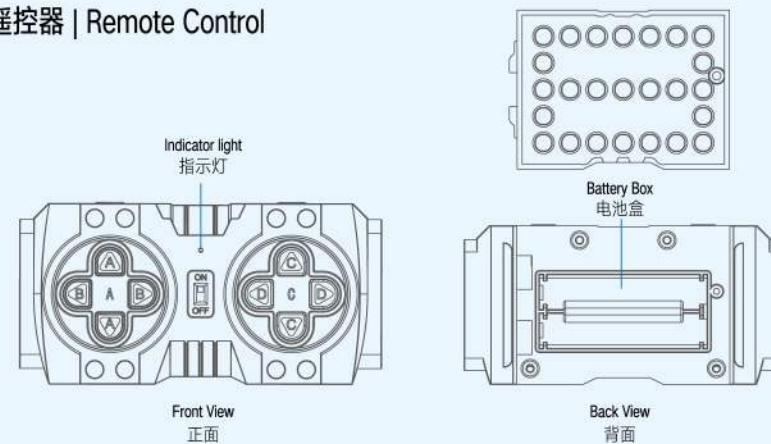

2.2 遥控器 | Remote Control