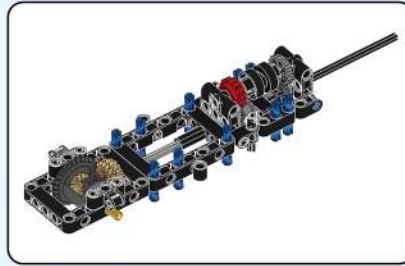

| 07 |

| 08 |

| 09 |

| 10 |

12 1:1