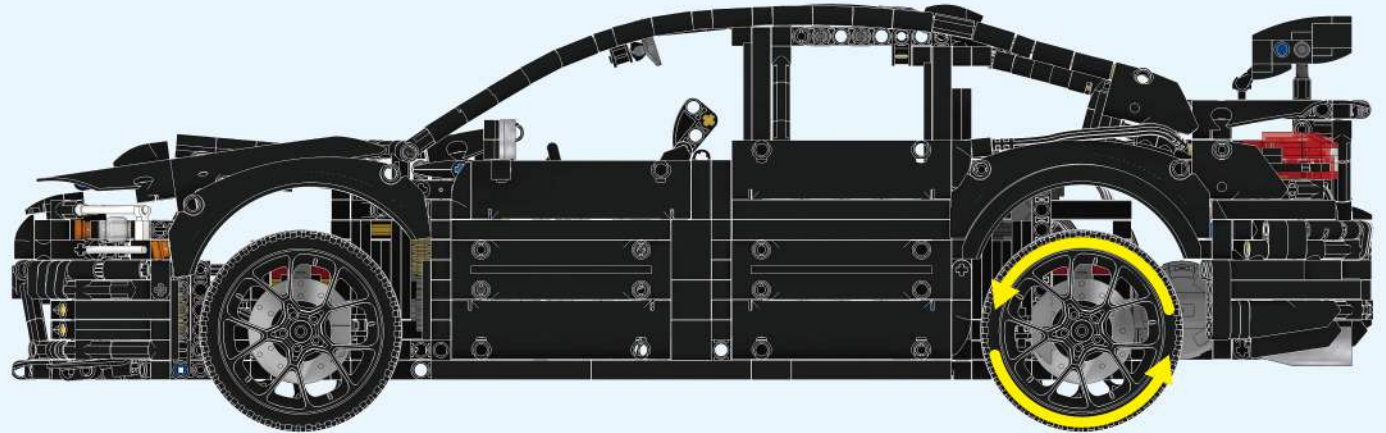

Push the handlebars to switch between two - and four-wheel drive modes.
推动车内档把可切换两轮驱动和四轮驱动模式。

| 02 |

| 03 |

| 06 |

| 07 |

1. 产品预览 | Product Preview

Power Module
动力模块

Remote Control
遥控器