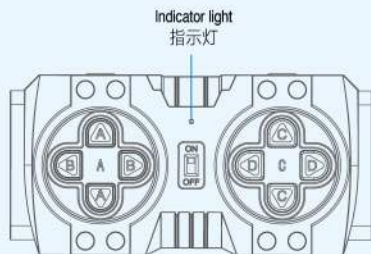

3.3 连接操作 | Connect Operation

首先打开主控开关，再安装遥控器手柄电池，打开遥控器开关，按下任意一个按键，主控指示灯长亮时，连接成功。

First turn on the power, then install the battery, turn on the remote control switch, press any button, when the main control indicator light is on, the connection is successful.

注意:长时间没使用产品，建议重新安装遥控器电池。

NOTE:

If the power is not turned on for a long time, repeat the installation of the remote battery connection.