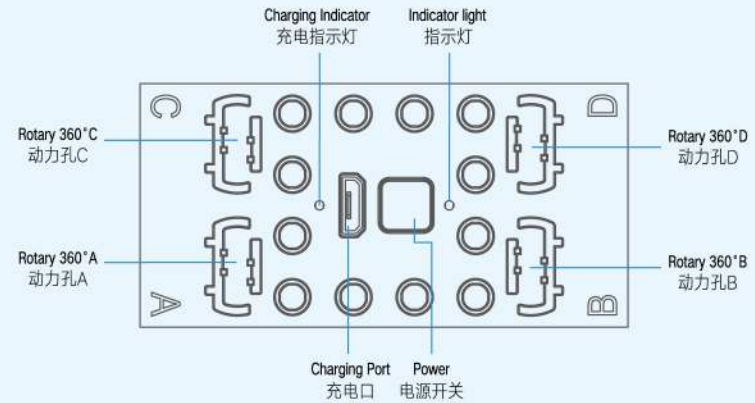

1. 产品预览 | Product Preview

USB Charging Cable
专用USB充电线

2. 产品介绍 | Product Description

2.1 主控模块 | Smart Creative Module