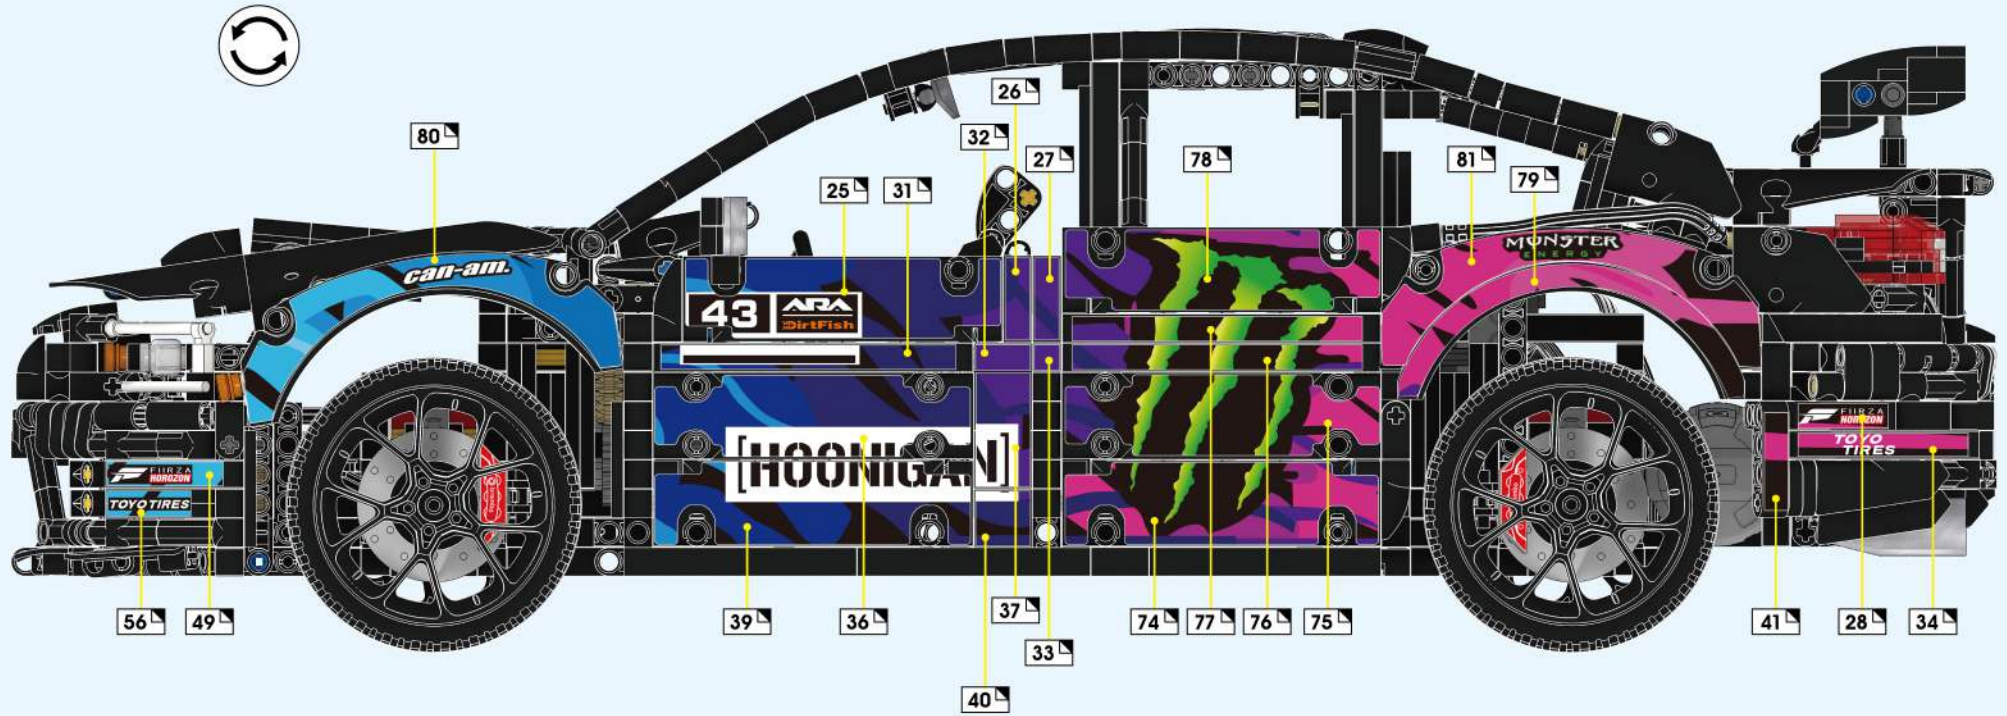

Push the handlebars to switch between two - and four-wheel drive modes.
推动车内档把可切换两轮驱动和四轮驱动模式。

| 02 |

| 03 |

| 06 |

| 07 |

1. 产品预览 | Product Preview

Power Module
动力模块

Remote Control
遥控器