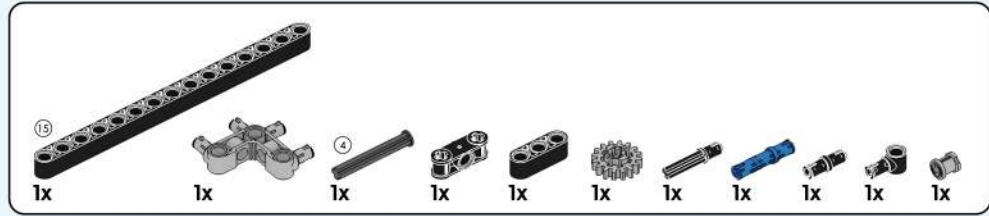

110

31

111

112

- 2x [Technic Beam 1x7 with 3 holes]
- 2x [Technic Beam 1x5 with 3 holes]
- 2x [Technic Pin Long with Friction Ridge]
- 2x [Technic Pin Short with Friction Ridge]
- 2x [Technic Pin with Friction Ridge]
- 4x [Technic Pin with Friction Ridge]