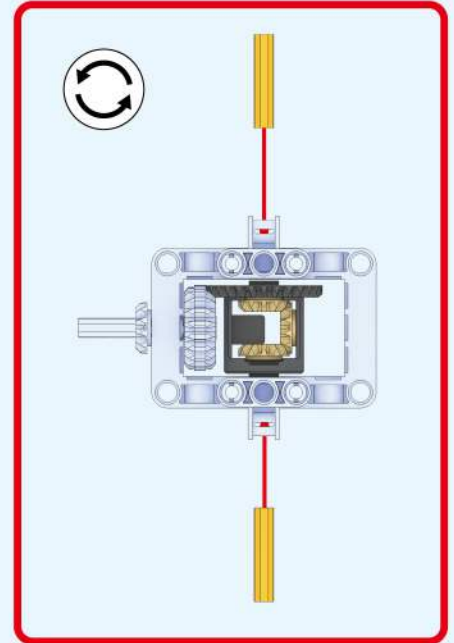

| 01 |

| 02 |

| 03 |

| 04 |

| 05 |

| 06 |