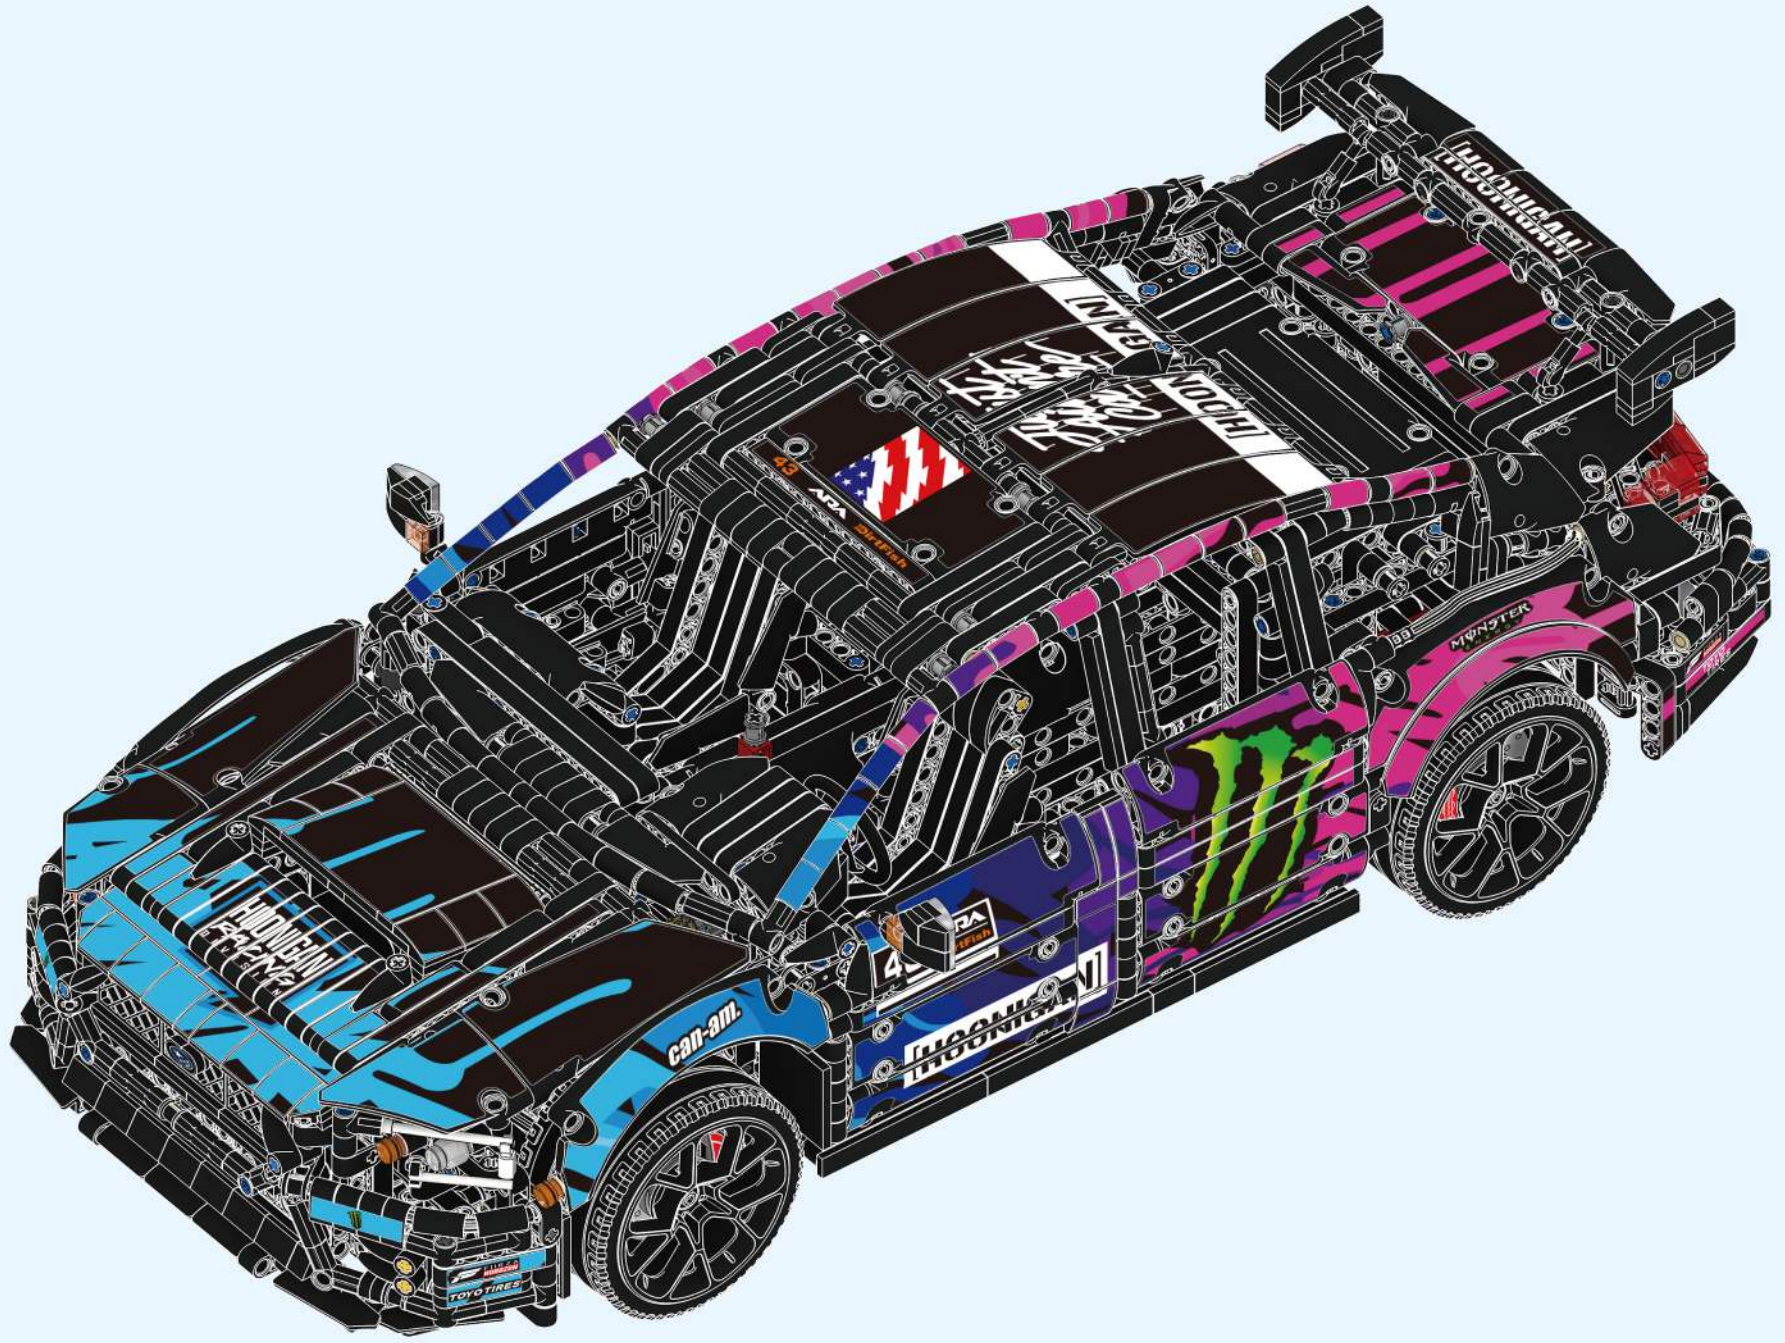

Push the handlebars to switch between two - and four-wheel drive modes.
推动车内档把可切换两轮驱动和四轮驱动模式。

| 02 |

| 03 |

| 06 |

| 07 |

1. 产品预览 | Product Preview

Power Module
动力模块

Remote Control
遥控器