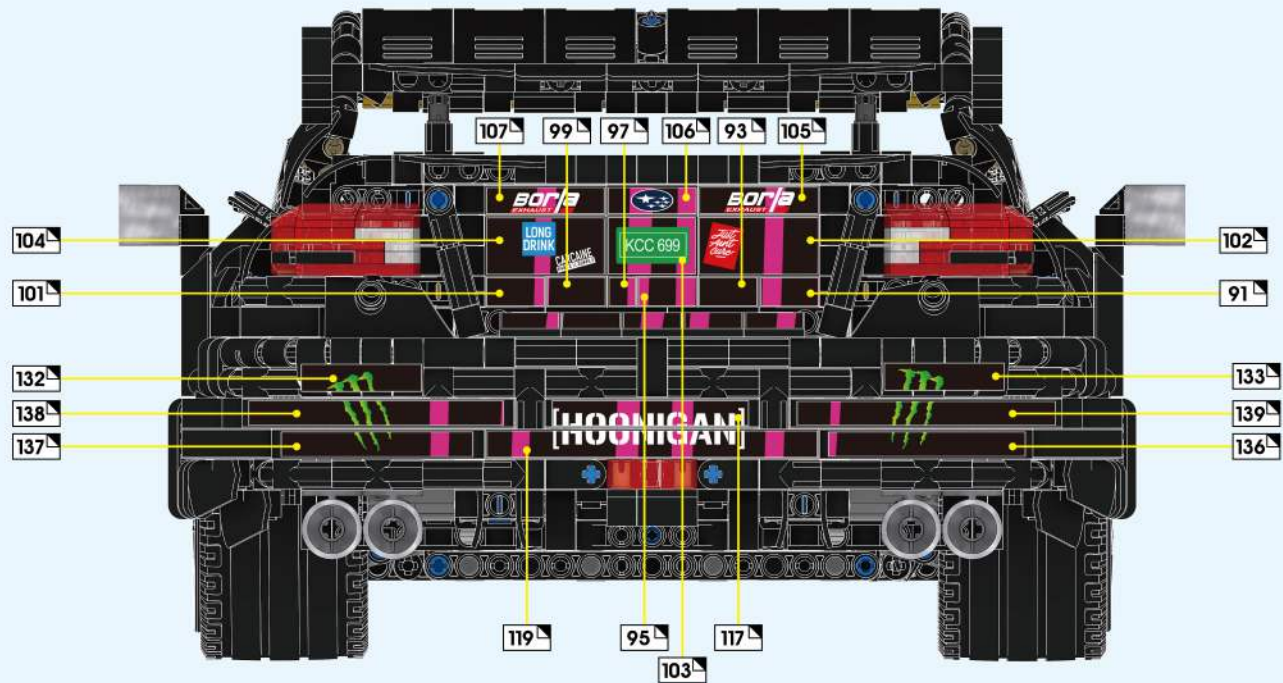

Push the handlebars to switch between two - and four-wheel drive modes.
推动车内档把可切换两轮驱动和四轮驱动模式。

| 02 |

| 03 |

| 06 |

| 07 |

1. 产品预览 | Product Preview

Power Module
动力模块

Remote Control
遥控器