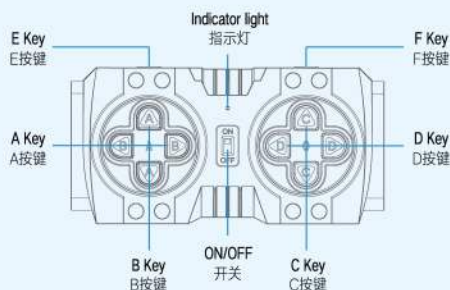

3. 操作说明 | Method Of Operation

3.1 遥控器 | Remote Control

使用前安装2节AAA电池。
Install 2 AAA batteries before use.

先打开遥控器开关，指示灯长亮。
Turn on the remote control switch first, the indicator light is always on.

遥控器A按键控制主控A口，遥控器B按键控制主控B口，以此类推。

The remote control A key controls the main module A port, the remote control B key controls the main module B port, and so on.

遥控器E按键长按0.5秒指示灯快闪，B按键失效由A按键控制A、B口。再次短按0.5秒退出串联。

Long press the E key of the remote control for 0.5 seconds, the indicator light flashes quickly, the B key is invalid, and the A key controls the A and B ports. Exit the series again in a short 0.5 second.

遥控器F按键长按0.5秒指示灯快闪，C按键失效由A按键控制A、B、C口，再次短按0.5秒退出串联。

Press and hold the F key of the remote control for 0.5 seconds, the indicator light flashes quickly, the C key fails, and the A key controls the A, B, and C ports, and then exits the series connection in a short 0.5 second.

遥控器E按键跟F按键同时长按3秒切换模块，模块有3个默认1。
The E button and F button of the remote control are pressed for 3 seconds at the same time to switch the modules. There are 3 default 1 for the module.

如A按键同时长按一秒切换动力口正反转，以此类推。
For example, press the A button at the same time for one second to switch the power port forward and reverse, and so on.

3.1 主控模块 | Smart Creative Module

主控电源按键长按0.5秒开机指示灯闪烁，长按3秒关机。
Master power button press 0.5 seconds, power indicator light flashes, long button for 3 seconds off.

主控电源按键长按1秒指示灯快闪切换主控模块。主控有3个模块默认是1。

Long press the main control power button for 1 second and the indicator light flashes quickly to switch to the main control module. There are 3 modules in the main control, the default is 1.

主控与遥控器对频后指示灯长亮。

The indicator light is always on after the master control and the remote control are linked.