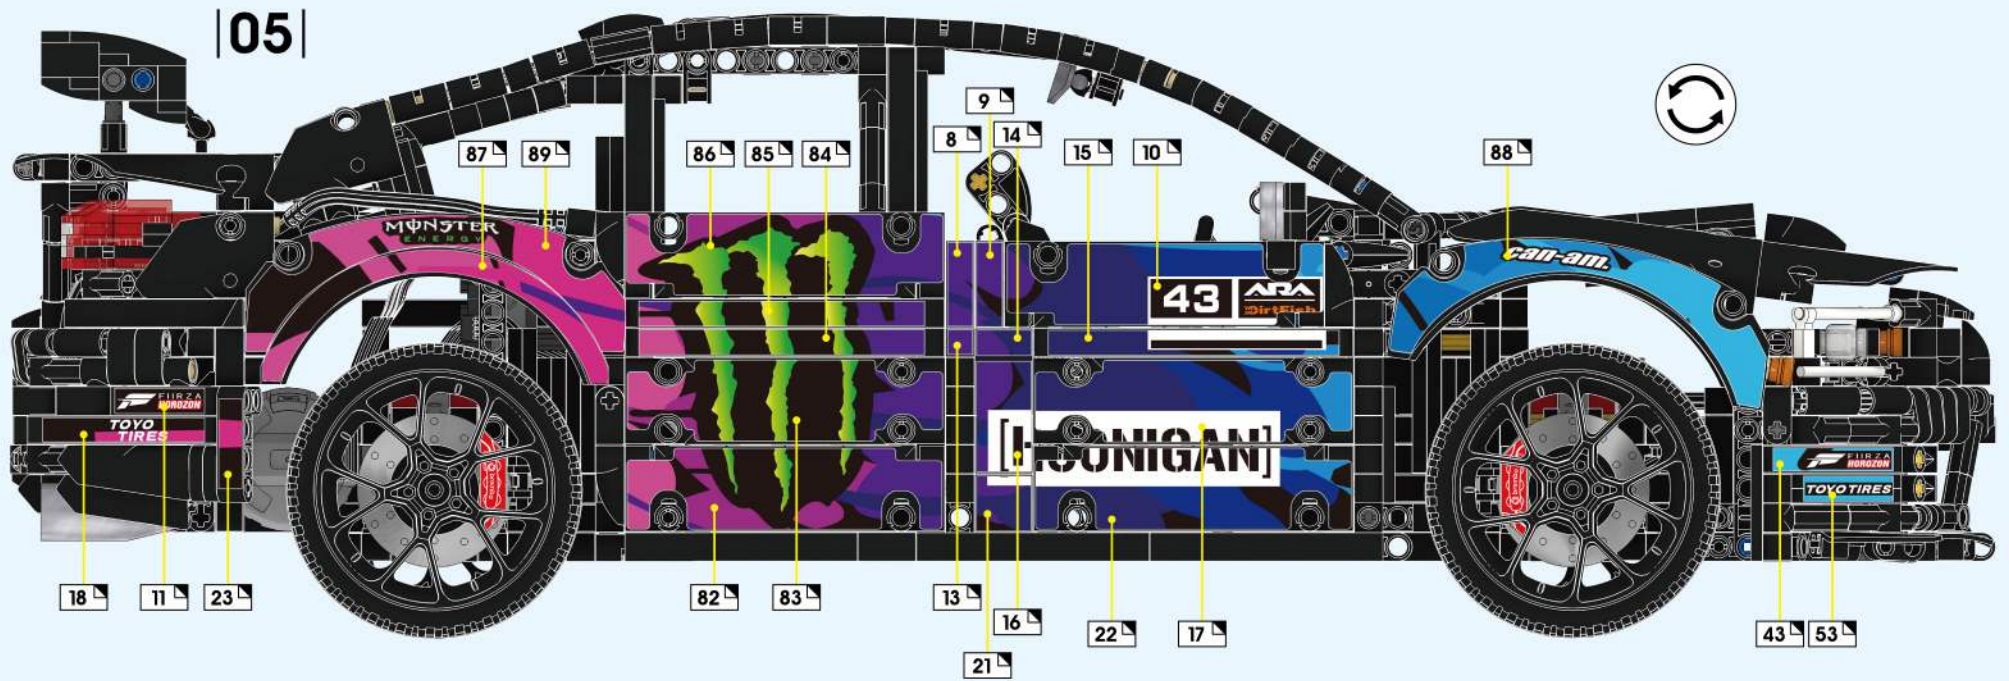

Push the handlebars to switch between two - and four-wheel drive modes.
推动车内档把可切换两轮驱动和四轮驱动模式。

| 02 |

| 03 |

| 06 |

| 07 |

1. 产品预览 | Product Preview

Power Module
动力模块

Remote Control
遥控器