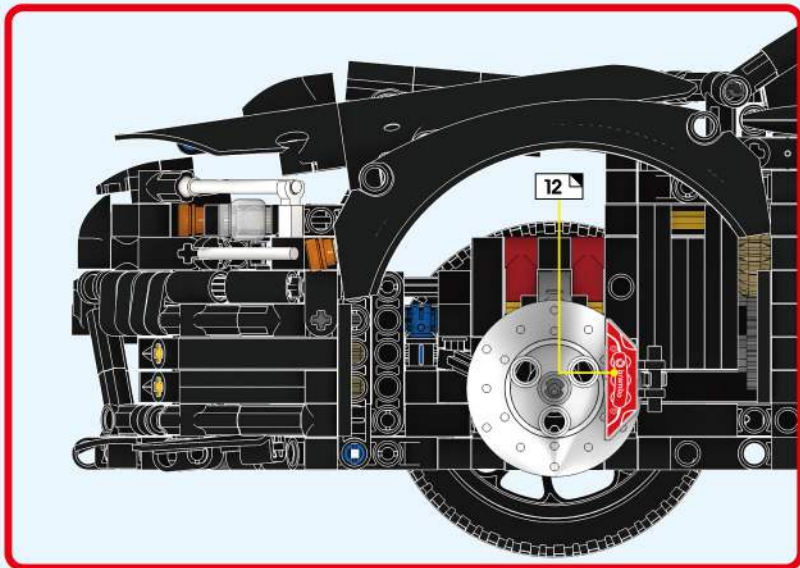

Push the handlebars to switch between two - and four-wheel drive modes.
推动车内档把可切换两轮驱动和四轮驱动模式。

| 02 |

| 03 |

| 06 |

| 07 |

1. 产品预览 | Product Preview

Power Module
动力模块

Remote Control
遥控器