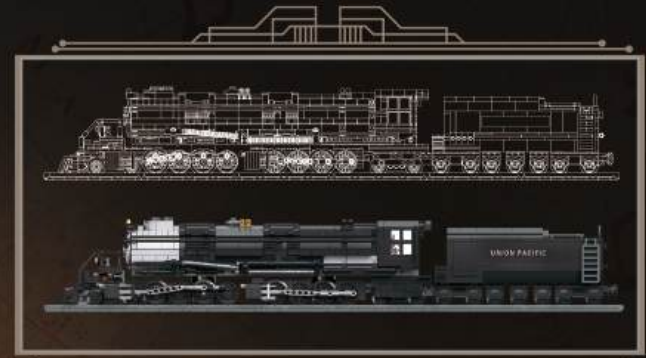

193.

**JIE  
STAR**

**59005**

**THE BIGBOY**  
STEAM LOCOMOTIVE

تمت وفقا للمواصفات والمعايير العالمية  
Tested according to international standards

NOT SUITABLE FOR CHILDREN UNDER 3 YEARS DUE TO SMALL PARTS