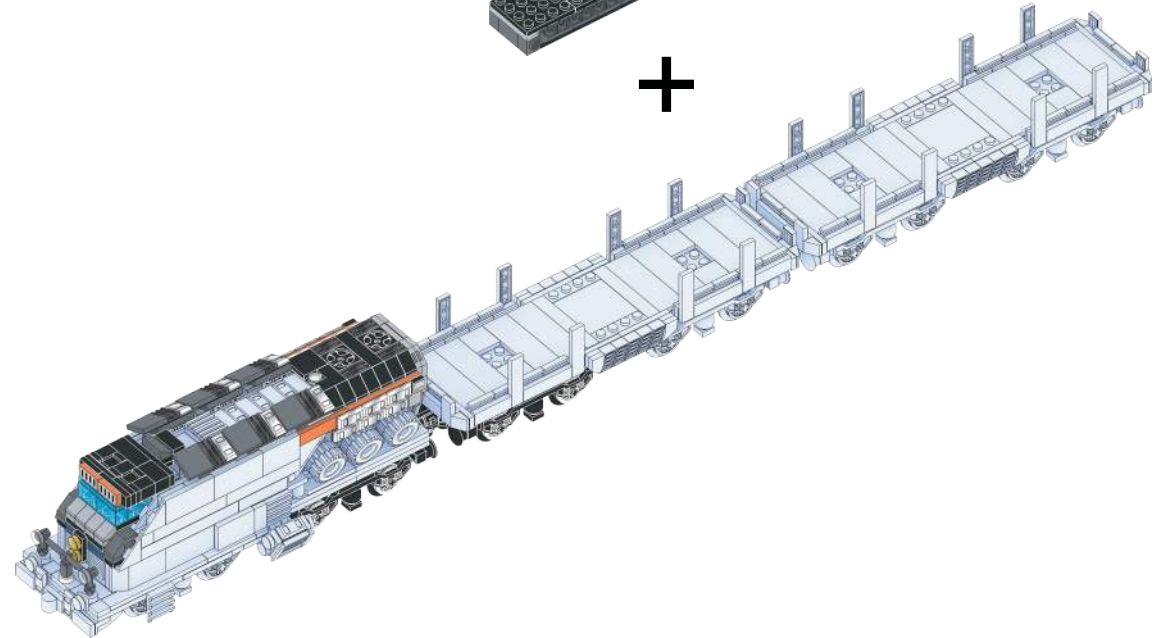

CONTENTS

Part 1..... 1

Part 2..... 15

Part 3..... 34