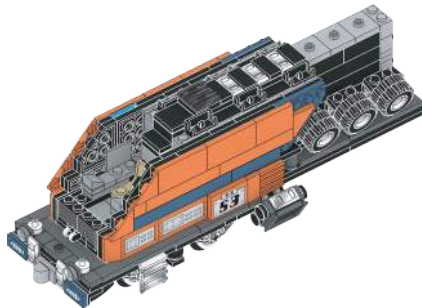

CONTENTS

Part 1..... 1

Part 2..... 15

Part 3..... 34