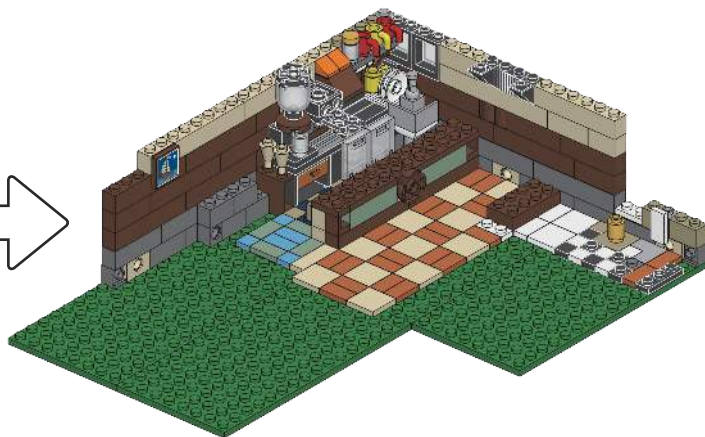

**JIE
STAR**

JAZZ CAFE

AGES 8+
3369 PCS
89100

7.

x3

2.

3.

4.