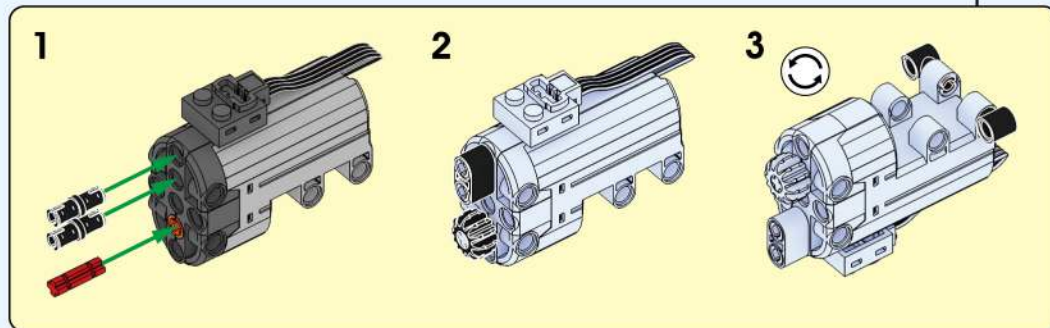

TECHNIC PENTIUM

MOBILE APP INTELLIGENT CONTROL

14+

Ages/edades

FF11012

POWER PACK INCLUDED

01

02