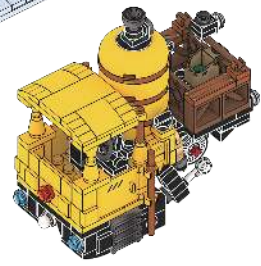

CONTENTS

Part 5..... 137

Part 6..... 168