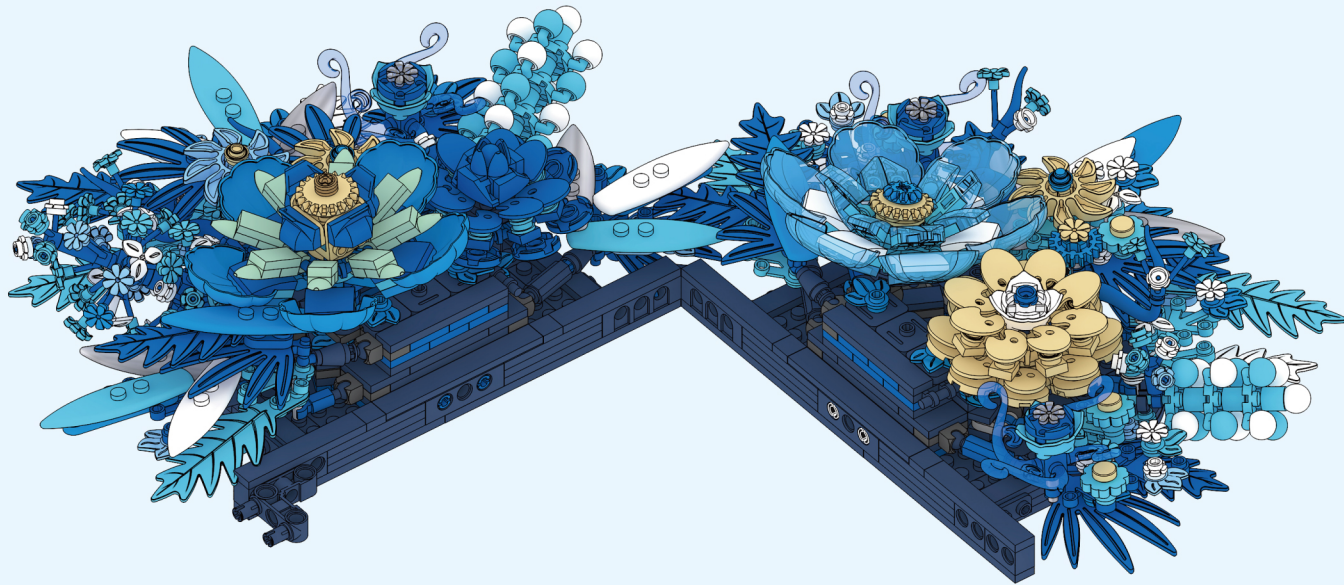

03

04

| 07 |

JJ9045x2

Combine two sets to create a four-spoked centrepiece, sets for a large square centrepiece. (For table decoration only).

2x
JXX00418-JX036

2x
JXX00424-JX036

2x
JXX00419-JX036