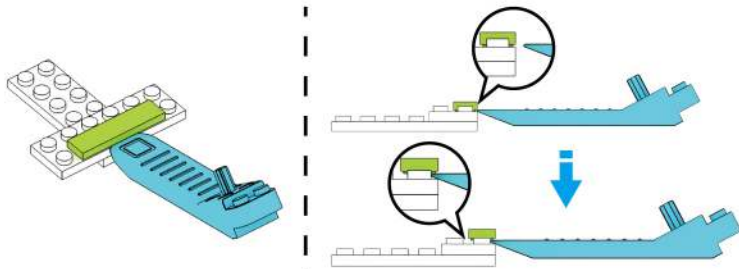

ALICE
IN WONDERLAND

Ages 6+ JJ9056 830 pcs

起件器使用方法 (Brick Separator Guide)

1:1长度对比 (1:1 Label Length Comparison)

 转换角度搭建 (Turn over)

 贴纸标识 (Sticker)

Use the parts in the corresponding numbered building block bag to spell out the modules in the picture.