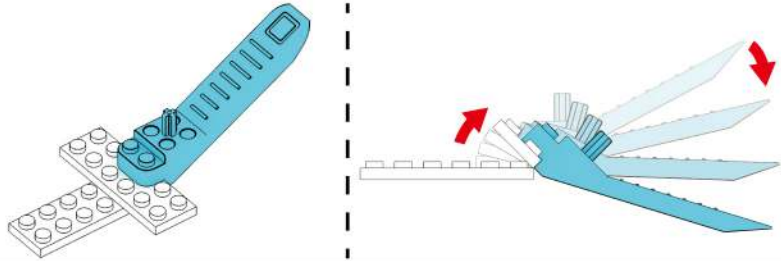

ALICE
IN WONDERLAND

Ages 6+ JJ9056 830 pcs

起件器使用方法 (Brick Separator Guide)

1:1长度对比 (1:1 Label Length Comparison)

 转换角度搭建 (Turn over)

 贴纸标识 (Sticker)

Use the parts in the corresponding numbered building block bag to spell out the modules in the picture.