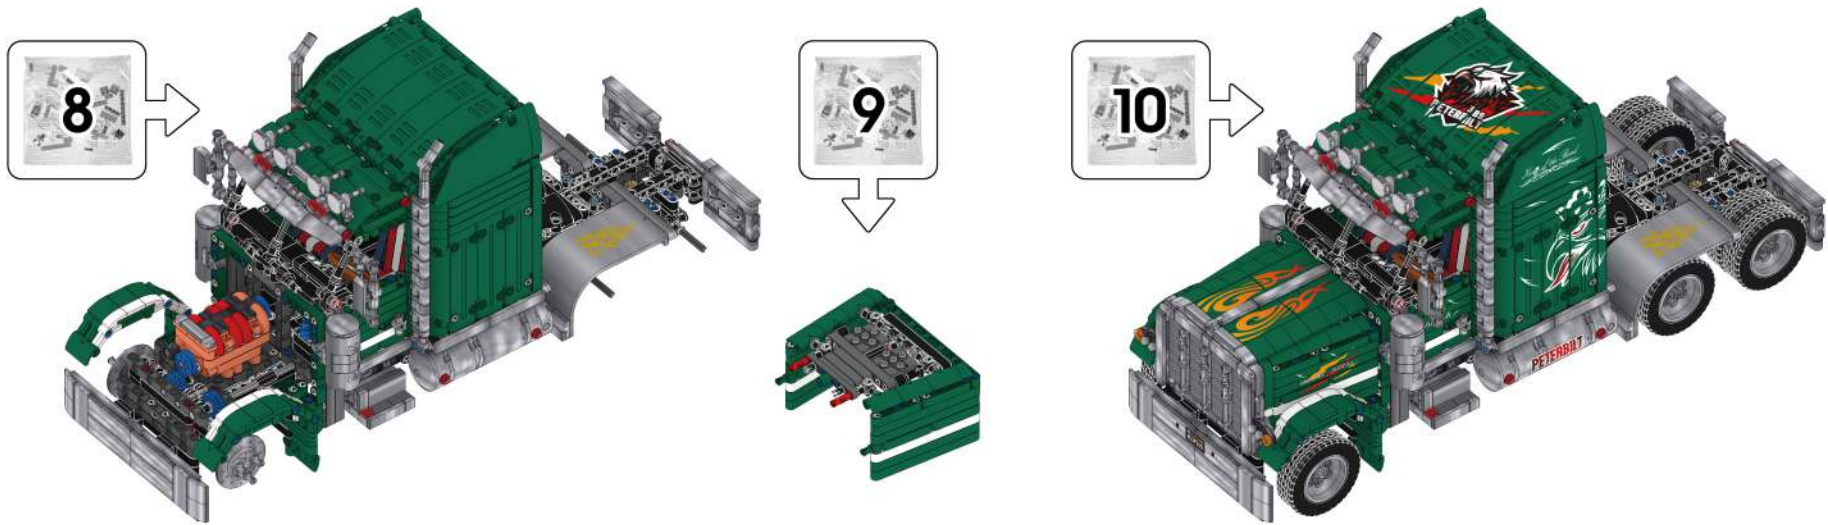

CONTENTS

Part 8..... 135

Part 9..... 158

Part 10..... 167

Part List..... 192