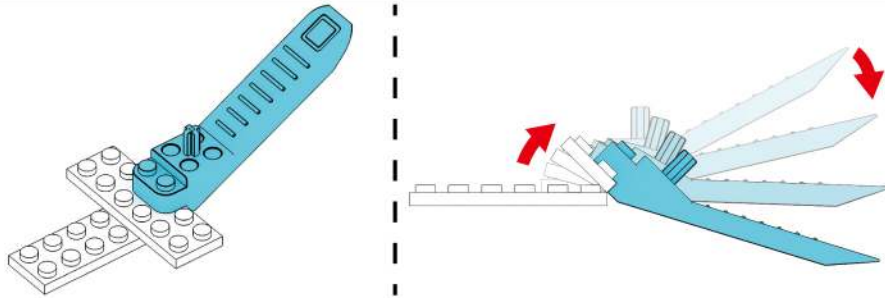

PETERBILT CAB TRUCK

KING OF THE ROAD

BUILD AND DISPLAY

9069

Ages 14+ | JJ9069

Purchase accessories and upgraded dynamic modules

Brick Separator Guide

1:1 Label Length Comparison