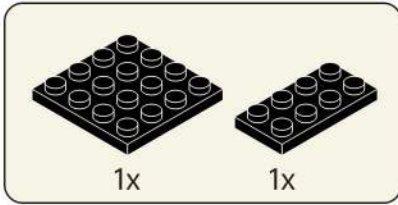

307

The length of the light line is reserved. The extra part is hidden under the 4*4 building blocks and covered it with it.

Connectors can be inserted into ports of the expansion boards in only one way. Make sure the plug faces the right way before connecting.
 Tips: If the plug doesn't fit easily into a port connector, please don't force it. Otherwise, it will damage the plug and connector, and even cause a short circuit. If you suspect a short circuit, DISCONNECT POWER IMMEDIATELY to avoid dangers.