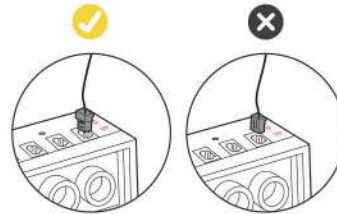

Note: Please take out and install your led lights carefully, no hard pulling, no bending or shaking, otherwise it might damage the lights.

USER INSTRUCTION

JOY MAKES
BRILLIANCE.

Please read the following carefully before installing the lights.

LED components are delicate, so please take extra care when installing, no hard pulling, no bending or shaking.

Hide the spare wire under the bricks: when installing, please make sure that the wire is laid between two studs of the bricks, but not pressed by the bricks directly.

Connectors can be plugged into ports of the expansion board in only one certain way. Make sure its direction is correct before plugging.

Tips: if the connector doesn't fit easily into a port, don't force it.