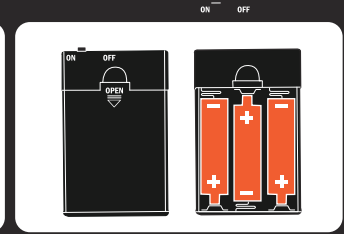

Connectors can be inserted into ports of the expansion board in only one certain way. Make sure the plug's direction is correct before connecting.

Tips: if plug doesn't fit easily into a port, don't force it.

BATTERY BOX USER GUIDE

Battery box name: AA/No.5 block battery box

Battery type: AA*3(No.5)

Battery rated voltage: 1.5V

TROUBLESHOOTING

Due to their small size, lighting accessories are susceptible to damage during installation. Common causes of failure include:

Ensure that the connectors are correctly installed as shown in the picture.

Check if the wires are disconnected or broken from the solder joints.

Check the internal pins of the expansion board. The internal pins of a properly working port should be straight, if the small pins are bent, they may be considered faulty ports.