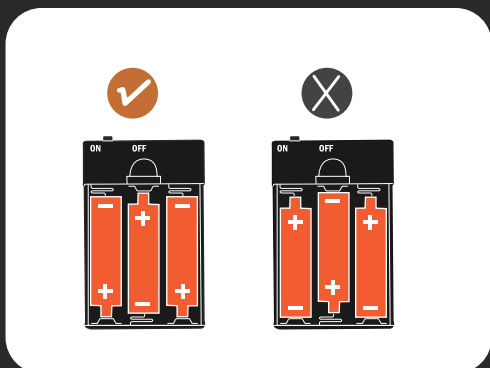

LED components are delicate, so please take extra care when installing, no hard pulling, no bending or shaking.

Hide the spare wire under the bricks: when installing, please make sure that the wire is laid between two studs of the bricks, but not pressed by the bricks directly.

Connectors can be inserted into ports of the expansion board in only one certain way. Make sure the plug's direction is correct before connecting.

Tips: if plug doesn't fit easily into a port, don't force it.